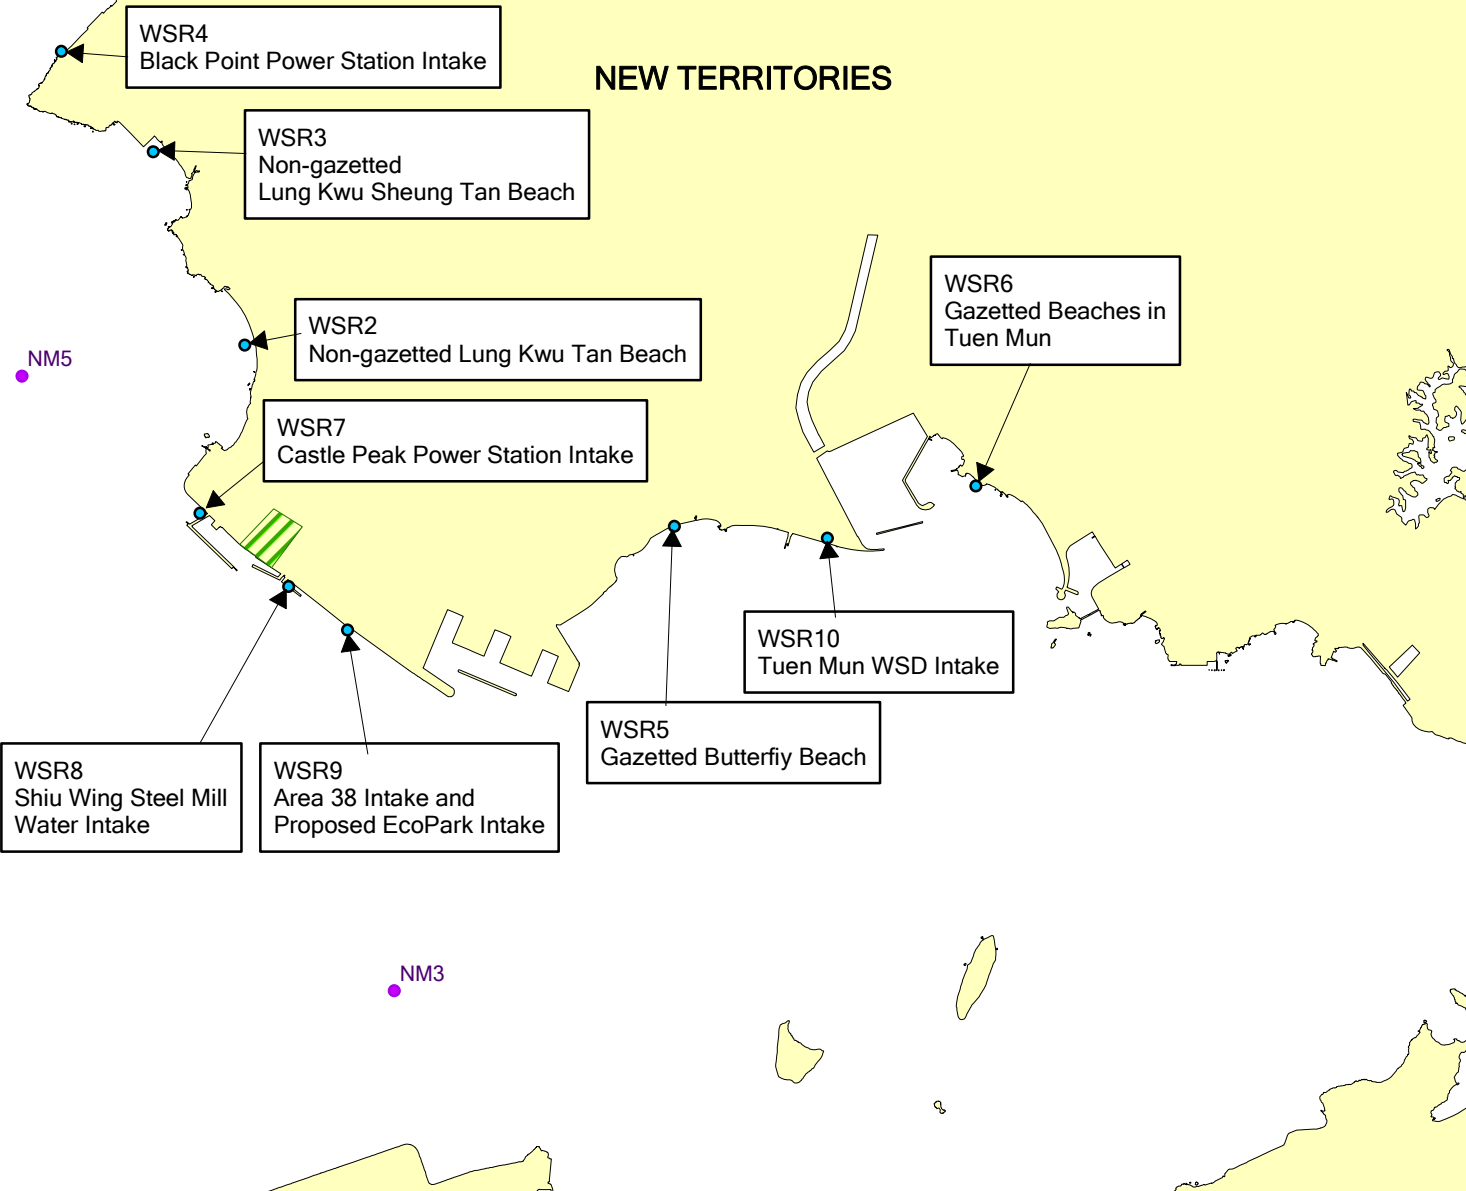

**Legend**

- Water Sensitive Receiver
- EPD Marine Water Quality Monitoring Station
- ▨ Project Site Area

Figure 6.3a

Location of Water Quality Sensitive Receivers and EPD Marine Water Quality Monitoring Stations