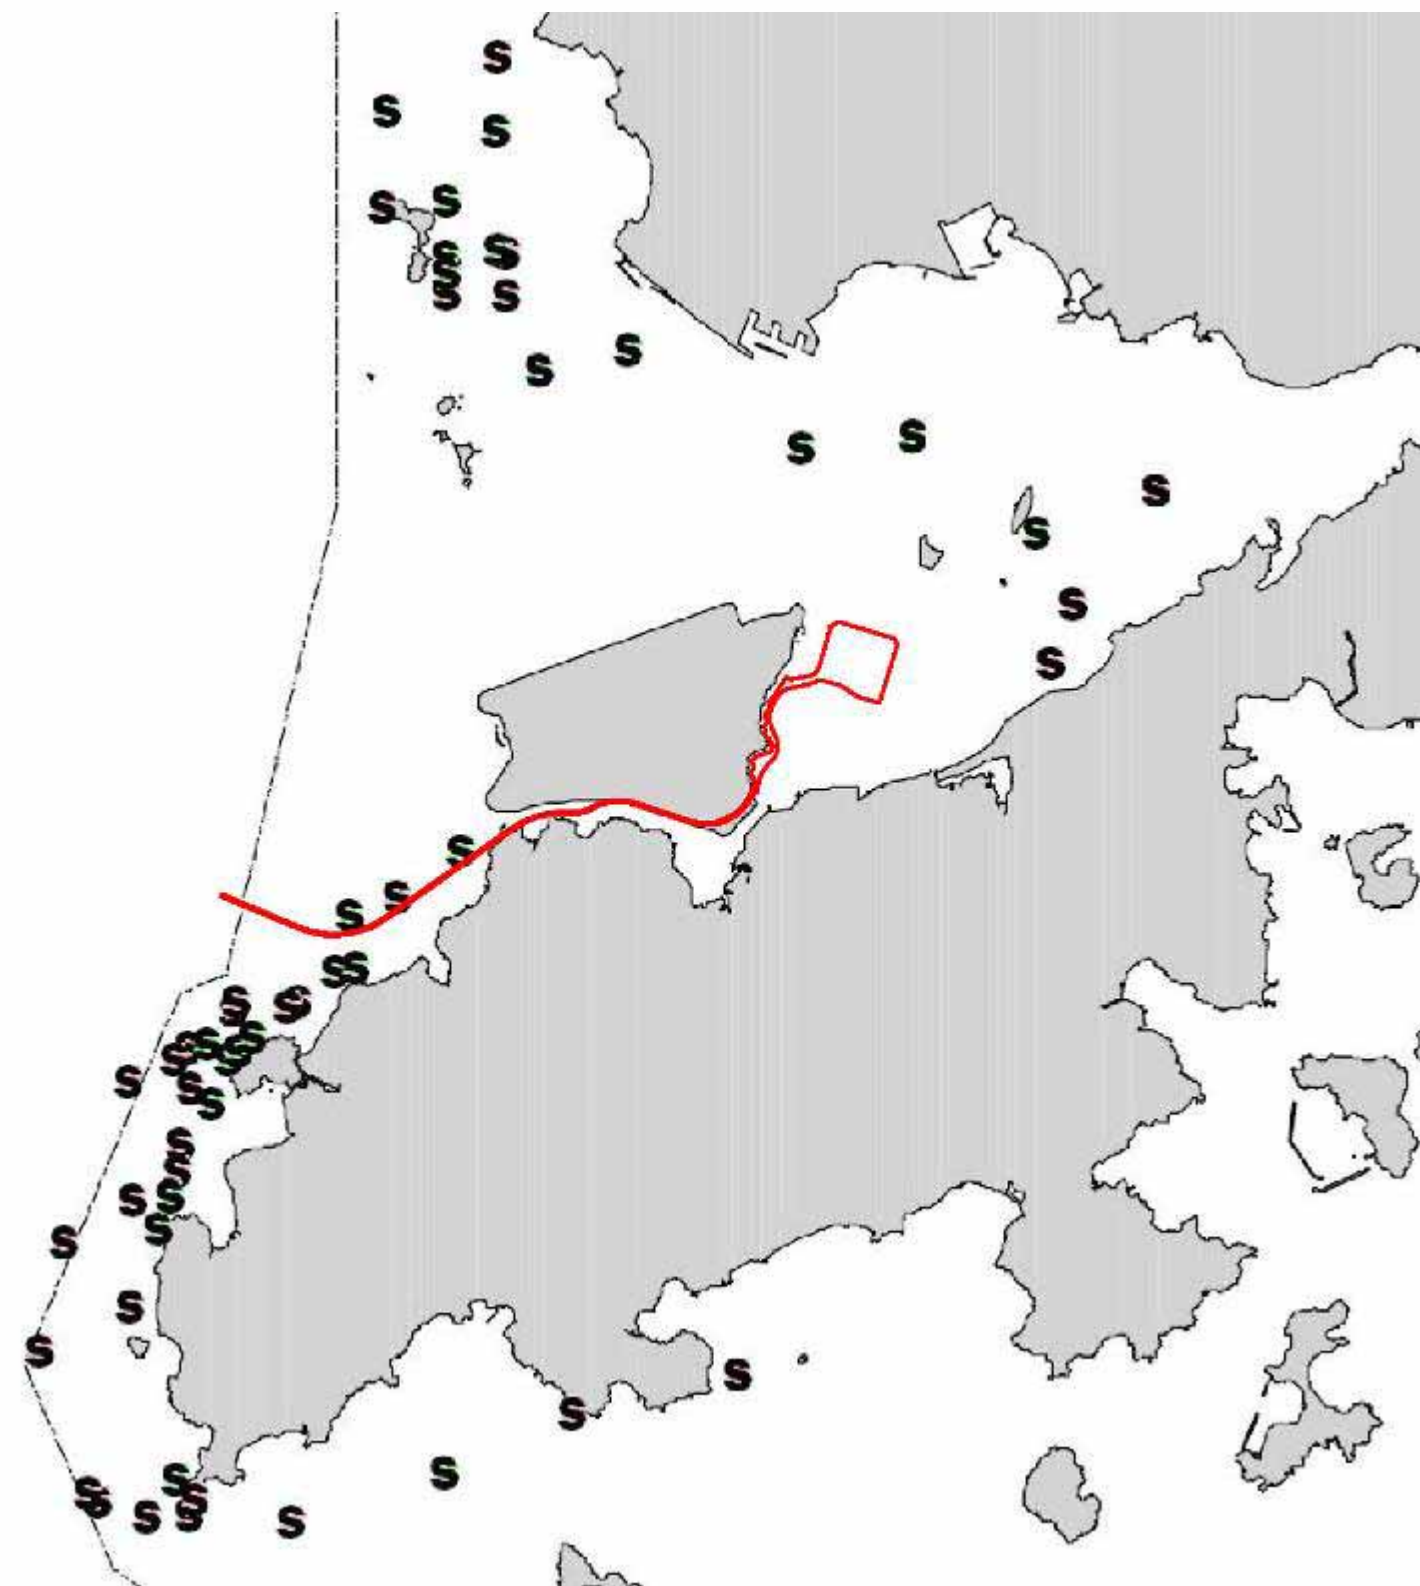

Chinese White Dolphin Juvenile and Calf Sightings 2008-2009

Chinese White Dolphin Feeding and Socializing Activities 2008-2009

s Sightings of UJ
s Sightings of UC