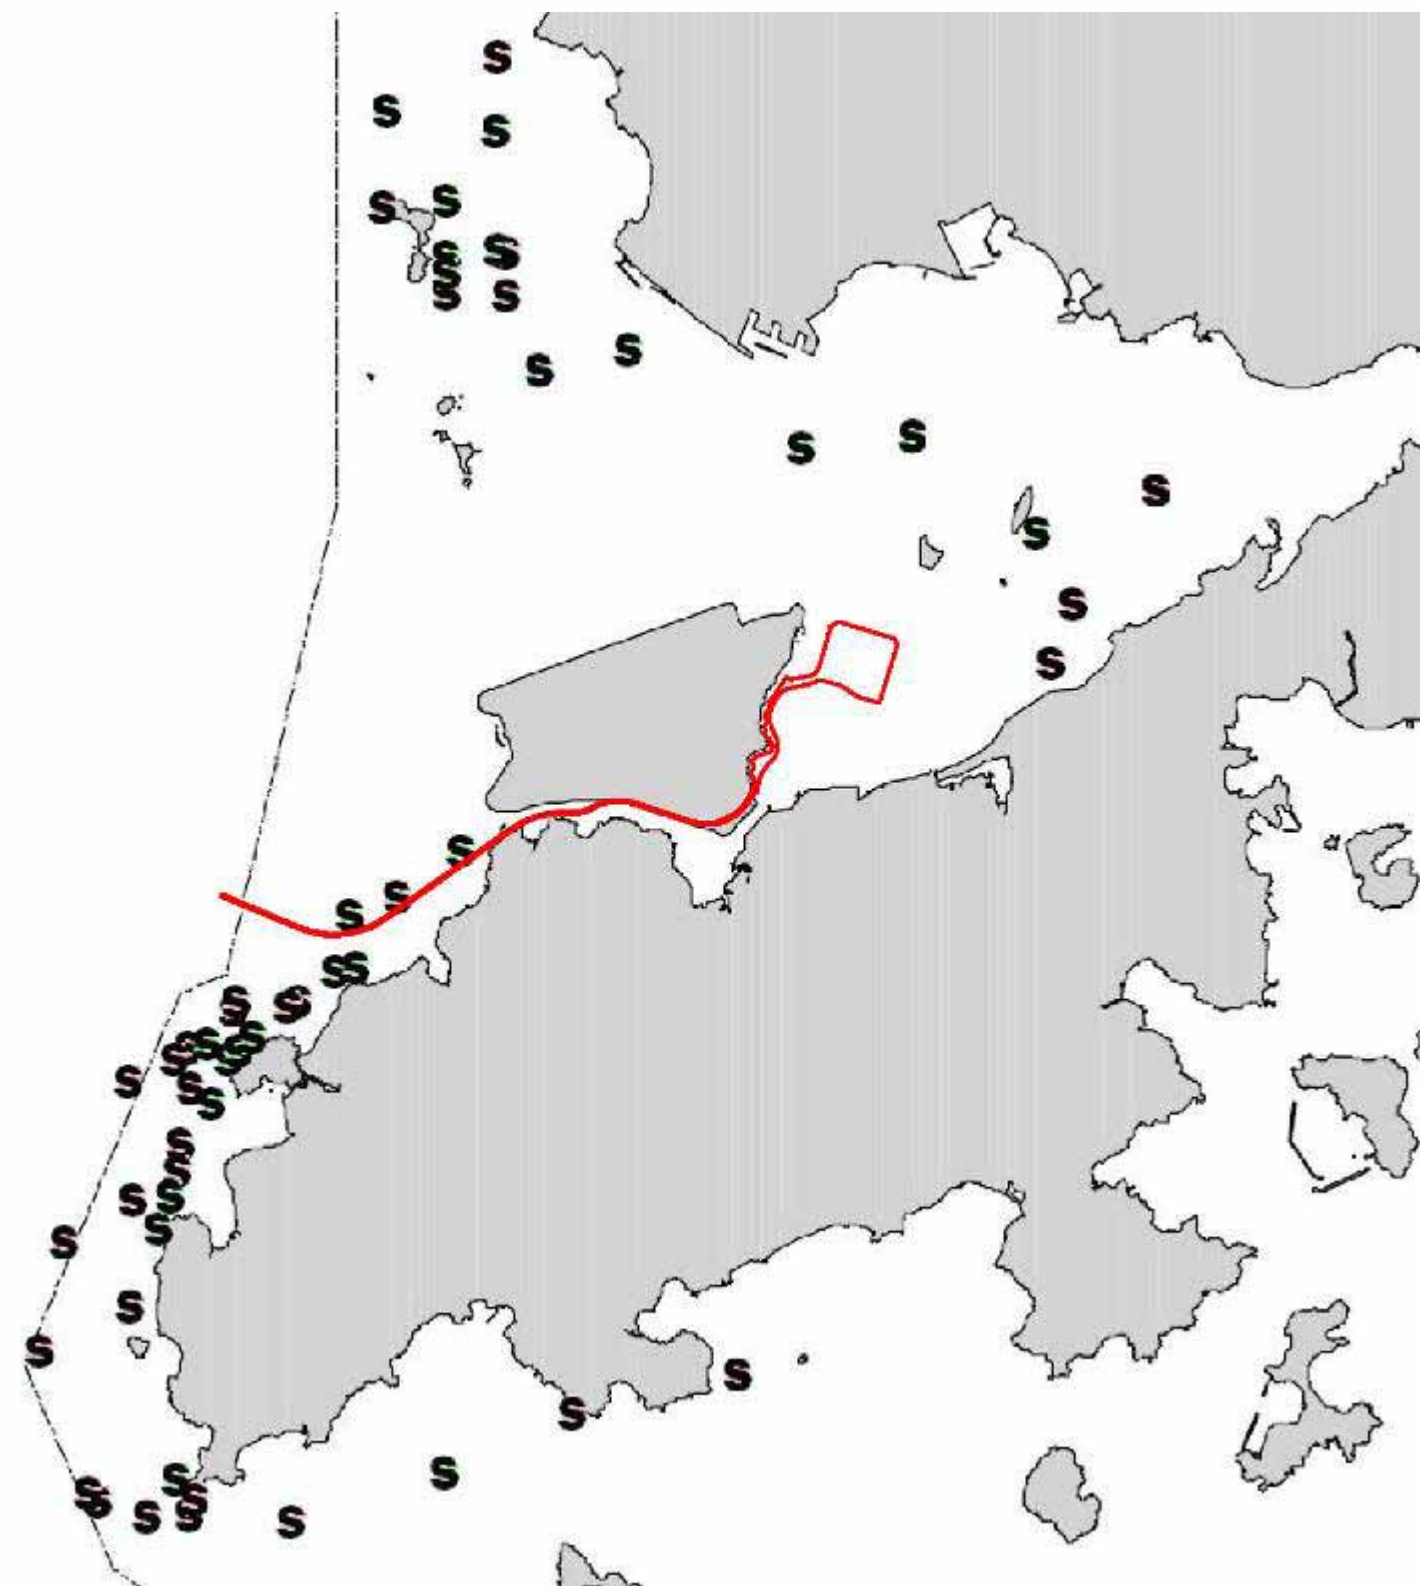

Chinese White Dolphin Juvenile and Calf Sightings 2008-2009

Chinese White Dolphin Feeding and Socializing Activities 2008-2009

S Sightings of UJ
S Sightings of UC