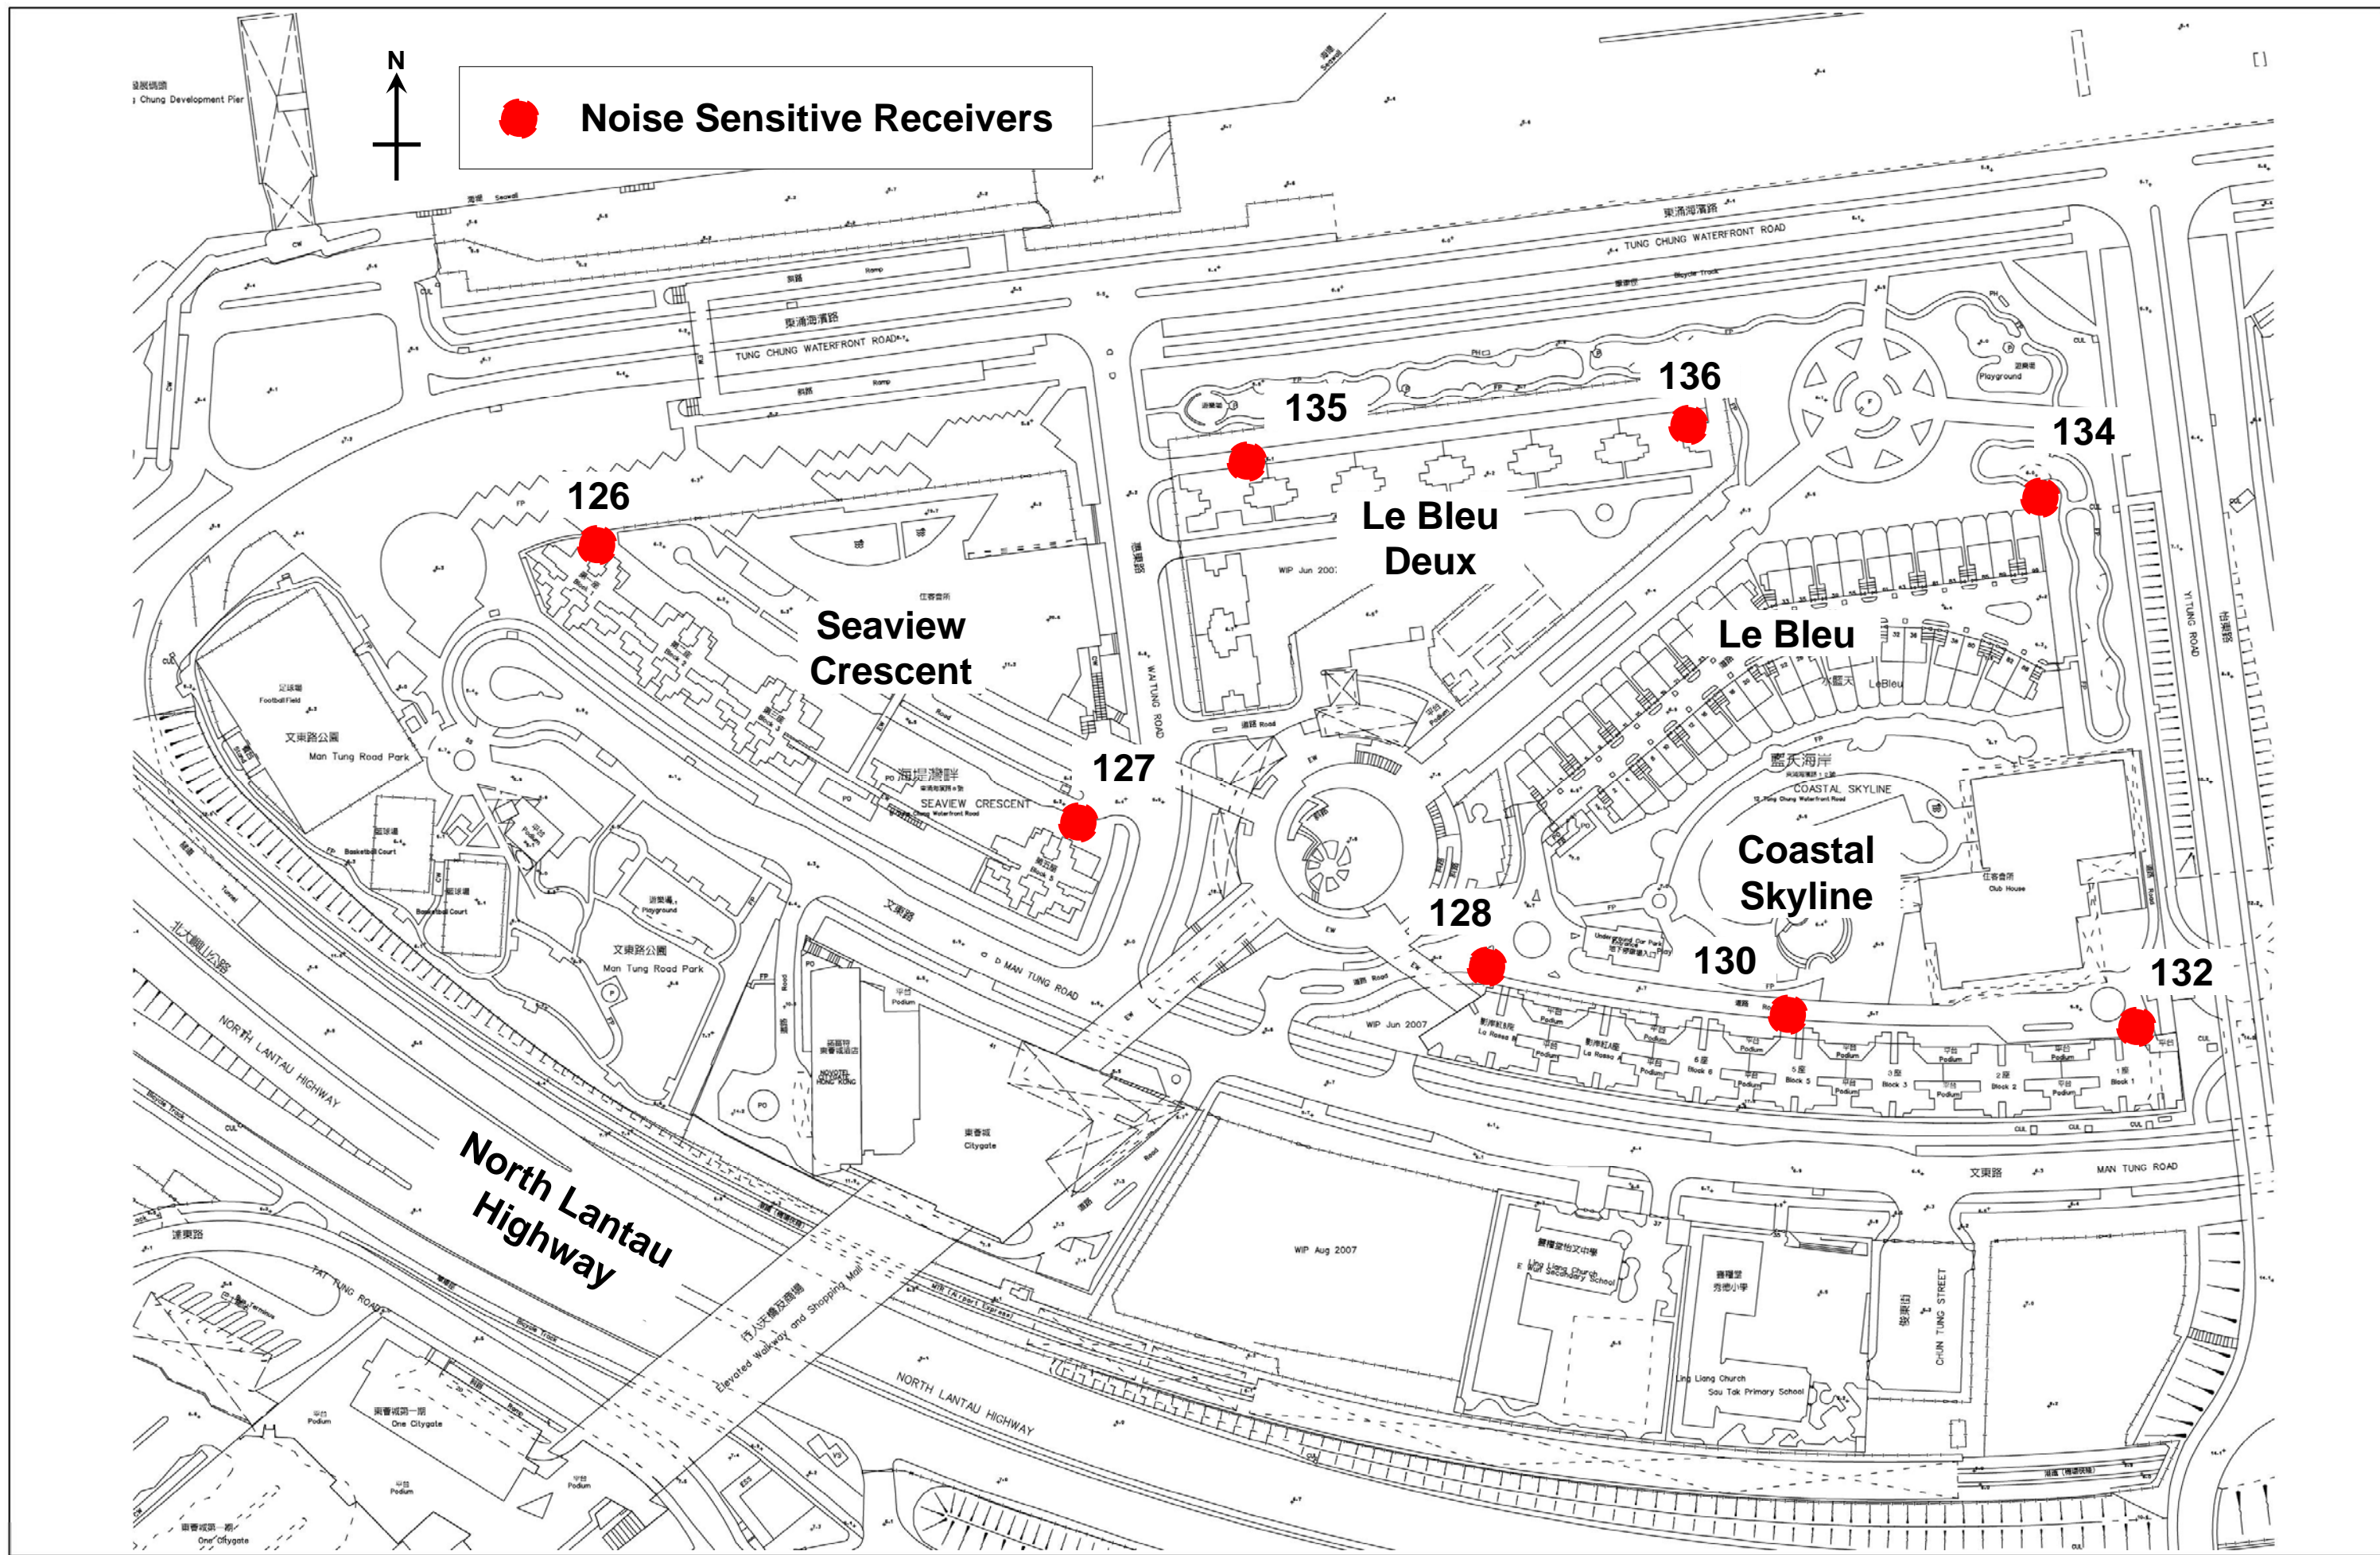

Noise Sensitive Receivers

San Shek Wan

Noise Sensitive Receivers

 **Noise Sensitive Receivers**

 **Noise Sensitive Receivers**

 **Noise Sensitive Receivers**

158

157

**Future Tung Chung
East Development**

156

159

160

161