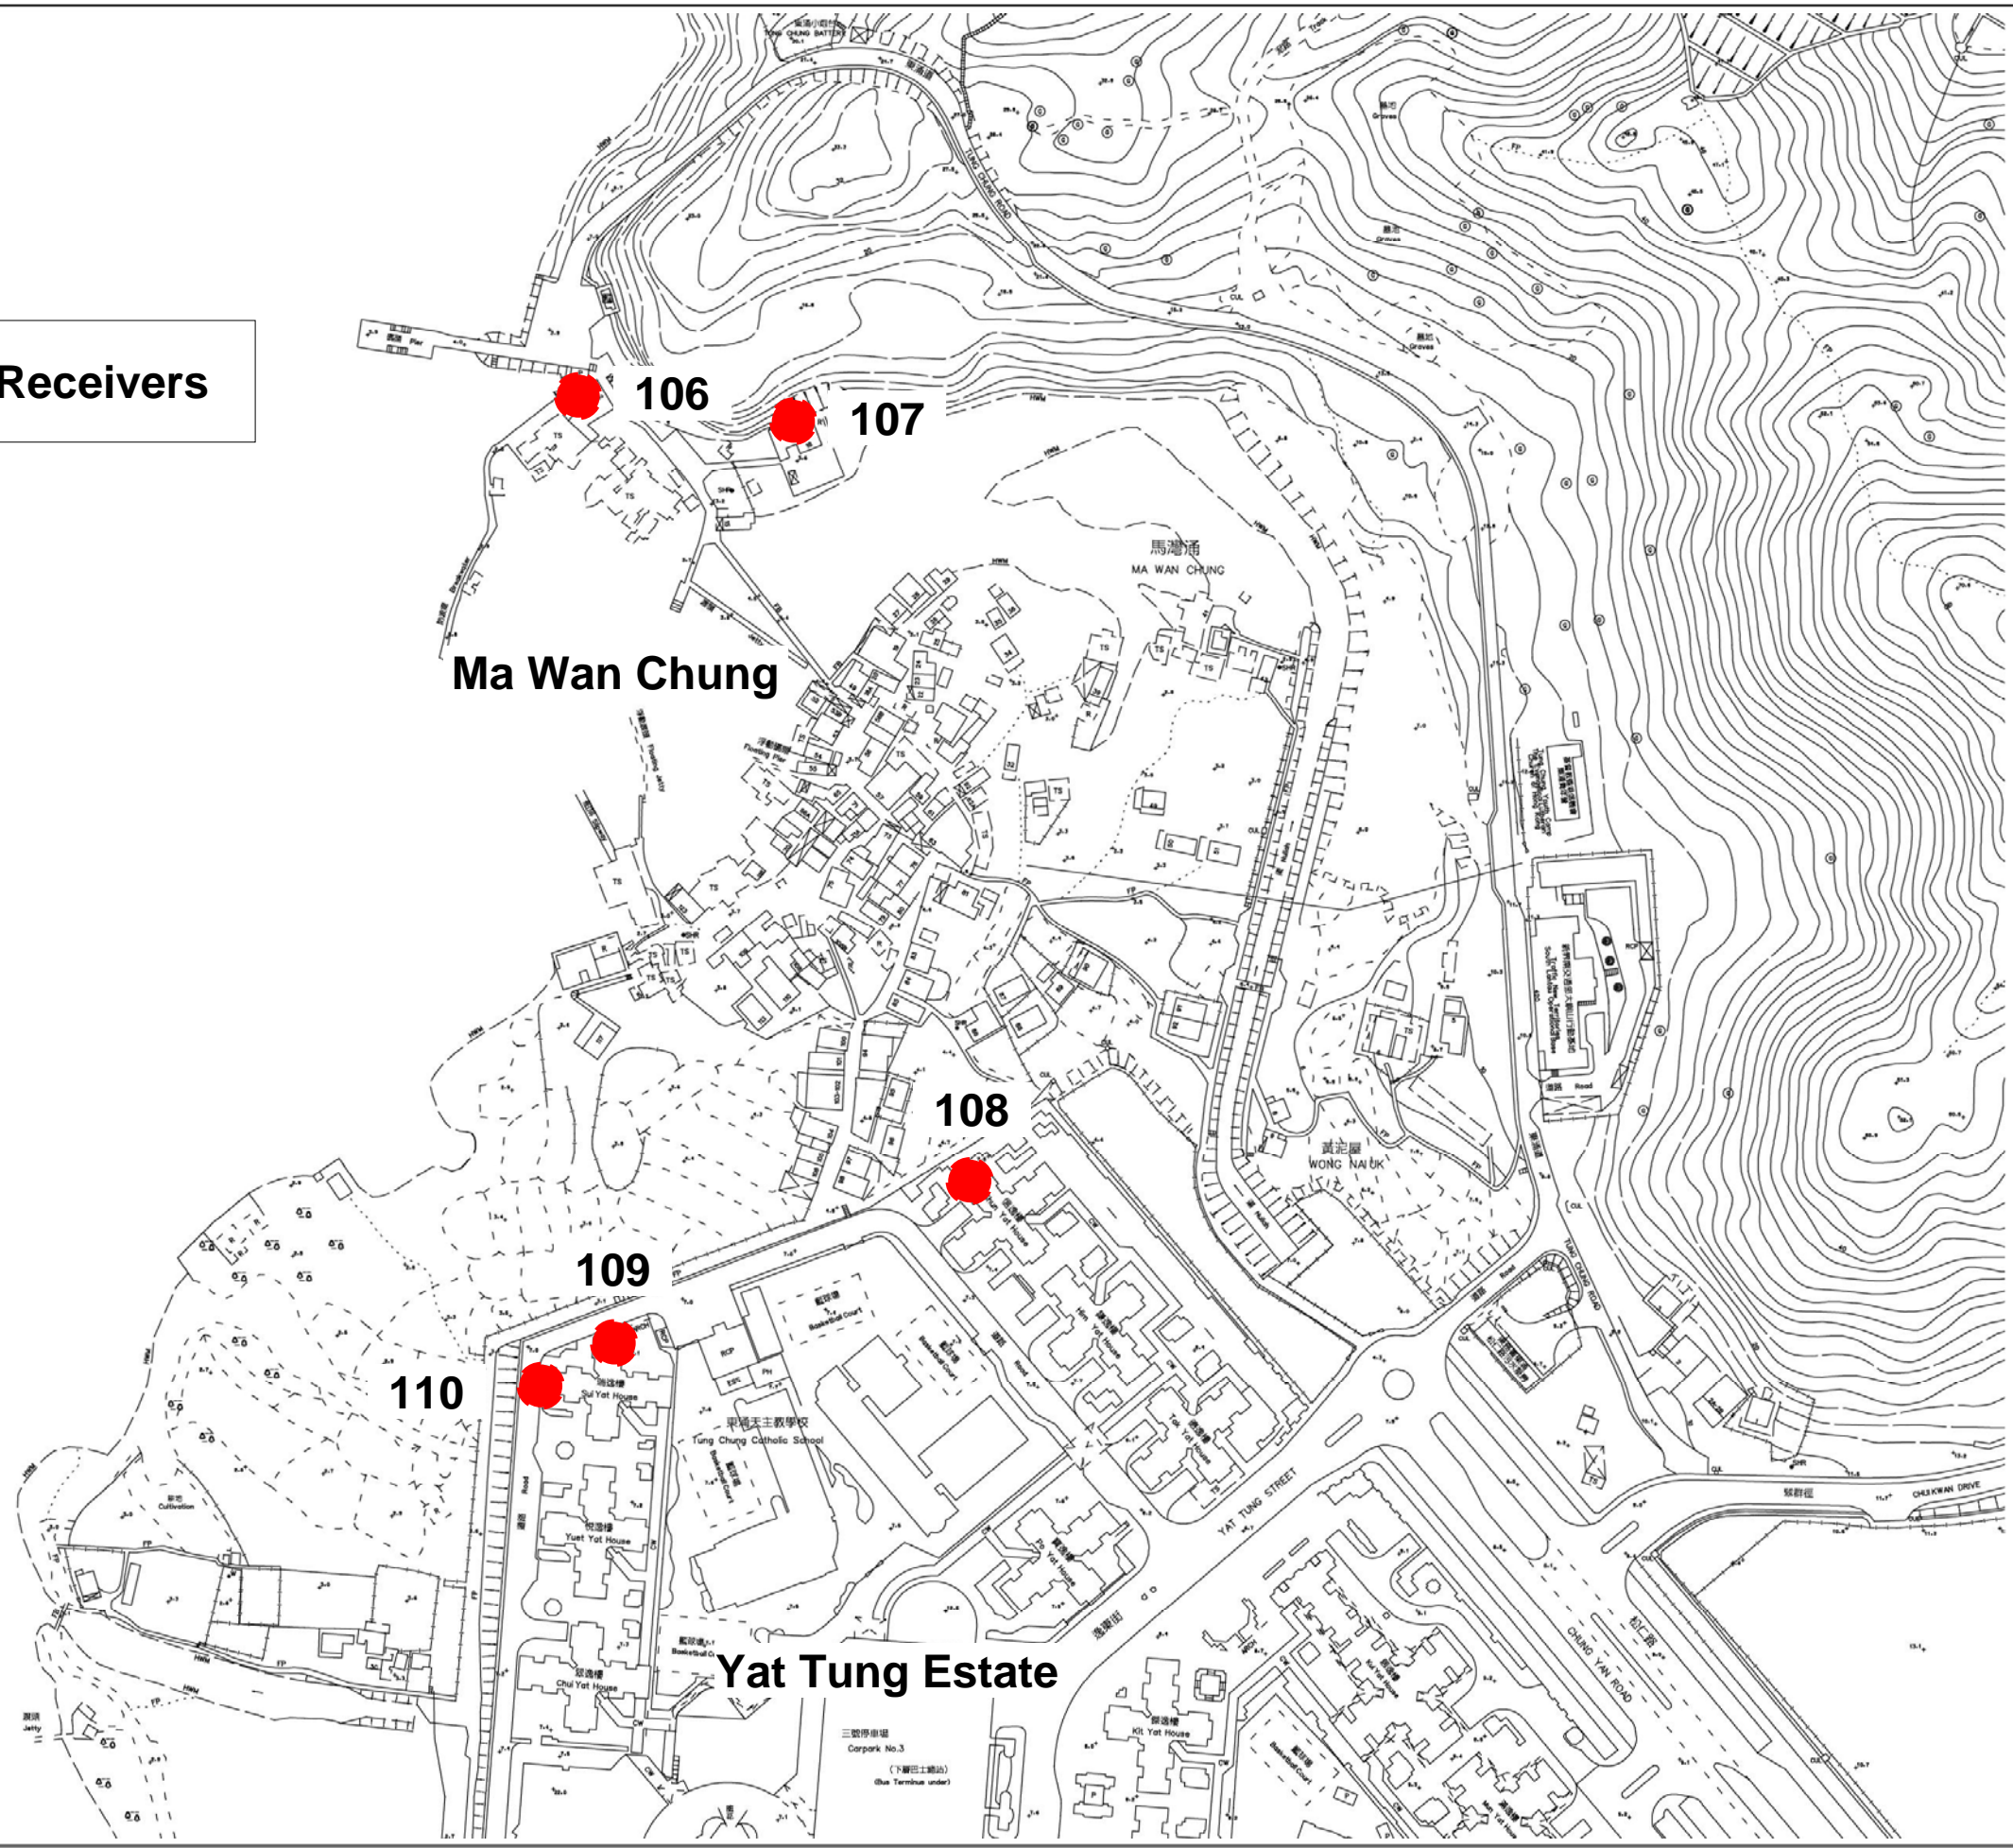

Noise Sensitive Receivers

San Shek Wan

Noise Sensitive Receivers

 **Noise Sensitive Receivers**

 **Noise Sensitive Receivers**

 **Noise Sensitive Receivers**

158

157

**Future Tung Chung
East Development**

156

159

160

161