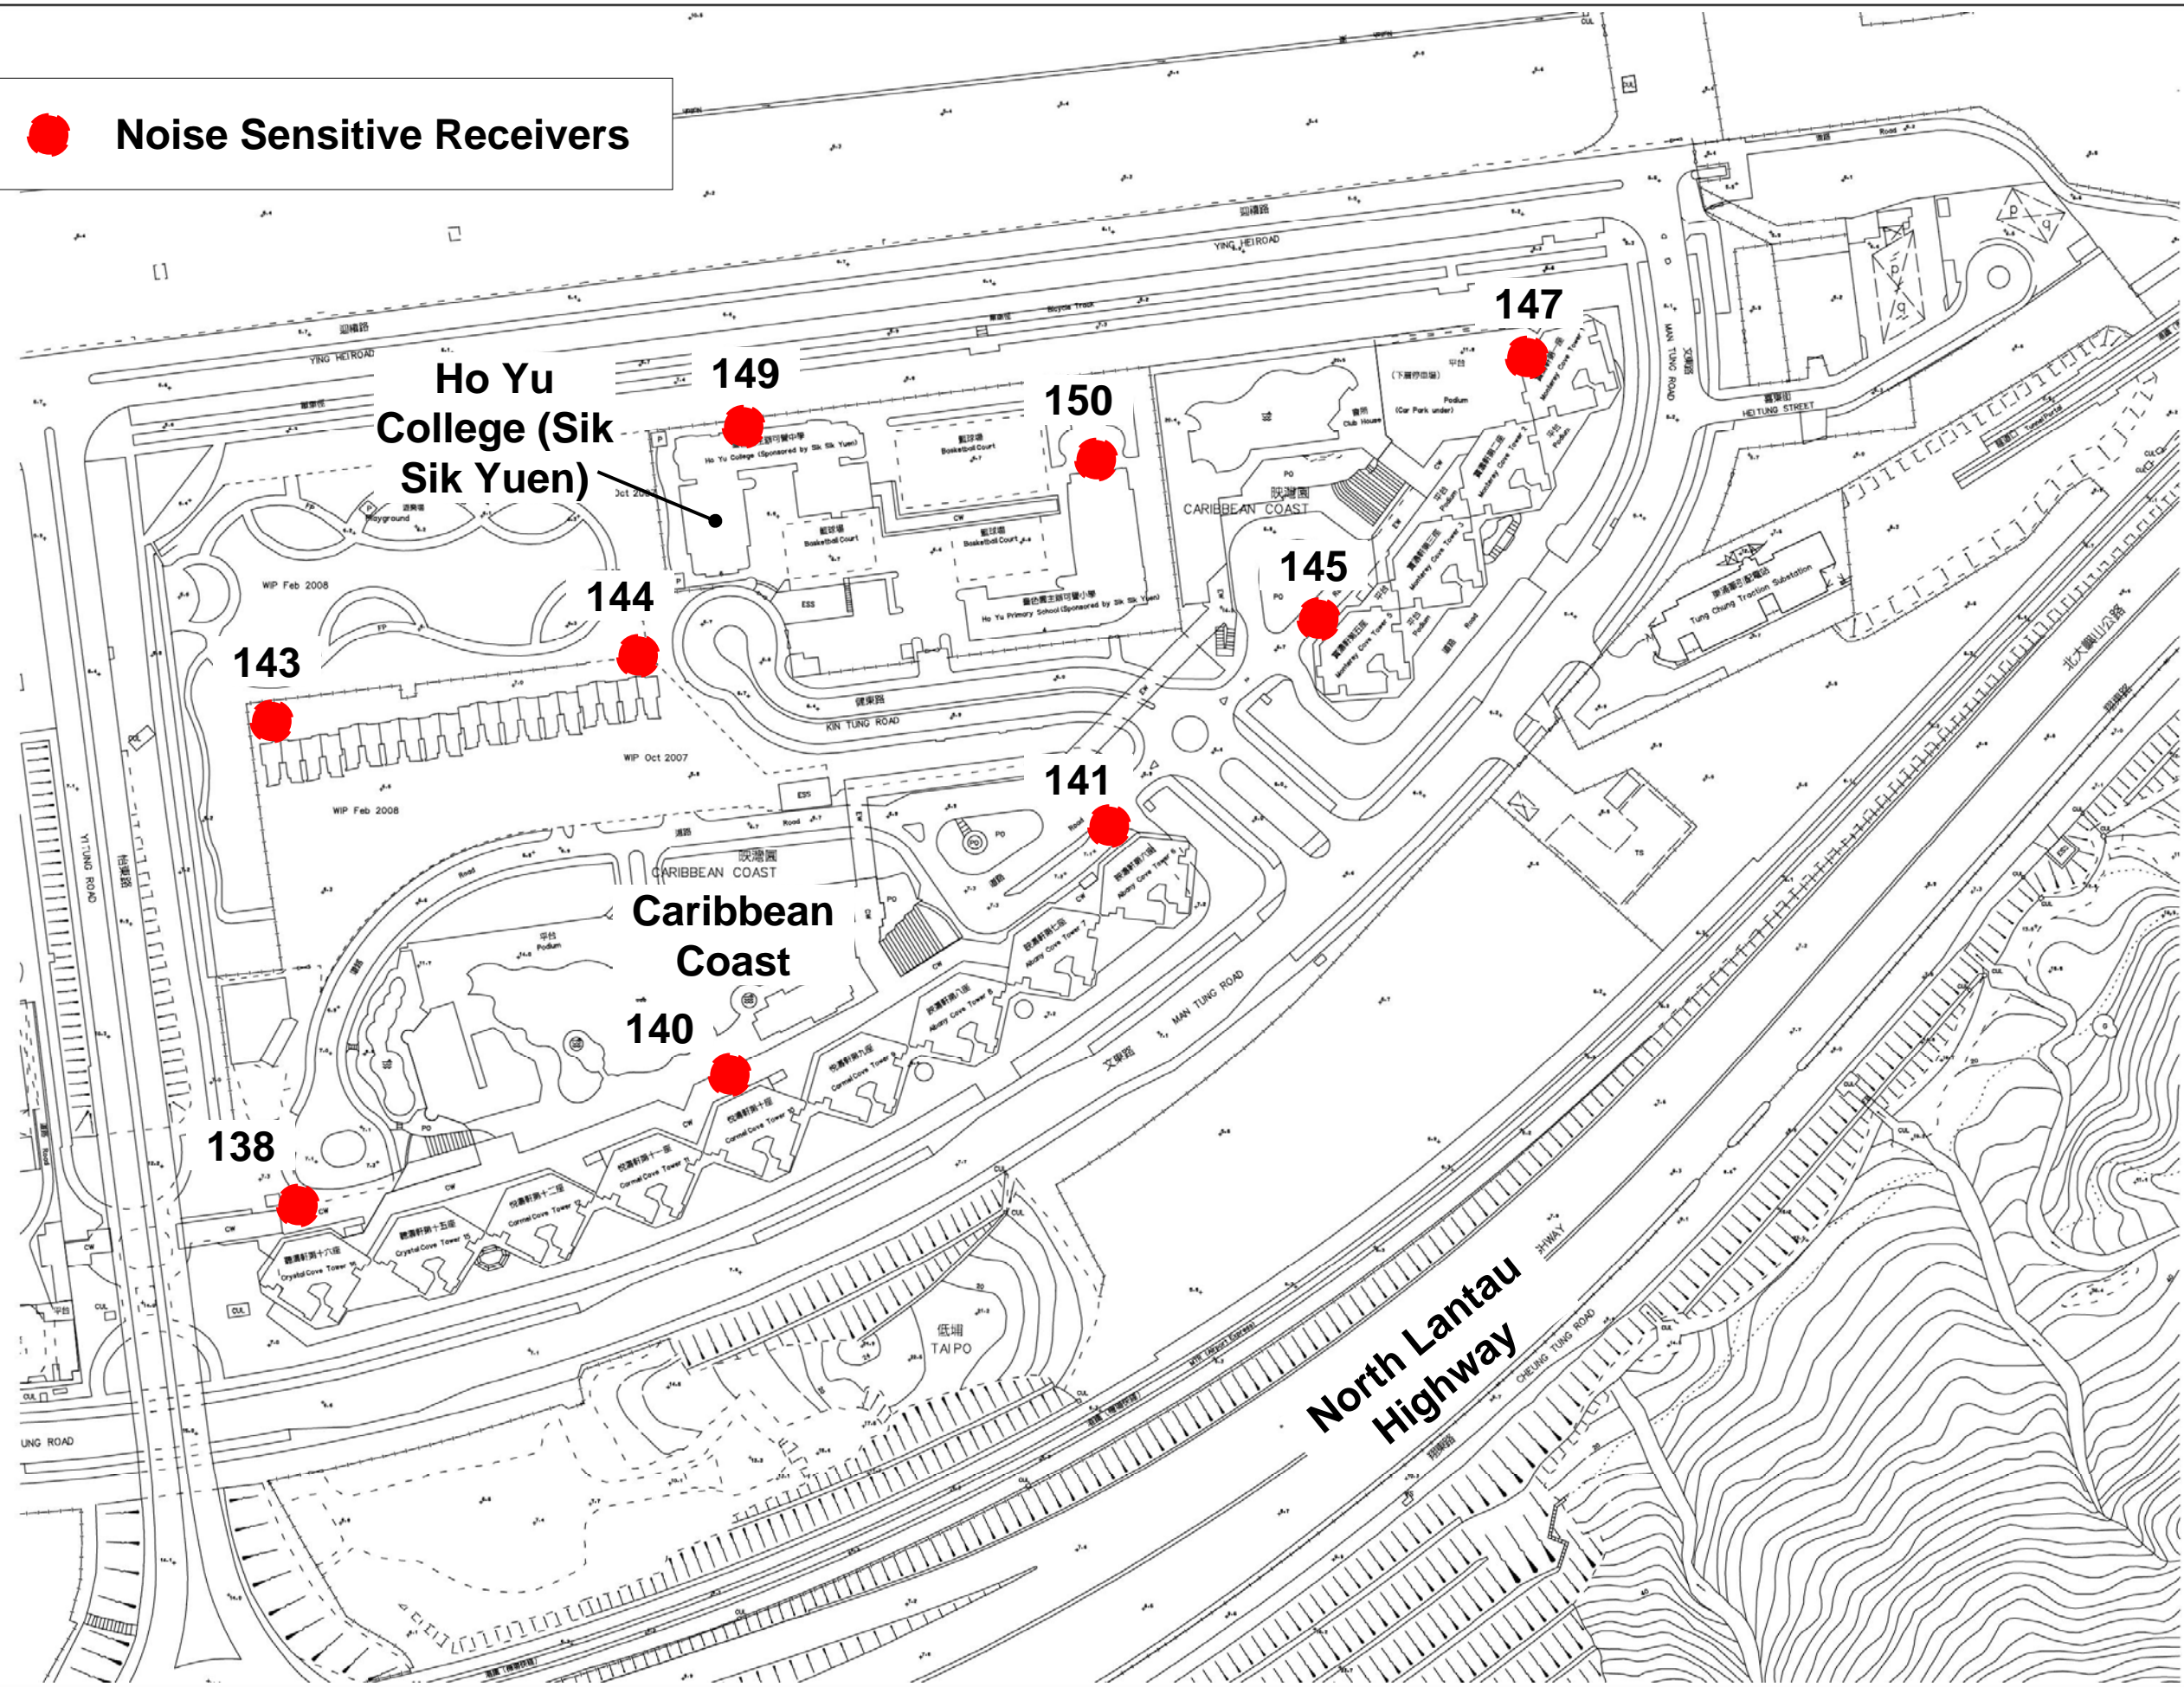

Noise Sensitive Receivers

San Shek Wan

Noise Sensitive Receivers

 **Noise Sensitive Receivers**

 **Noise Sensitive Receivers**

 **Noise Sensitive Receivers**

158

157

**Future Tung Chung
East Development**

156

159

160

161