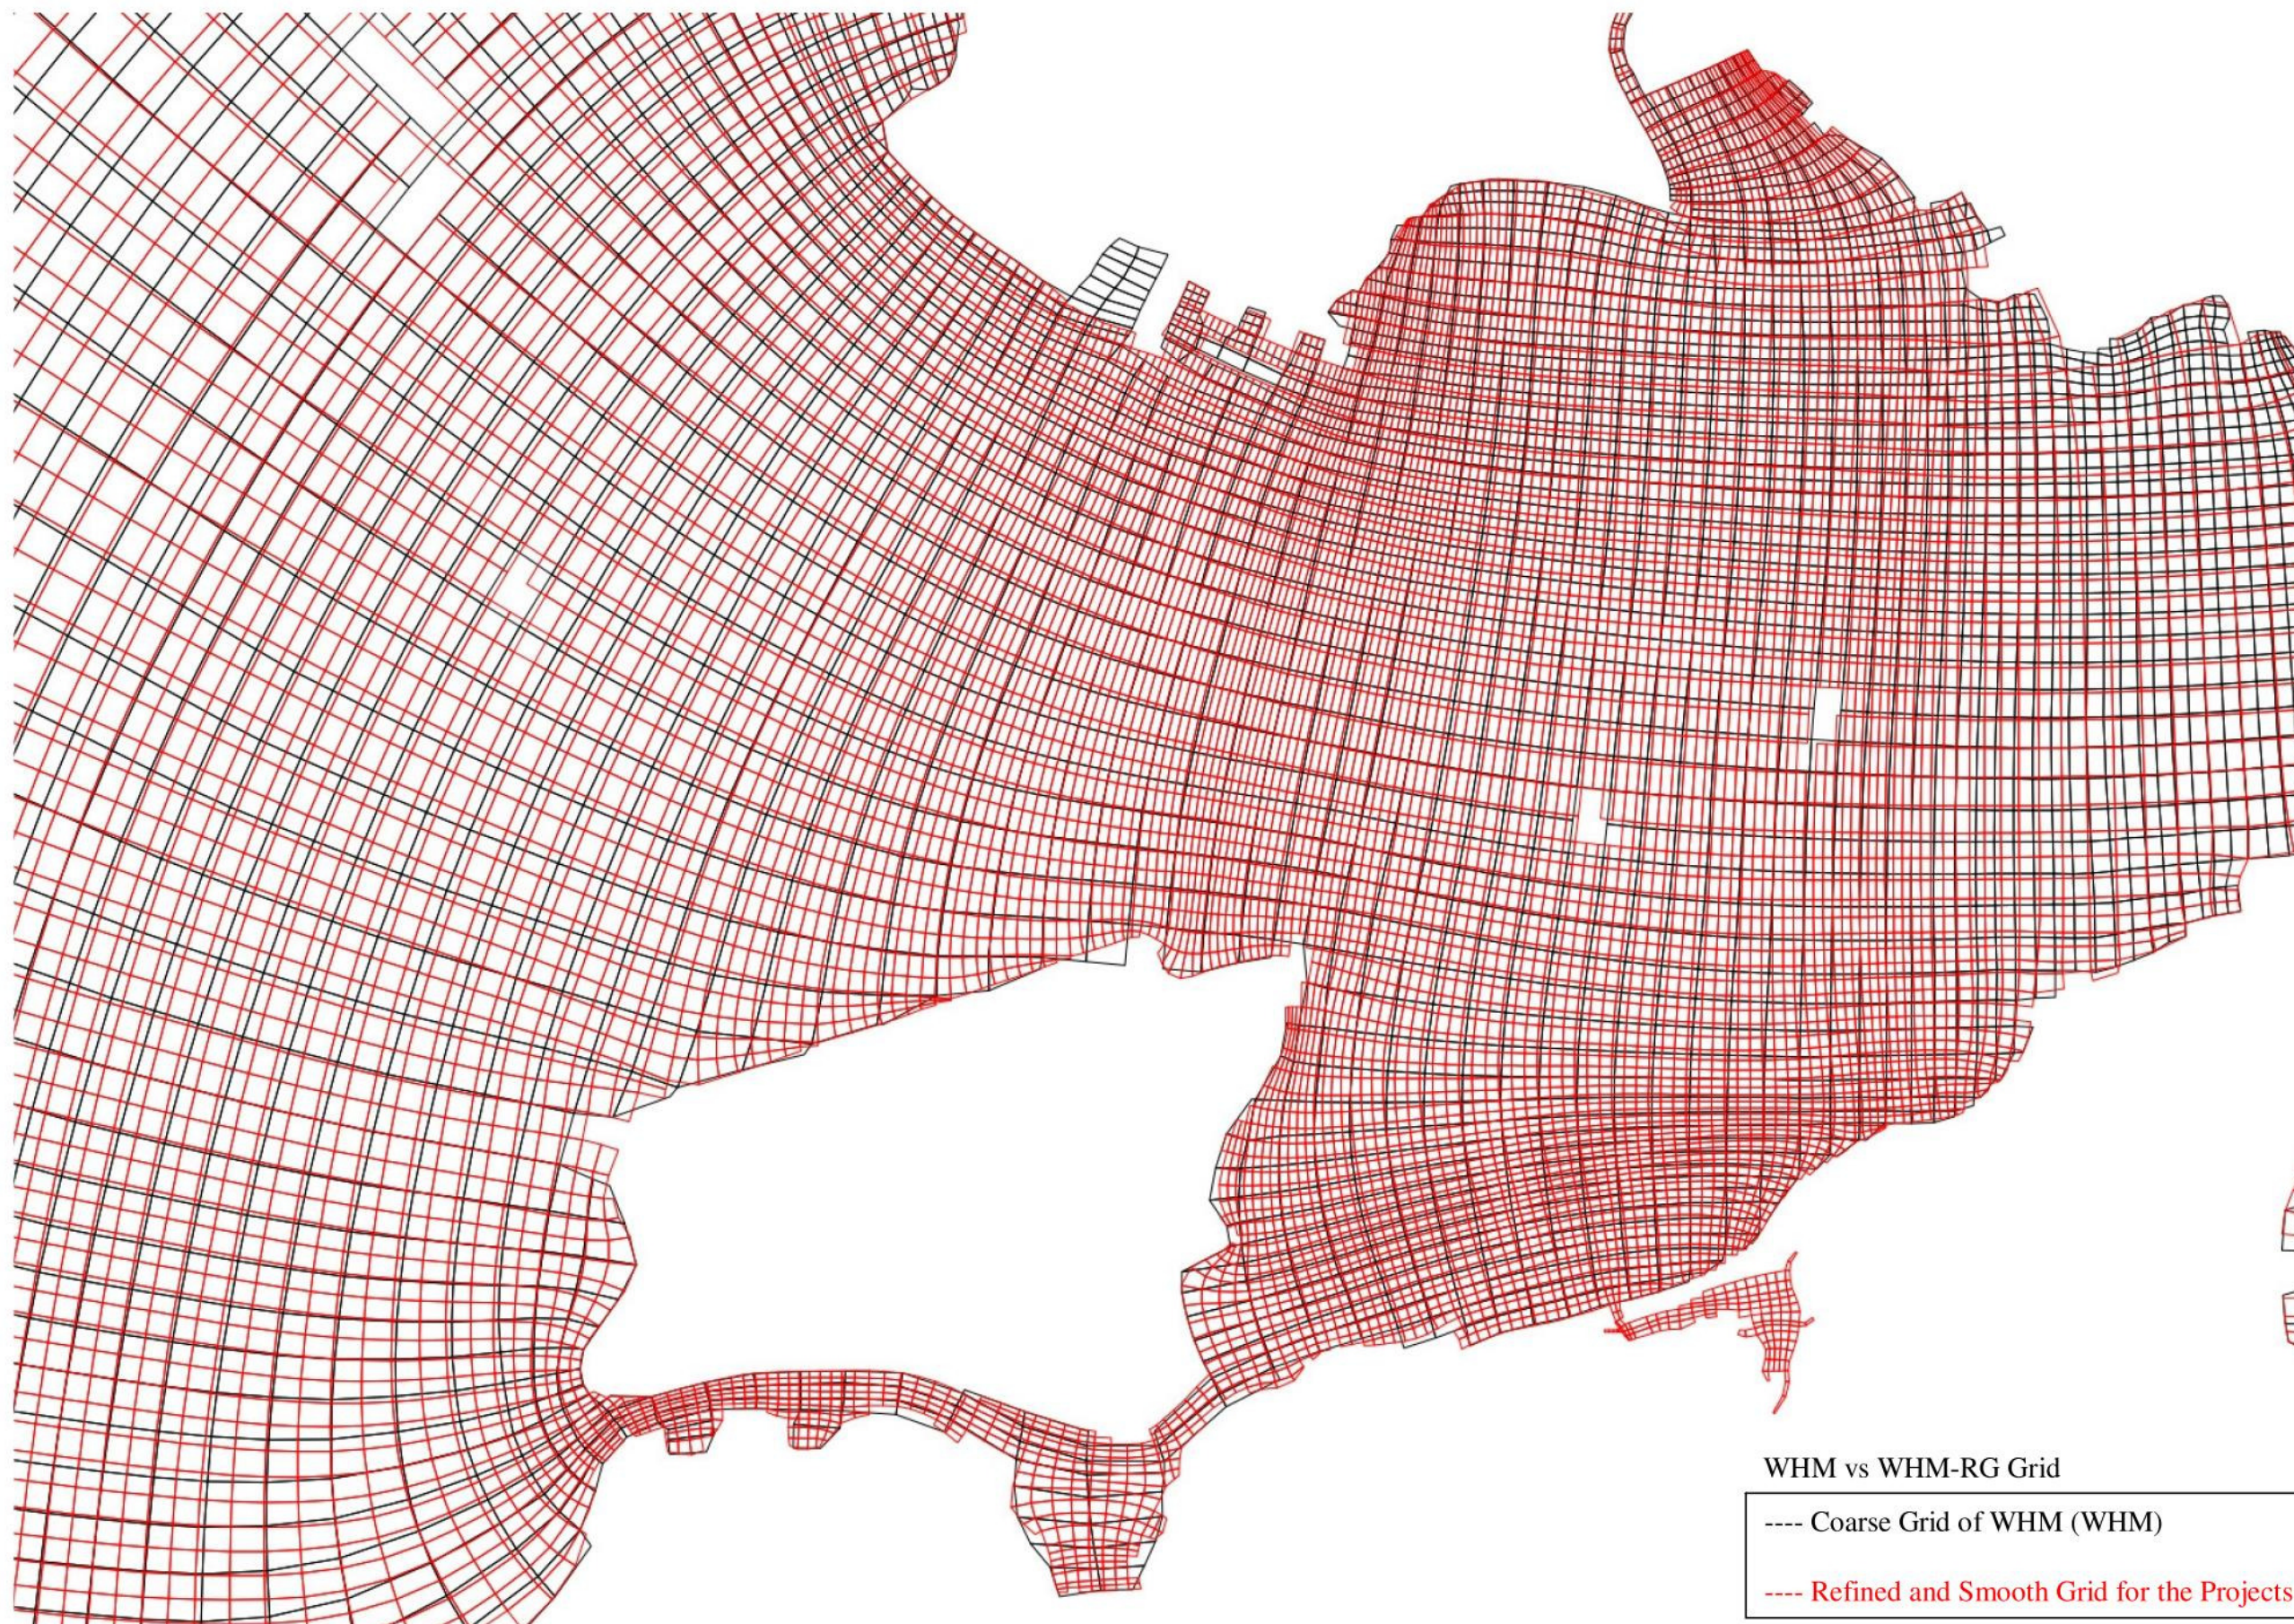

Refined Model Grid (WHM-RG)

WHM vs WHM-RG Grid

- Coarse Grid of WHM (WHM)
- Refined and Smooth Grid for the Projects (WHM-RG)