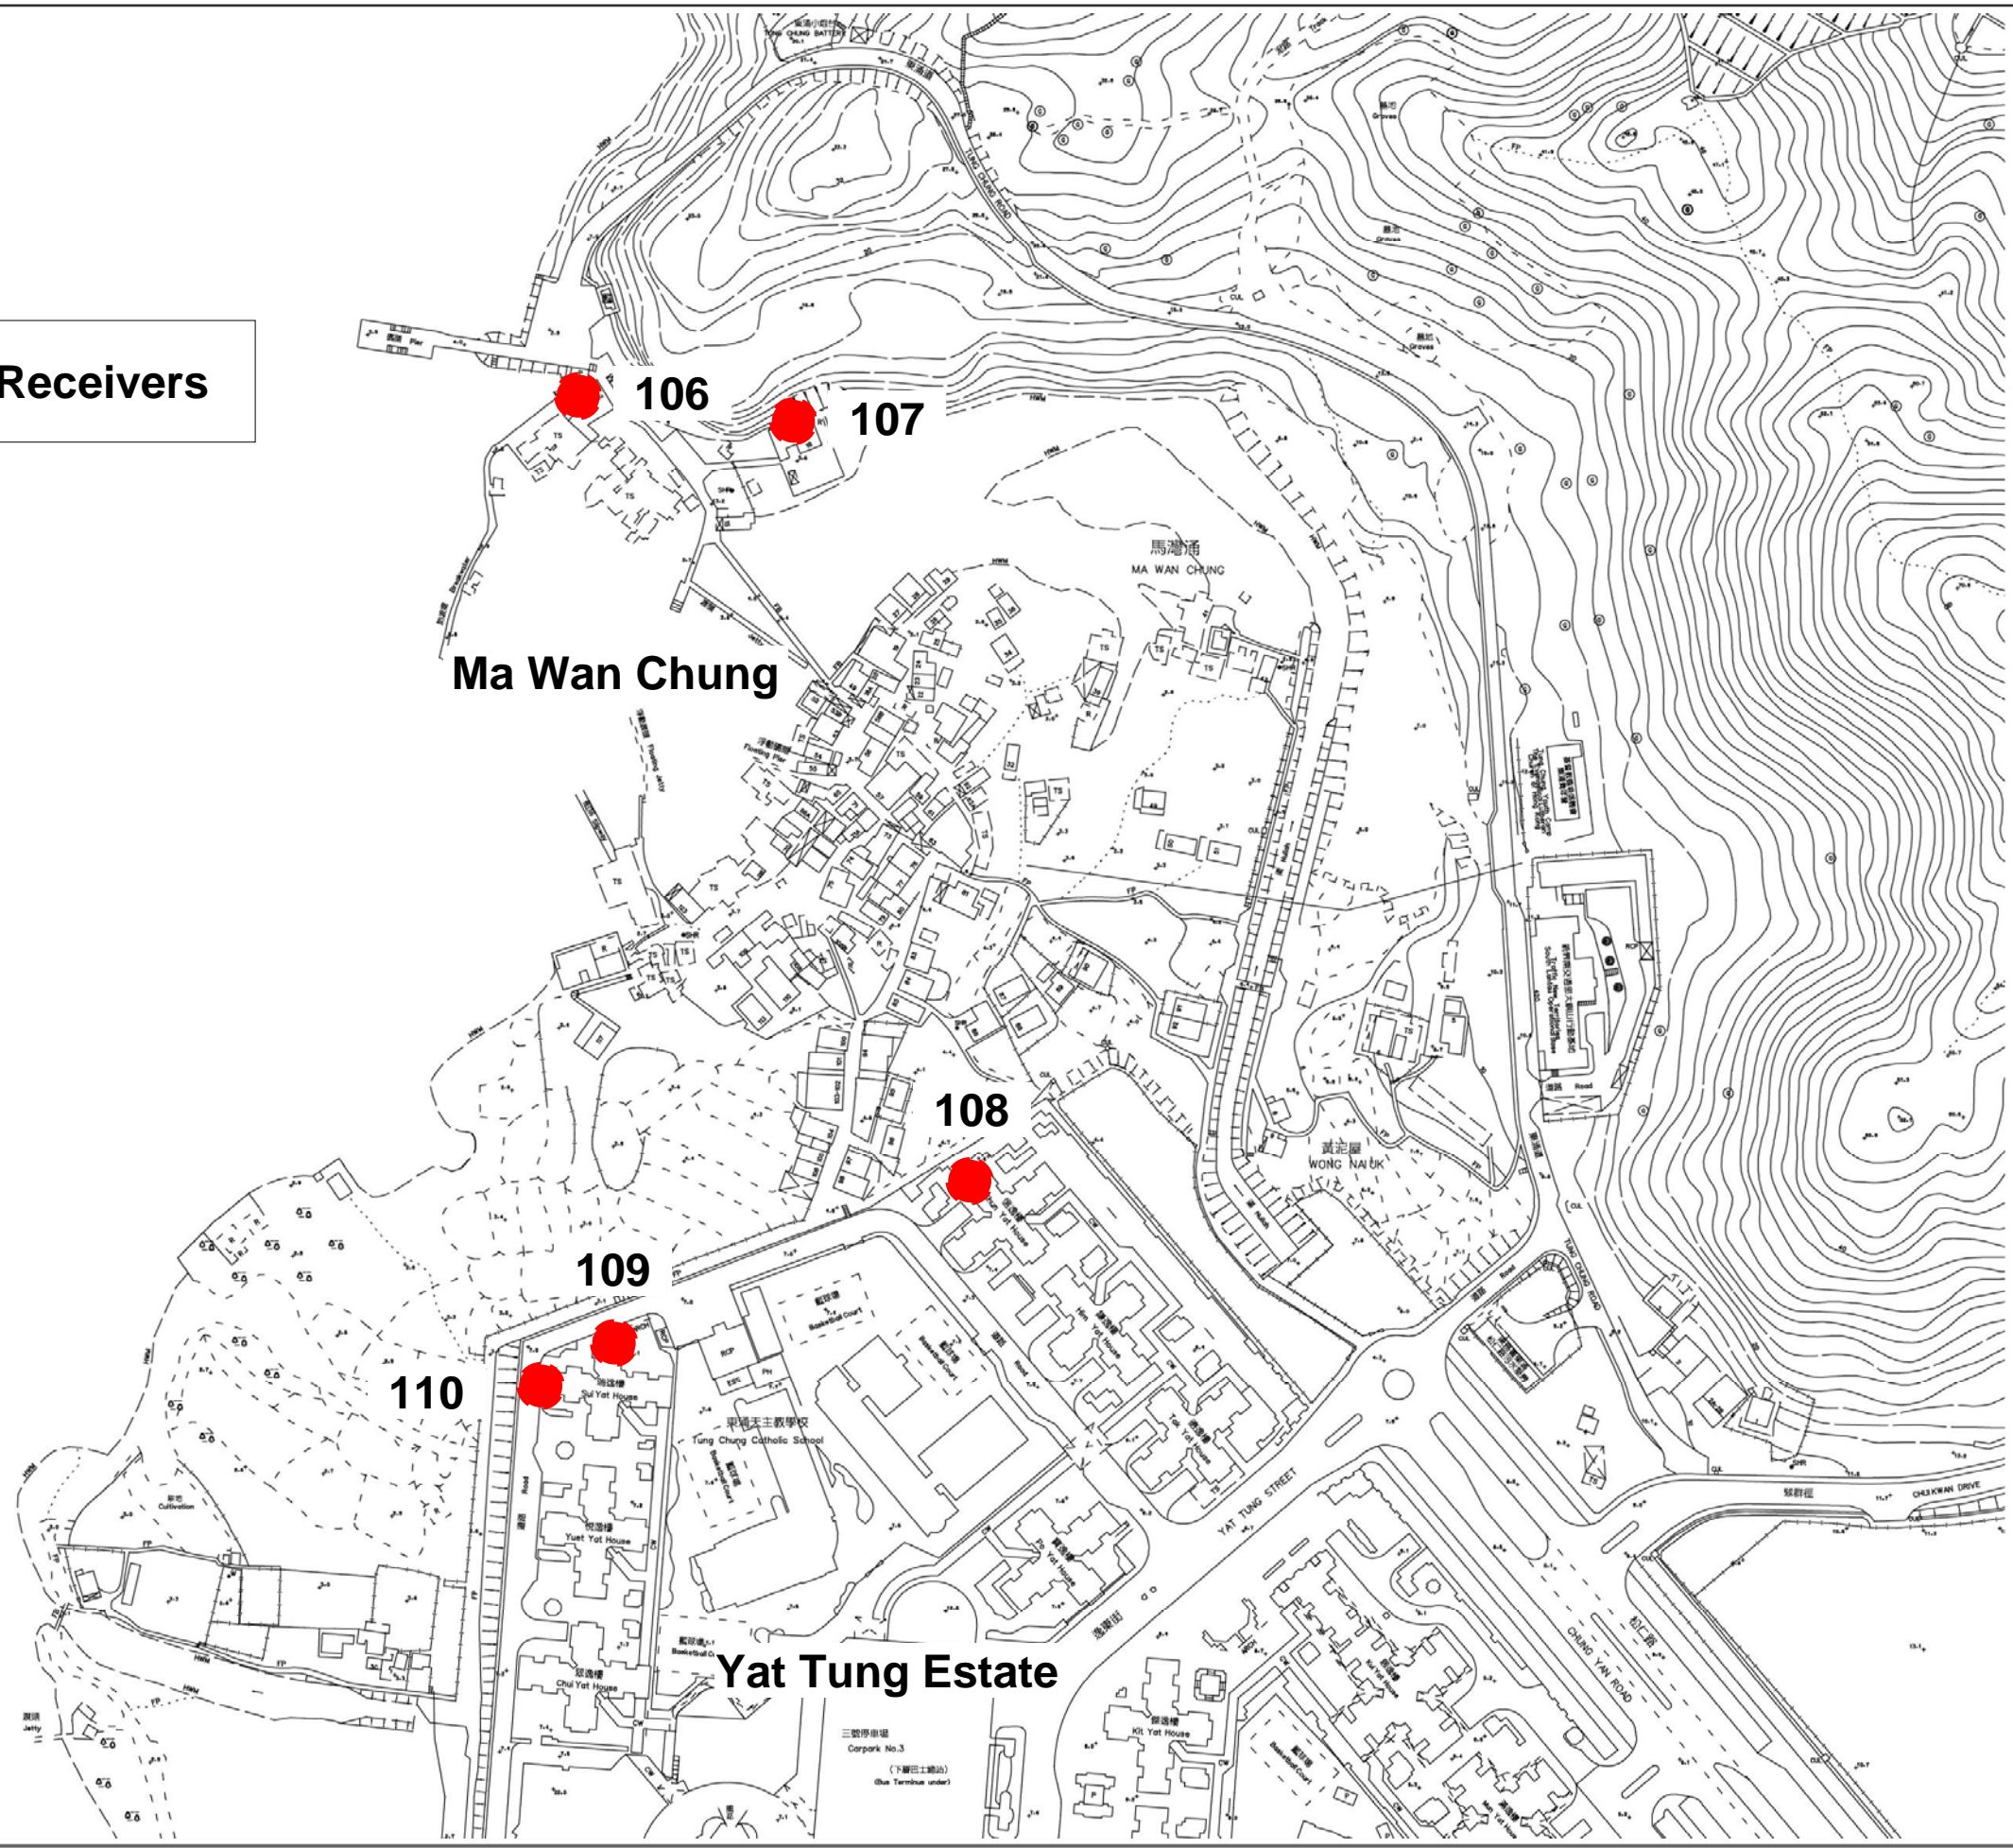

Group of Noise Sensitive Receivers

Noise Sensitive Receivers

San Shek Wan

Noise Sensitive Receivers

 **Noise Sensitive Receivers**

 **Noise Sensitive Receivers**

 **Noise Sensitive Receivers**

158

157

**Future Tung Chung
East Development**

156

159

160

161