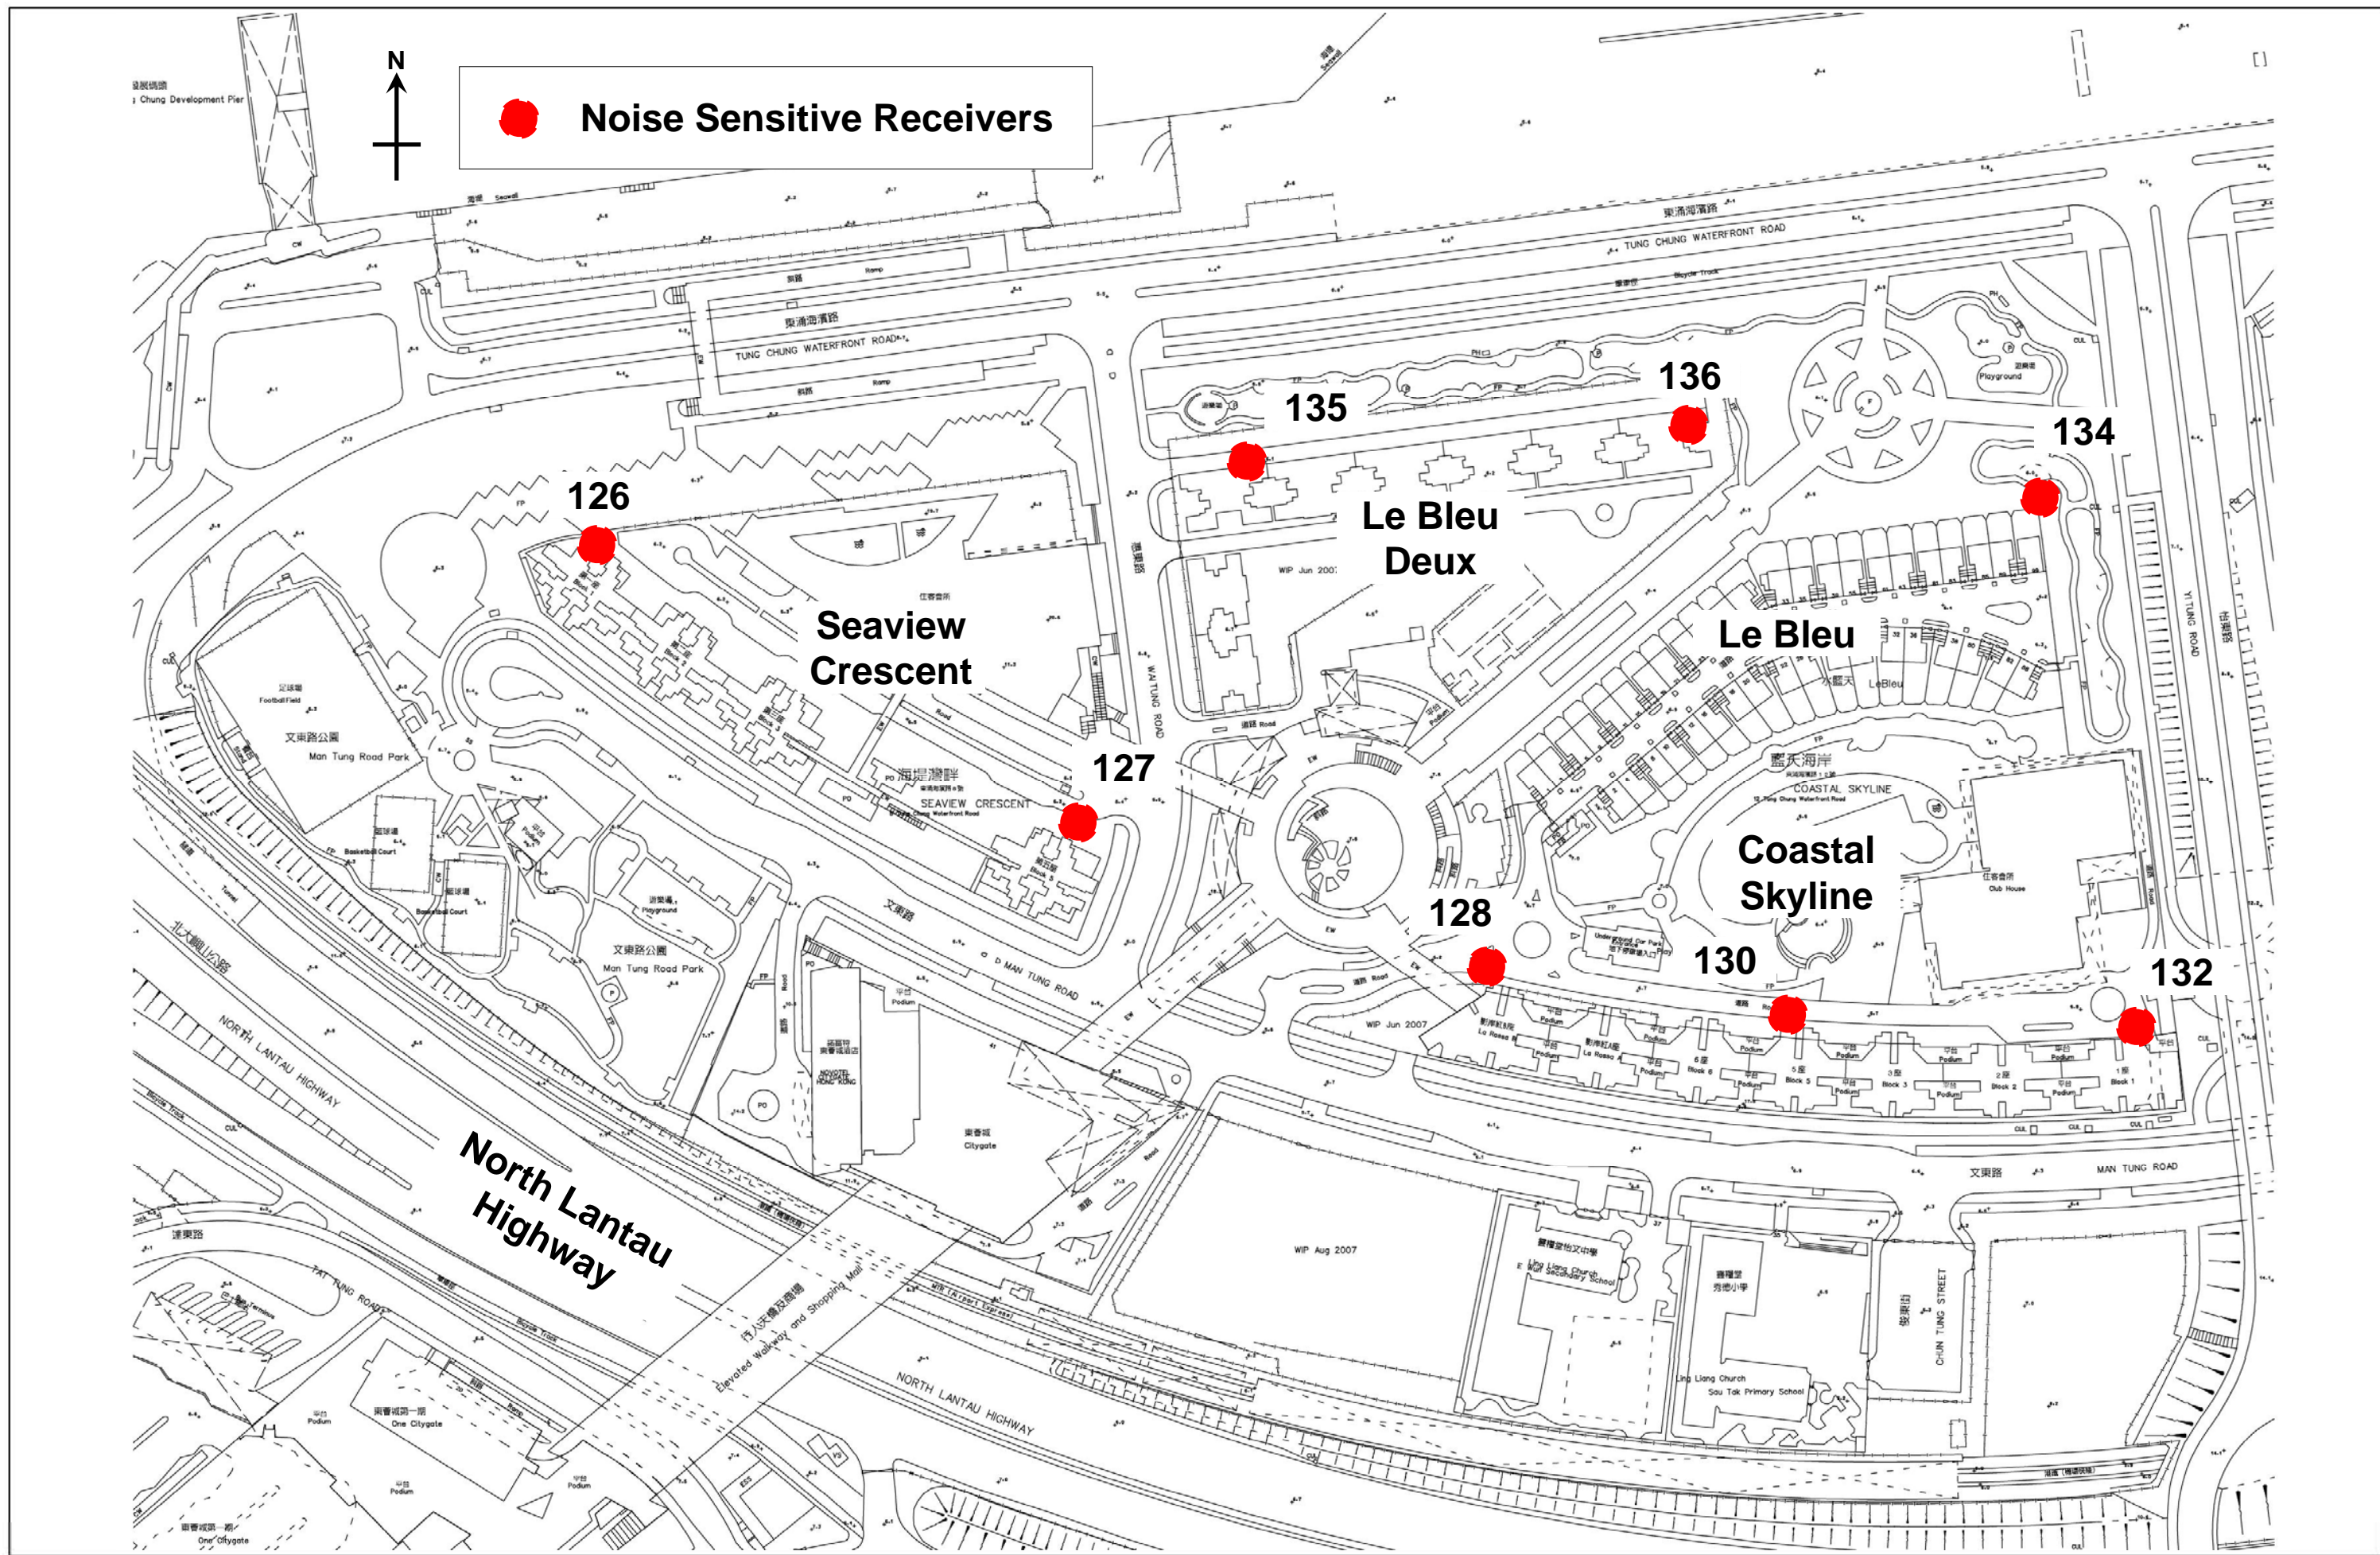

Group of Noise Sensitive Receivers

Noise Sensitive Receivers

San Shek Wan

Noise Sensitive Receivers

 **Noise Sensitive Receivers**

 **Noise Sensitive Receivers**

 **Noise Sensitive Receivers**

158

157

**Future Tung Chung
East Development**

156

159

160

161