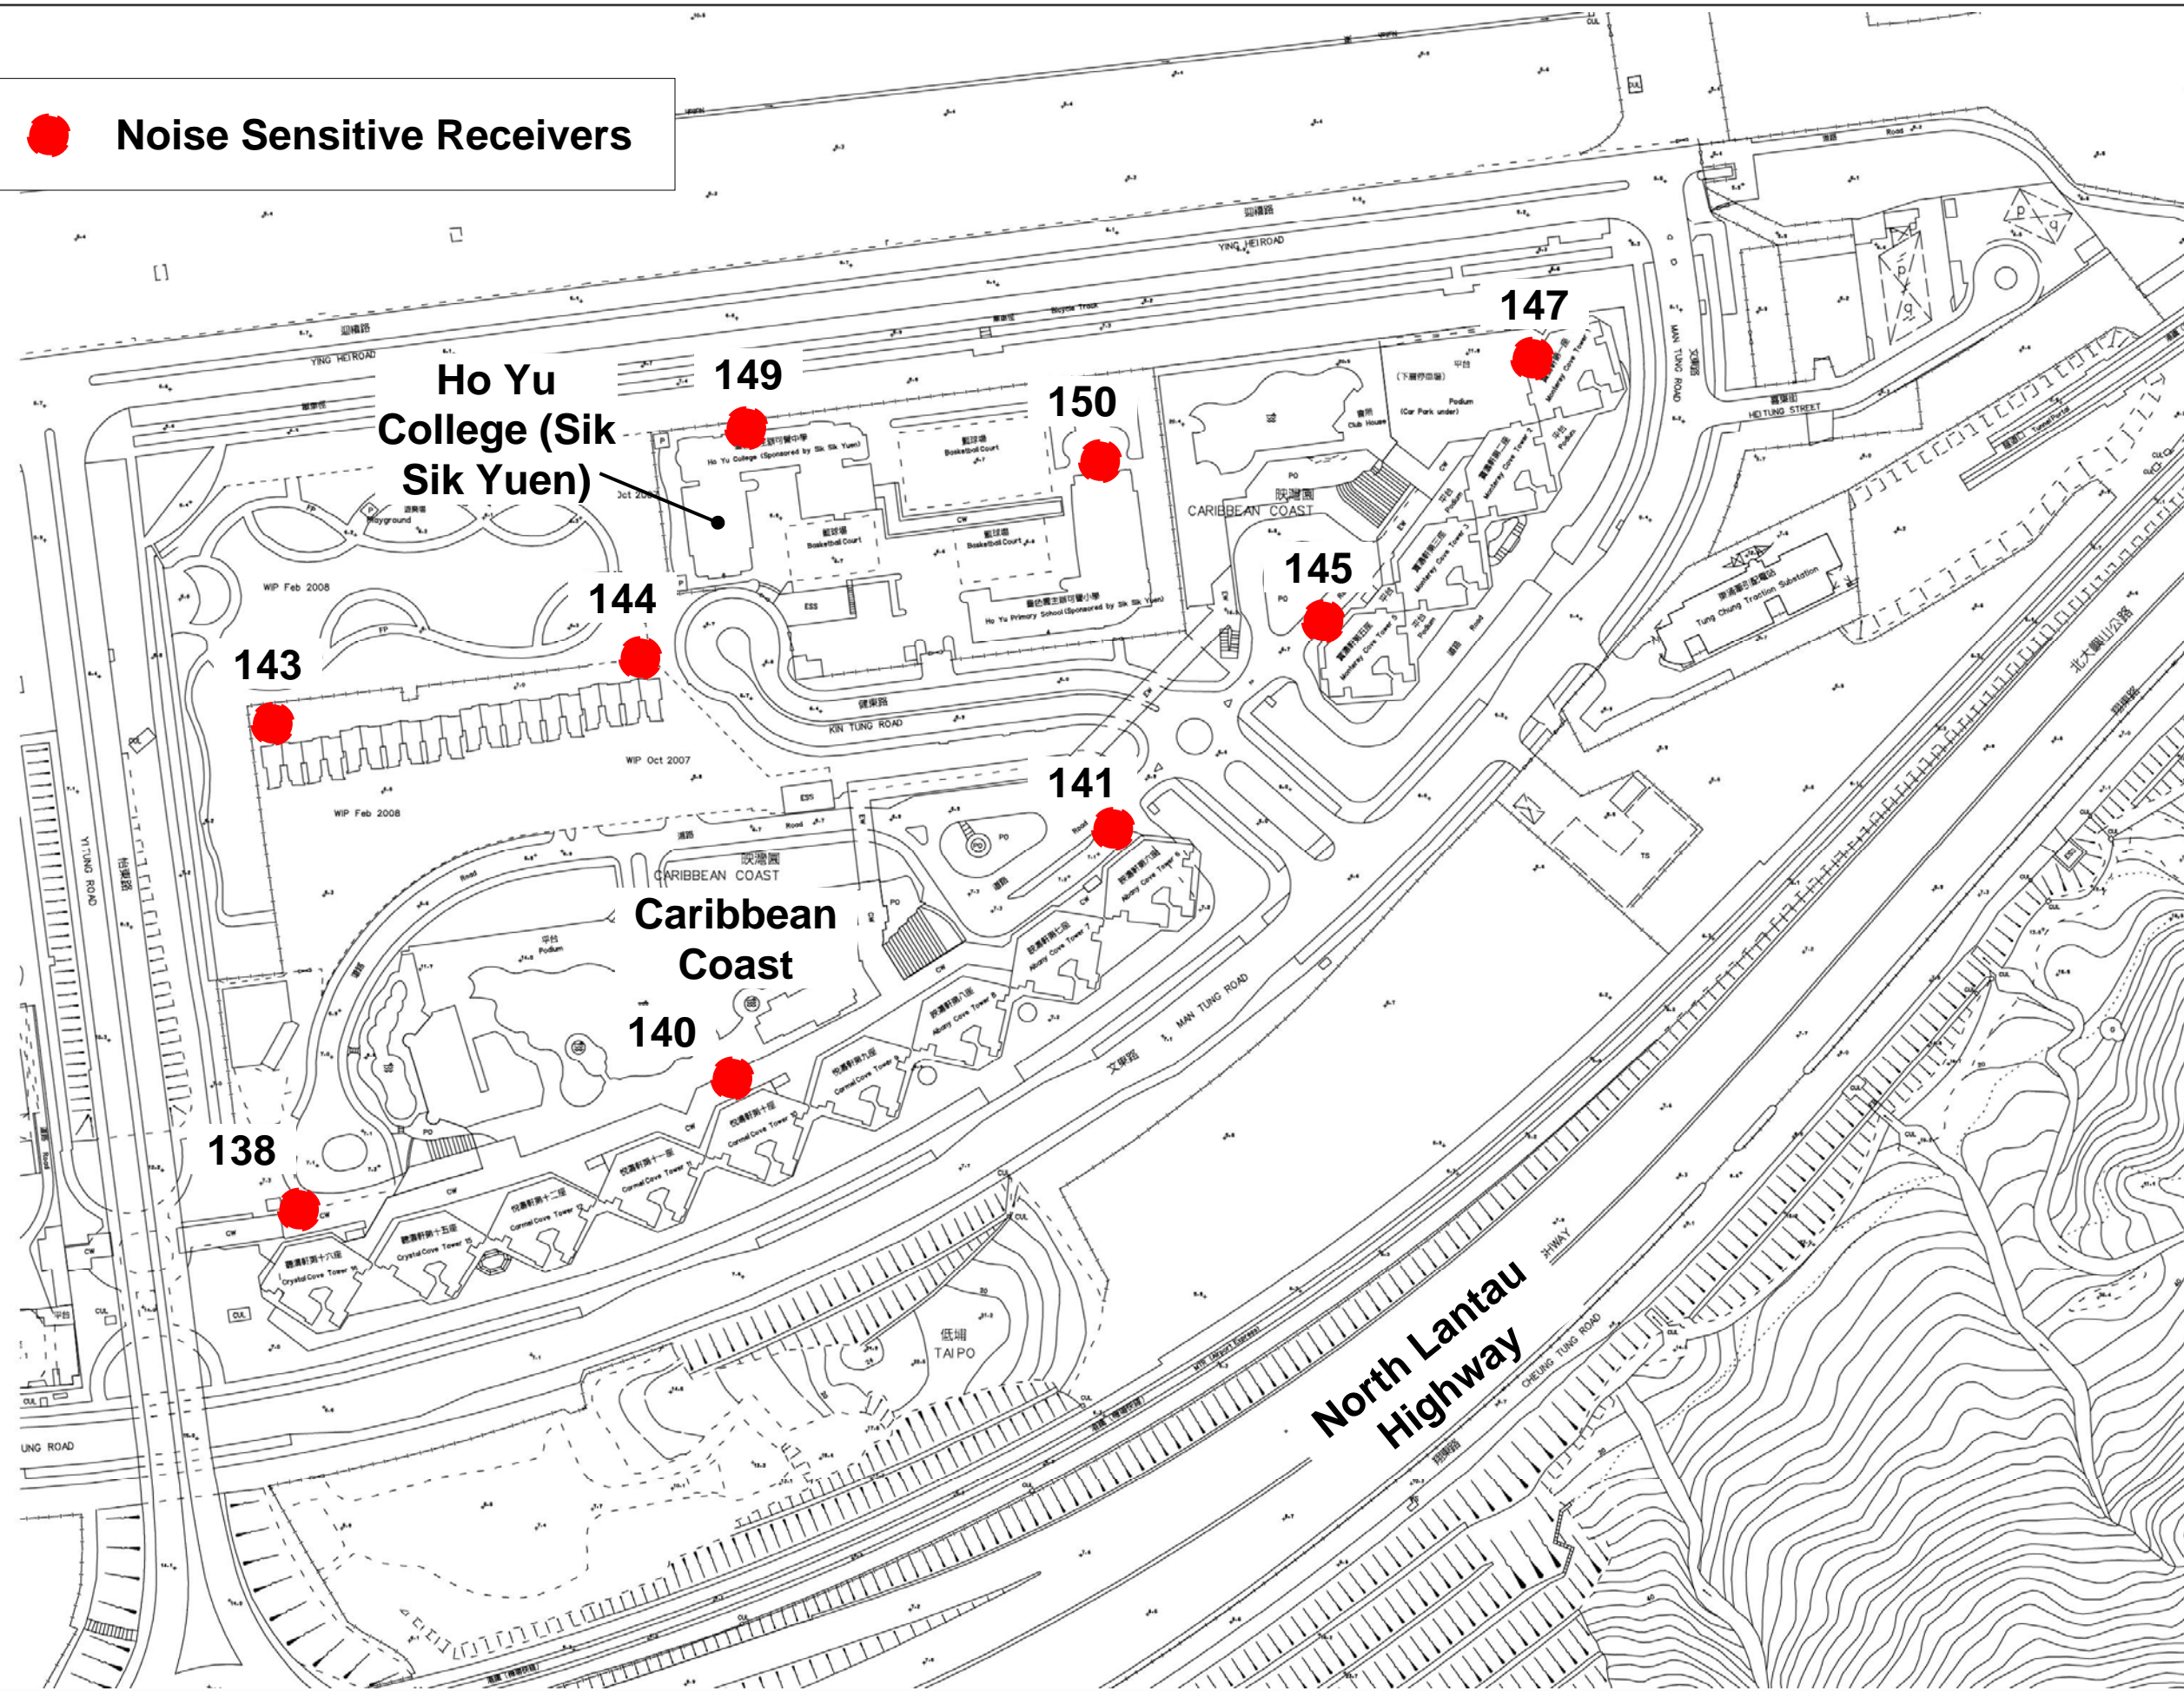

Group of Noise Sensitive Receivers

Noise Sensitive Receivers

San Shek Wan

Noise Sensitive Receivers

 **Noise Sensitive Receivers**

 **Noise Sensitive Receivers**

 **Noise Sensitive Receivers**

158

157

**Future Tung Chung
East Development**

156

159

160

161