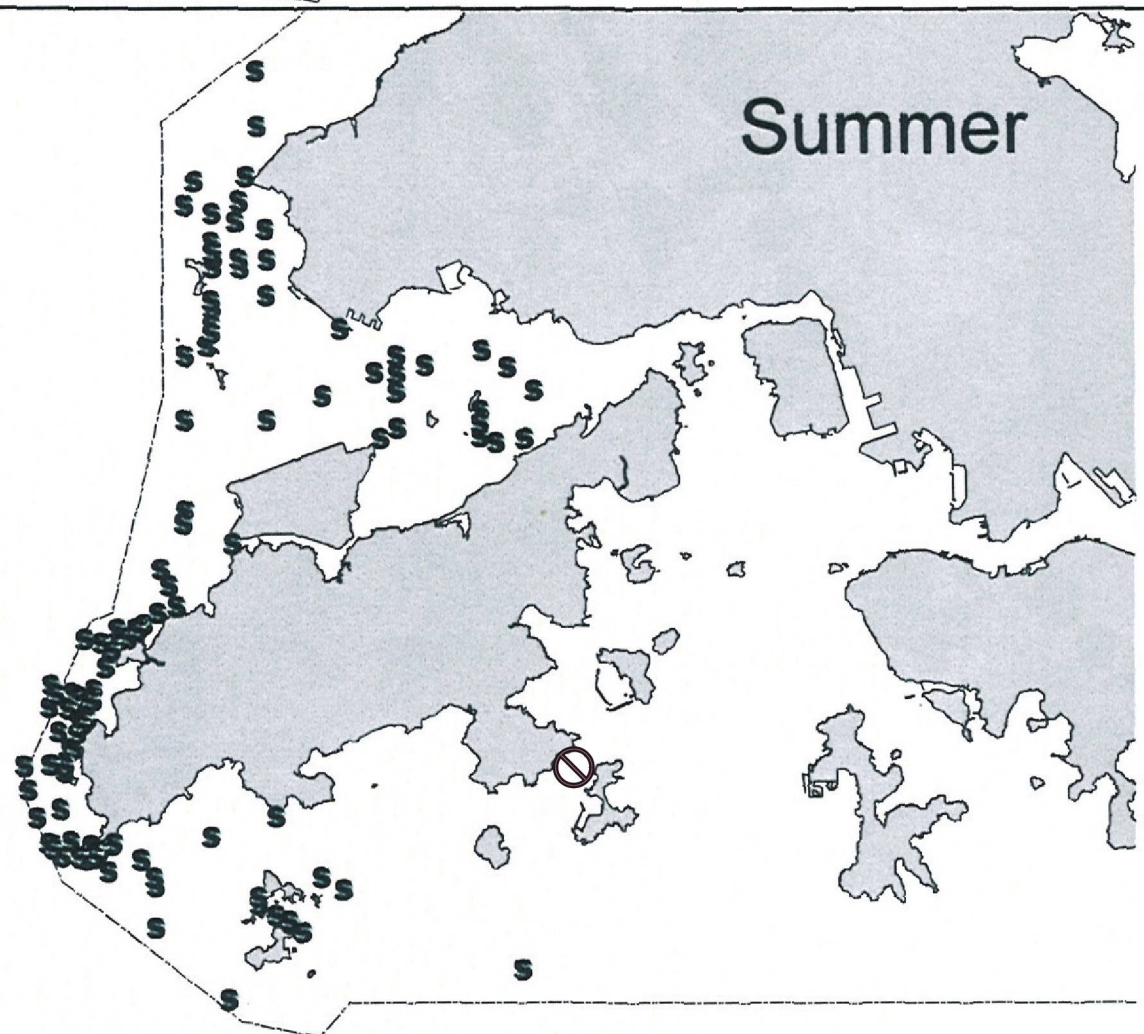

Winter

Spring

Summer

Autumn

⊘ proposed submarine fresh water main

Revision	Date		Description		Initial
	Designed	Checked	Drawn	Checked	
Initial					
Date					

Approved

Agreement No. CE 1/2008 (WS)

Agreement Title
IMPROVEMENT OF FRESH WATER SUPPLY TO CHEUNG CHAU - INVESTIGATION

Drawing Title
Seasonal Distribution of Chinese White Dolphins in Hong Kong Waters (April 2008-Feb 2009) (Source: AFCD 2009)

Drawing No. Figure 4.2

Scale