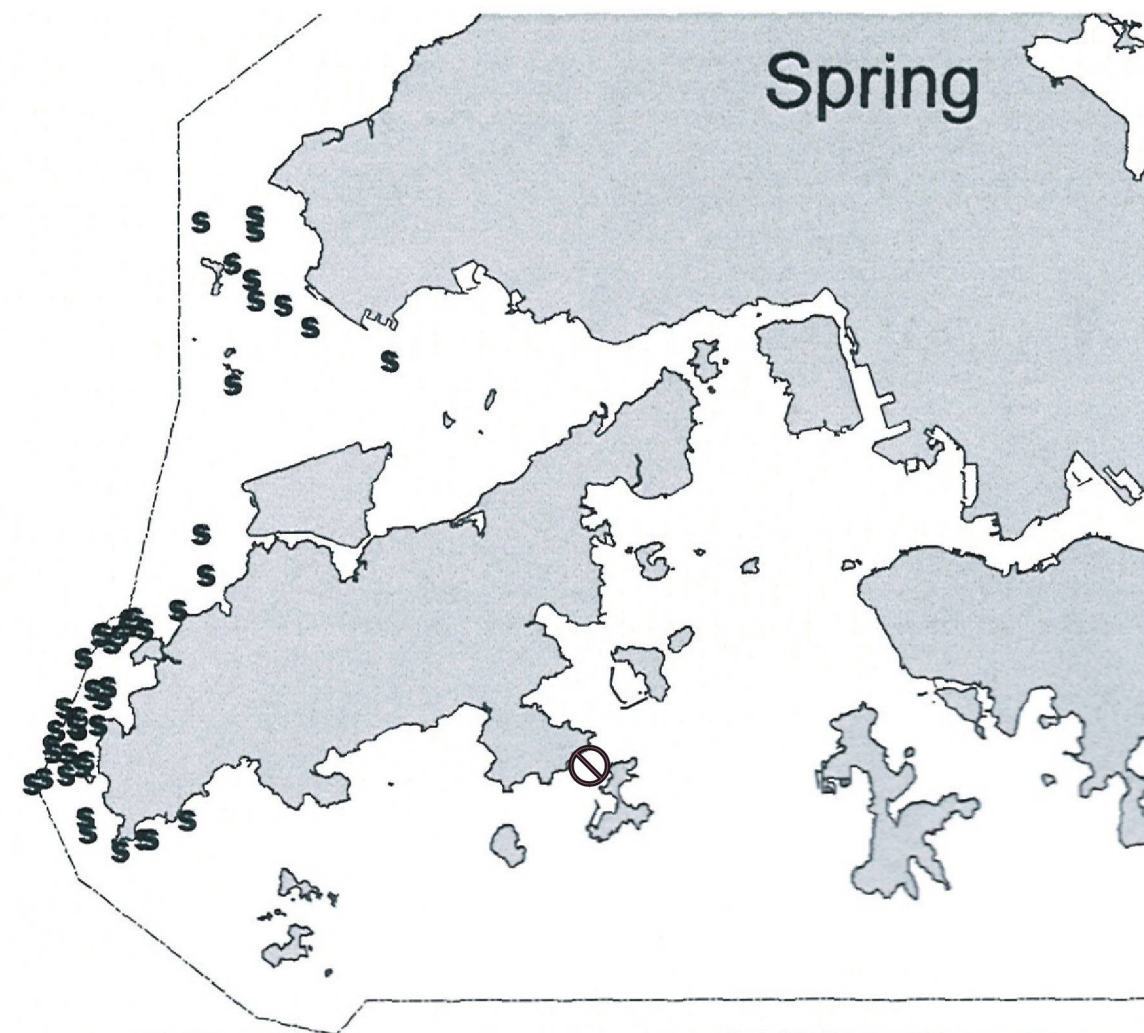

Winter

Spring

Summer

Autumn

⊘ proposed submarine fresh water main

Revision	Date		Description		Initial
	Designed	Checked	Drawn	Checked	
Initial					
Date					

Approved

Agreement No. CE 1/2008 (WS)

Agreement Title
IMPROVEMENT OF FRESH WATER SUPPLY TO CHEUNG CHAU - INVESTIGATION

Drawing Title
Seasonal Distribution of Chinese White Dolphins in Hong Kong Waters (April 2008-Feb 2009) (Source: AFCD 2009)

Drawing No. Figure 4.2

Scale