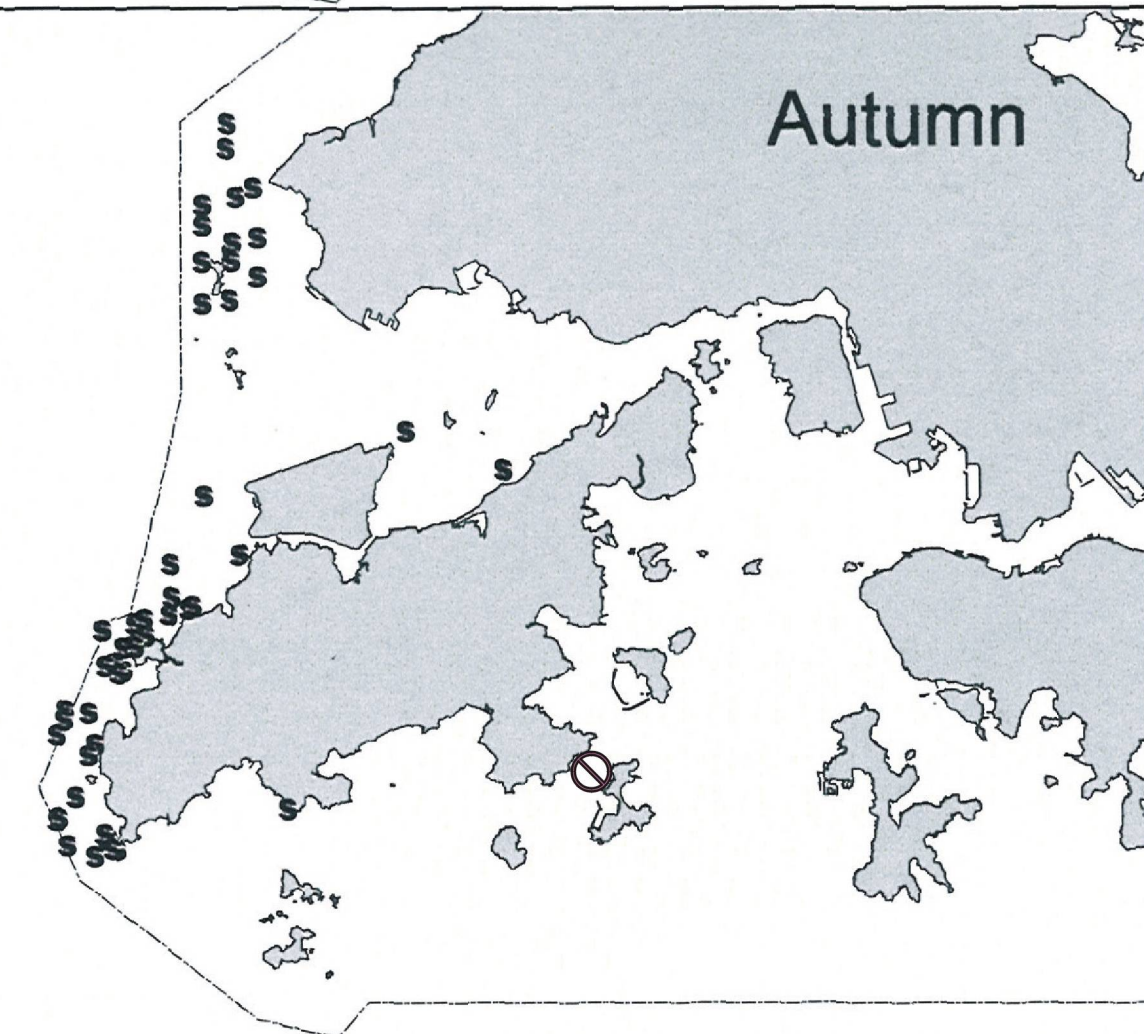

Winter

Spring

Summer

Autumn

⊘ proposed submarine fresh water main

Revision	Date		Description		Initial
	Designed	Checked	Drawn	Checked	
Initial					
Date					

Approved

Agreement No. CE 1/2008 (WS)

Agreement Title
IMPROVEMENT OF FRESH WATER SUPPLY TO CHEUNG CHAU - INVESTIGATION

Drawing Title
Seasonal Distribution of Chinese White Dolphins in Hong Kong Waters (April 2008-Feb 2009) (Source: AFCD 2009)

Drawing No. Figure 4.2

Scale