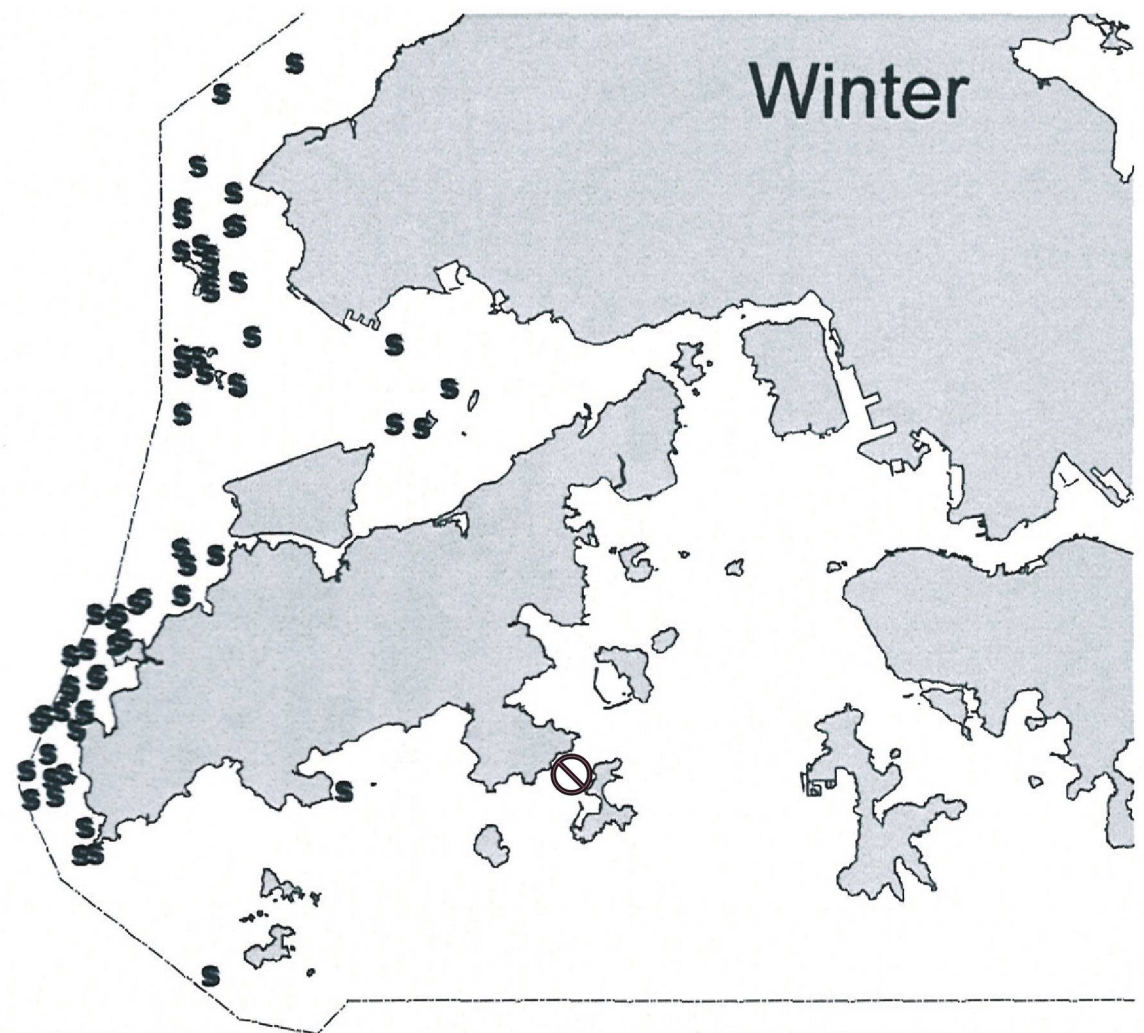

Winter

Spring

Summer

Autumn

⊘ proposed submarine fresh water main

Revision	Date		Description		Initial
	Designed	Checked	Drawn	Checked	
Initial					
Date					

Approved

Agreement No. CE 1/2008 (WS)

Agreement Title
IMPROVEMENT OF FRESH WATER SUPPLY TO CHEUNG CHAU - INVESTIGATION

Drawing Title
Seasonal Distribution of Chinese White Dolphins in Hong Kong Waters (April 2008-Feb 2009) (Source: AFCD 2009)

Drawing No. Figure 4.2

Scale