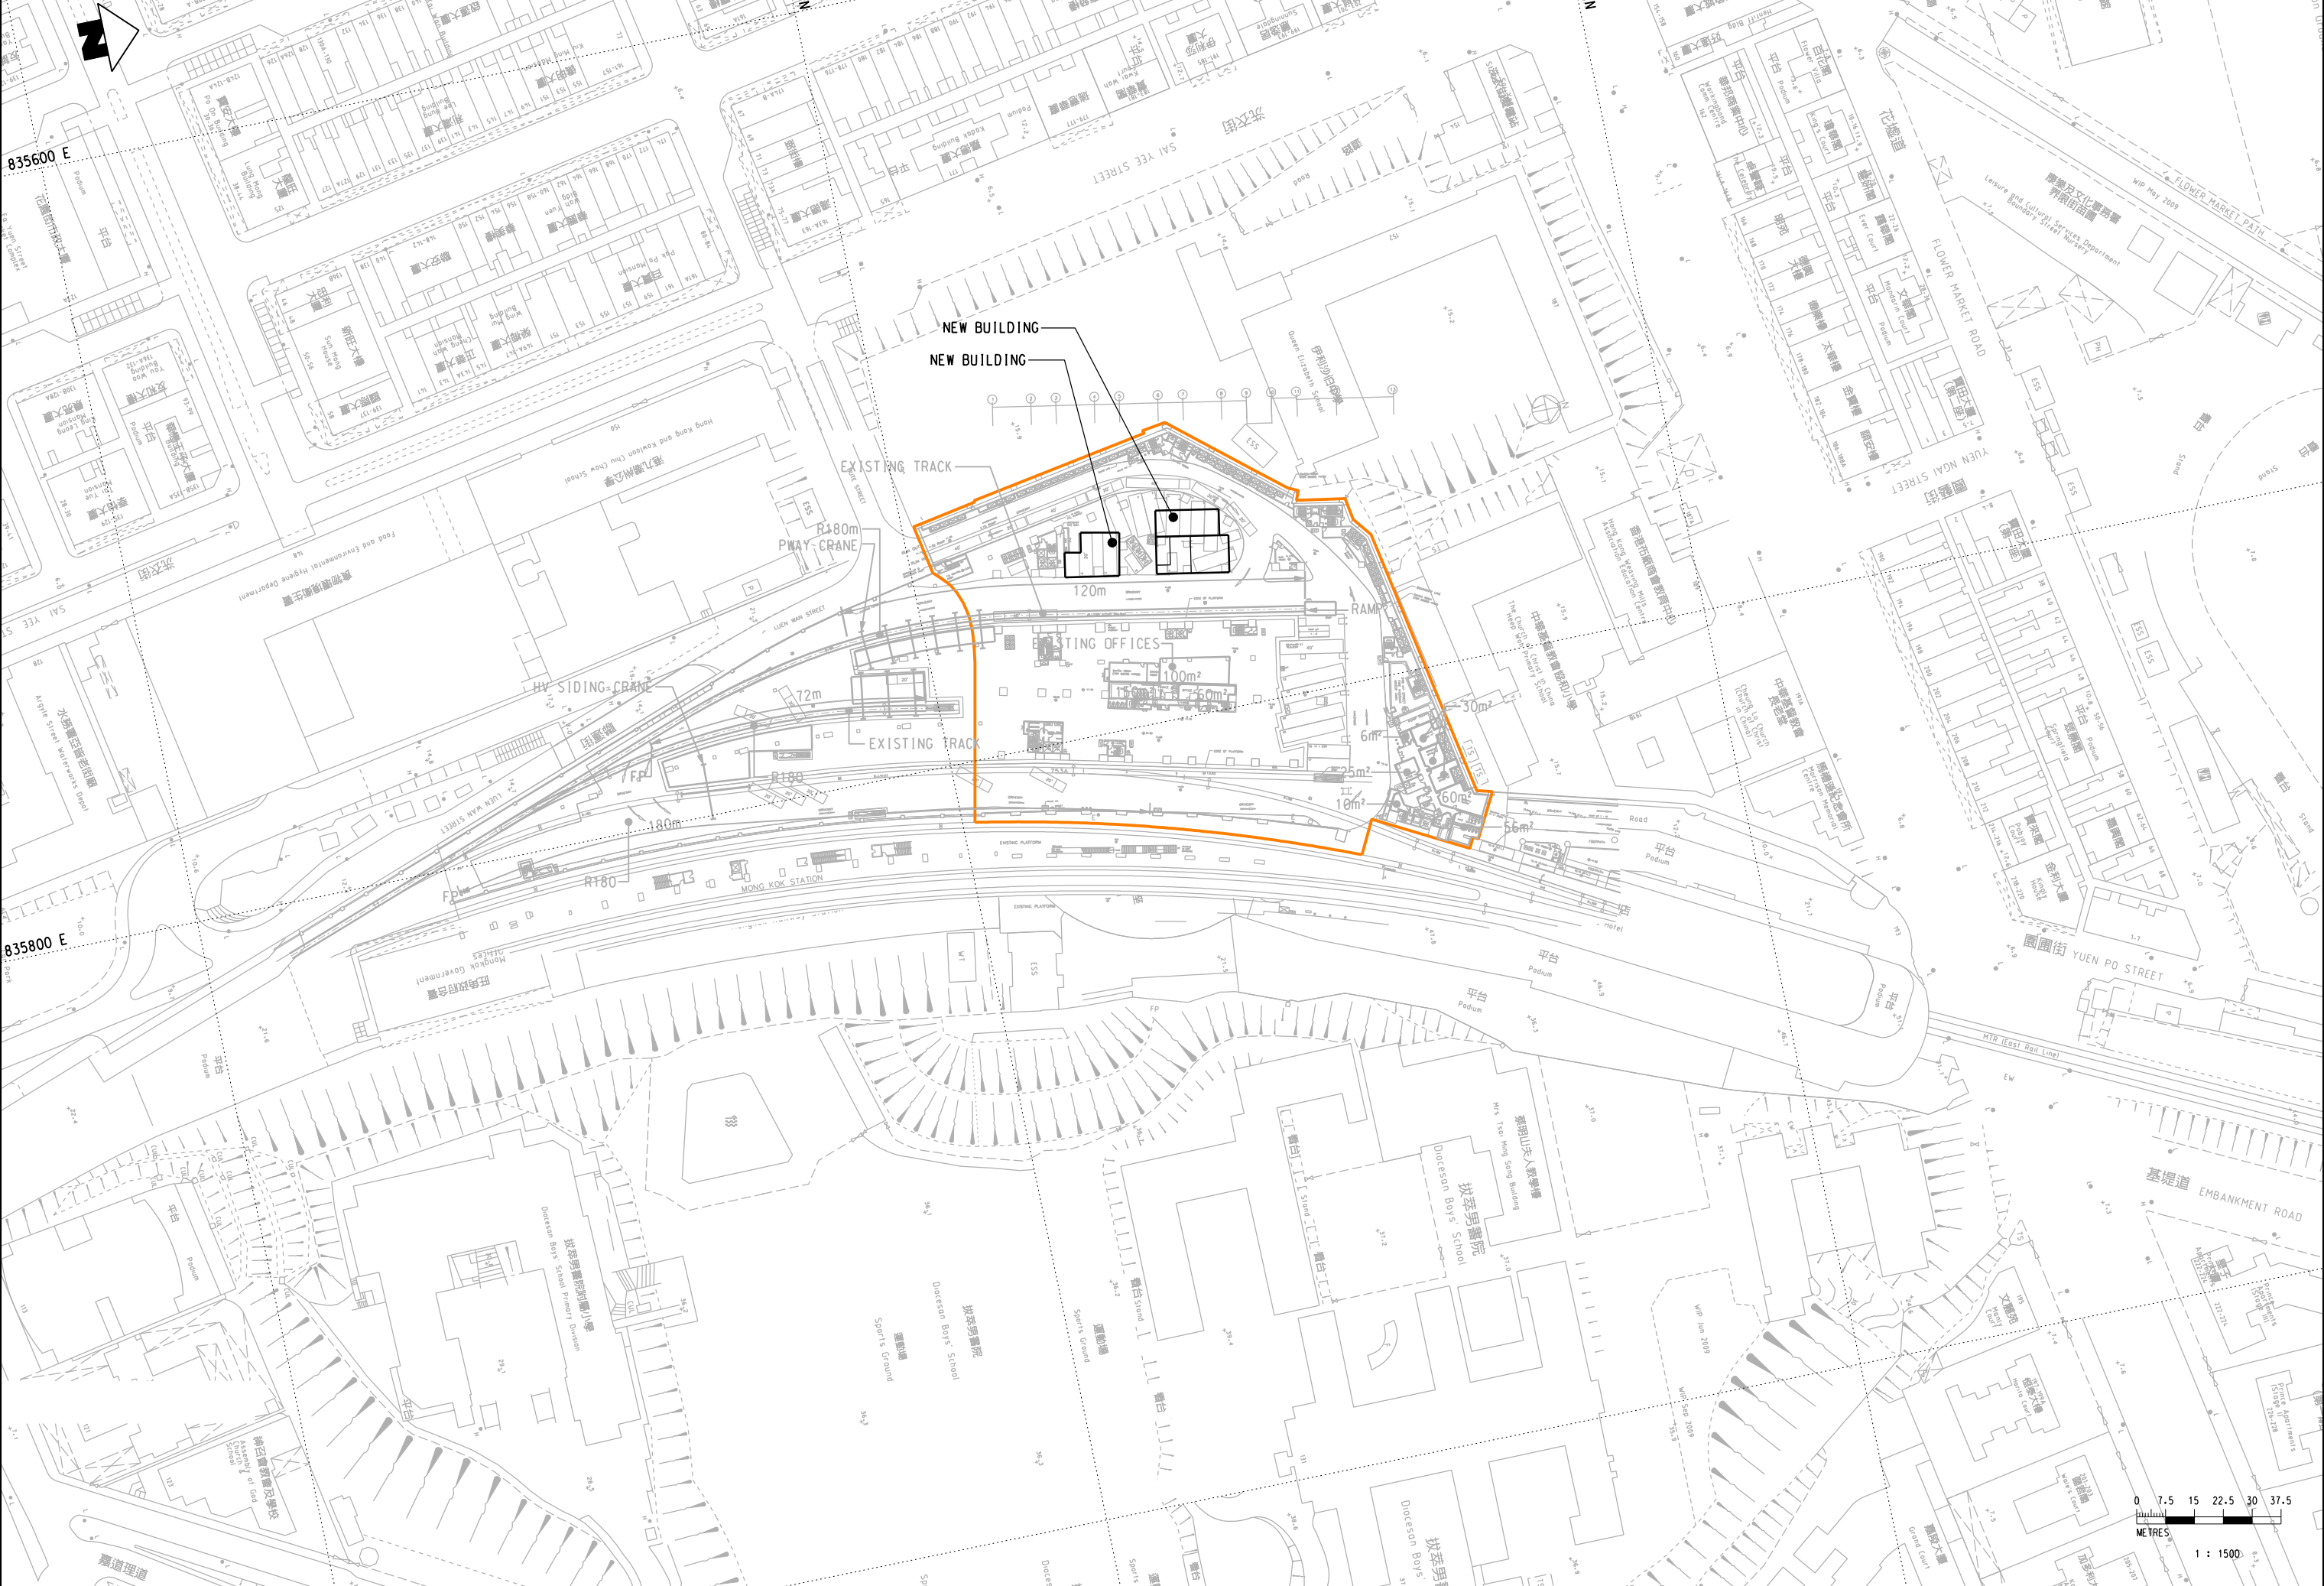

APPENDIX 1.5 Location of Mong Kok Freight Terminal

PLOT DRW: R:\usinet\NTR\PLTDRAWING\WINDOWS\13 COLOUR.plt
 MODELNAME: M:\projects\GO5016\DRAWINGS\SITE\APPENDIX 1-5.dgn
 FILENAME: 151450