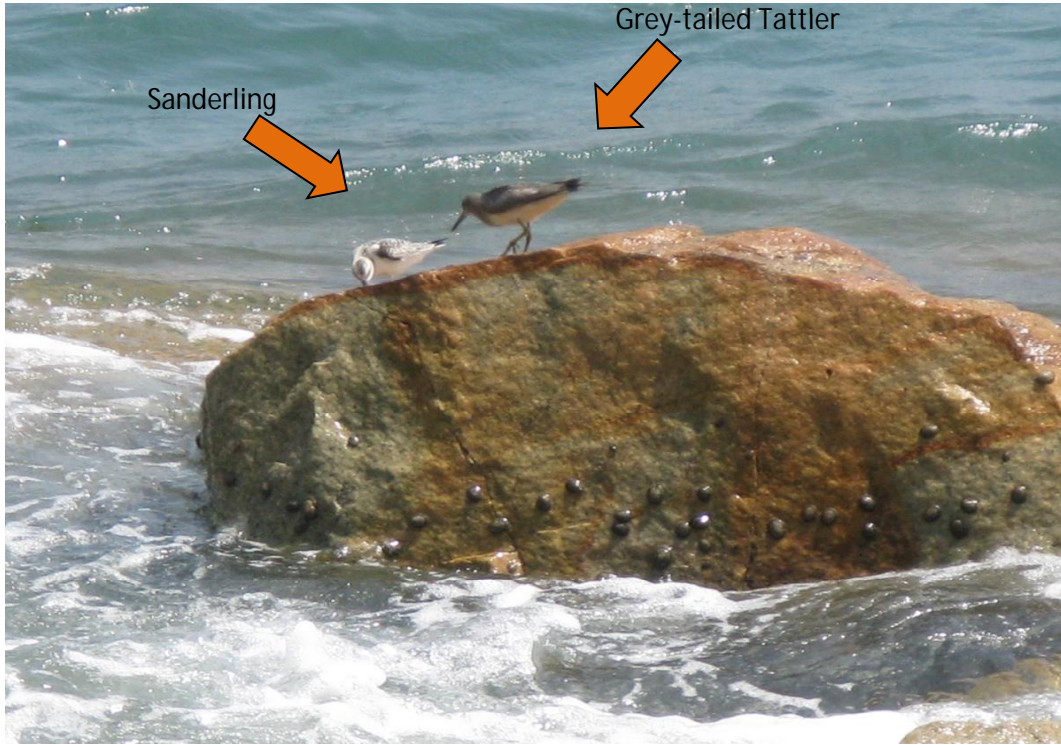

Chinese Pond Heron (*Ardeola bacchus*)

TSEUNG KWAN O - LAM TIN TUNNEL AND
ASSOCIATED WORKS - INVESTIGATION

**Representative Photograph of Species of
Conservation Interest Recorded**

SCALE	N.T.S.	DATE	Oct 2012	
CHECK		DRAWN	YFF	
JOB NO.	60098131	Appendix No.	6.2	Rev -

Fauna of Conservation Interest

Sanderling (*Calidris alba*) & Grey-tailed Tattler (*Heteroscelus brevipes*)

Black Kite (*Milvus migrans*)

TSEUNG KWAN O - LAM TIN TUNNEL AND
ASSOCIATED WORKS - INVESTIGATION