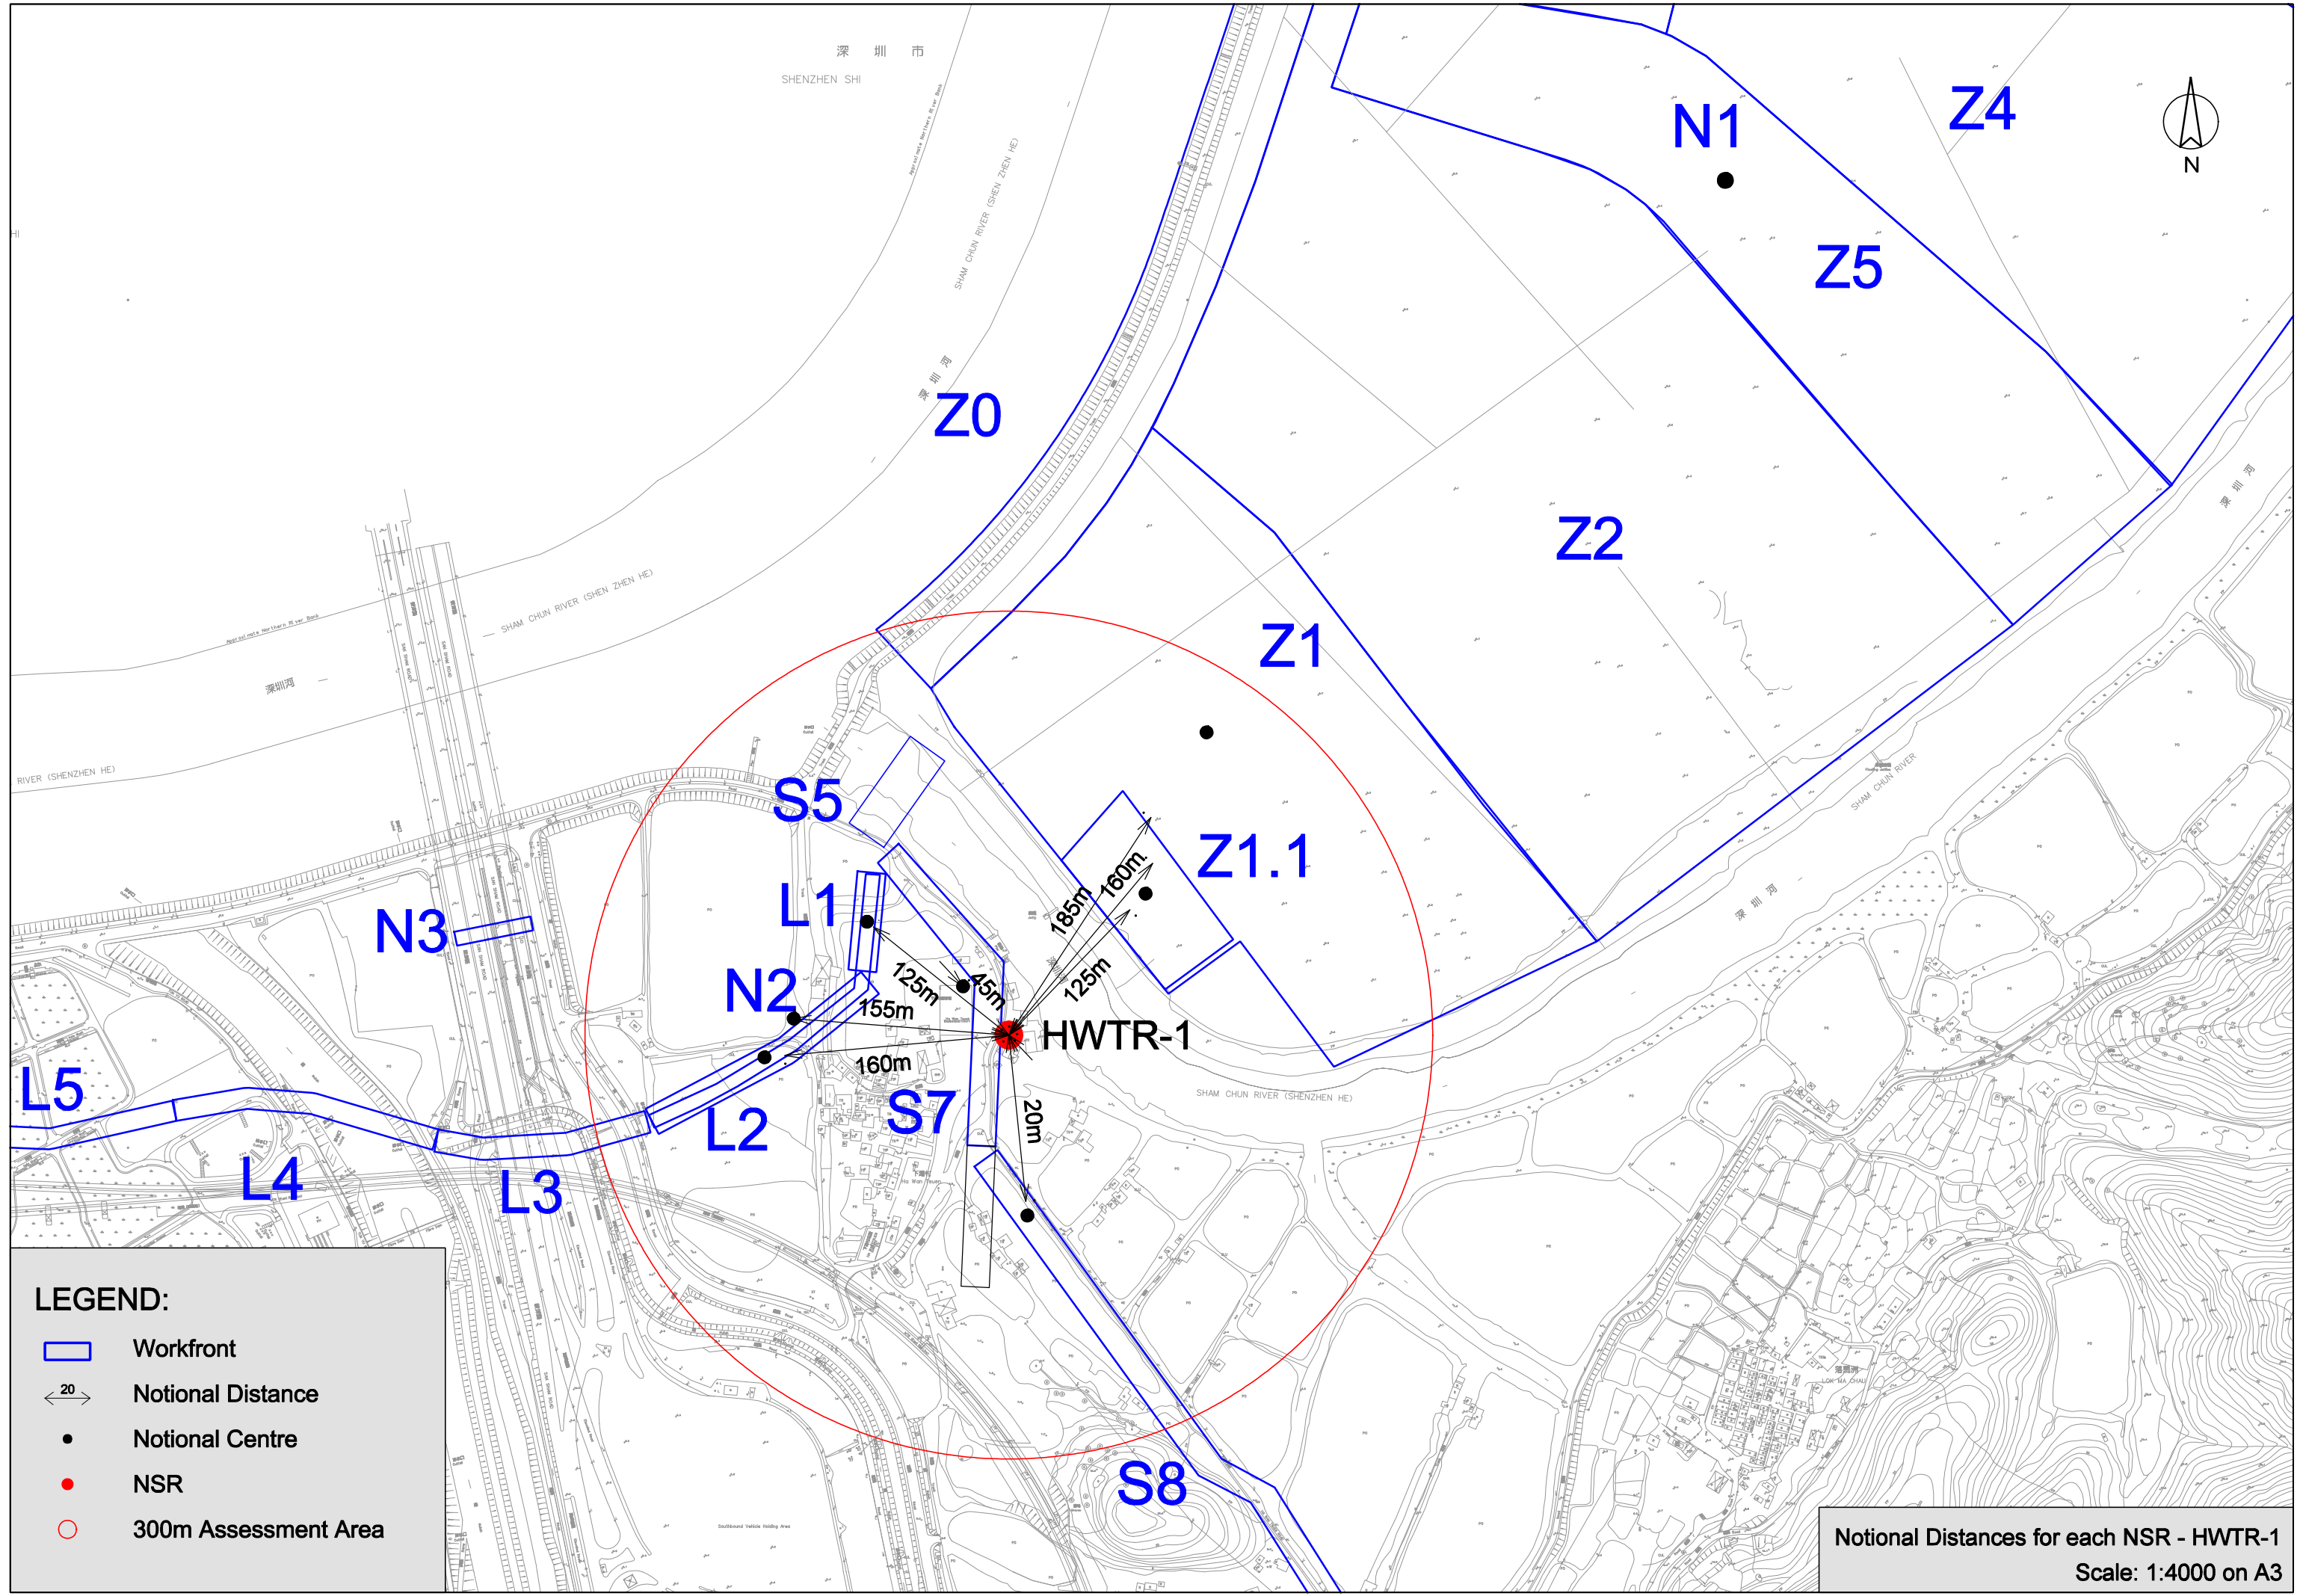

**LEGEND:**

- Workfront
- Notional Distance
- Notional Centre
- NSR
- 300m Assessment Area

Notional Distances for each NSR - EL-P3  
Scale: 1:2500 on A3

深圳市  
SHENZHEN SHI

SHENZHEN SHI

**LEGEND:**

-  Workfront
-  Notional Distance
-  Notional Centre
-  NSR
-  300m Assessment Area

Notional Distances for each NSR - HWT-8  
Scale: 1:4000 on A3

深圳市  
SHENZHEN SHI

- LEGEND:**
-  Workfront
  -  Notional Distance
  -  Notional Centre
  -  NSR
  -  300m Assessment Area

Notional Distances for each NSR - HWTR-1  
Scale: 1:4000 on A3