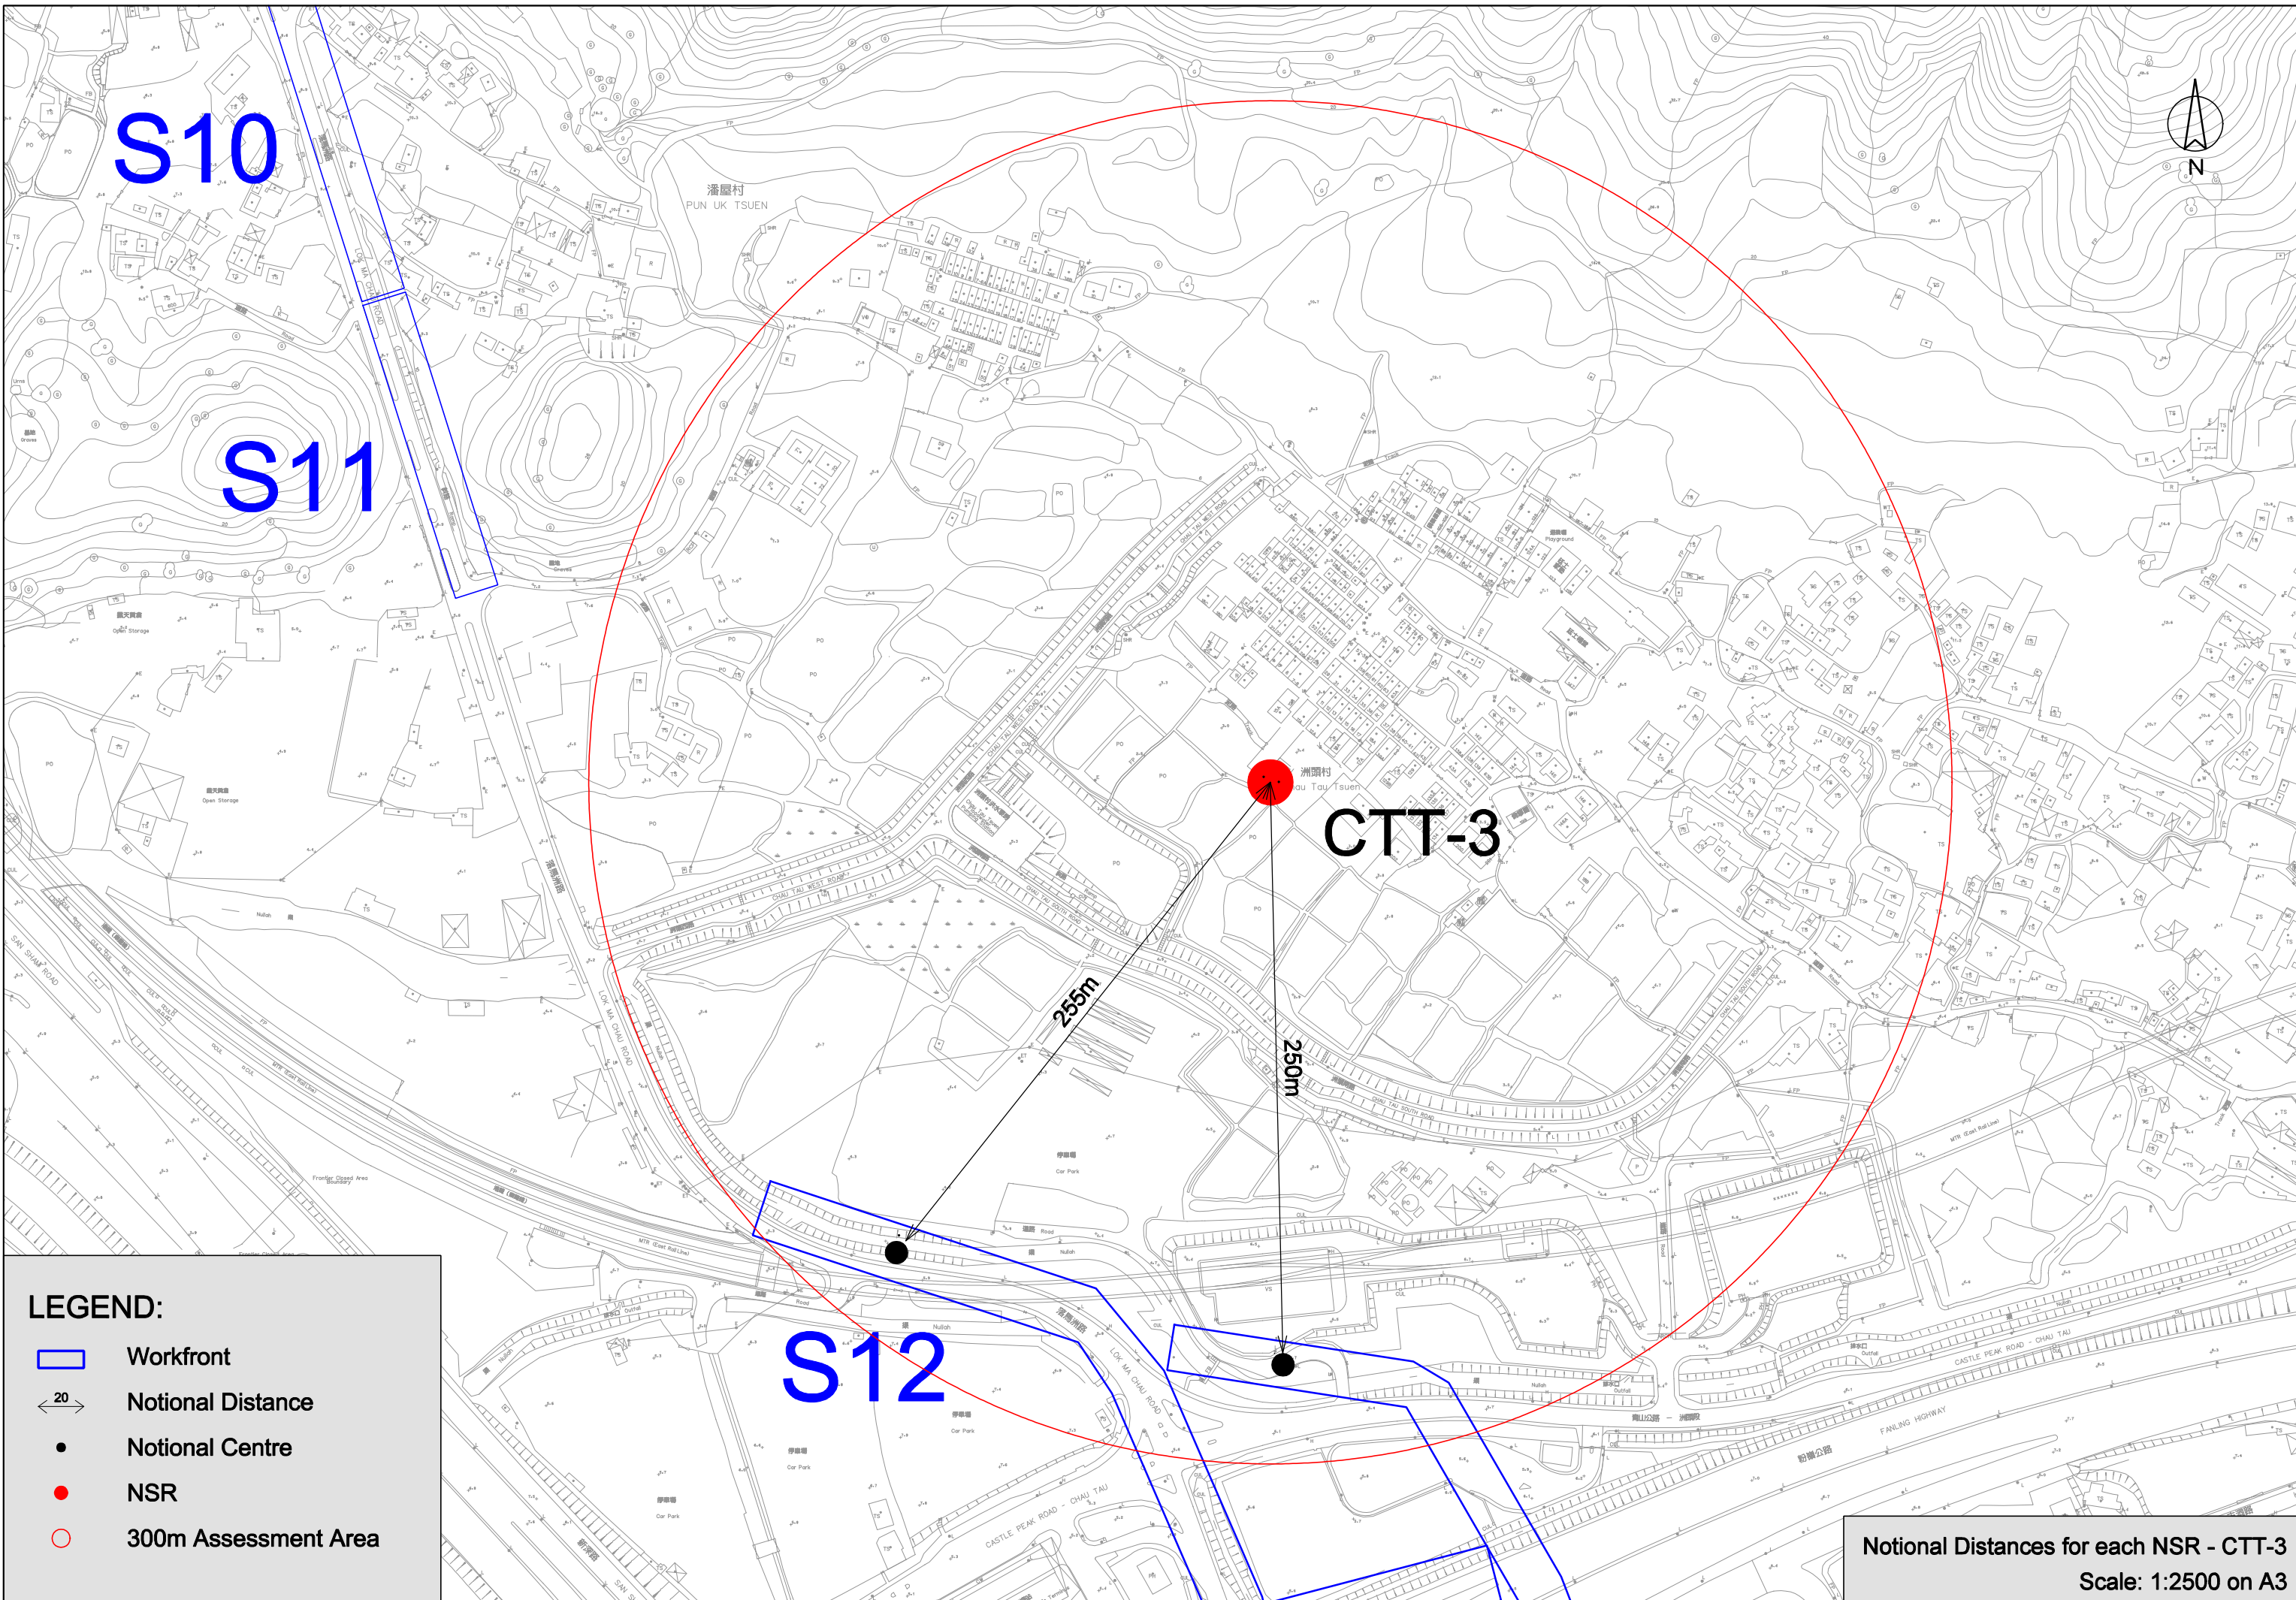

LEGEND:

- ▭ Workfront
- ↔ Notional Distance
- Notional Centre
- NSR
- 300m Assessment Area

Notional Distances for each NSR - CTT-3
Scale: 1:2500 on A3