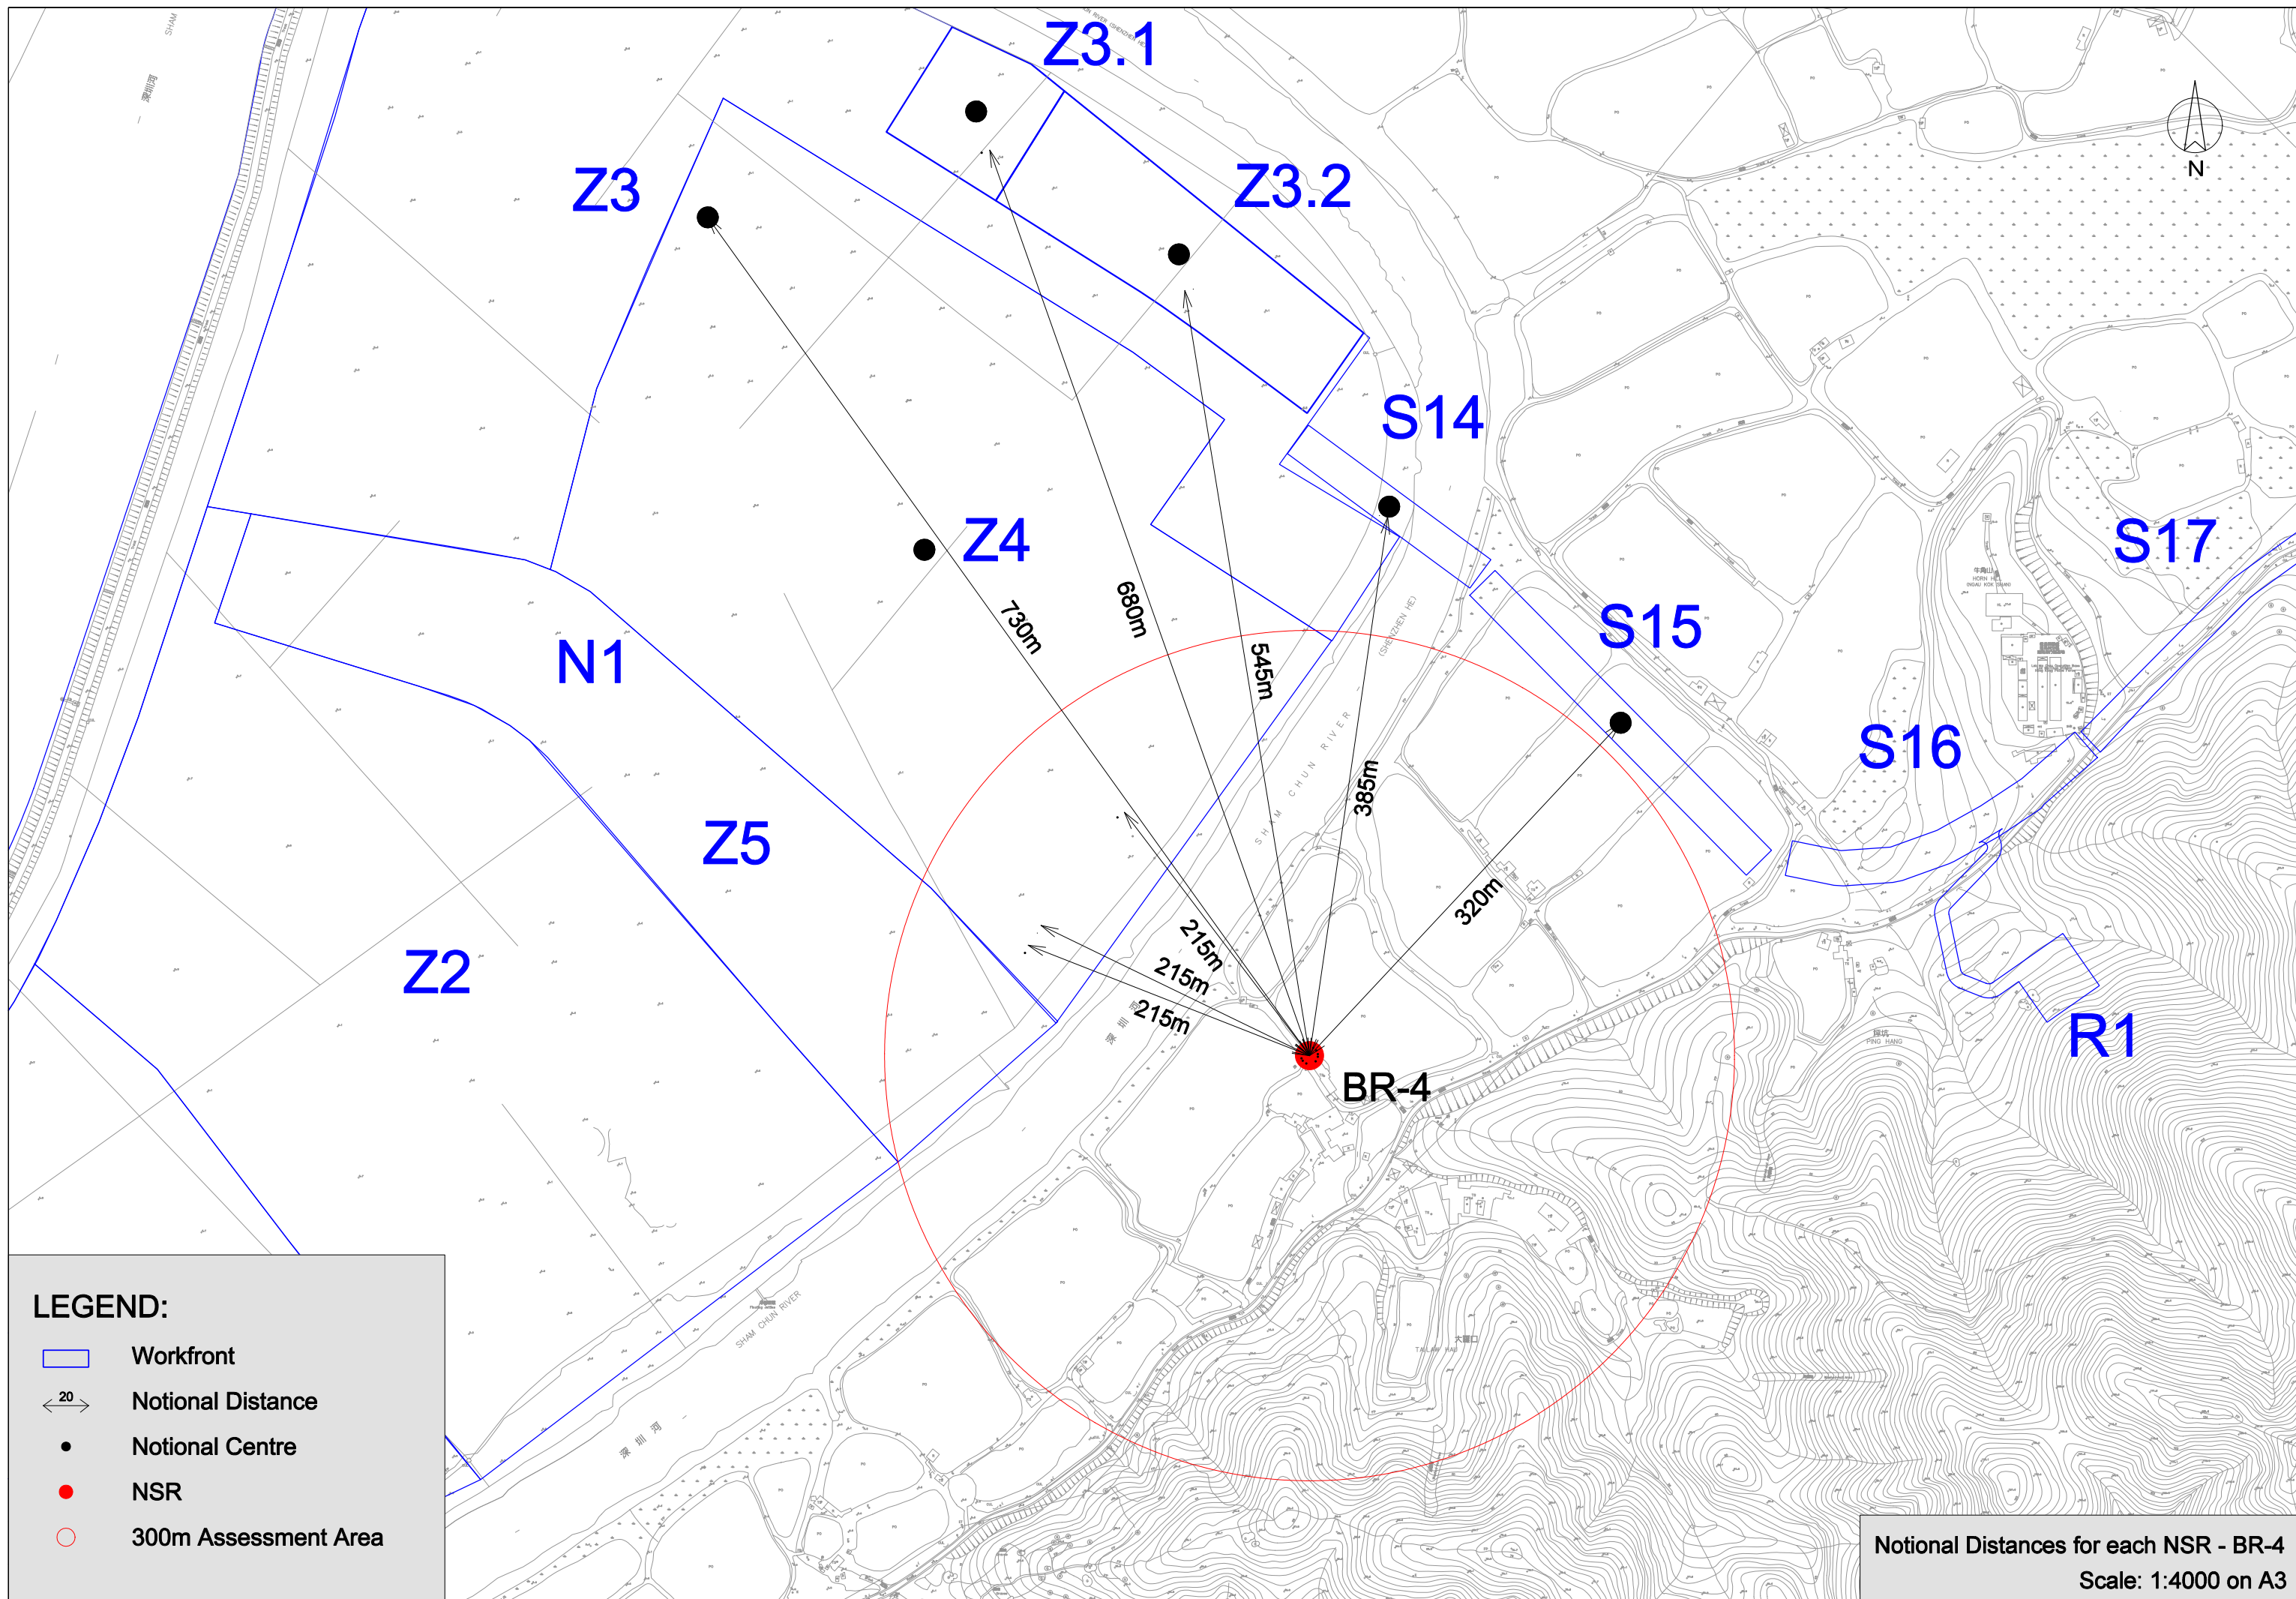

**LEGEND:**

- ▭ Workfront
- ↔ Notional Distance
- Notional Centre
- NSR
- 300m Assessment Area

Notional Distances for each NSR - BR-3  
Scale: 1:4000 on A3

**LEGEND:**

- Workfront
- Notional Distance
- Notional Centre
- NSR
- 300m Assessment Area

**Notional Distances for each NSR - TWOR-1**  
**Scale: 1:2500 on A3**