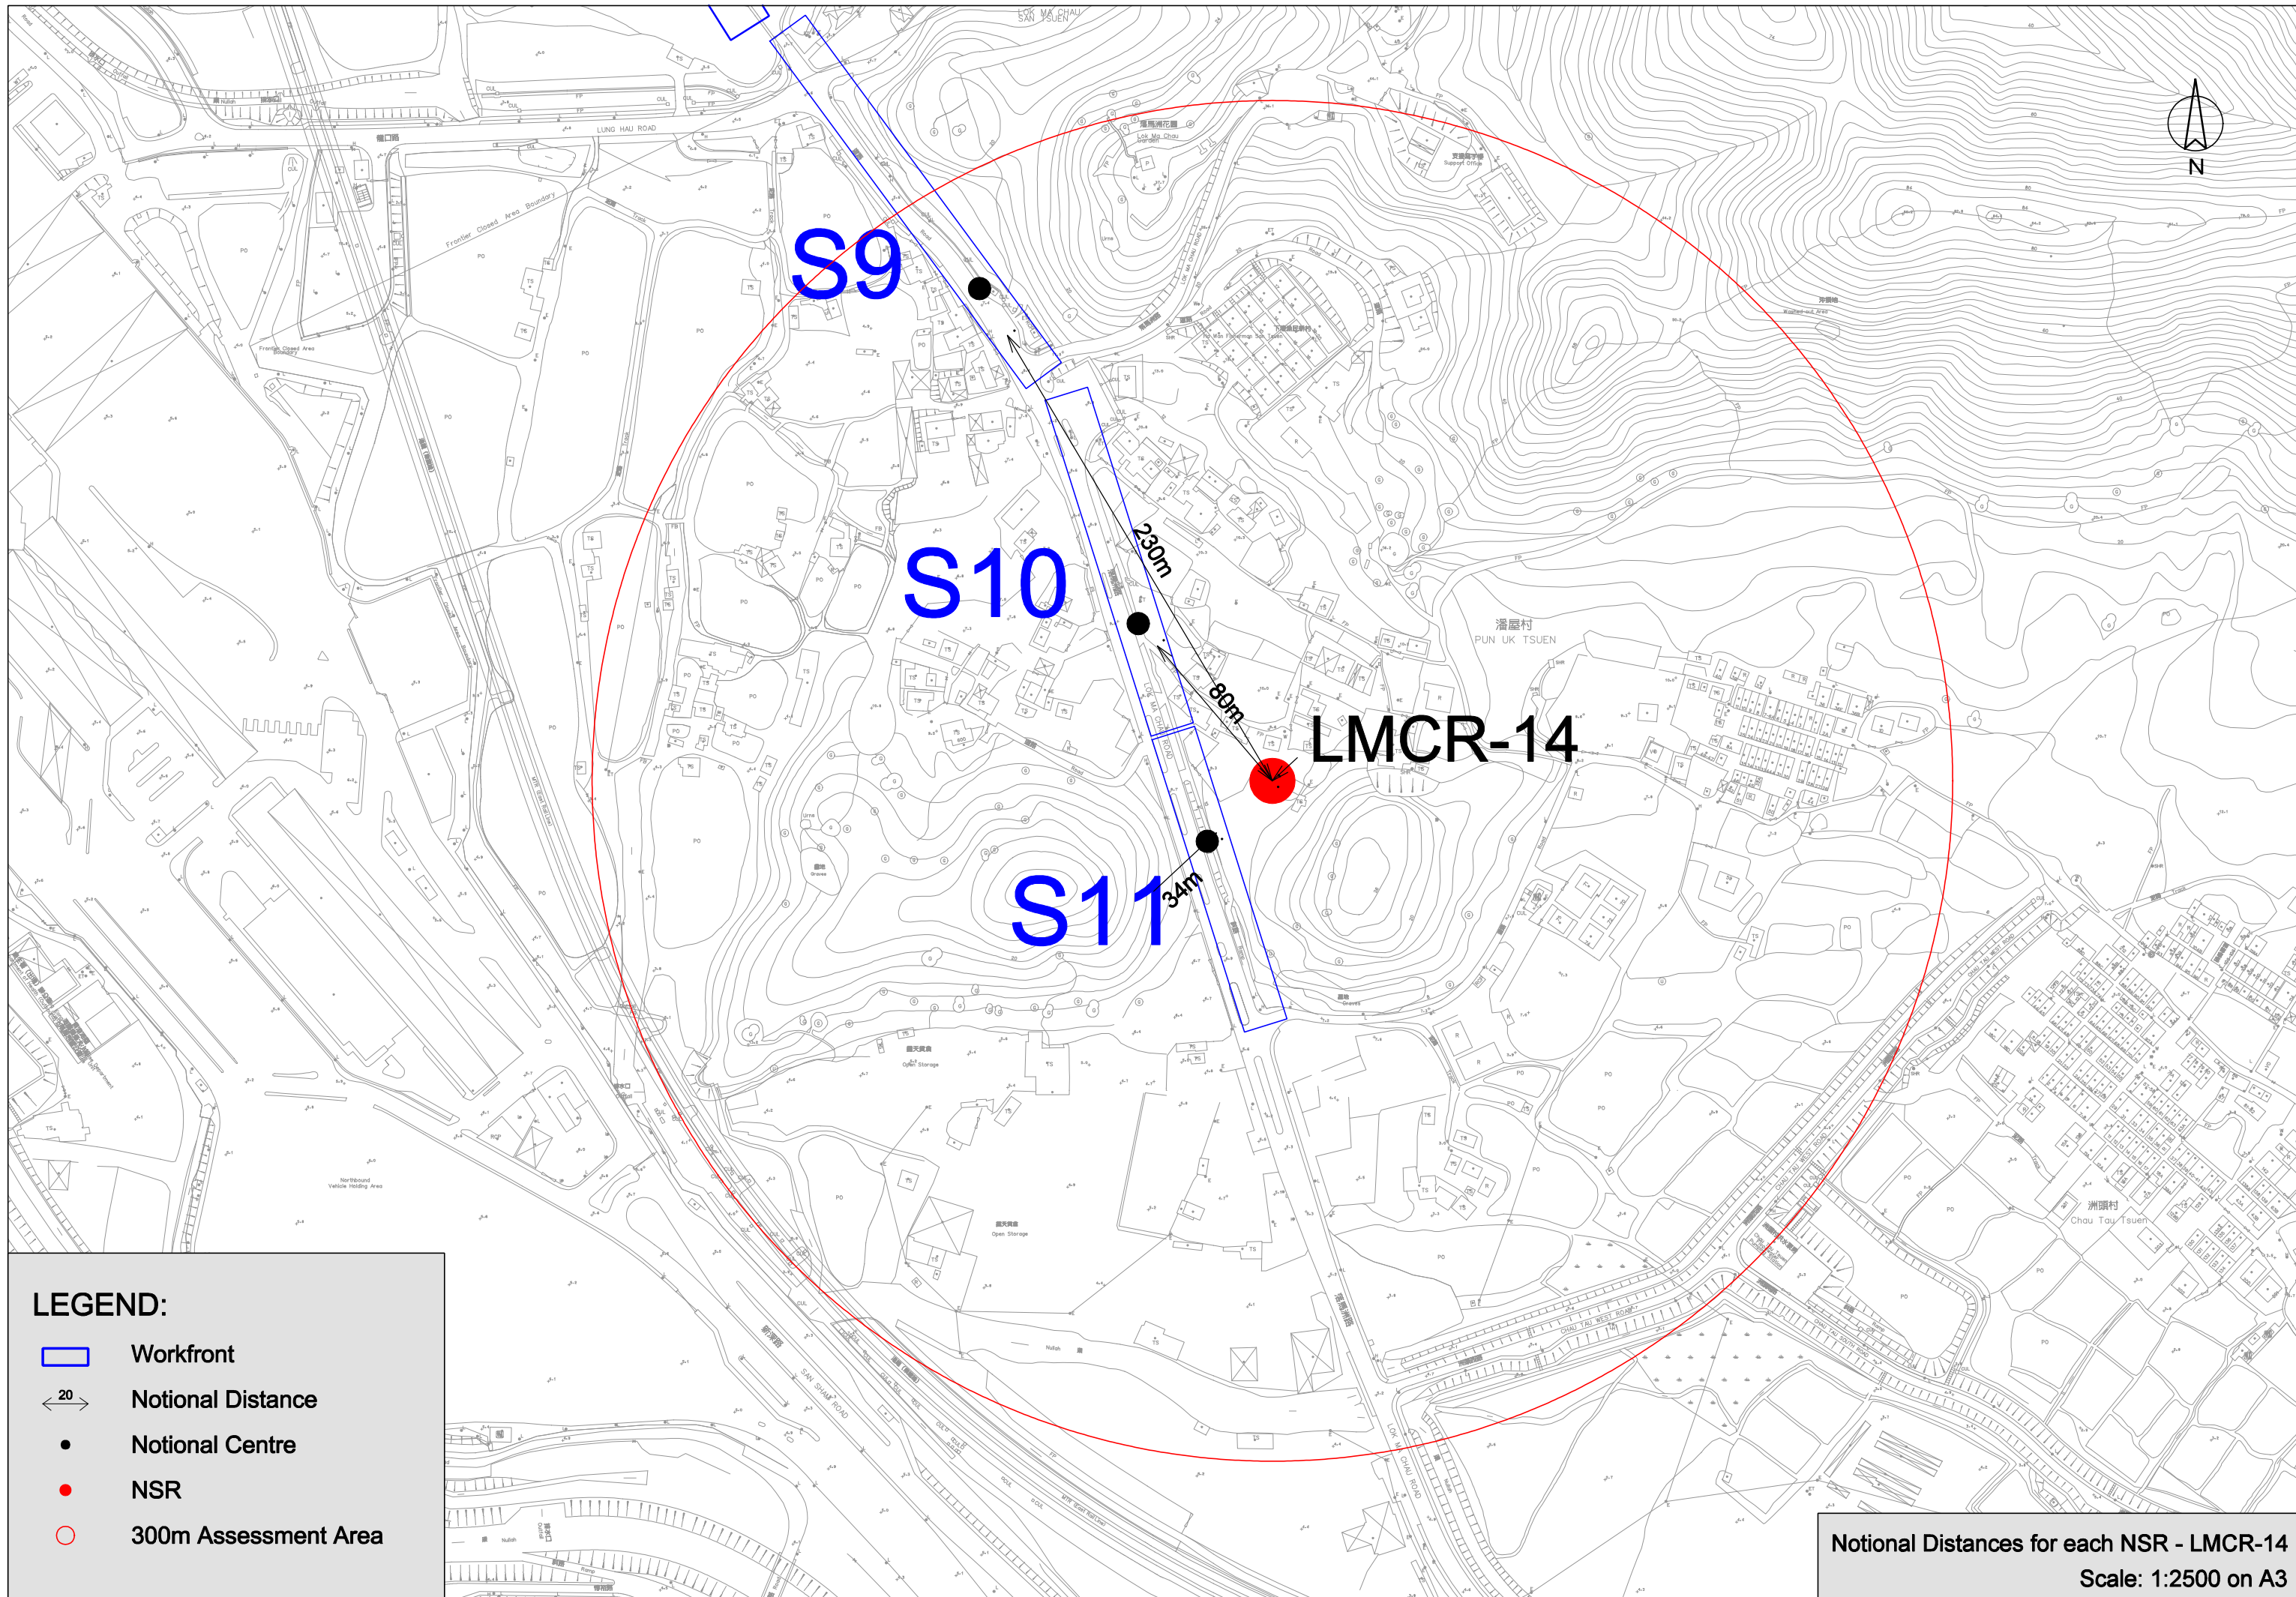

190m

Notional Distances for each NSR - HWTR-6  
Scale: 1:2500 on A3

圳 市

Approximate Northern River Bank

SHAM CHUN RIVER (SHEN ZHEN HE)

深圳河

Z0

Z1

Z2

Z5

Z4

LMCL-P4

45m

225m

**LEGEND:**

- Workfront
- Notional Distance
- Notional Centre
- NSR
- 300m Assessment Area

Notional Distances for each NSR - LMCL-P4  
Scale: 1:2500 on A3

**LEGEND:**

- Workfront
- Notional Distance
- Notional Centre
- NSR
- 300m Assessment Area

**Notional Distances for each NSR - LMCR-14**  
**Scale: 1:2500 on A3**

Notional Distances for each NSR - LMCST-2  
Scale: 1:2500 on A3

- LEGEND:**
- ▭ Workfront
  - ↔ Notional Distance
  - Notional Centre
  - NSR
  - 300m Assessment Area

Notional Distances for each NSR - MTL-20  
Scale: 1:2500 on A3