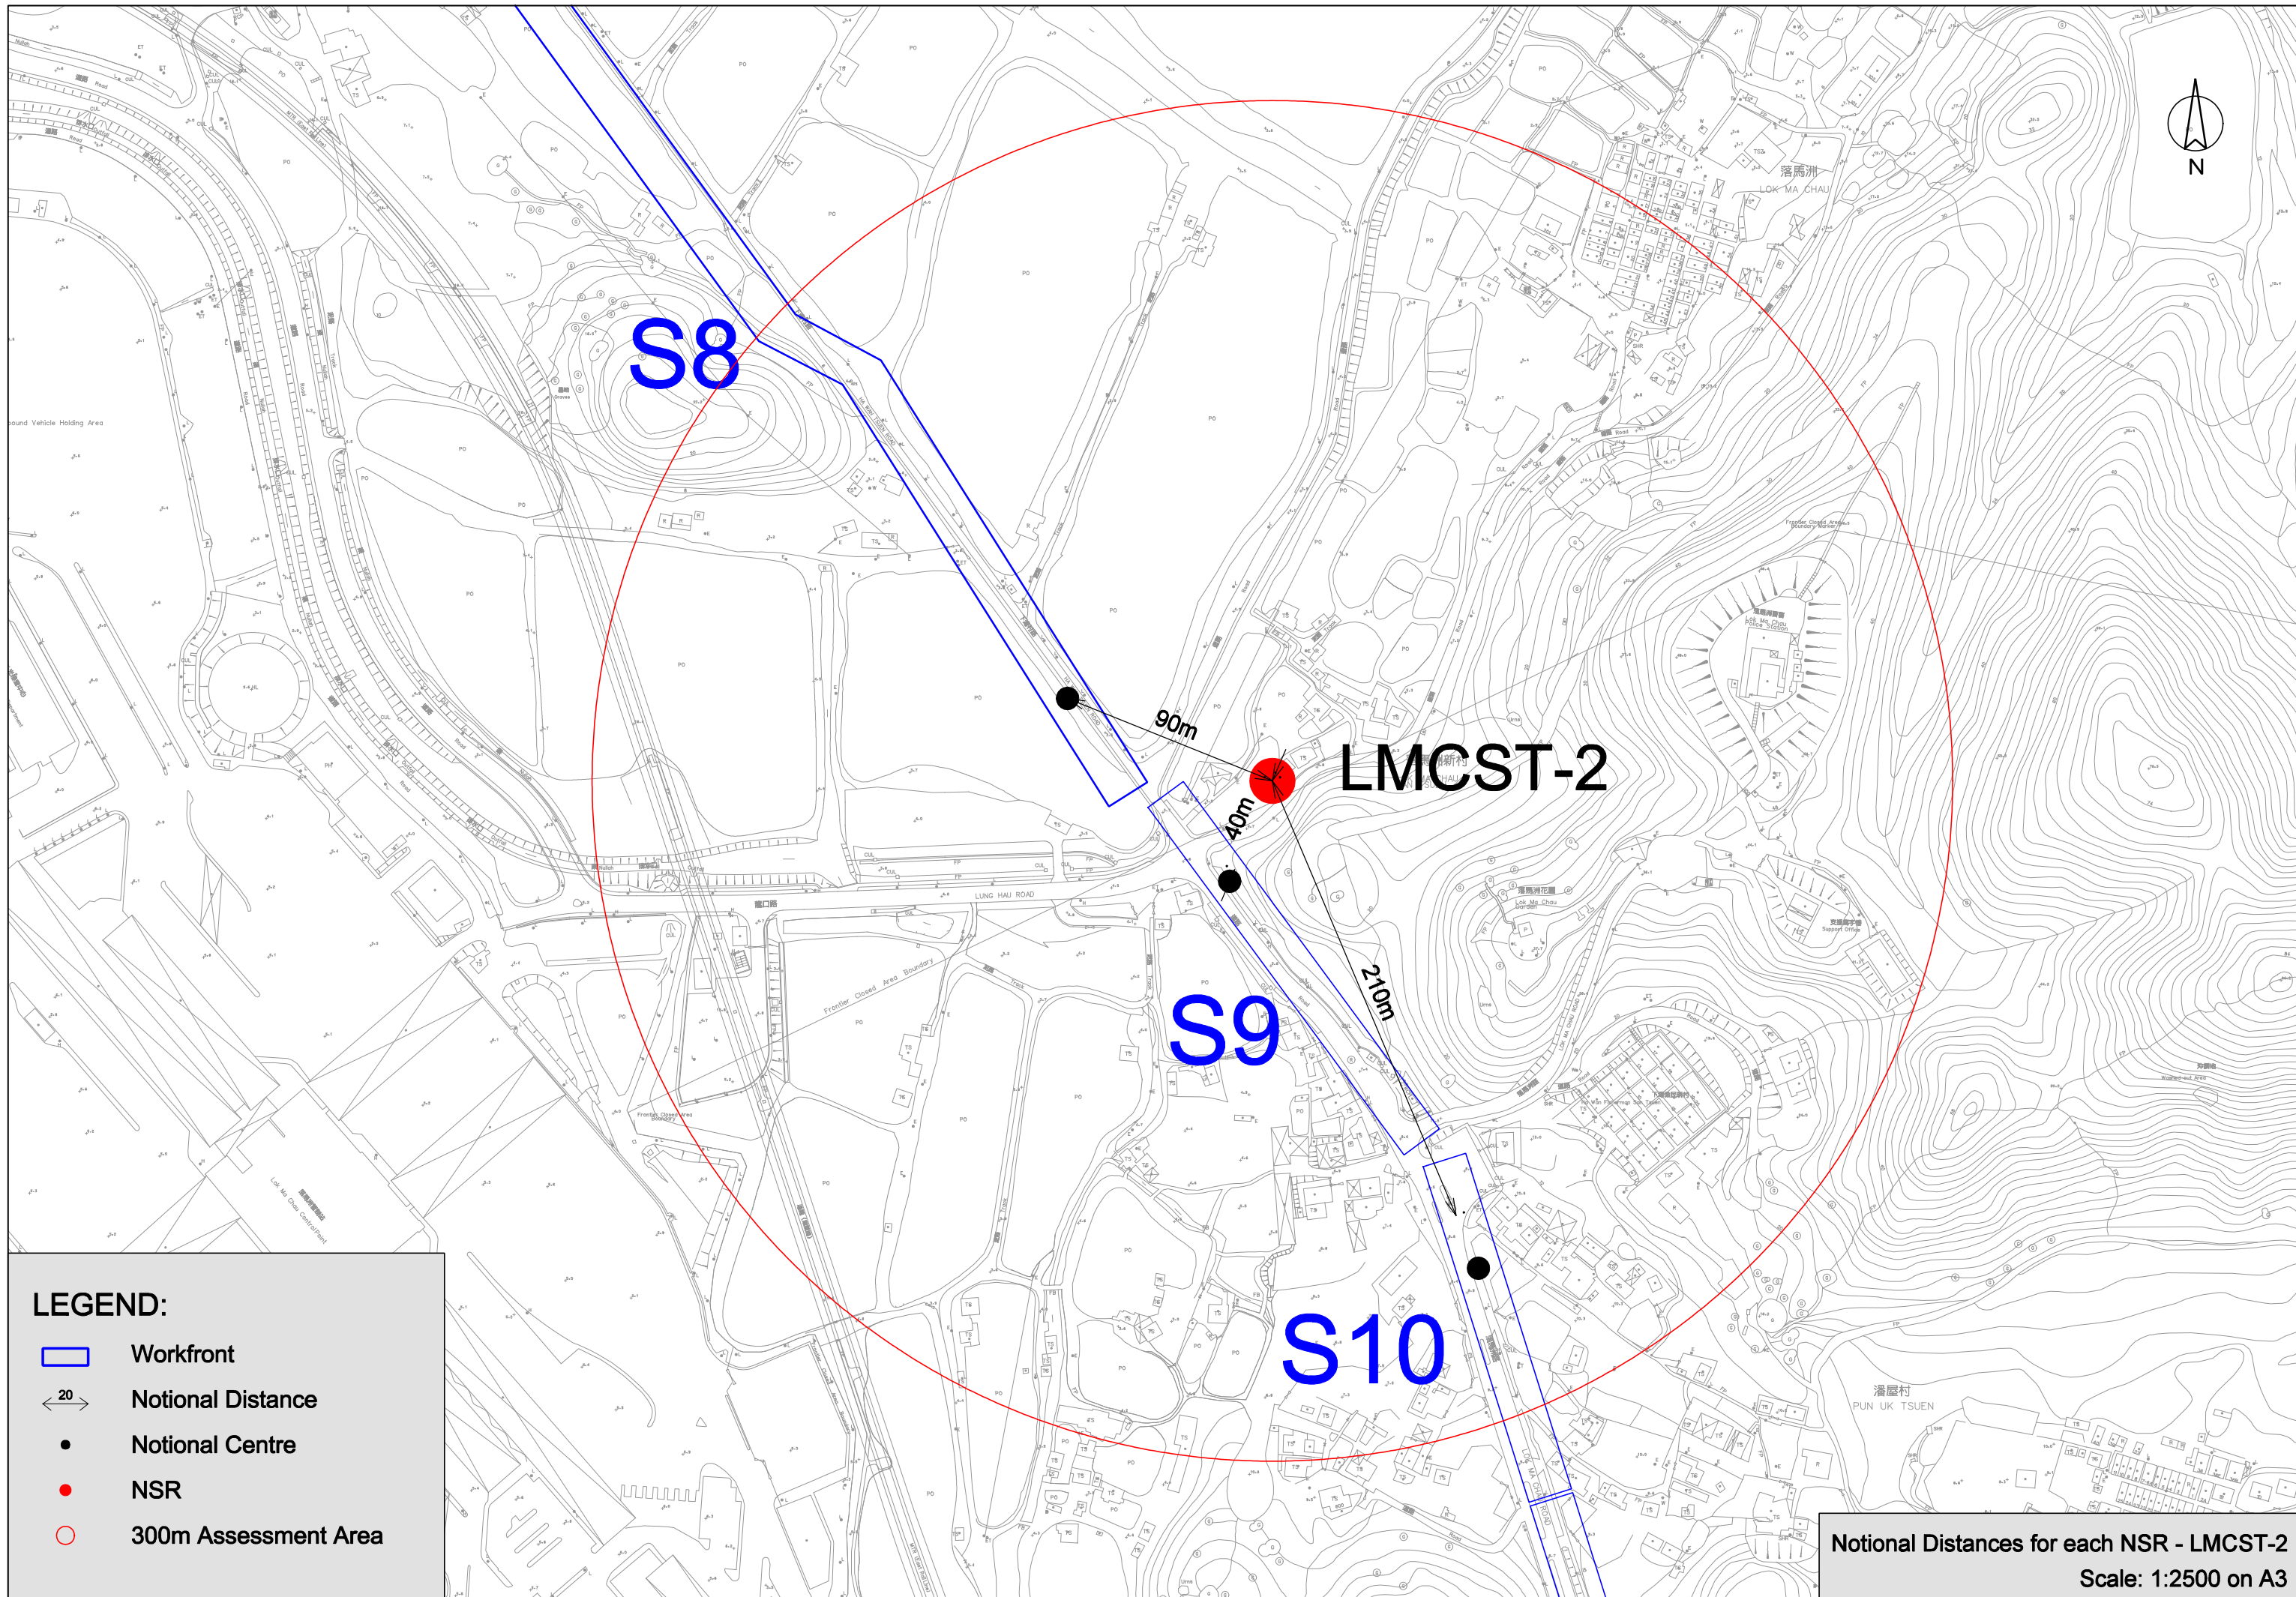

Z2

Z5

Z4

LMCL-P4

45m

225m

**LEGEND:**

- Workfront
- Notional Distance
- Notional Centre
- NSR
- 300m Assessment Area

Notional Distances for each NSR - LMCL-P4  
Scale: 1:2500 on A3

**LEGEND:**

- Workfront
- Notional Distance
- Notional Centre
- NSR
- 300m Assessment Area

**Notional Distances for each NSR - LMCR-14**  
**Scale: 1:2500 on A3**

**LEGEND:**

- Workfront
- Notional Distance
- Notional Centre
- NSR
- 300m Assessment Area

Notional Distances for each NSR - LMCR-15  
Scale: 1:2500 on A3

**LEGEND:**

- Workfront
- Notional Distance
- Notional Centre
- NSR
- 300m Assessment Area

Notional Distances for each NSR - LMCST-2  
Scale: 1:2500 on A3

- LEGEND:**
- ▭ Workfront
  - ↔ Notional Distance
  - Notional Centre
  - NSR
  - 300m Assessment Area

Notional Distances for each NSR - MTL-20  
Scale: 1:2500 on A3