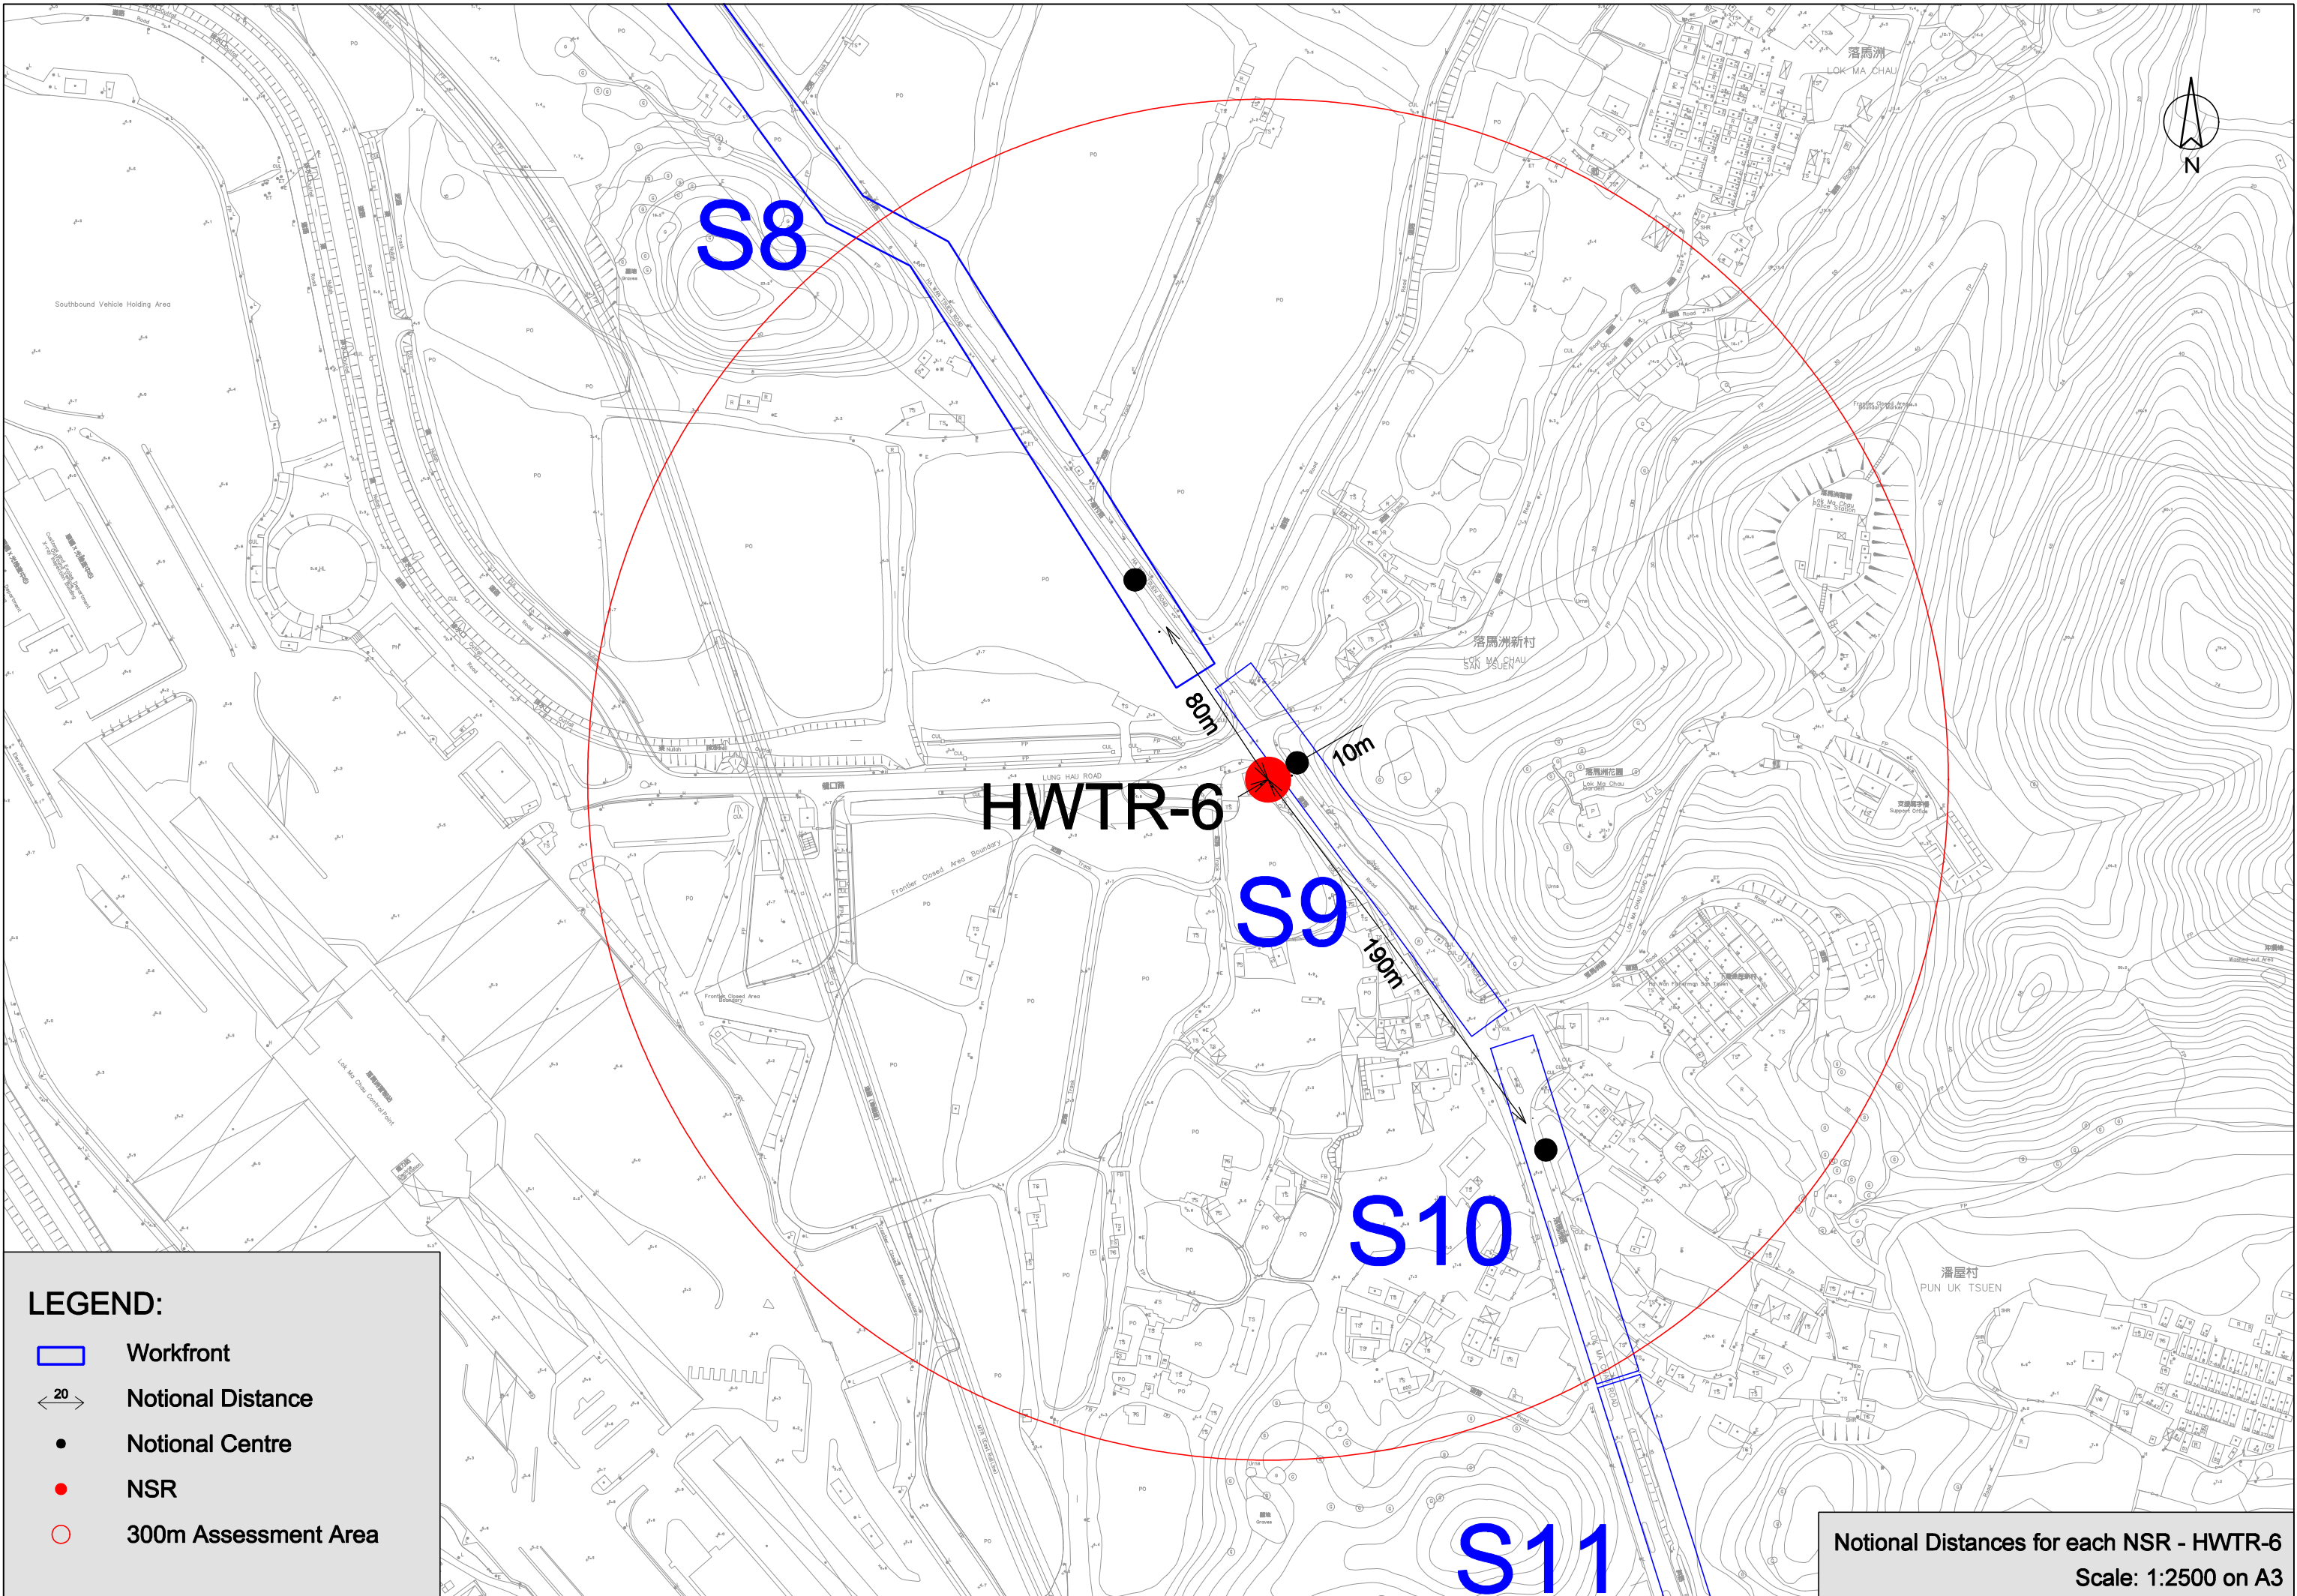

S8

HWTR-6

S9

S10

S11

80m

10m

190m

Notional Distances for each NSR - HWTR-6
Scale: 1:2500 on A3