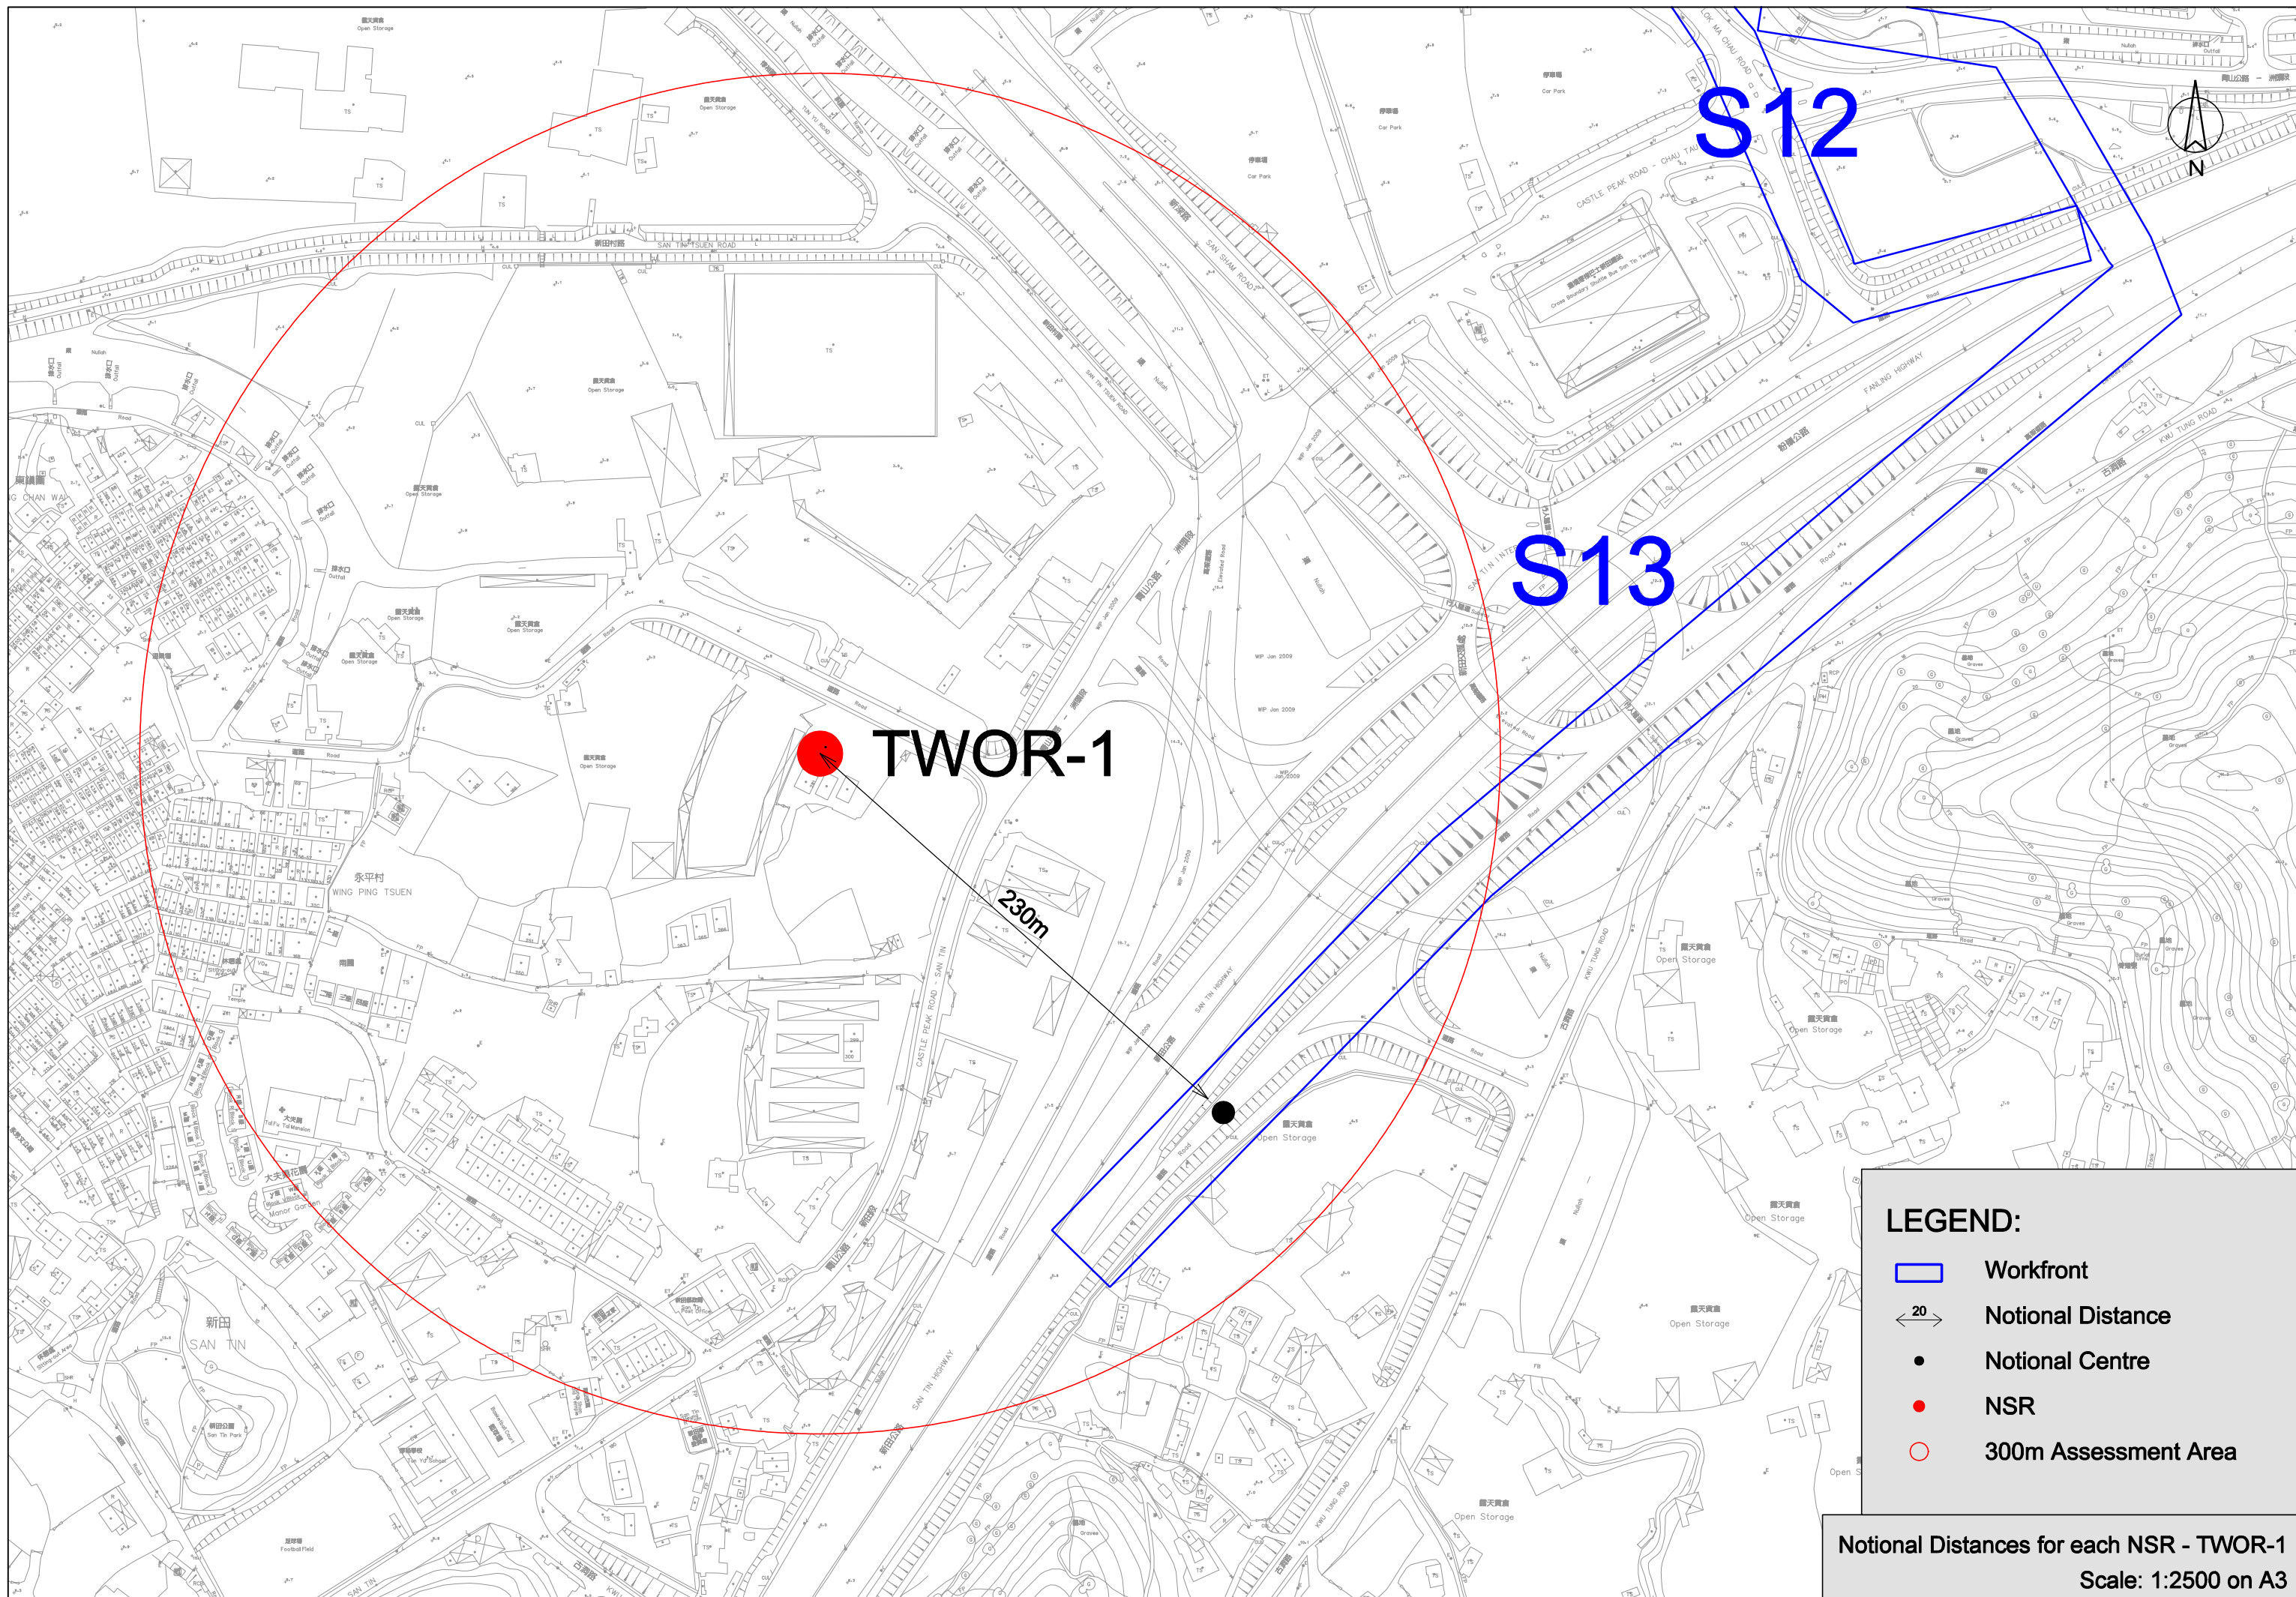

Notional Distances for each NSR - LMCST-2  
Scale: 1:2500 on A3

- LEGEND:**
- ▭ Workfront
  - ↔ Notional Distance
  - Notional Centre
  - NSR
  - 300m Assessment Area

Notional Distances for each NSR - MTL-20  
Scale: 1:2500 on A3

Z2

S19

MTLR-1

S18

S20

- LEGEND:**
-  Workfront
  -  Notional Distance
  -  Notional Centre
  -  NSR
  -  300m Assessment Area

Notional Distances for each NSR - MTLR-1  
Scale: 1:2500 on A3

**LEGEND:**

- Workfront
- Notional Distance
- Notional Centre
- NSR
- 300m Assessment Area

Notional Distances for each NSR - SSR-2  
Scale: 1:2500 on A3

**LEGEND:**

-  Workfront
-  Notional Distance
-  Notional Centre
-  NSR
-  300m Assessment Area

**Notional Distances for each NSR - TWOR-1**  
**Scale: 1:2500 on A3**