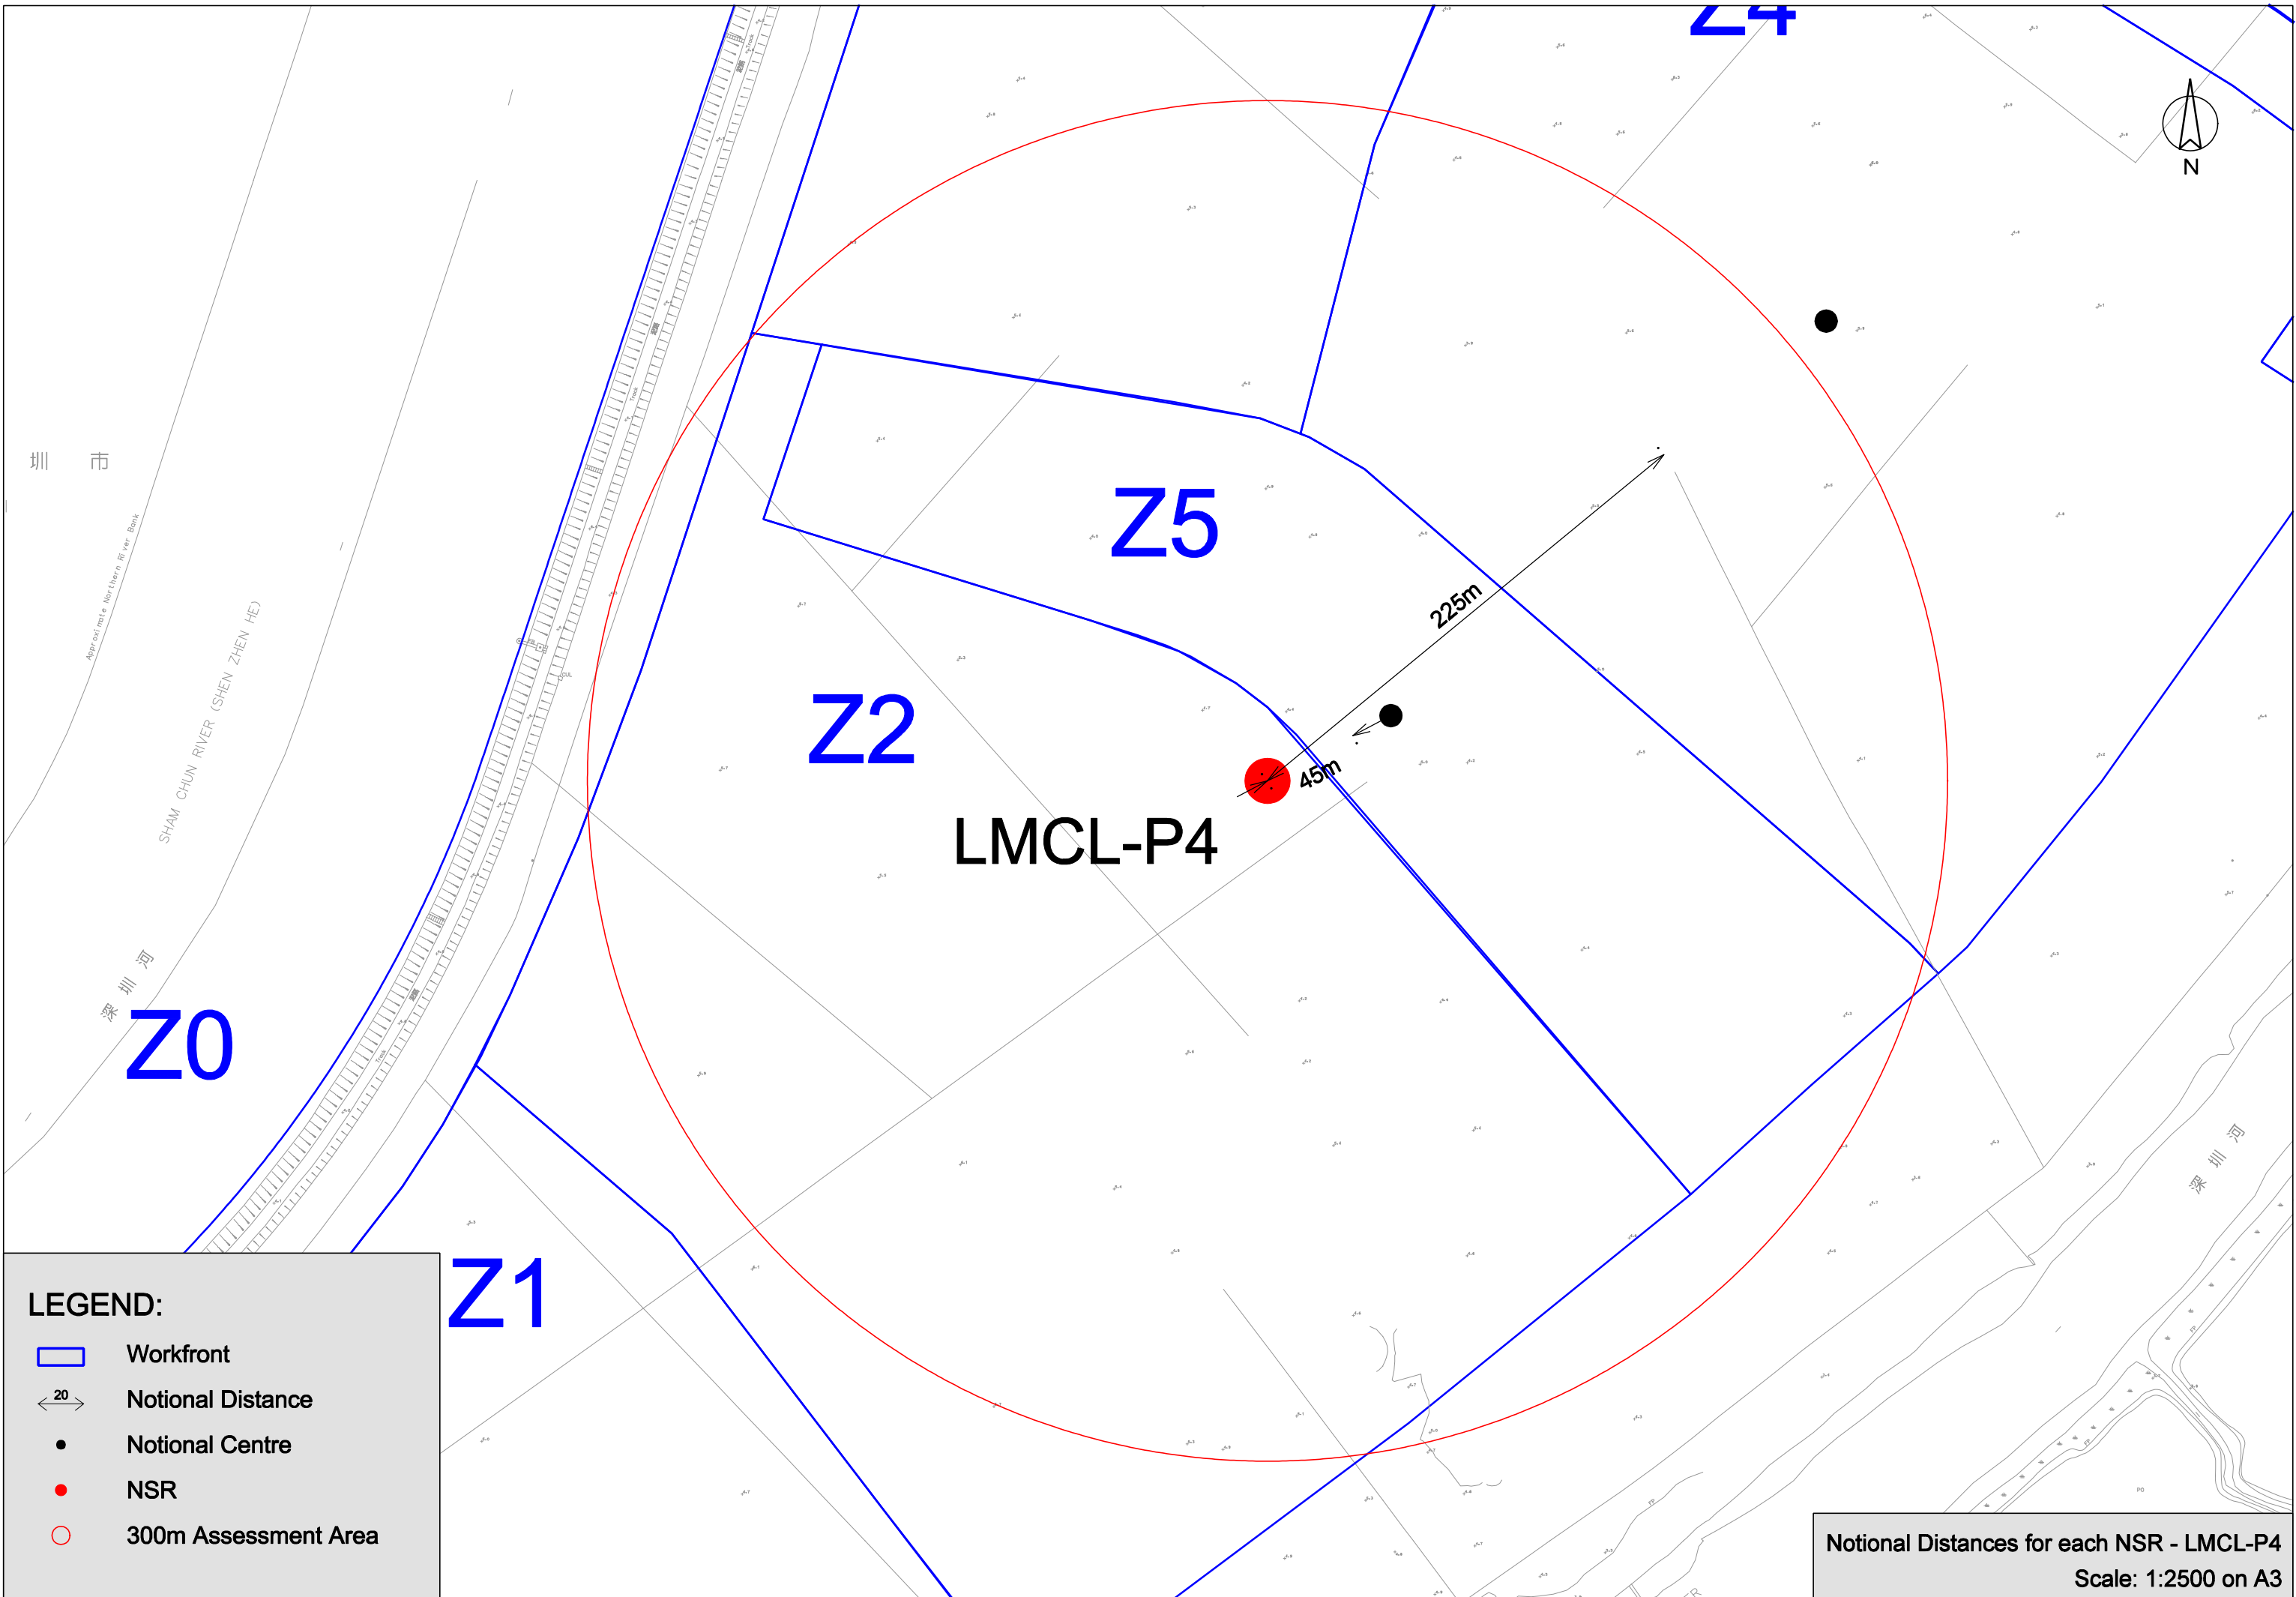

Notional Distances for each NSR - HWTR-20  
Scale: 1:2500 on A3

S8

HWTR-6

S9

S10

S11

80m

10m

190m

Notional Distances for each NSR - HWTR-6  
Scale: 1:2500 on A3

圳 市

Approximate Northern River Bank

SHAM CHUN RIVER (SHEN ZHEN HE)

深圳河

Z0

Z1