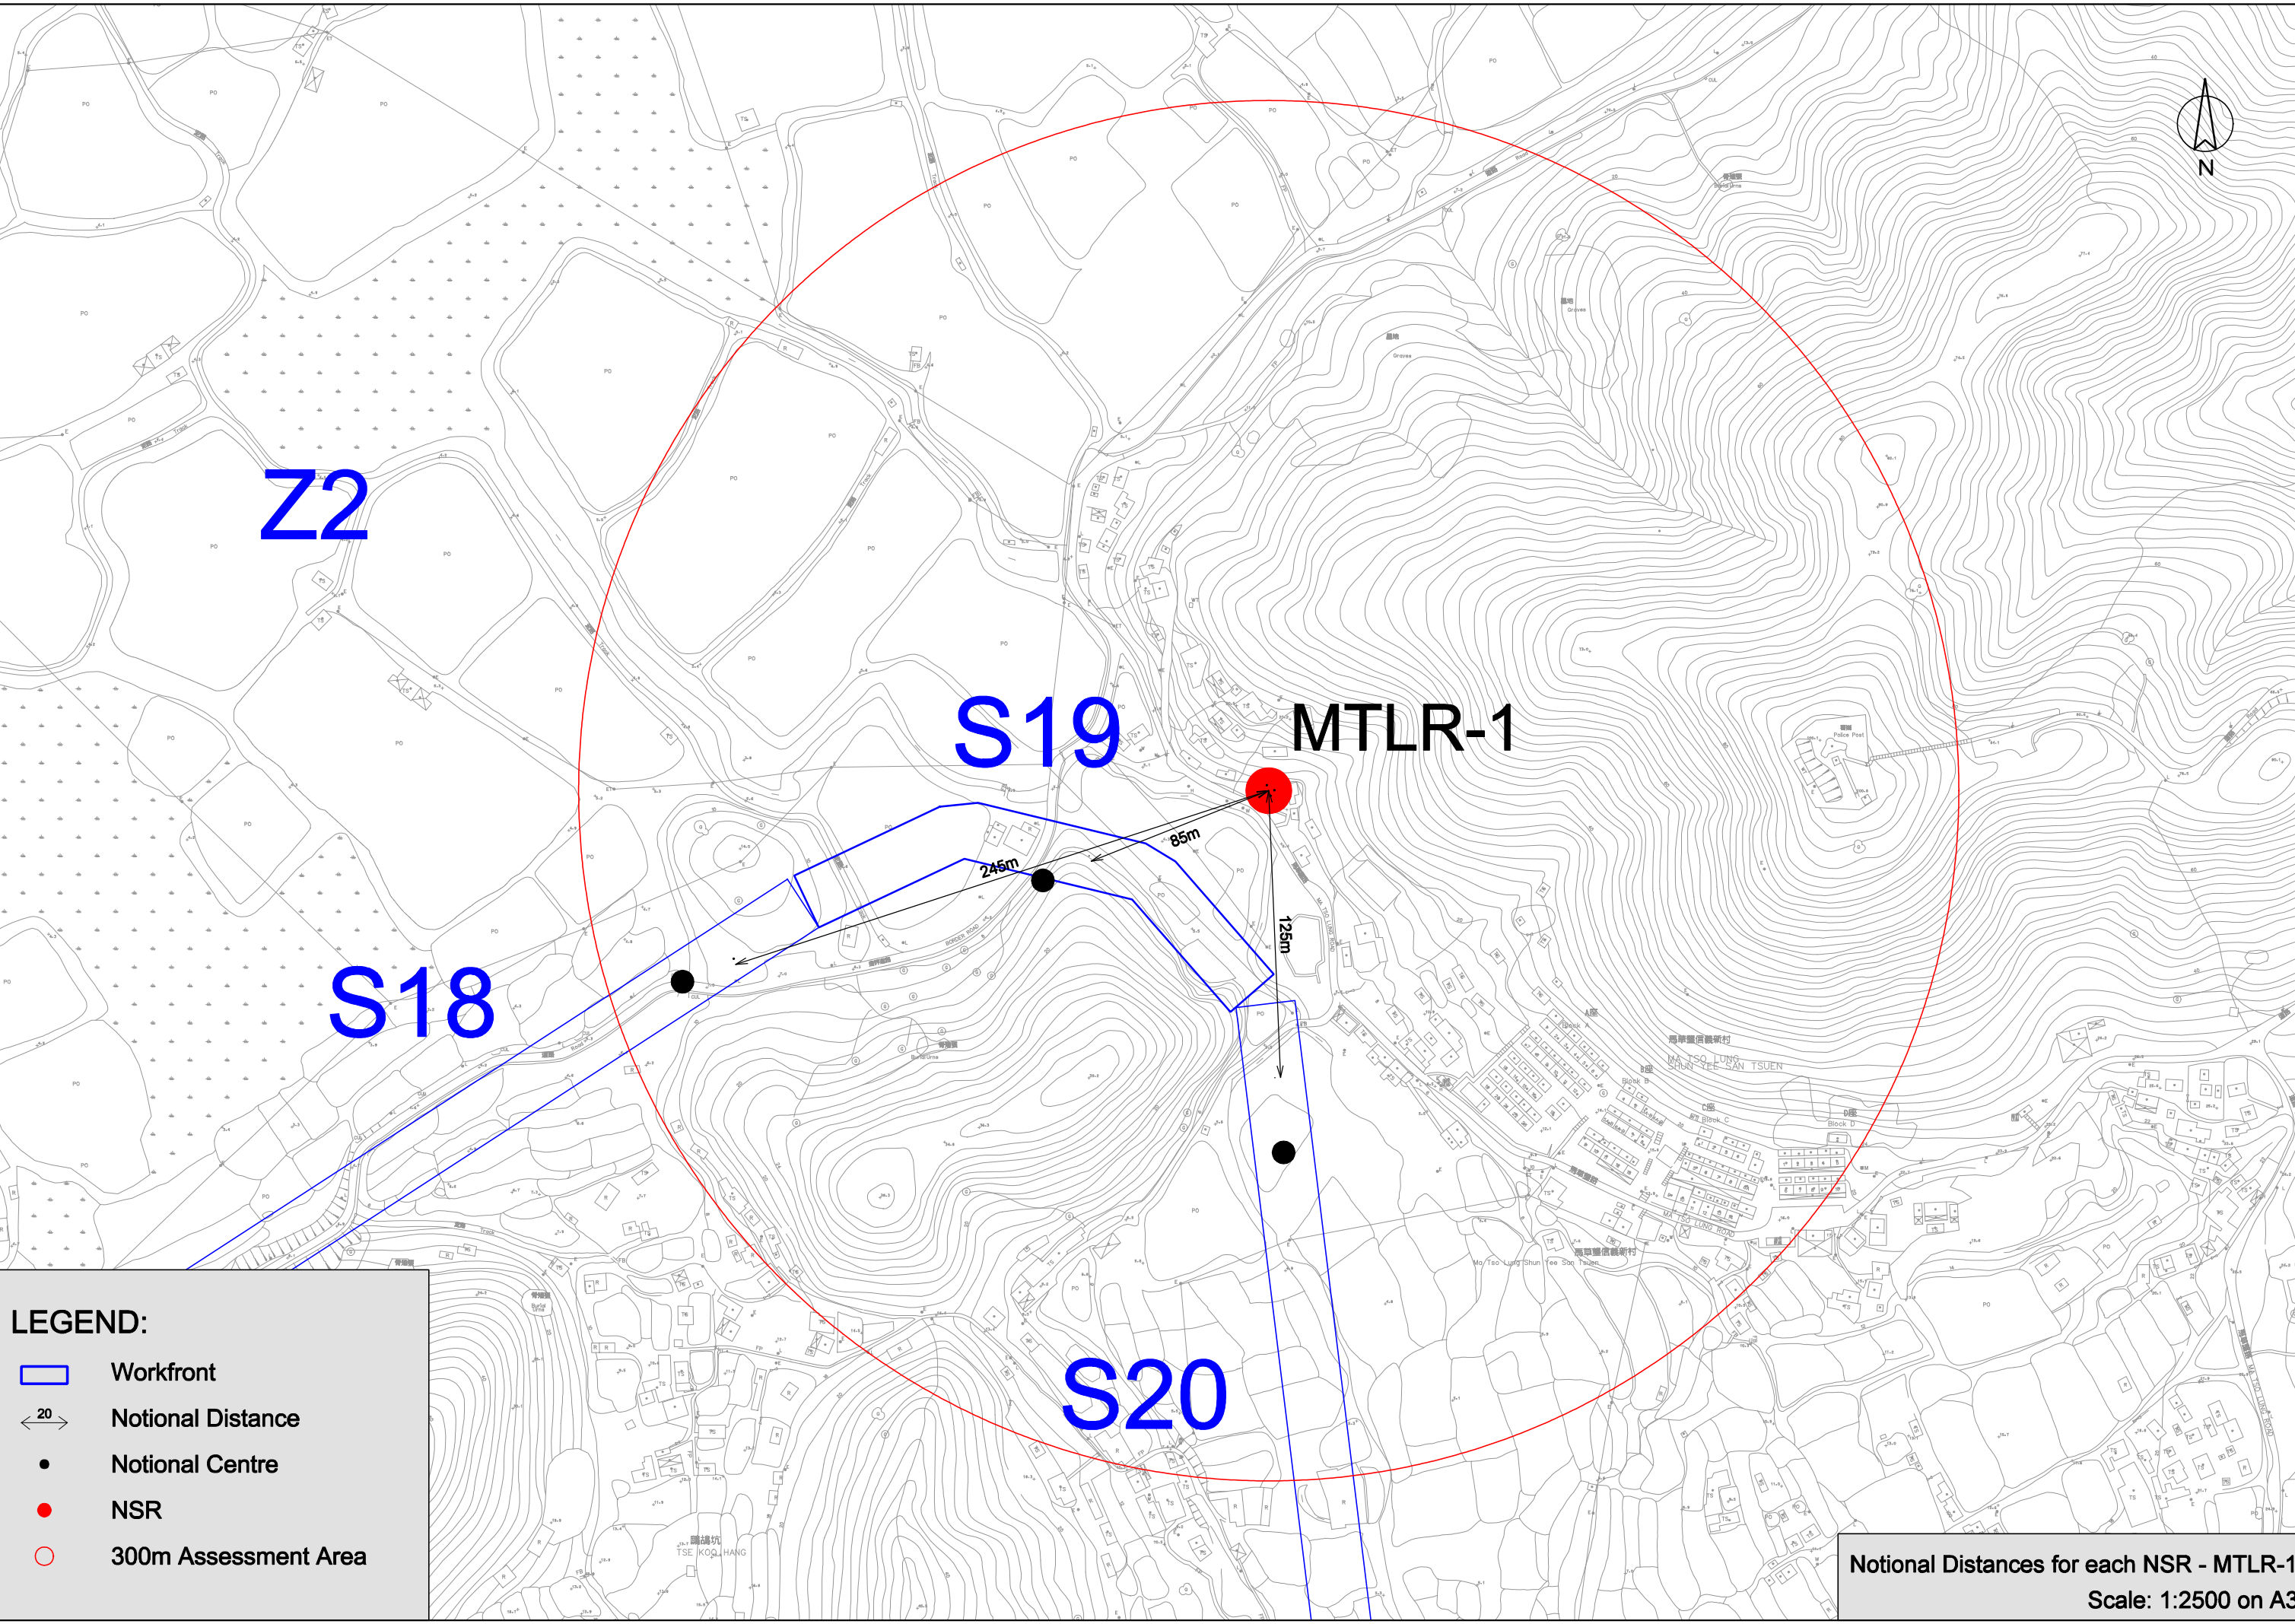

Notional Distances for each NSR - LMCST-2  
Scale: 1:2500 on A3

- LEGEND:**
- ▭ Workfront
  - ↔ Notional Distance
  - Notional Centre
  - NSR
  - 300m Assessment Area

Notional Distances for each NSR - MTL-20  
Scale: 1:2500 on A3

Z2

S19

MTLR-1

S18

S20

- LEGEND:**
-  Workfront
  -  Notional Distance
  -  Notional Centre
  -  NSR
  -  300m Assessment Area

Notional Distances for each NSR - MTLR-1  
Scale: 1:2500 on A3

**LEGEND:**

- Workfront
- Notional Distance
- Notional Centre
- NSR
- 300m Assessment Area

Notional Distances for each NSR - SSR-2  
Scale: 1:2500 on A3

**LEGEND:**

-  Workfront
-  Notional Distance
-  Notional Centre
-  NSR
-  300m Assessment Area

**Notional Distances for each NSR - TWOR-1**  
**Scale: 1:2500 on A3**