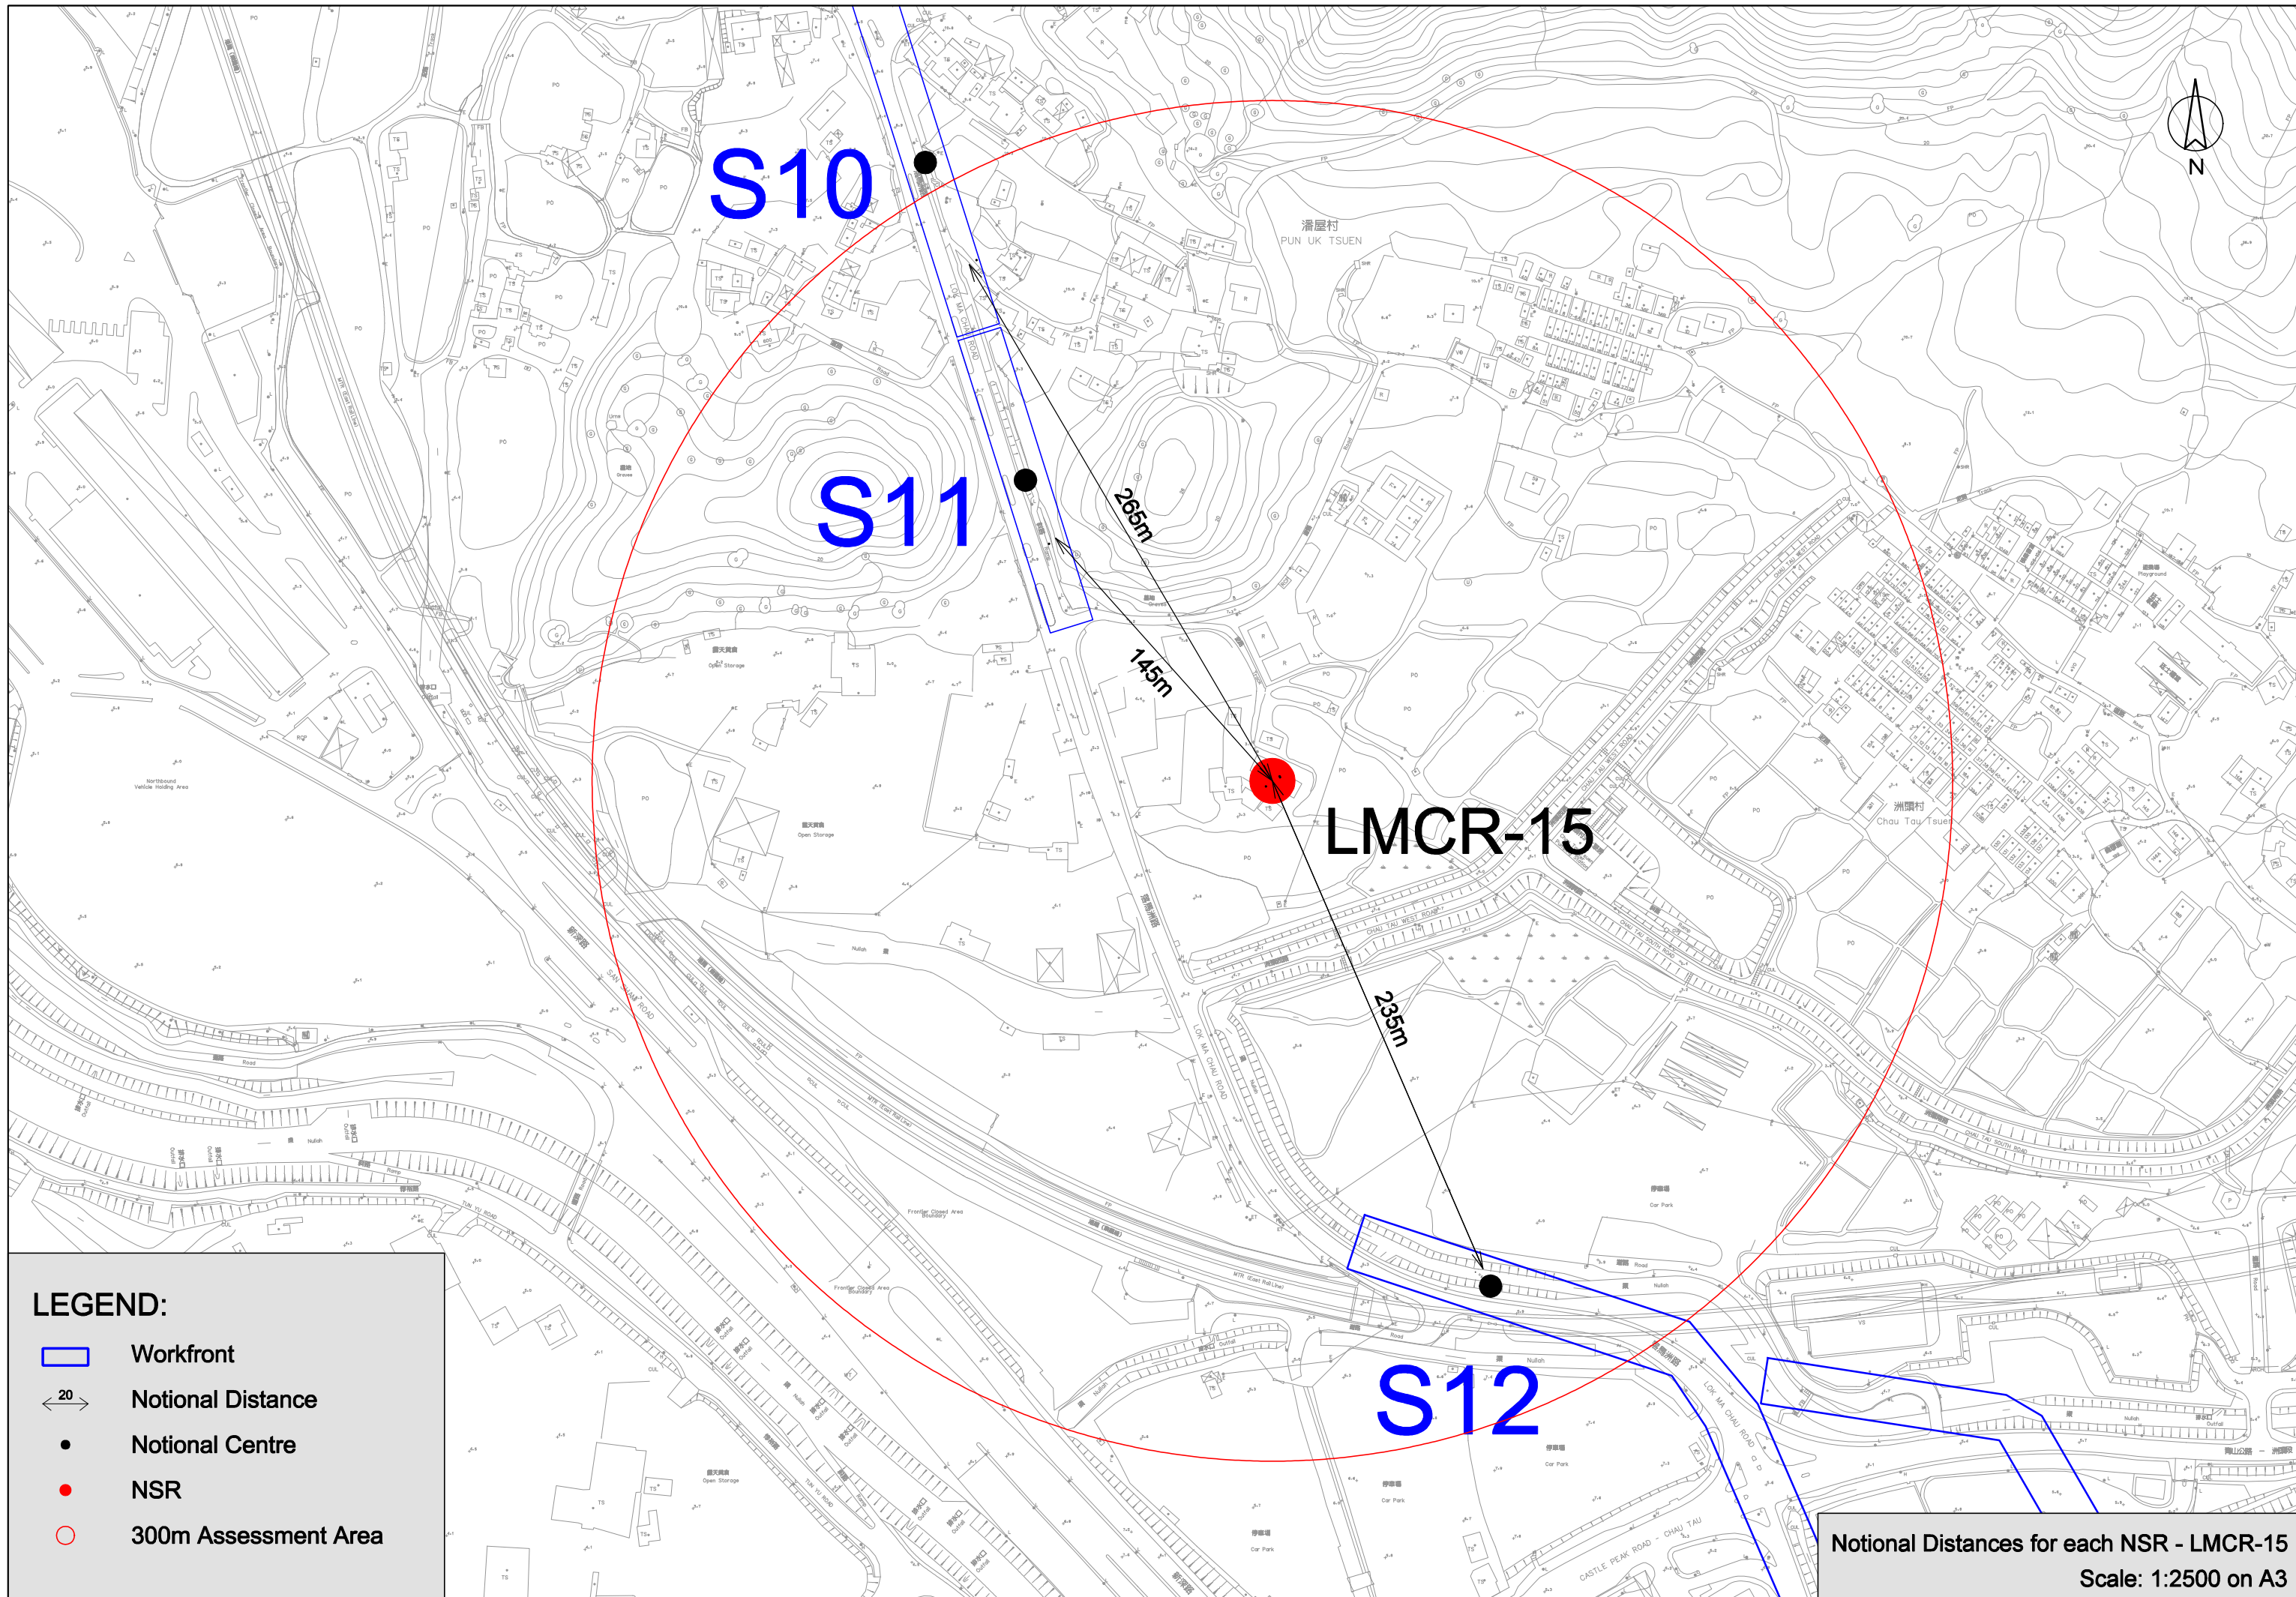

190m

Notional Distances for each NSR - HWTR-6  
Scale: 1:2500 on A3

圳 市

Approximate Northern River Bank

SHAM CHUN RIVER (SHEN ZHEN HE)

深圳河

Z0

Z1

Z2

Z5

Z4

LMCL-P4

45m

225m

**LEGEND:**

- Workfront
- Notional Distance
- Notional Centre
- NSR
- 300m Assessment Area

Notional Distances for each NSR - LMCL-P4  
Scale: 1:2500 on A3

**LEGEND:**

- Workfront
- Notional Distance
- Notional Centre
- NSR
- 300m Assessment Area

**Notional Distances for each NSR - LMCR-14**  
**Scale: 1:2500 on A3**

**LEGEND:**

- Workfront
- Notional Distance
- Notional Centre
- NSR
- 300m Assessment Area

Notional Distances for each NSR - LMCR-15  
Scale: 1:2500 on A3

**LEGEND:**

- Workfront
- Notional Distance
- Notional Centre
- NSR
- 300m Assessment Area