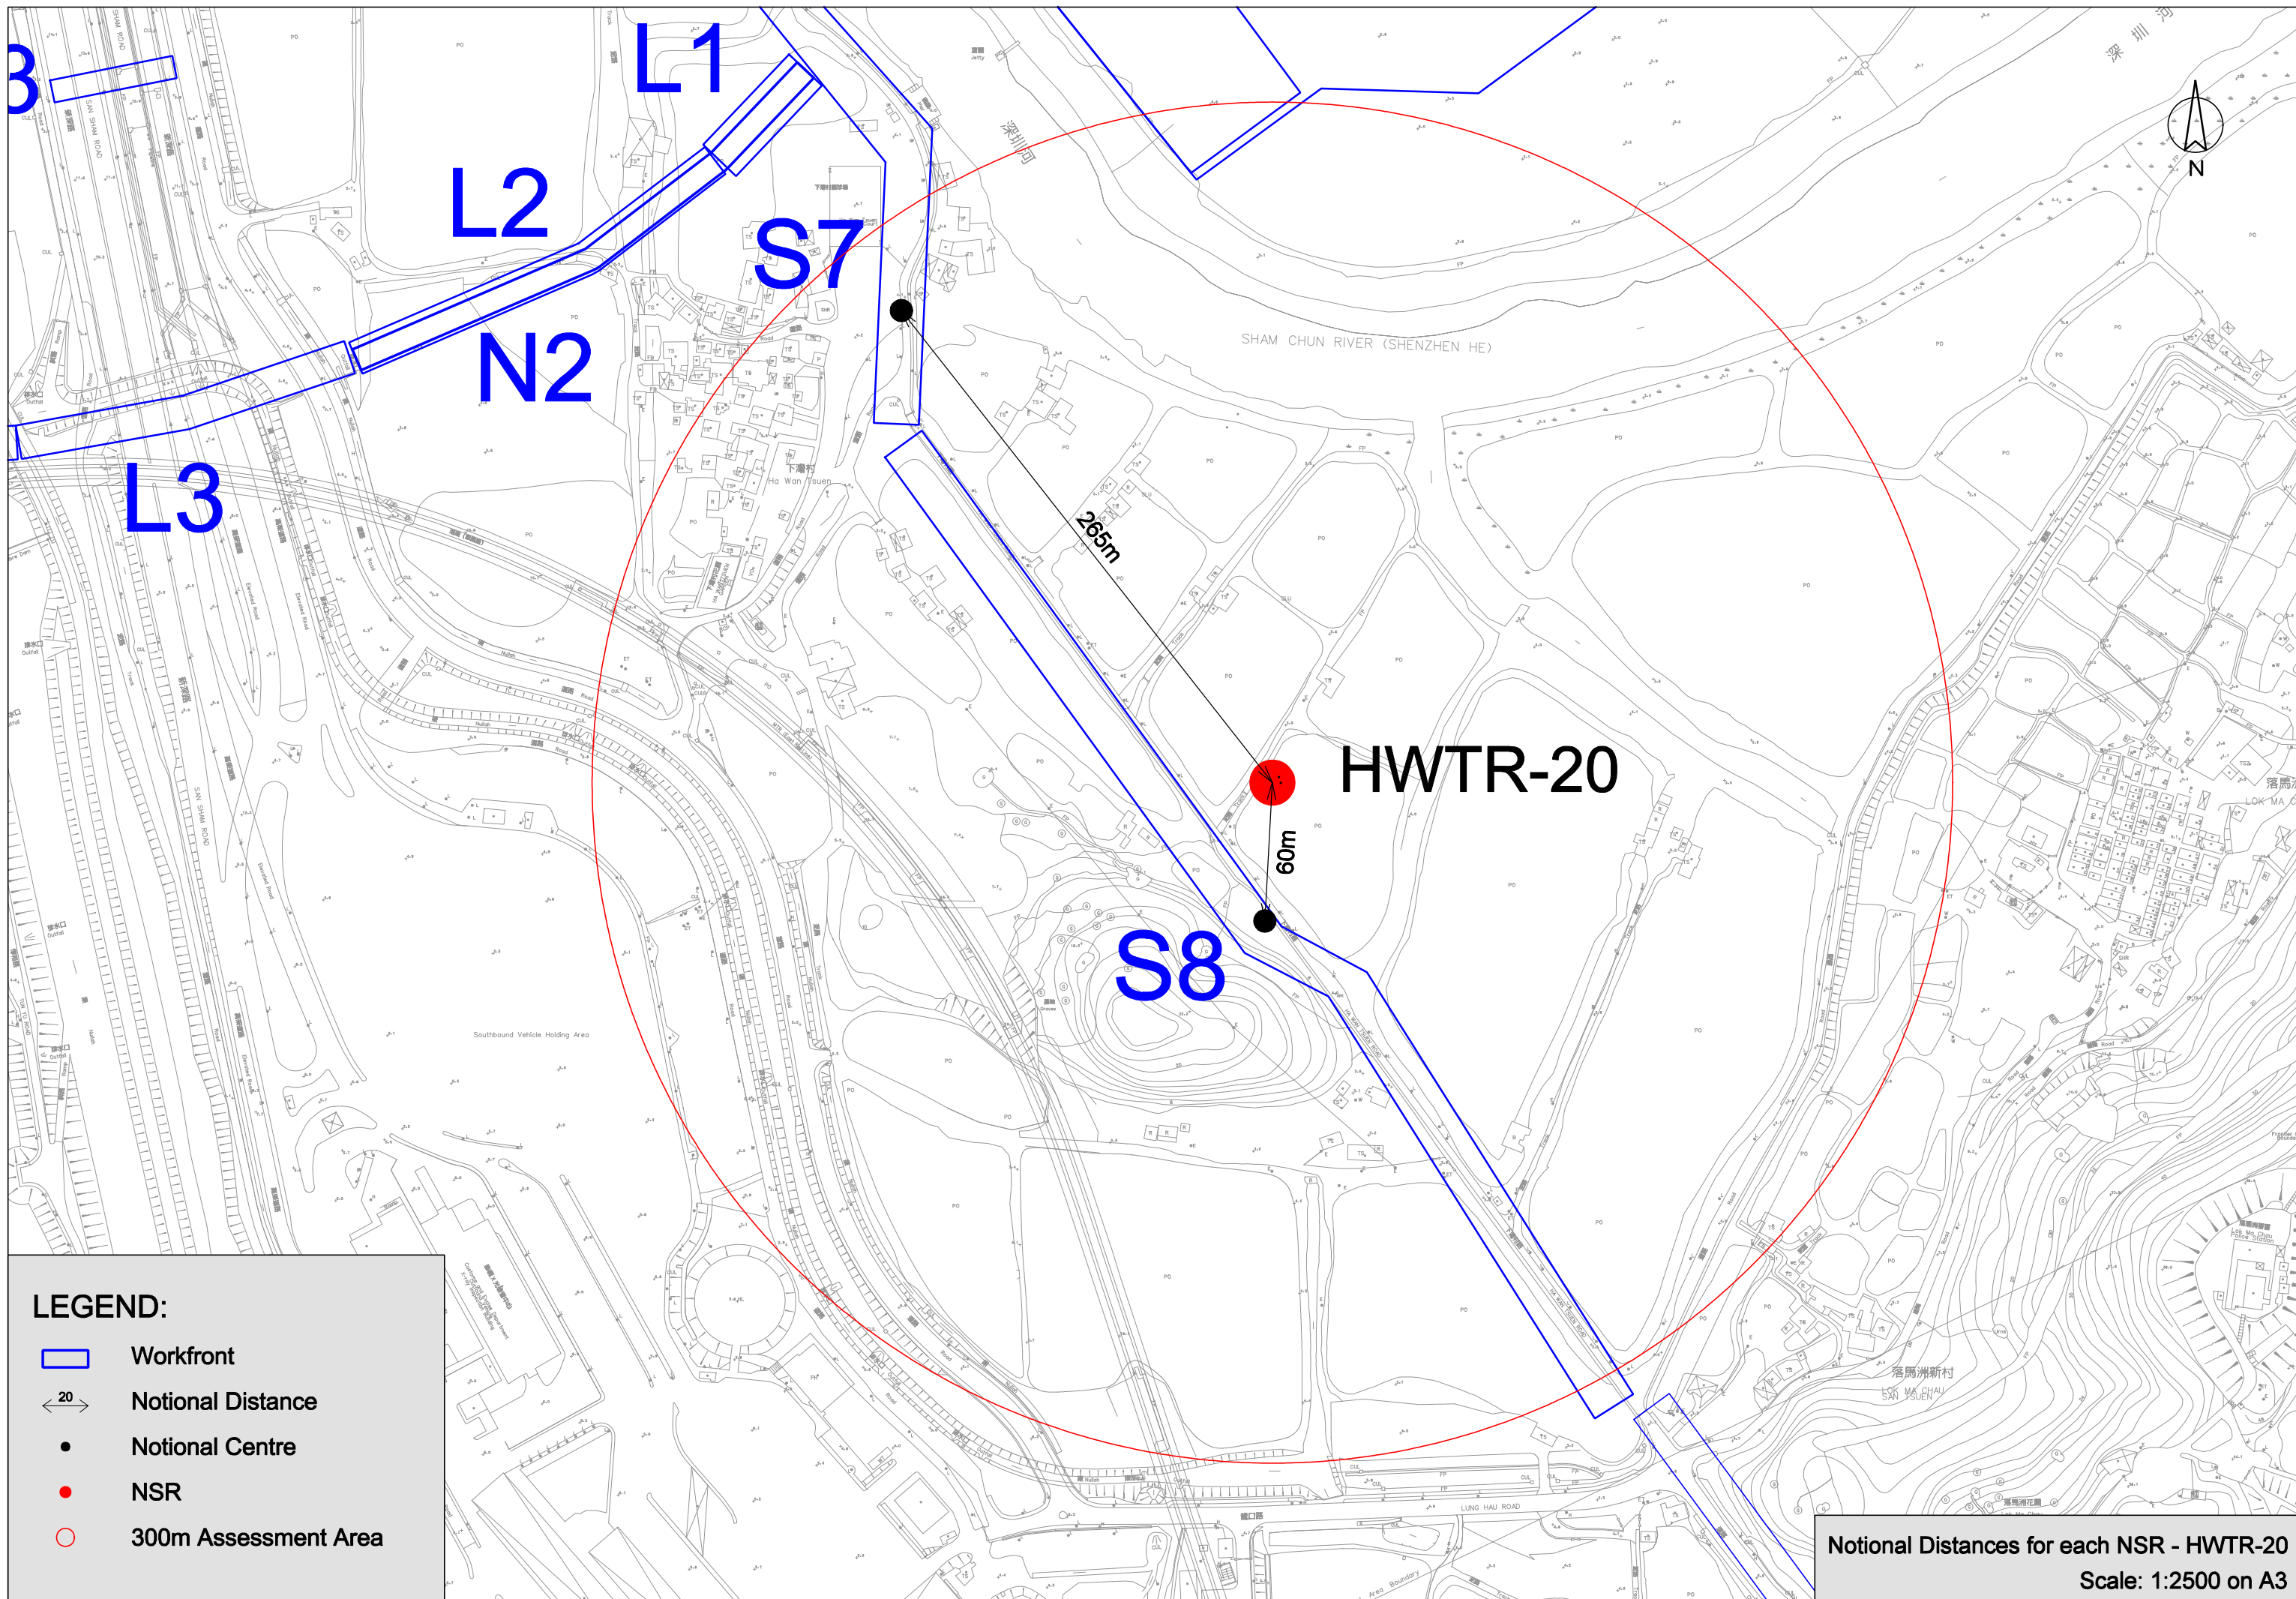

Notional Distances for each NSR - HWT-8  
Scale: 1:4000 on A3

深圳市  
SHENZHEN SHI

- LEGEND:**
-  Workfront
  -  Notional Distance
  -  Notional Centre
  -  NSR
  -  300m Assessment Area

Notional Distances for each NSR - HWTR-1  
Scale: 1:4000 on A3

**LEGEND:**

- Workfront
- Notional Distance
- Notional Centre
- NSR
- 300m Assessment Area

**Notional Distances for each NSR - HWTR-11**  
 Scale: 1:2500 on A3

**LEGEND:**

- ▭ Workfront
- ↔ Notional Distance
- Notional Centre
- NSR
- 300m Assessment Area