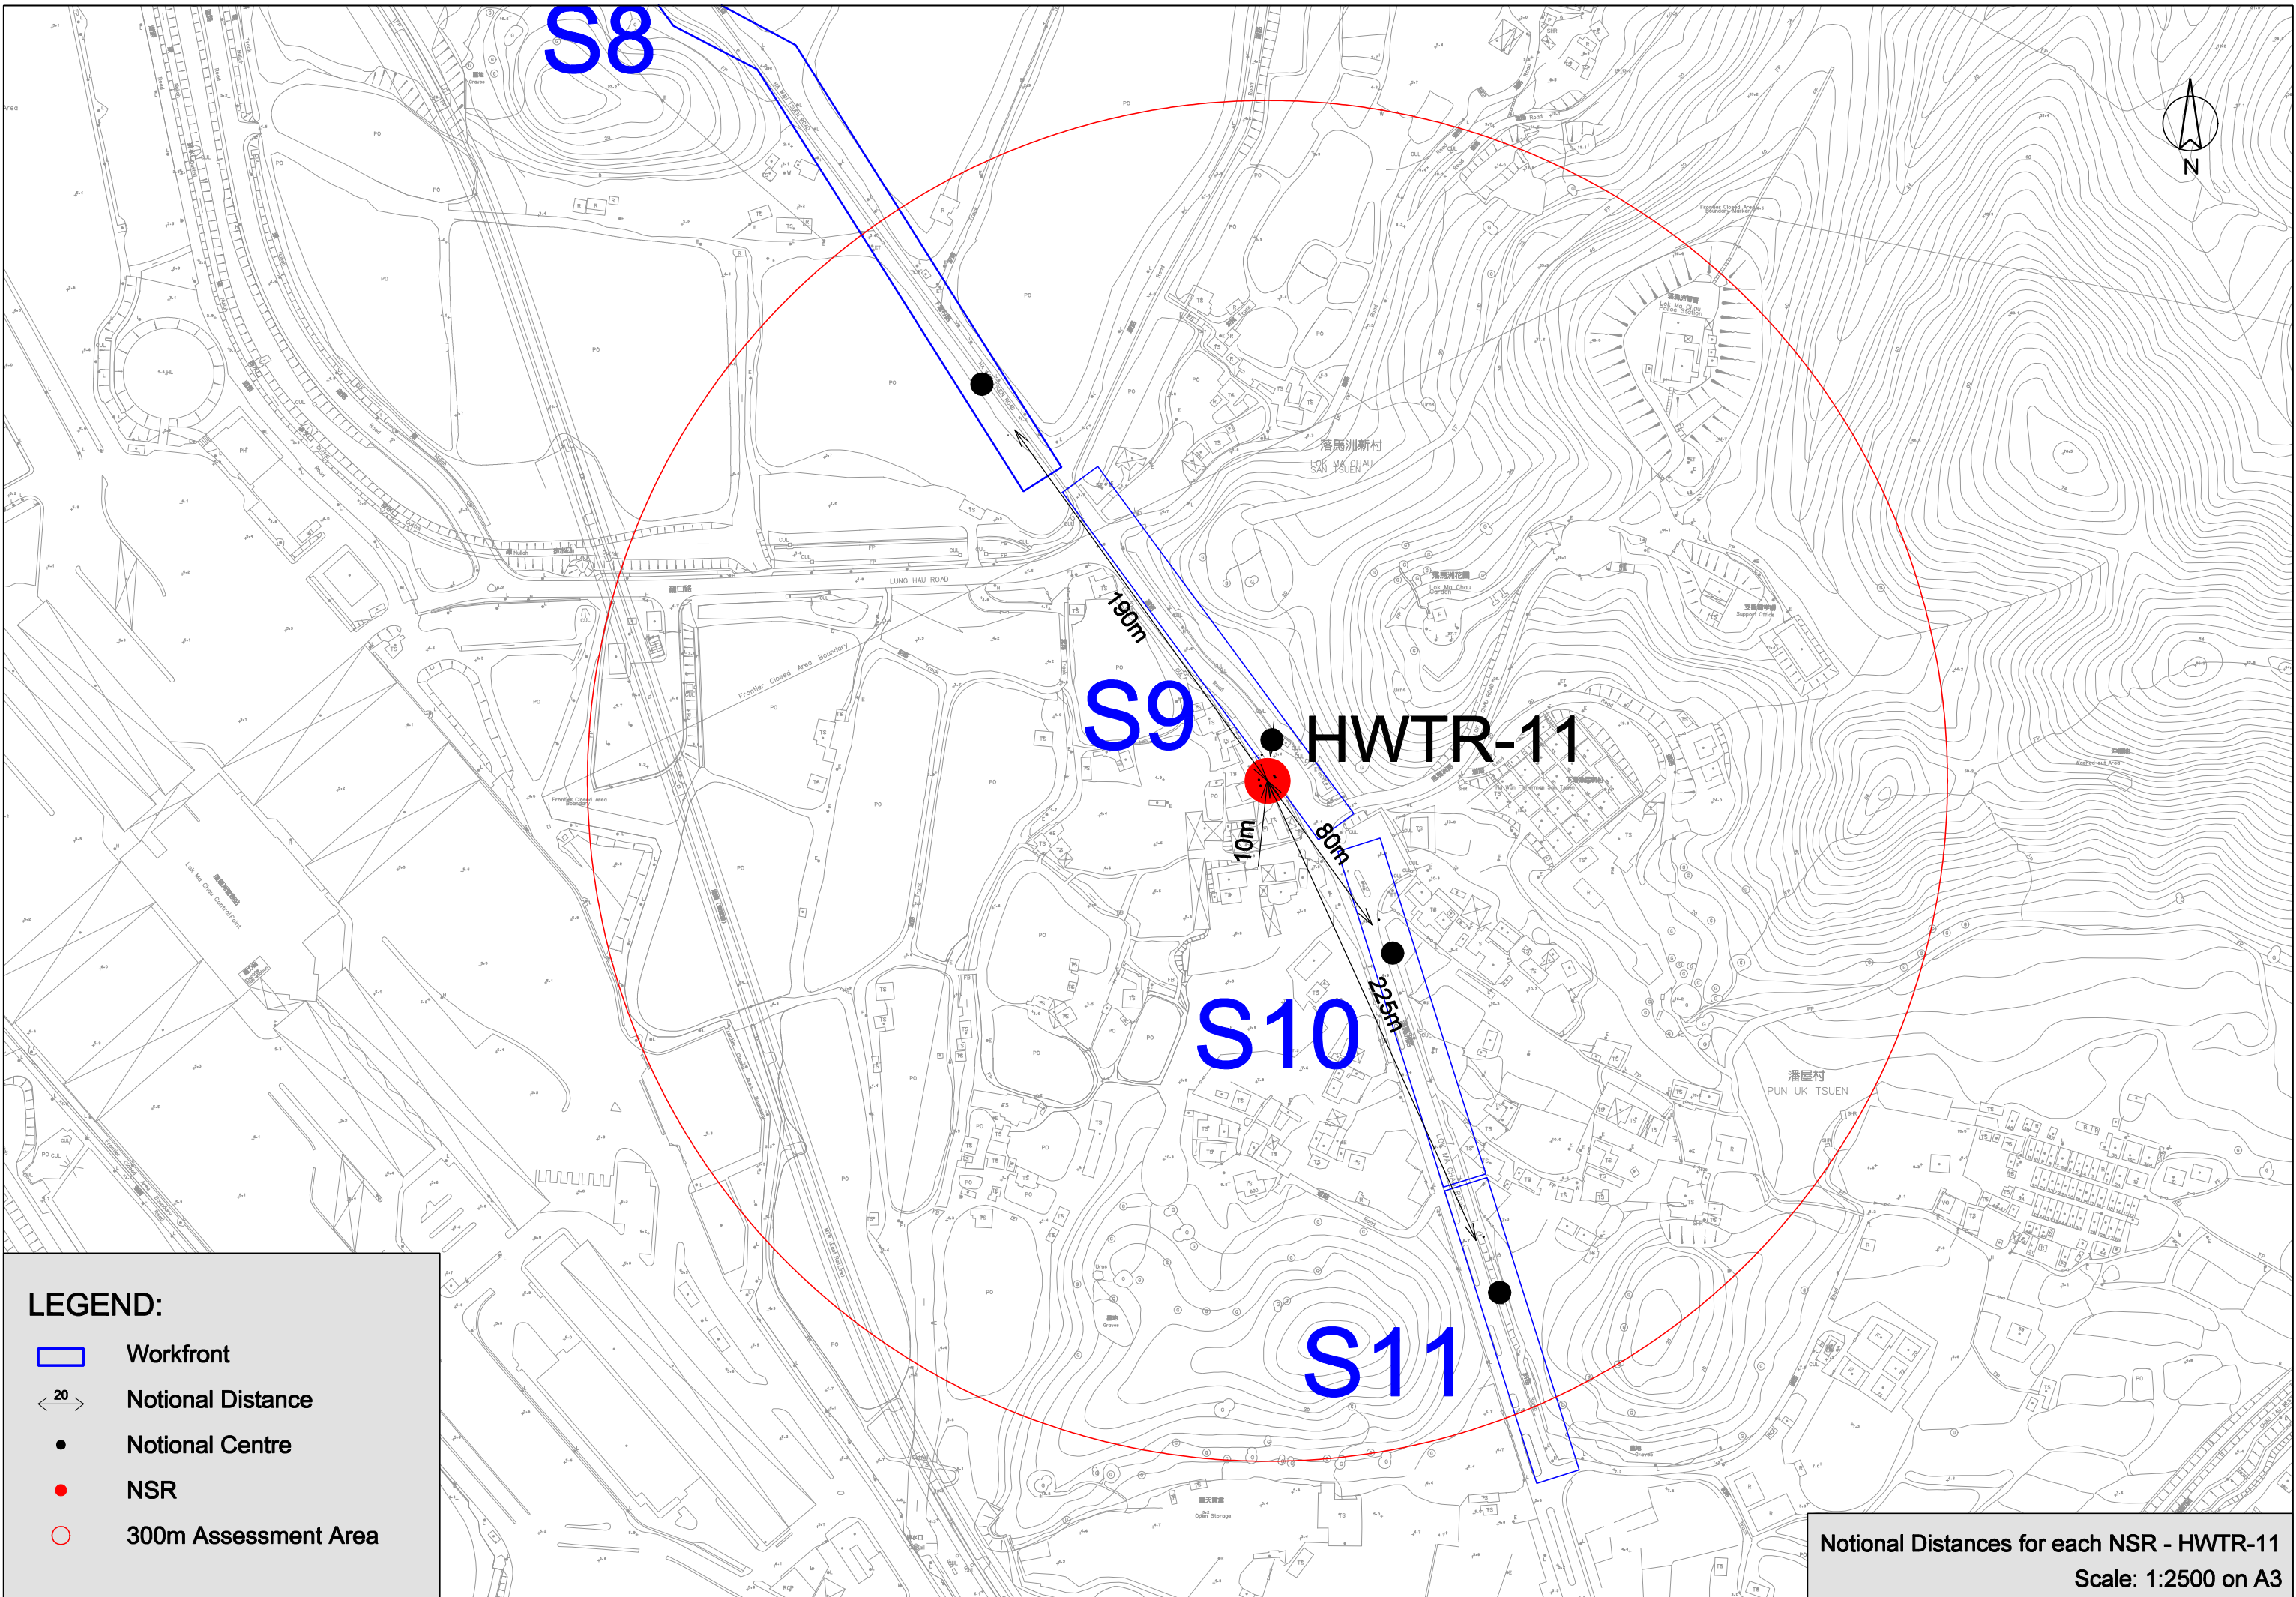

Notional Distances for each NSR - HWT-8  
Scale: 1:4000 on A3

深圳市  
SHENZHEN SHI

- LEGEND:**
-  Workfront
  -  Notional Distance
  -  Notional Centre
  -  NSR
  -  300m Assessment Area

Notional Distances for each NSR - HWTR-1  
Scale: 1:4000 on A3

**LEGEND:**

- Workfront
- Notional Distance
- Notional Centre
- NSR
- 300m Assessment Area

**Notional Distances for each NSR - HWTR-11**  
 Scale: 1:2500 on A3

**LEGEND:**

- ▭ Workfront
- ↔ Notional Distance
- Notional Centre
- NSR
- 300m Assessment Area