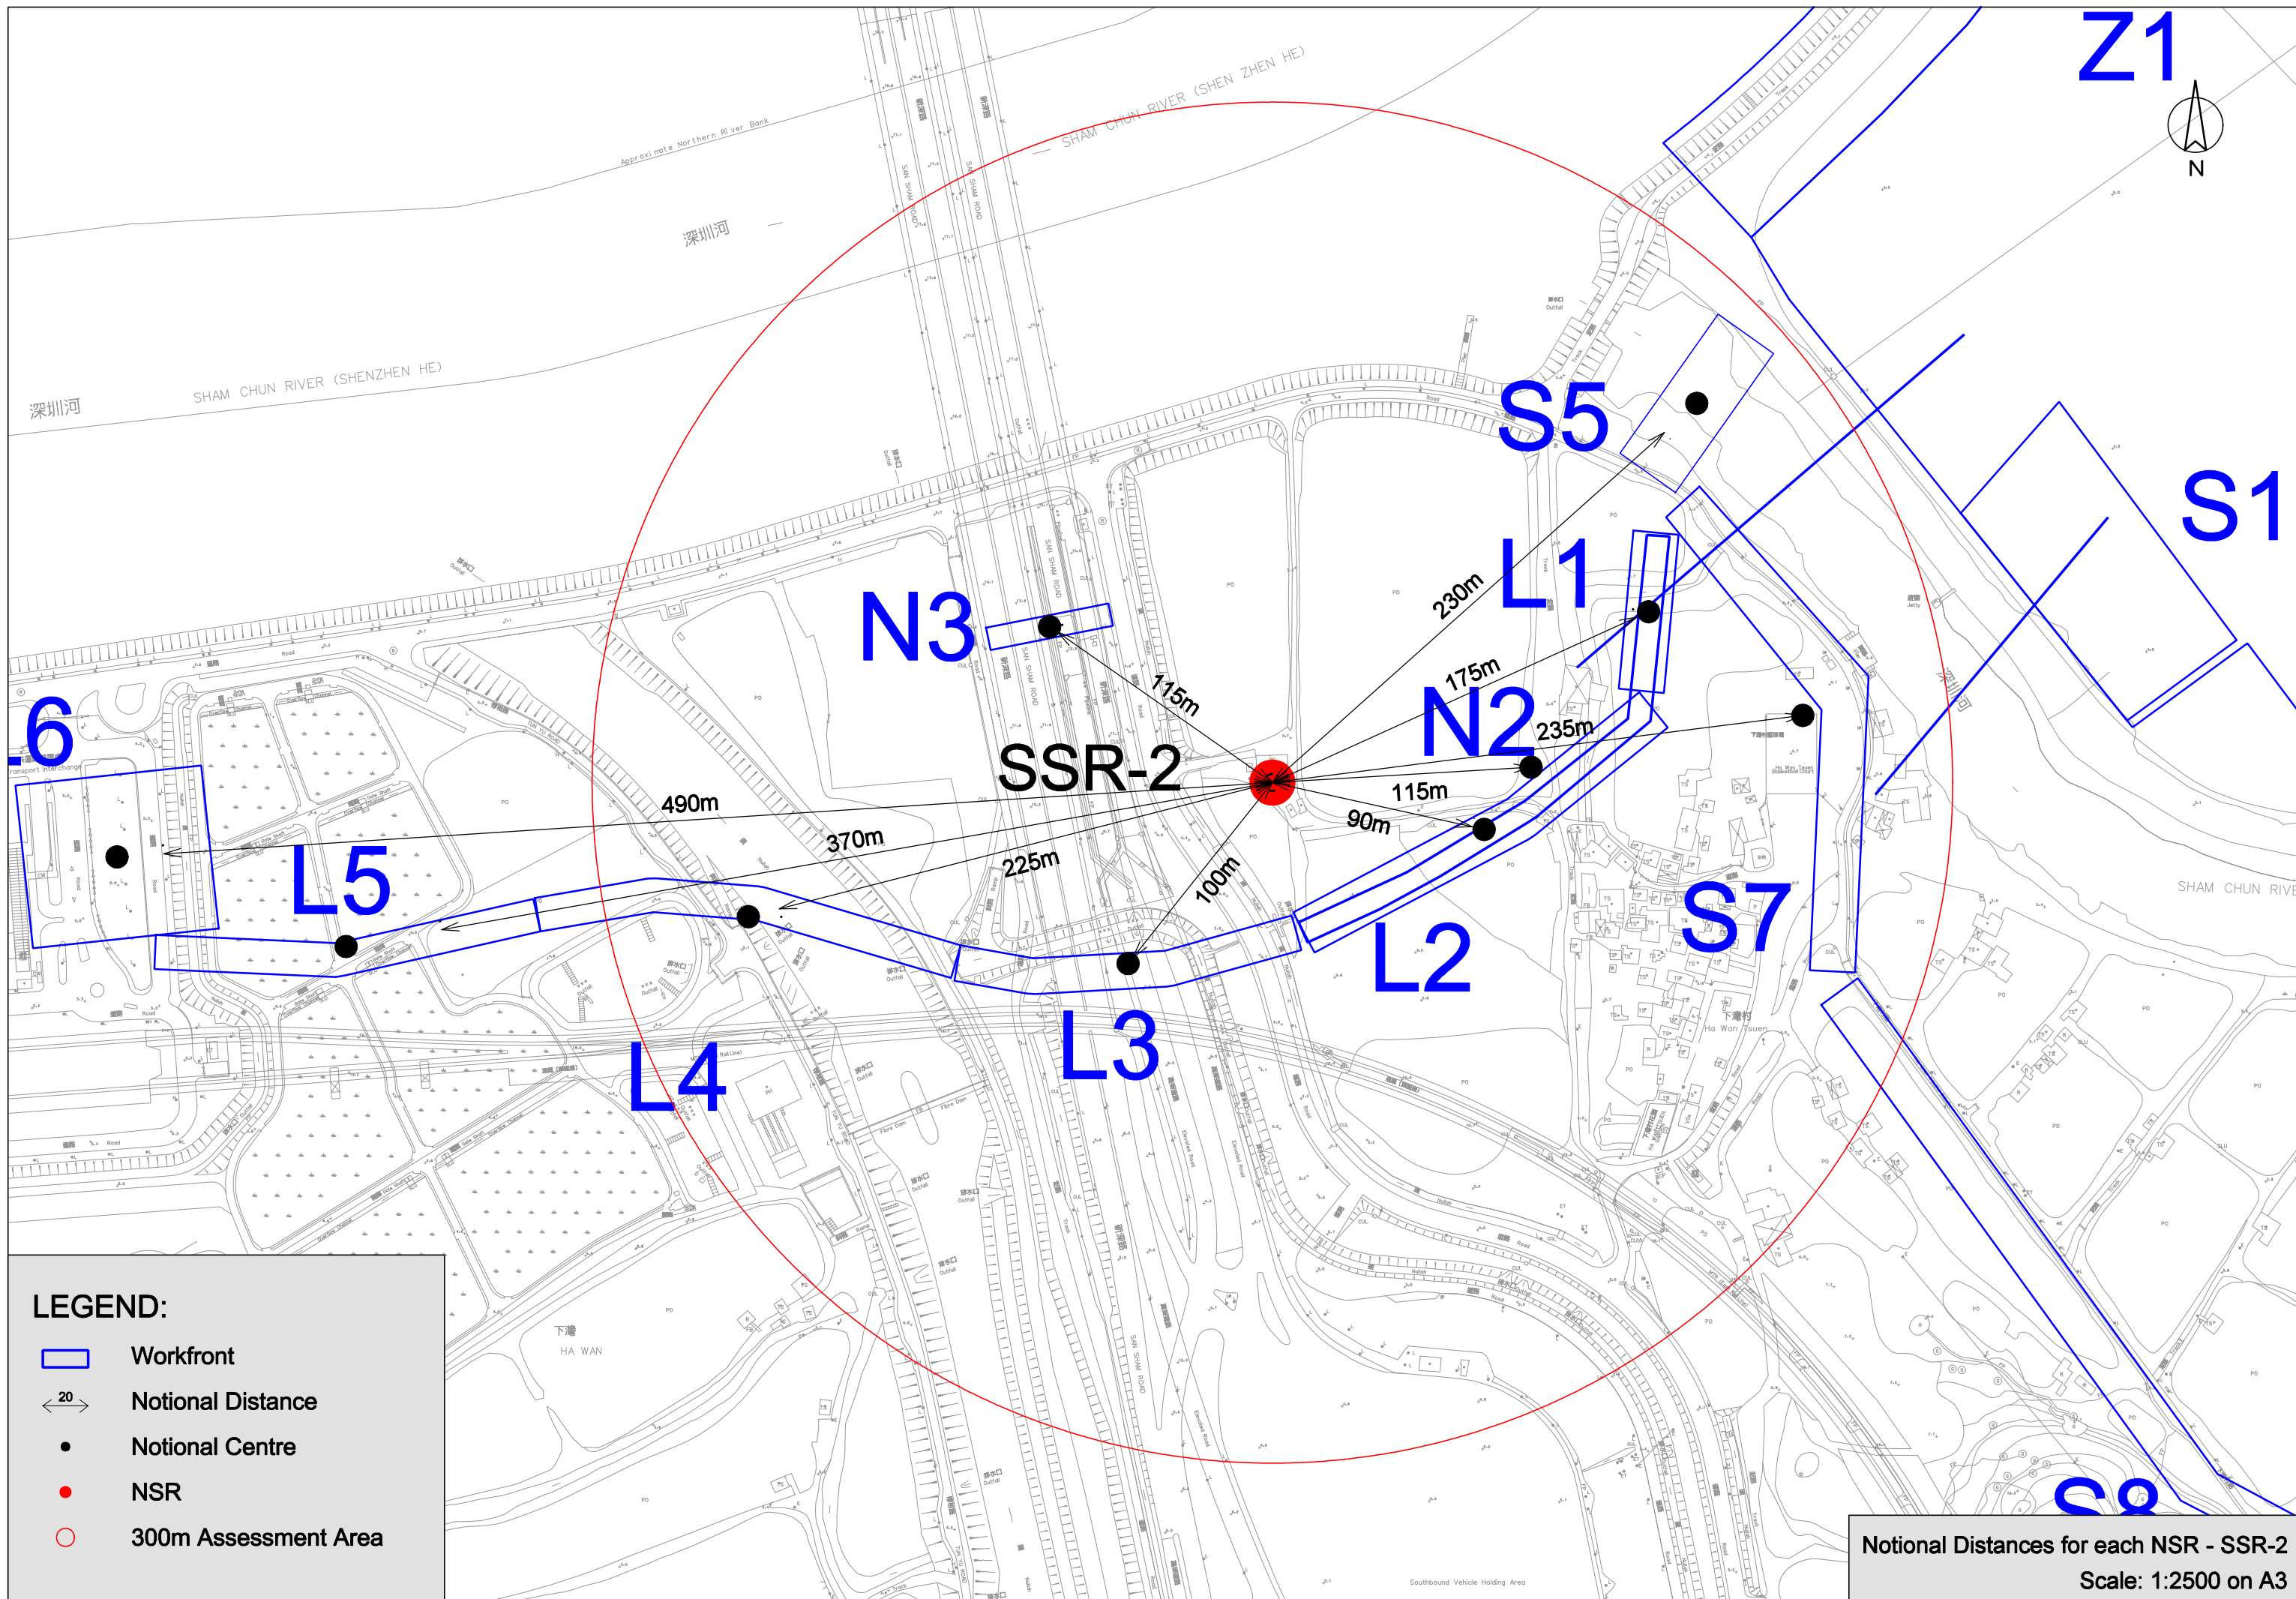

Notional Distances for each NSR - LMCST-2  
Scale: 1:2500 on A3

- LEGEND:**
- ▭ Workfront
  - ↔ Notional Distance
  - Notional Centre
  - NSR
  - 300m Assessment Area

Notional Distances for each NSR - MTL-20  
Scale: 1:2500 on A3

Z2

S19

MTLR-1

S18

S20

- LEGEND:**
-  Workfront
  -  Notional Distance
  -  Notional Centre
  -  NSR
  -  300m Assessment Area

Notional Distances for each NSR - MTLR-1  
Scale: 1:2500 on A3

**LEGEND:**

- Workfront
- Notional Distance
- Notional Centre
- NSR
- 300m Assessment Area

Notional Distances for each NSR - SSR-2  
Scale: 1:2500 on A3

**LEGEND:**

-  Workfront
-  Notional Distance
-  Notional Centre
-  NSR
-  300m Assessment Area

**Notional Distances for each NSR - TWOR-1**  
**Scale: 1:2500 on A3**