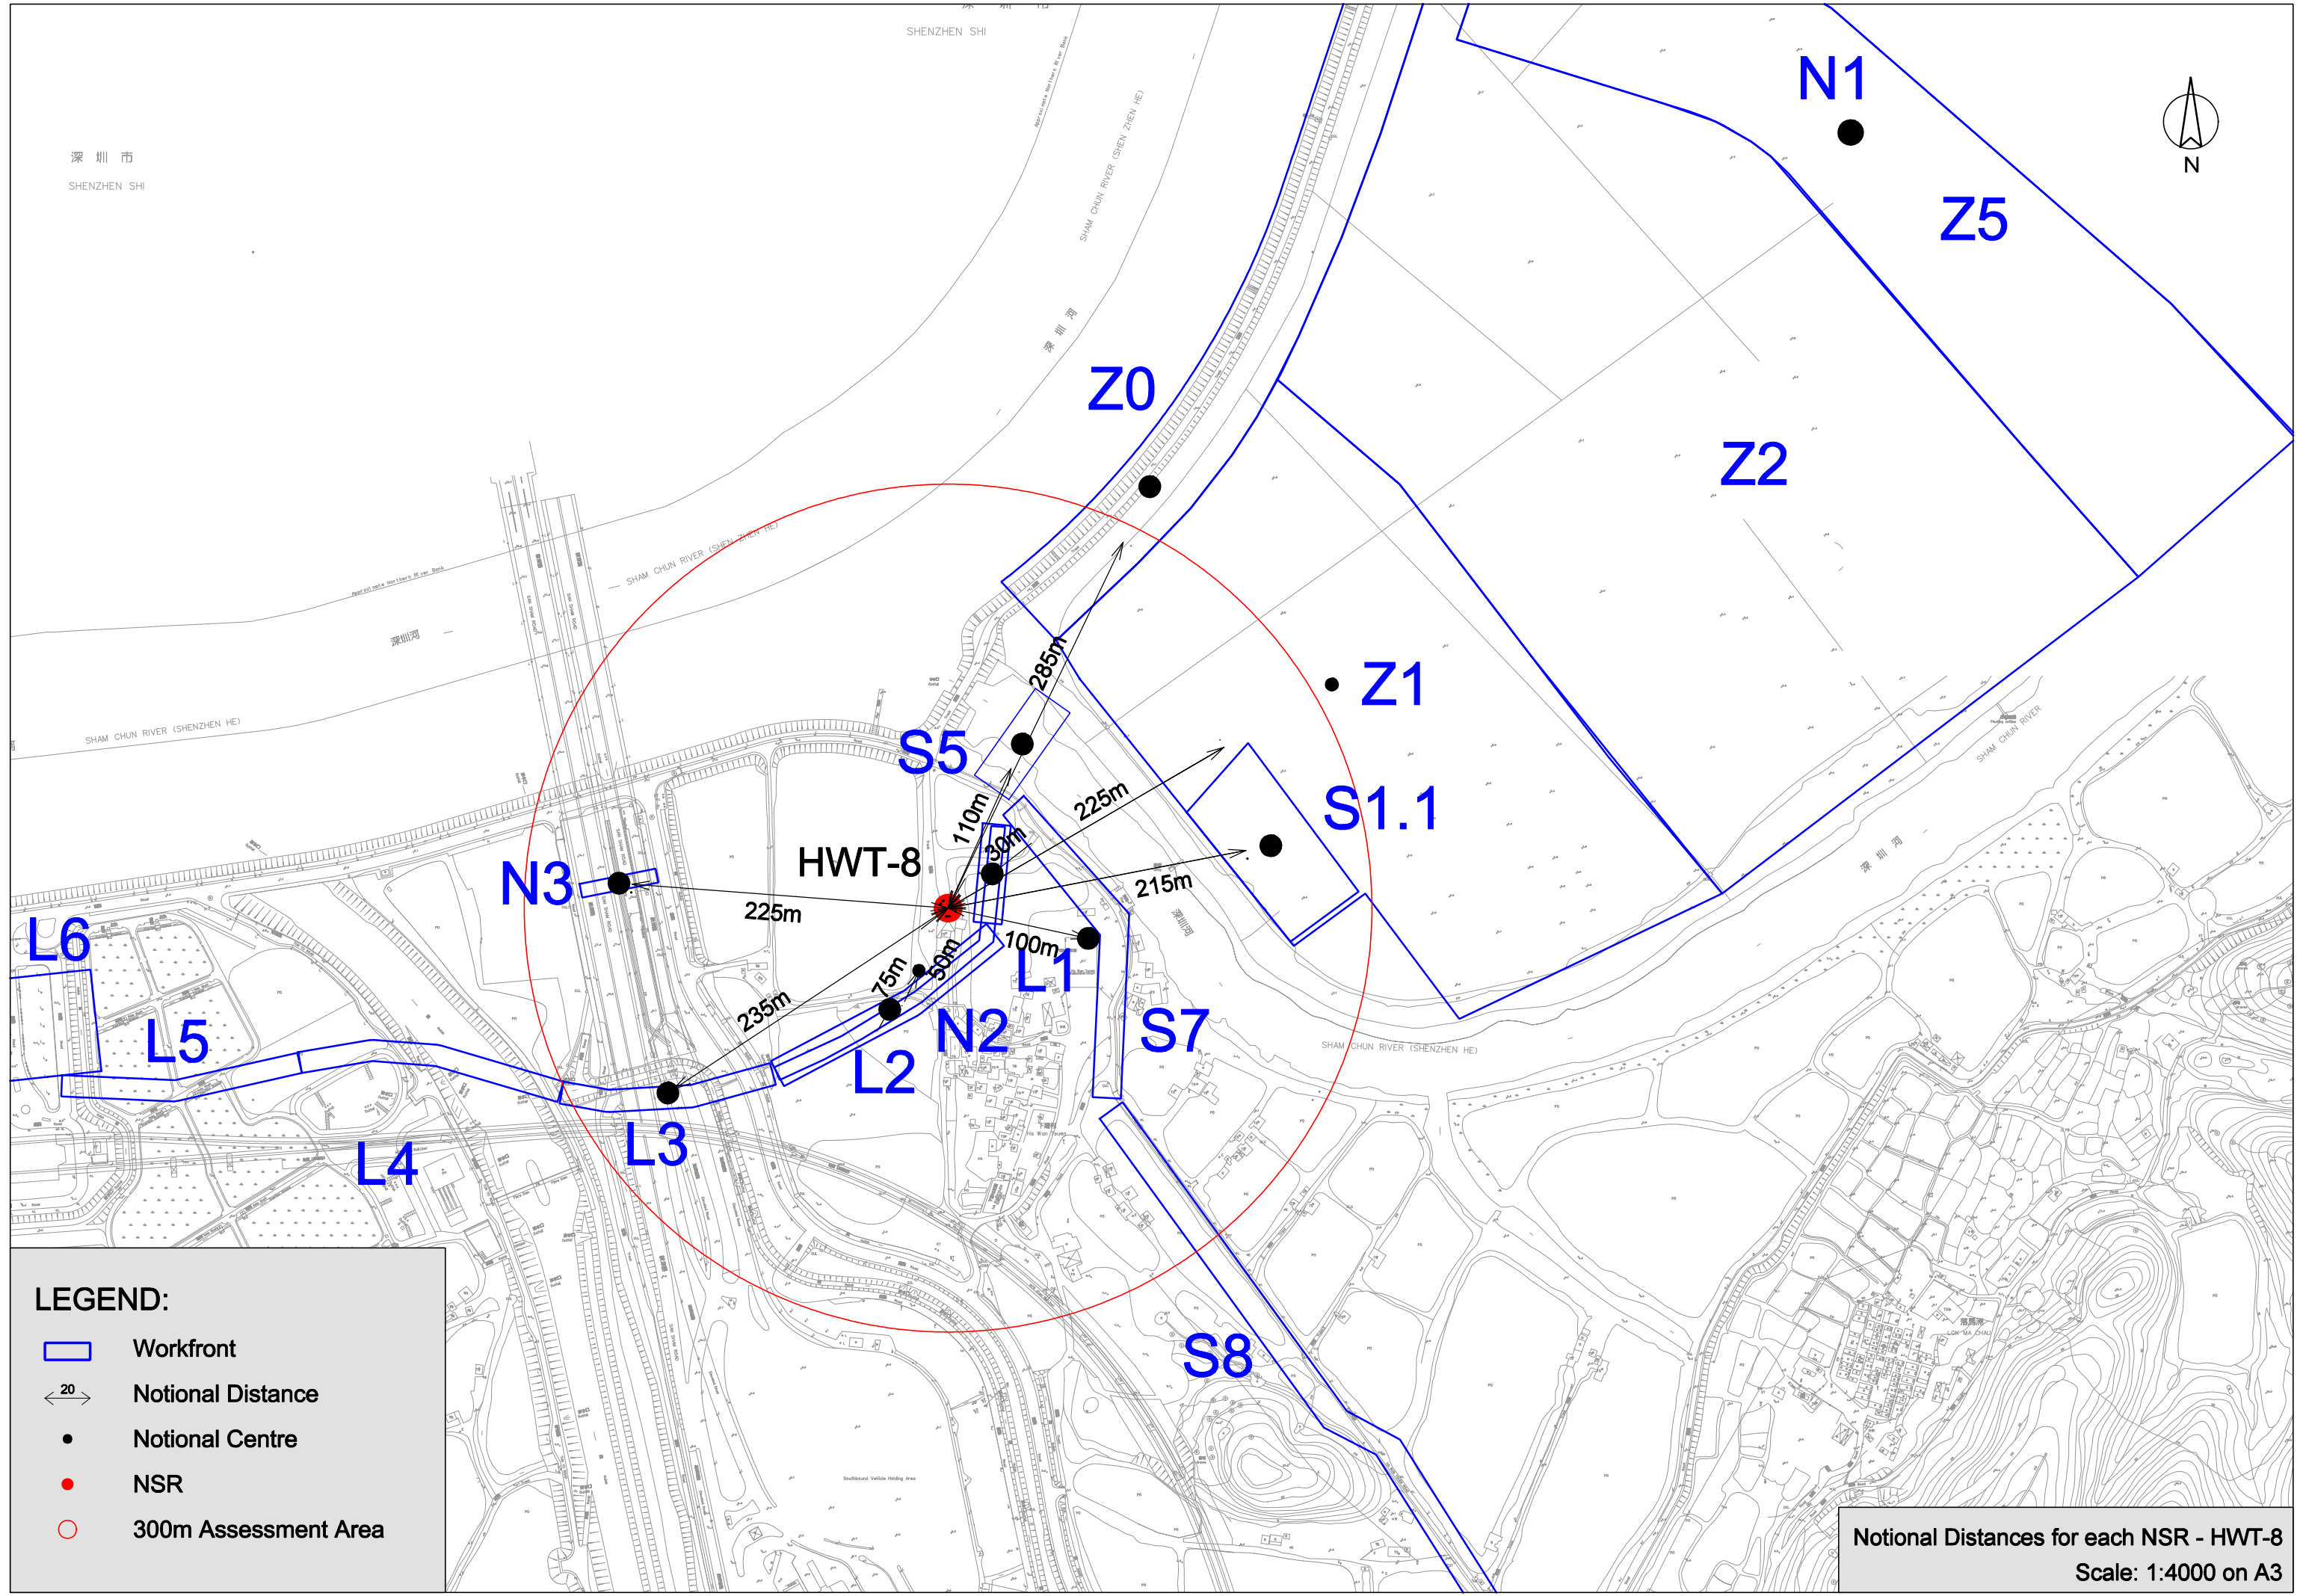

**LEGEND:**

- Workfront
- Notional Distance
- Notional Centre
- NSR
- 300m Assessment Area

Notional Distances for each NSR - EL-P3  
Scale: 1:2500 on A3

深圳市  
SHENZHEN SHI

SHENZHEN SHI

**LEGEND:**

-  Workfront
-  Notional Distance
-  Notional Centre
-  NSR
-  300m Assessment Area