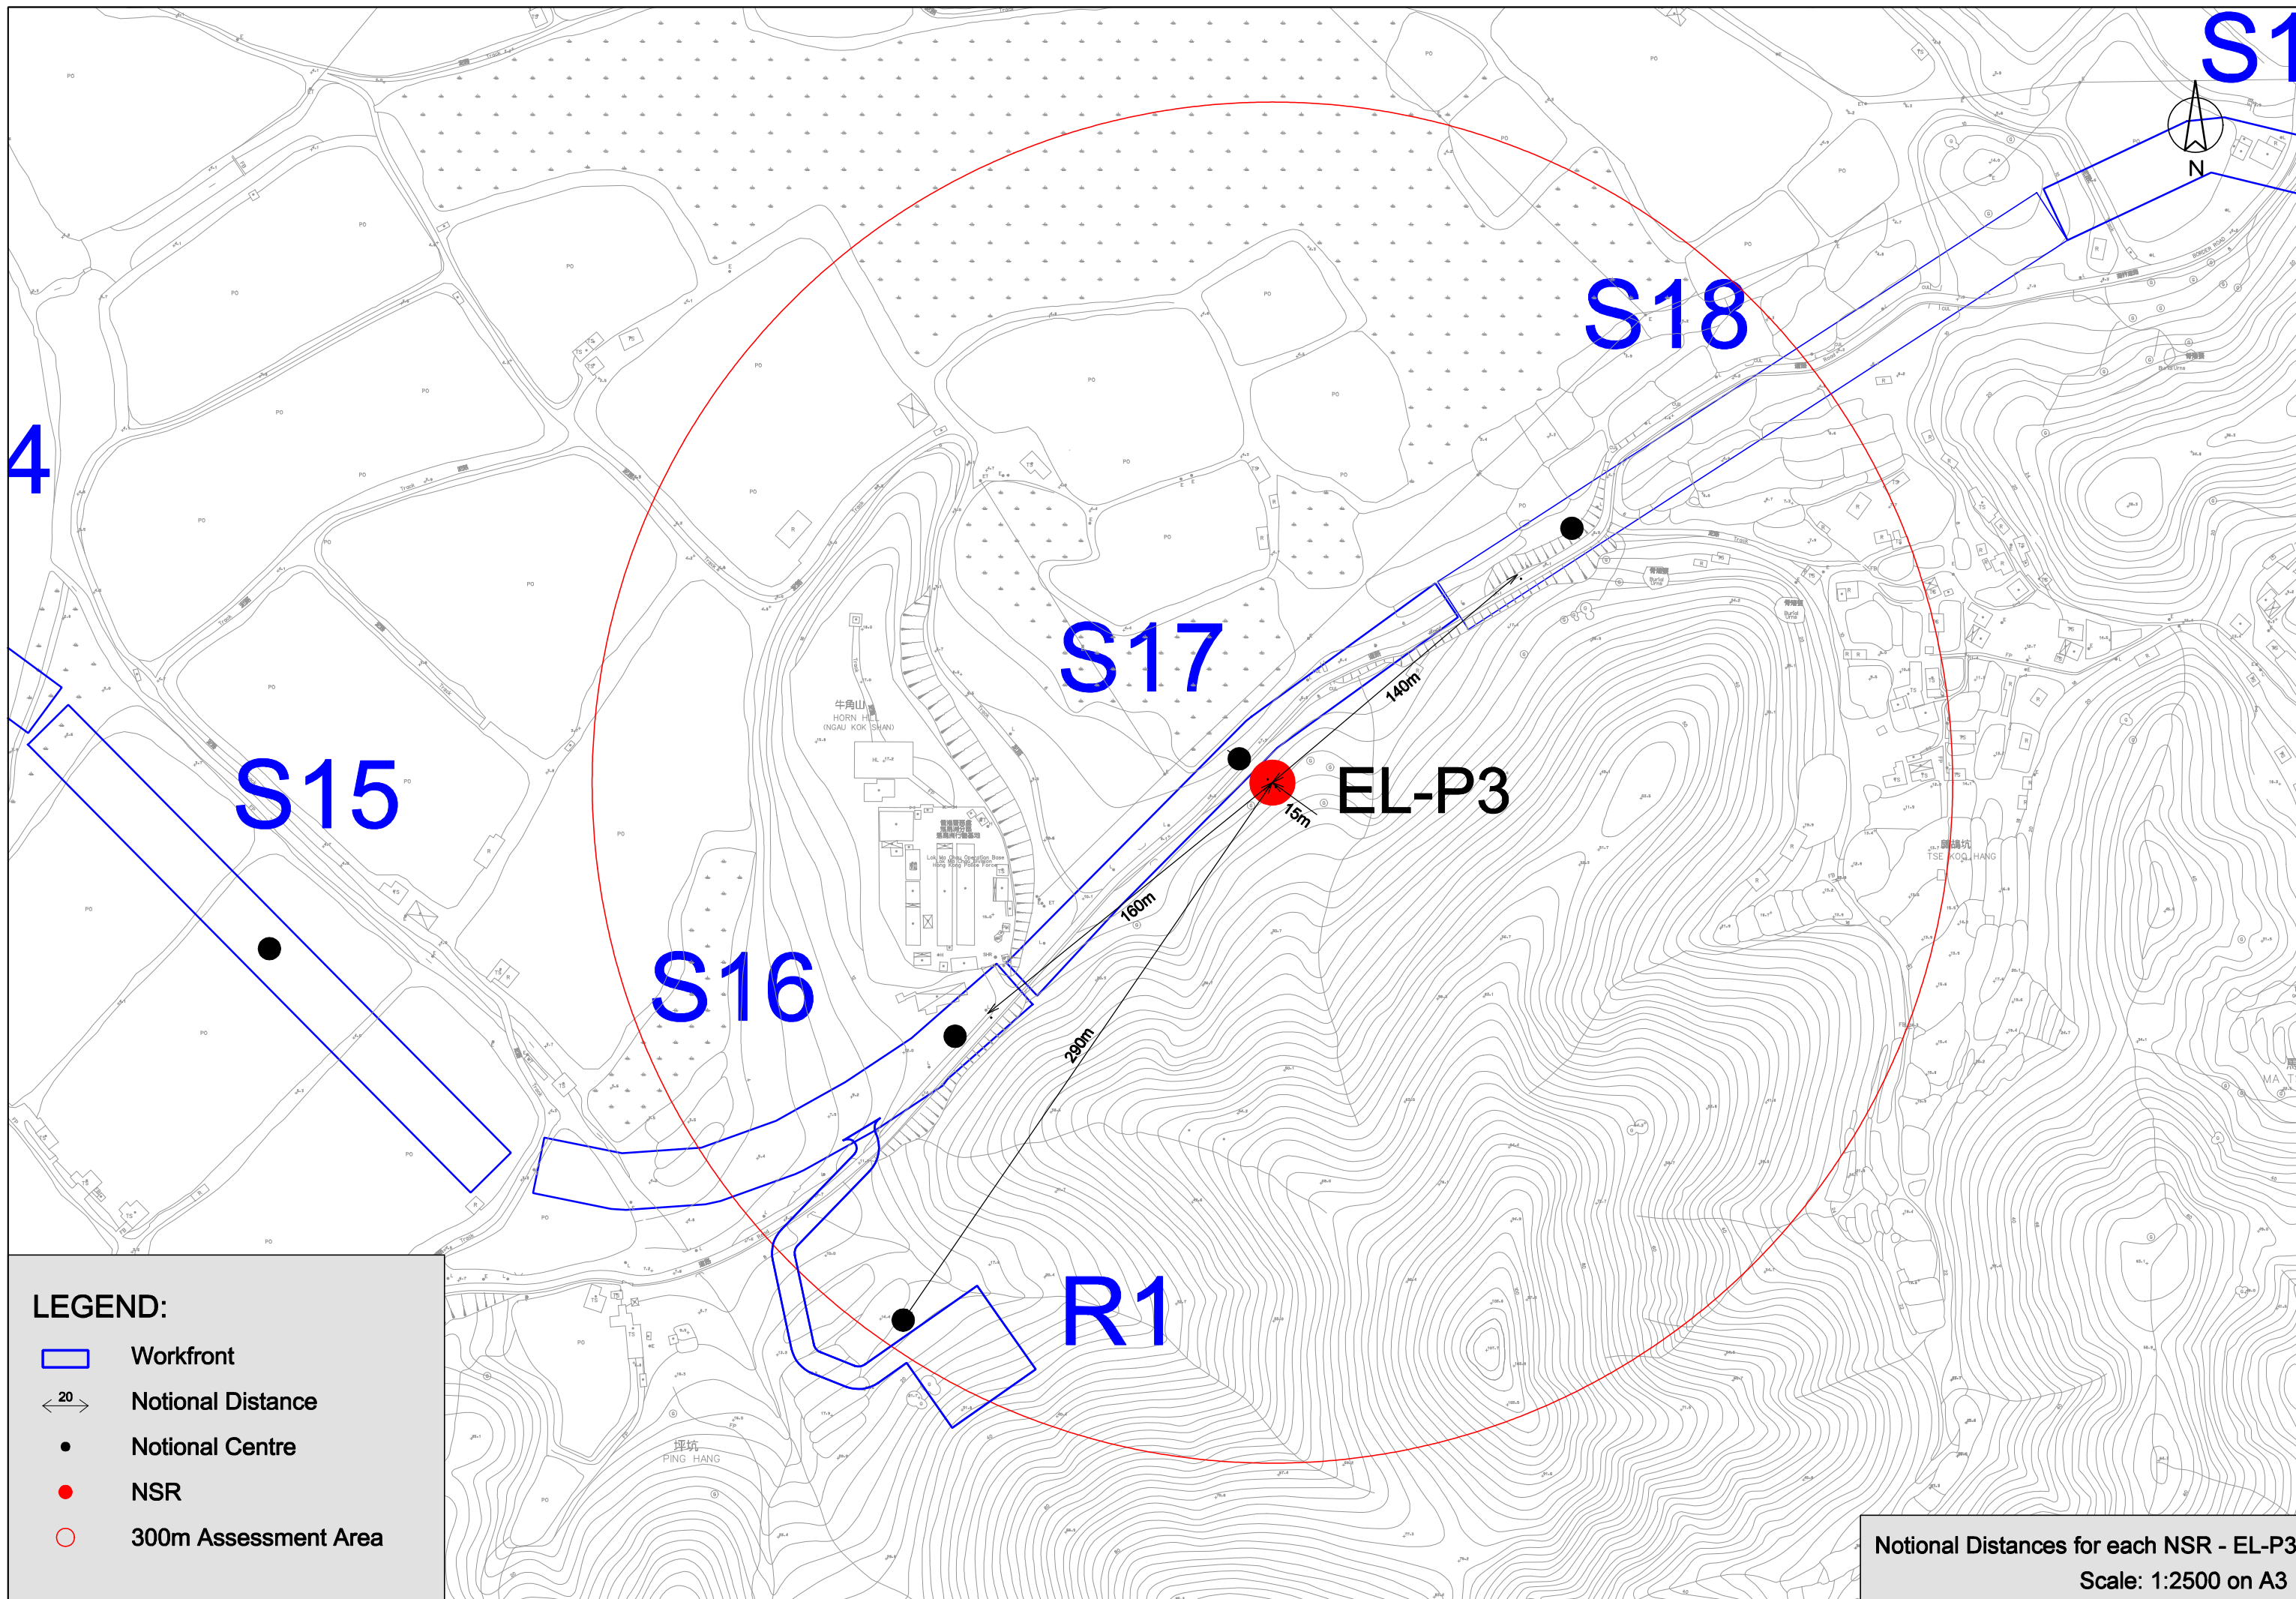

**LEGEND:**

- Workfront
- Notional Distance
- Notional Centre
- NSR
- 300m Assessment Area

Notional Distances for each NSR - EL-P3  
Scale: 1:2500 on A3

深圳市  
SHENZHEN SHI

SHENZHEN SHI

**LEGEND:**

-  Workfront
-  Notional Distance
-  Notional Centre
-  NSR
-  300m Assessment Area

Notional Distances for each NSR - HWT-8  
Scale: 1:4000 on A3

深圳市  
SHENZHEN SHI

- LEGEND:**
-  Workfront
  -  Notional Distance
  -  Notional Centre
  -  NSR
  -  300m Assessment Area

Notional Distances for each NSR - HWTR-1  
Scale: 1:4000 on A3

Notional Distances for each NSR - HWTR-20  
Scale: 1:2500 on A3

S8

HWTR-6

S9

S10

S11

80m

10m

**Notional Distances for each NSR - TWOR-1**  
**Scale: 1:2500 on A3**