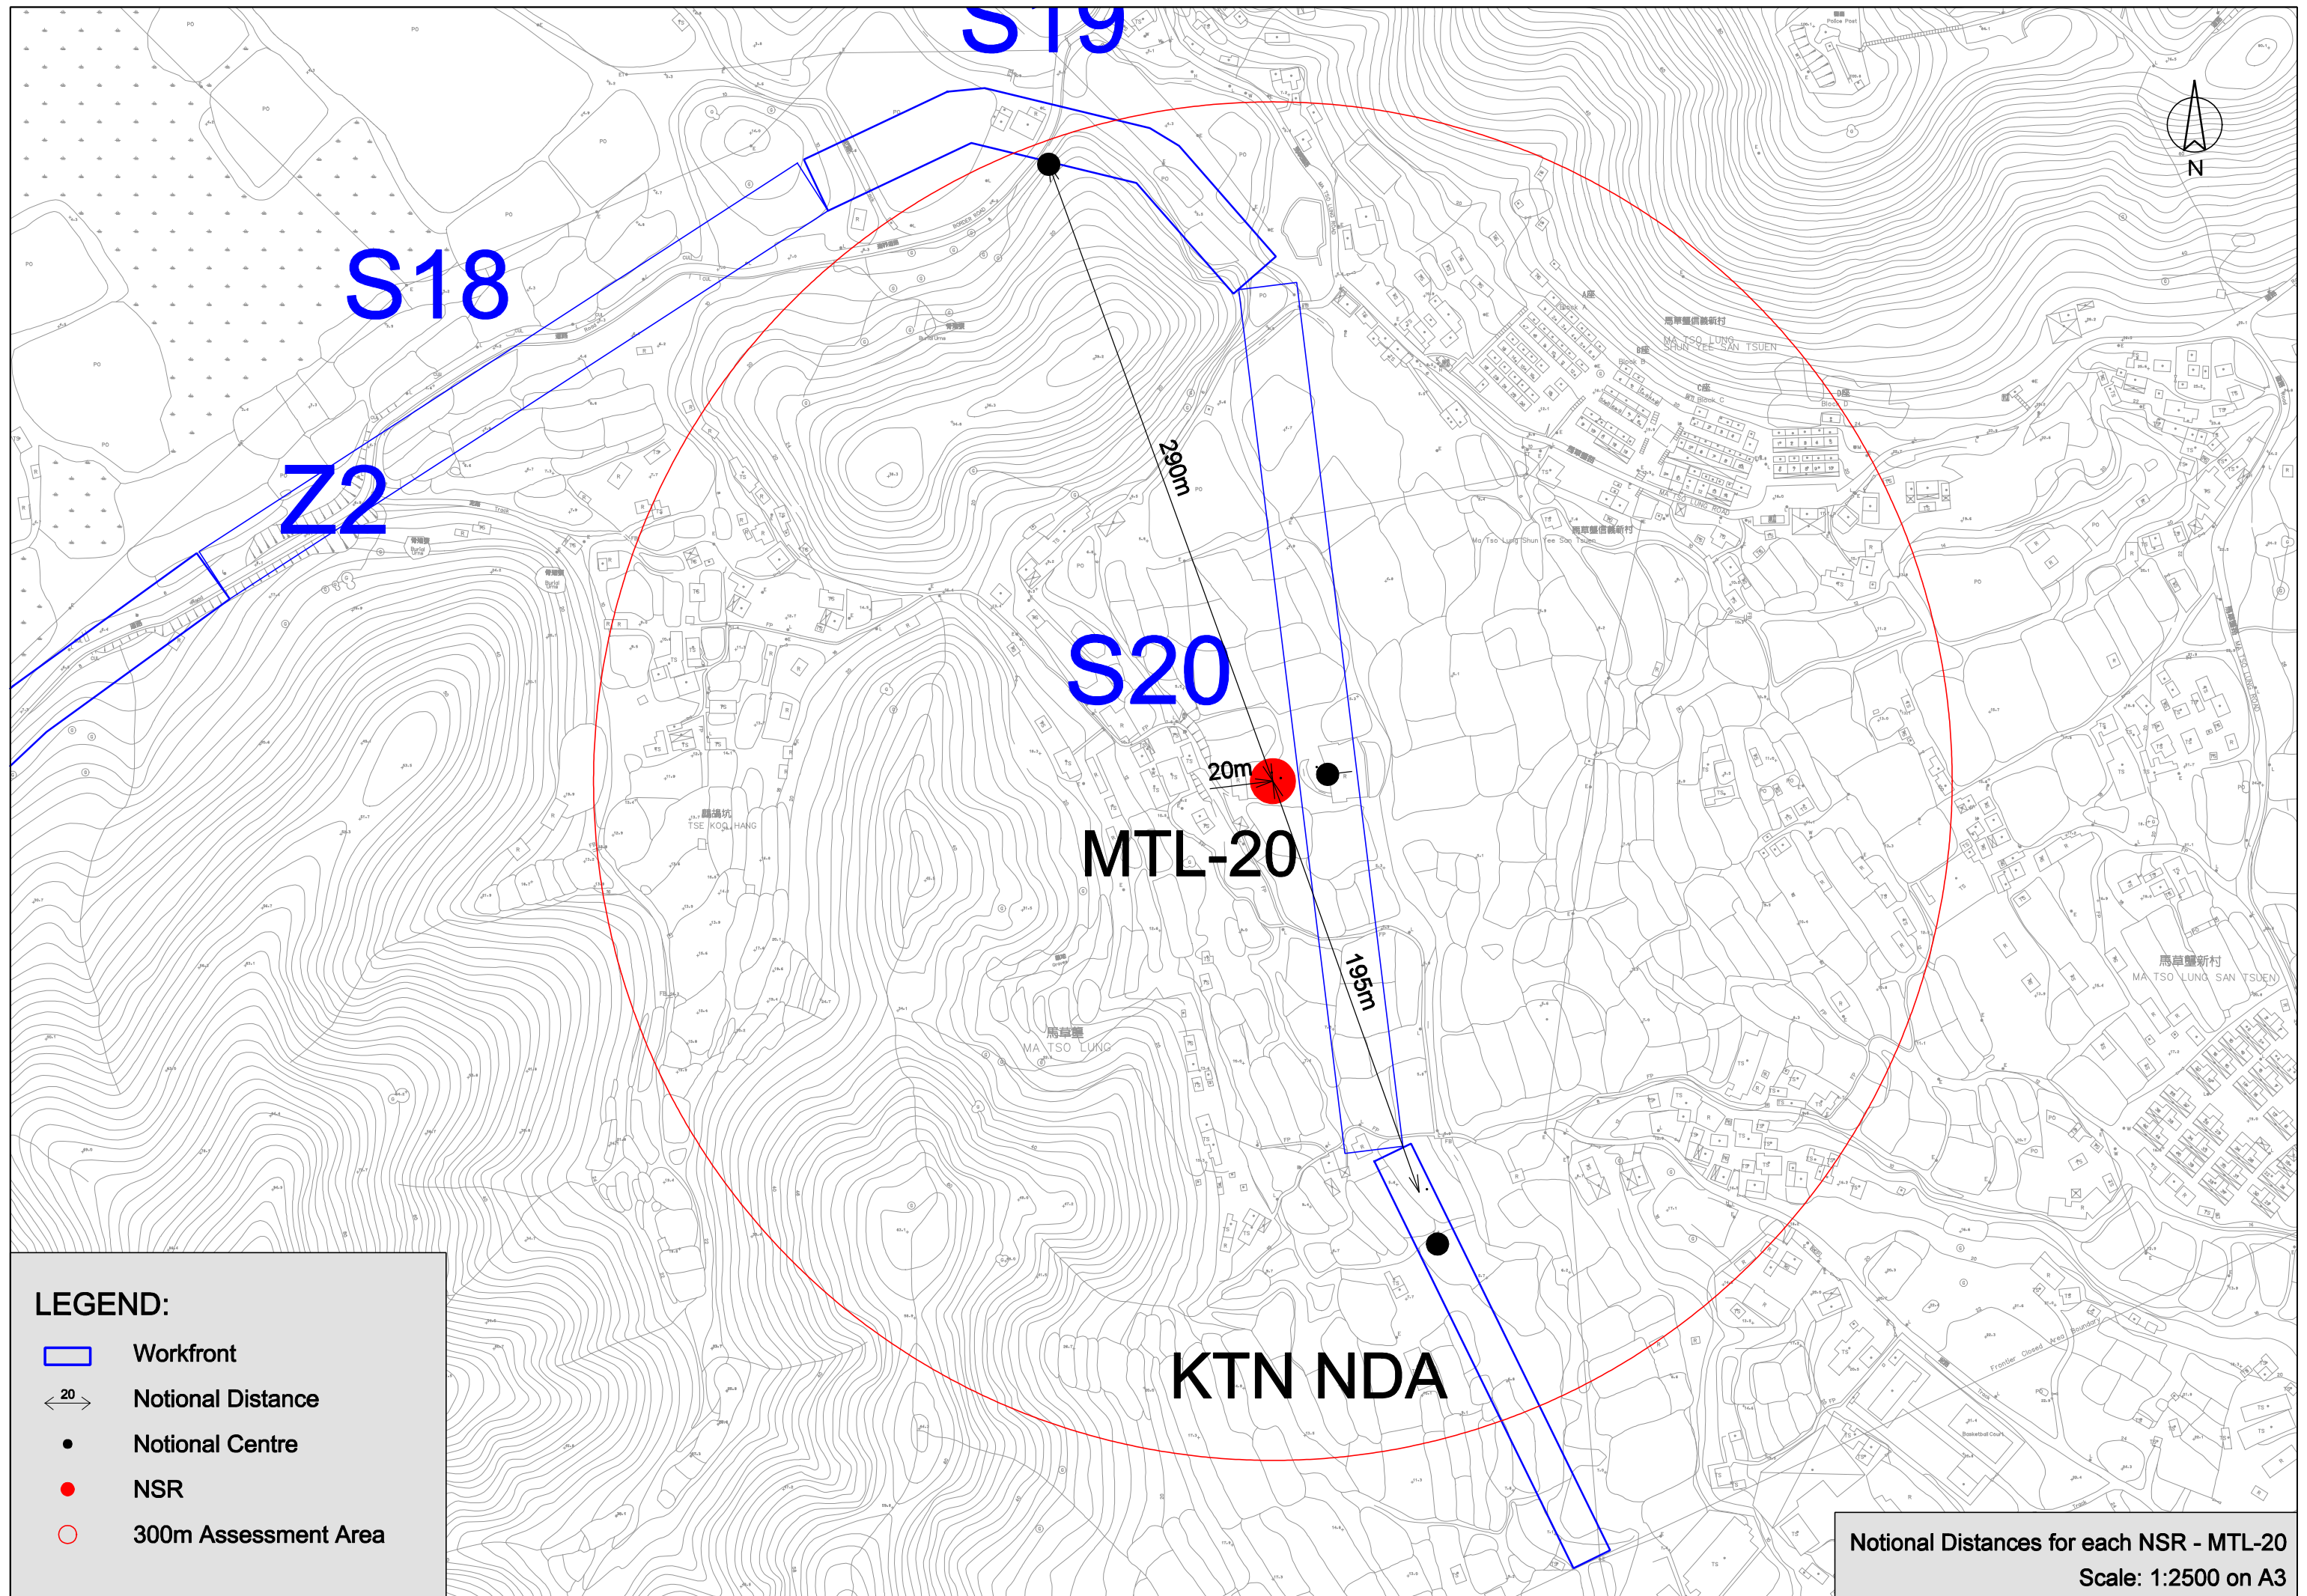

Notional Distances for each NSR - LMCL-P4  
Scale: 1:2500 on A3

**LEGEND:**

- Workfront
- Notional Distance
- Notional Centre
- NSR
- 300m Assessment Area

**Notional Distances for each NSR - LMCR-14**  
**Scale: 1:2500 on A3**

**LEGEND:**

- Workfront
- Notional Distance
- Notional Centre
- NSR
- 300m Assessment Area

Notional Distances for each NSR - LMCR-15  
Scale: 1:2500 on A3

**LEGEND:**

- Workfront
- Notional Distance
- Notional Centre
- NSR
- 300m Assessment Area

Notional Distances for each NSR - LMCST-2  
Scale: 1:2500 on A3

- LEGEND:**
- ▭ Workfront
  - ↔ Notional Distance
  - Notional Centre
  - NSR
  - 300m Assessment Area

Notional Distances for each NSR - MTL-20  
Scale: 1:2500 on A3

Z2

S19

MTLR-1

S18

S20

- LEGEND:**
-  Workfront
  -  Notional Distance
  -  Notional Centre
  -  NSR
  -  300m Assessment Area

Notional Distances for each NSR - MTLR-1  
Scale: 1:2500 on A3

**LEGEND:**