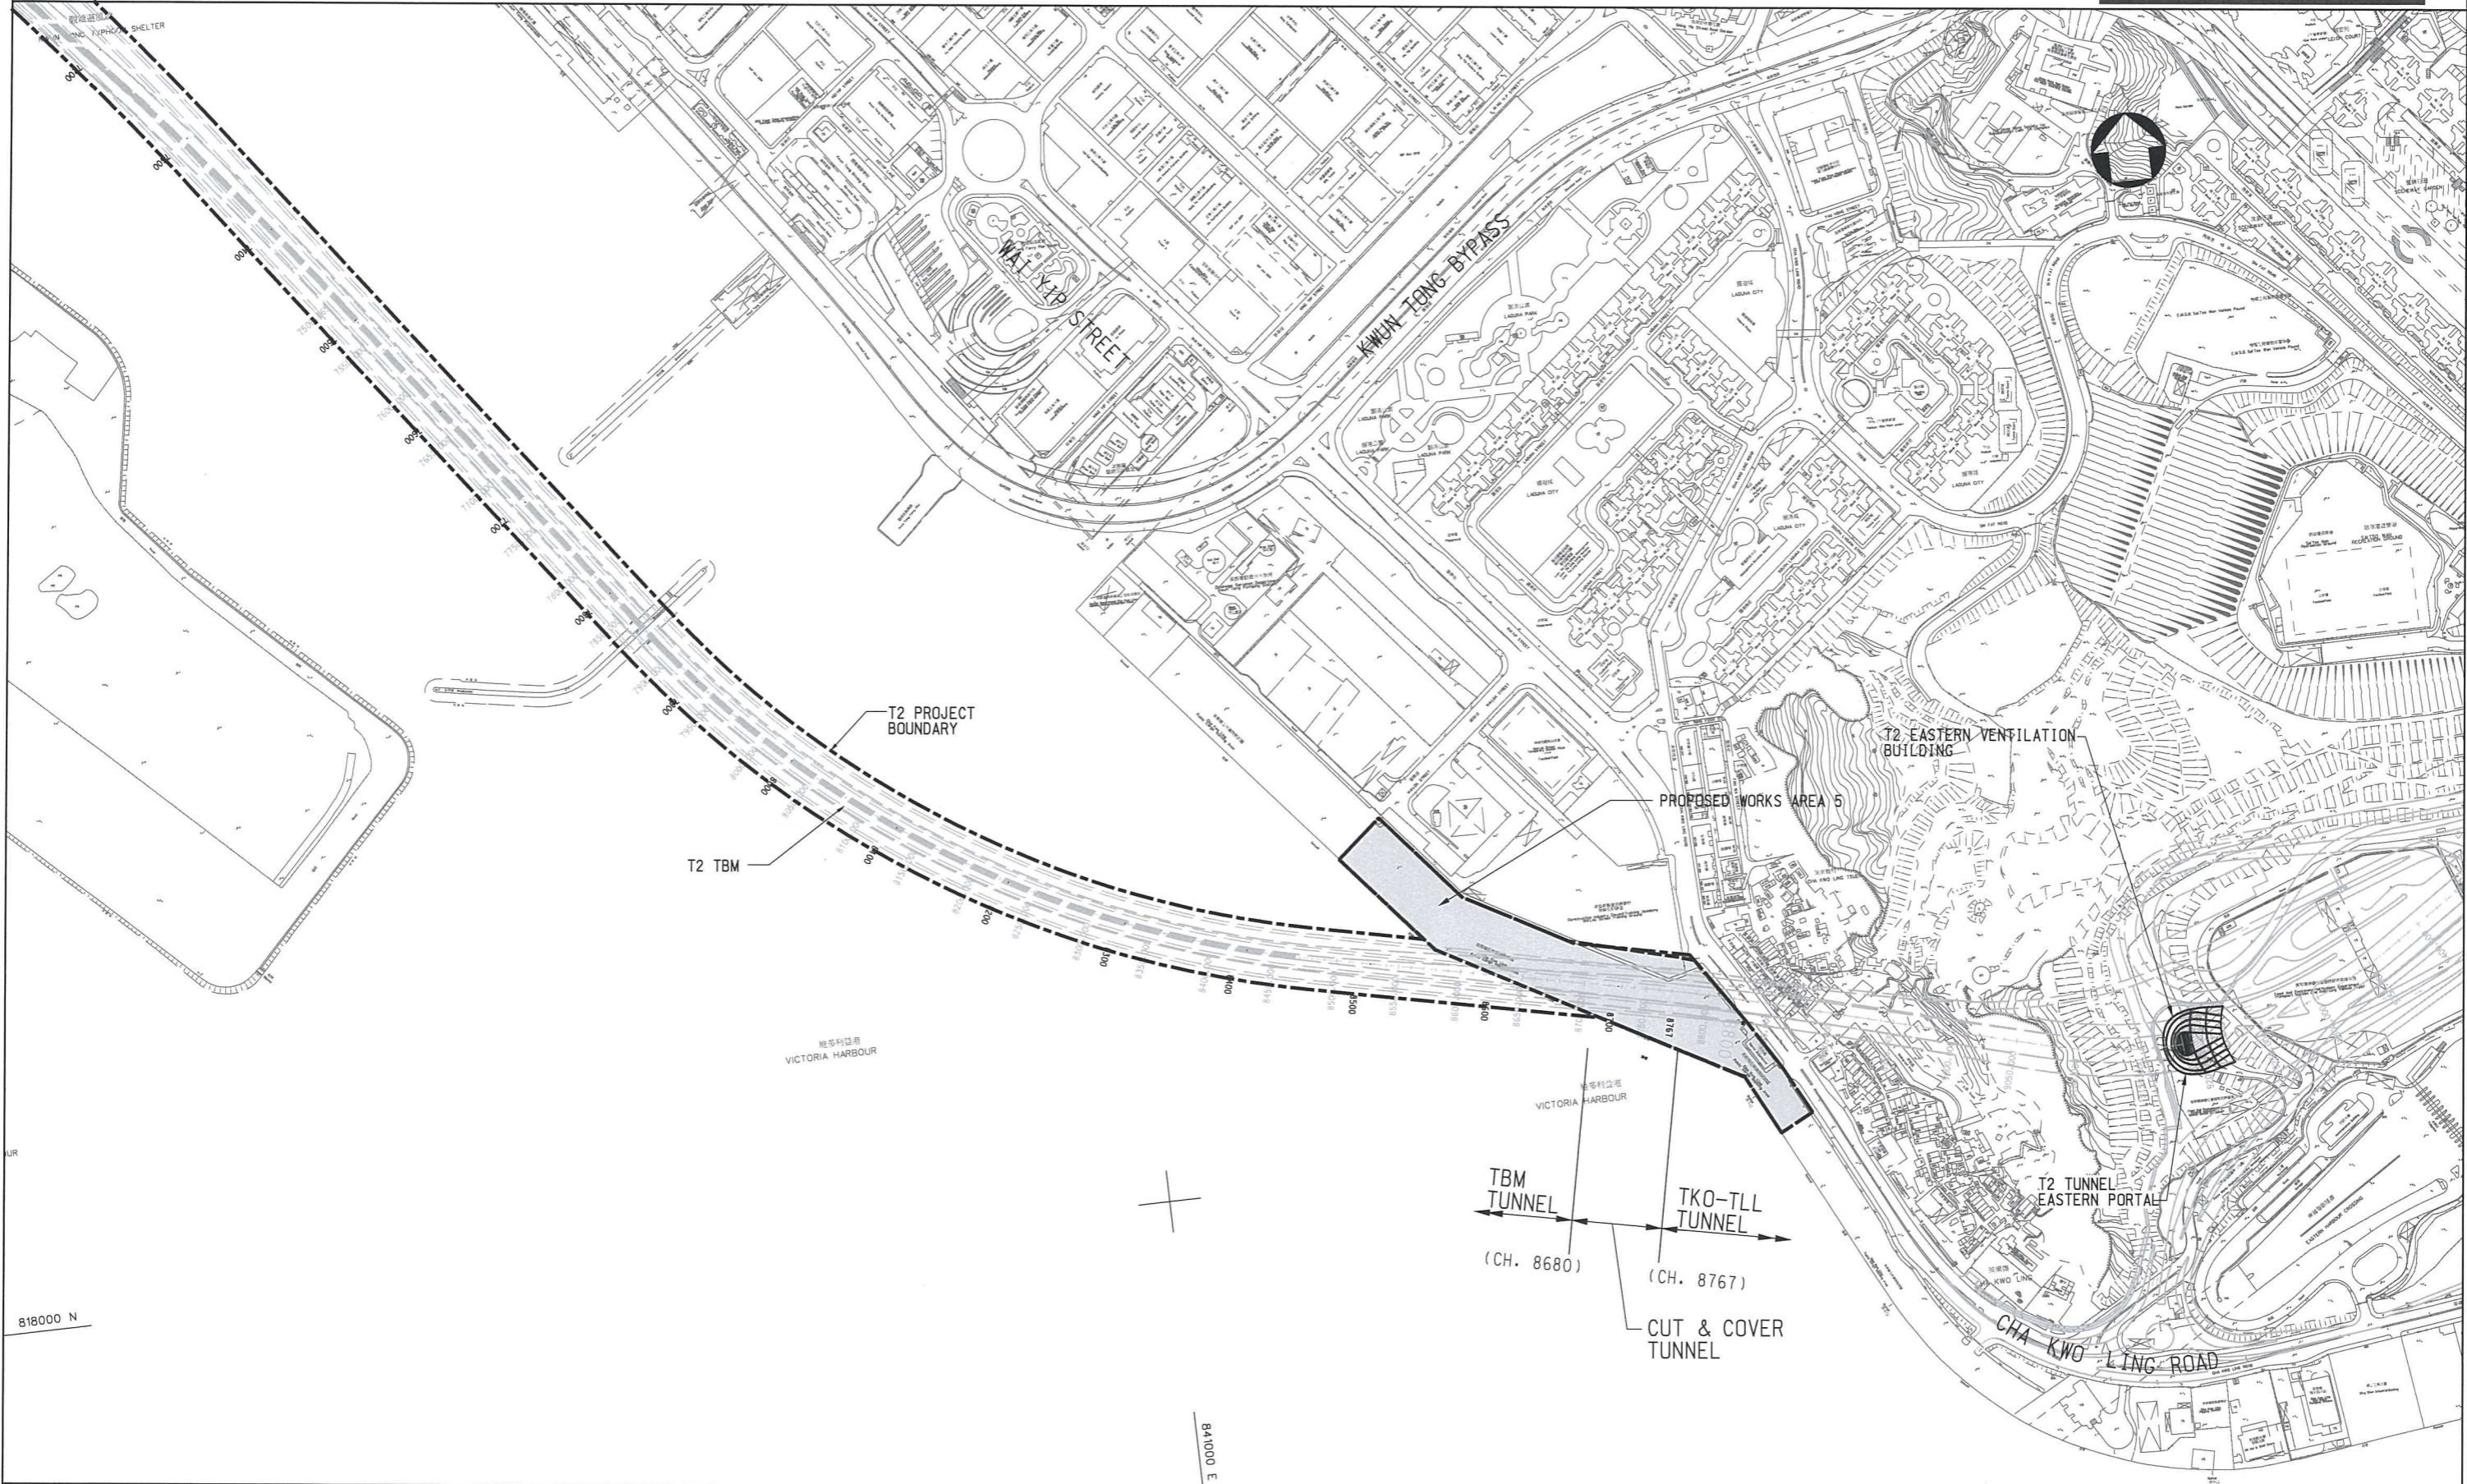

17:31:19

19/4/2013

PRINTED BY: jwhkw002

Drawing title		Original Size	A3	Scale	1 : 5000	Date	17/JAN/2013
LAYOU - WORKS AREAS (SHEET 1 OF 2)		© Copyright reserved		File name	FIGURE 3.8a.dgn		
		Rev.	Description	Date	Drawing No.	FIGURE 3.8a	Rev.

17:23:19

19/4/2013

PRINTED BY: jwhkw002

Drawing title		Original Size	A3	Scale	1 : 5000	Date	17/JAN/2013
LAYOUT - WORKS AREAS (SHEET 2 OF 2)		© Copyright reserved		File name	FIGURE 3.8b.dgn		
				Drawing No.	FIGURE 3.8b		Rev.
Rev.	Description	Date					