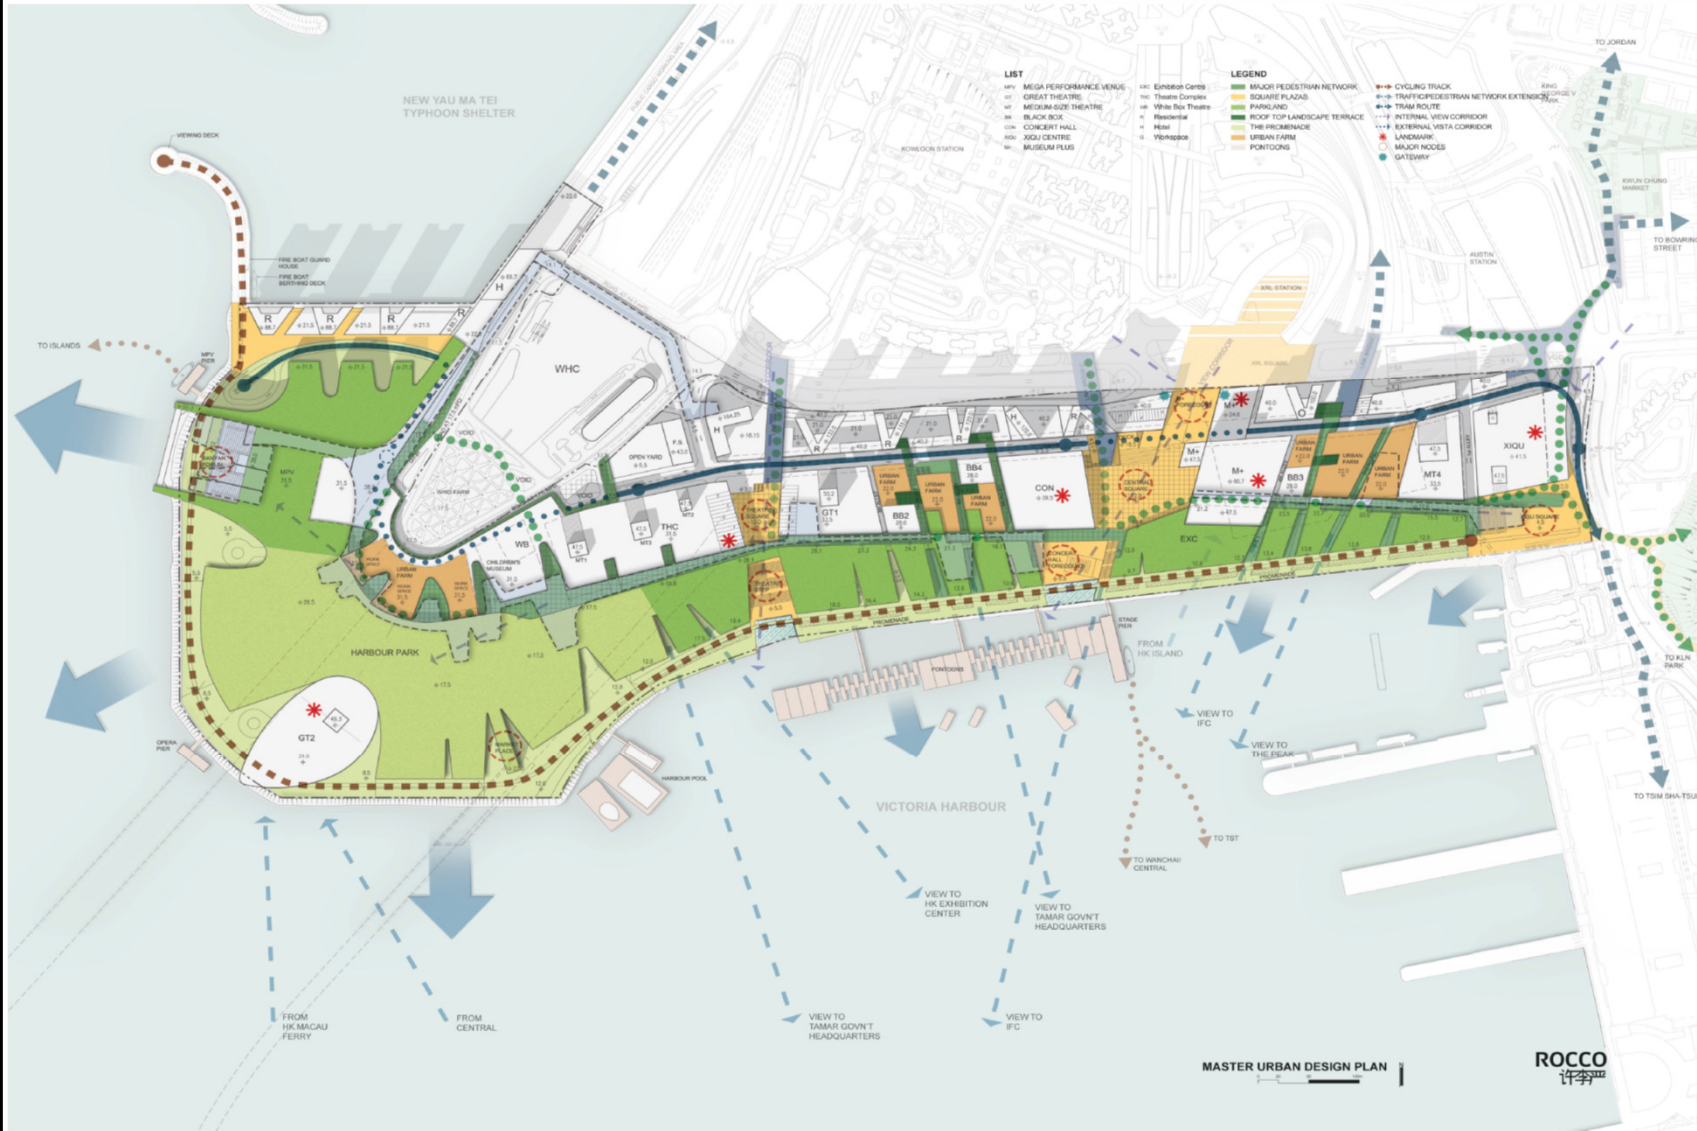

1. **LEGEND**
2. EXhibition Centre
   - Theatre Complex
   - White Box Theatre
   - Residence
   - Hotel
   - Workshop