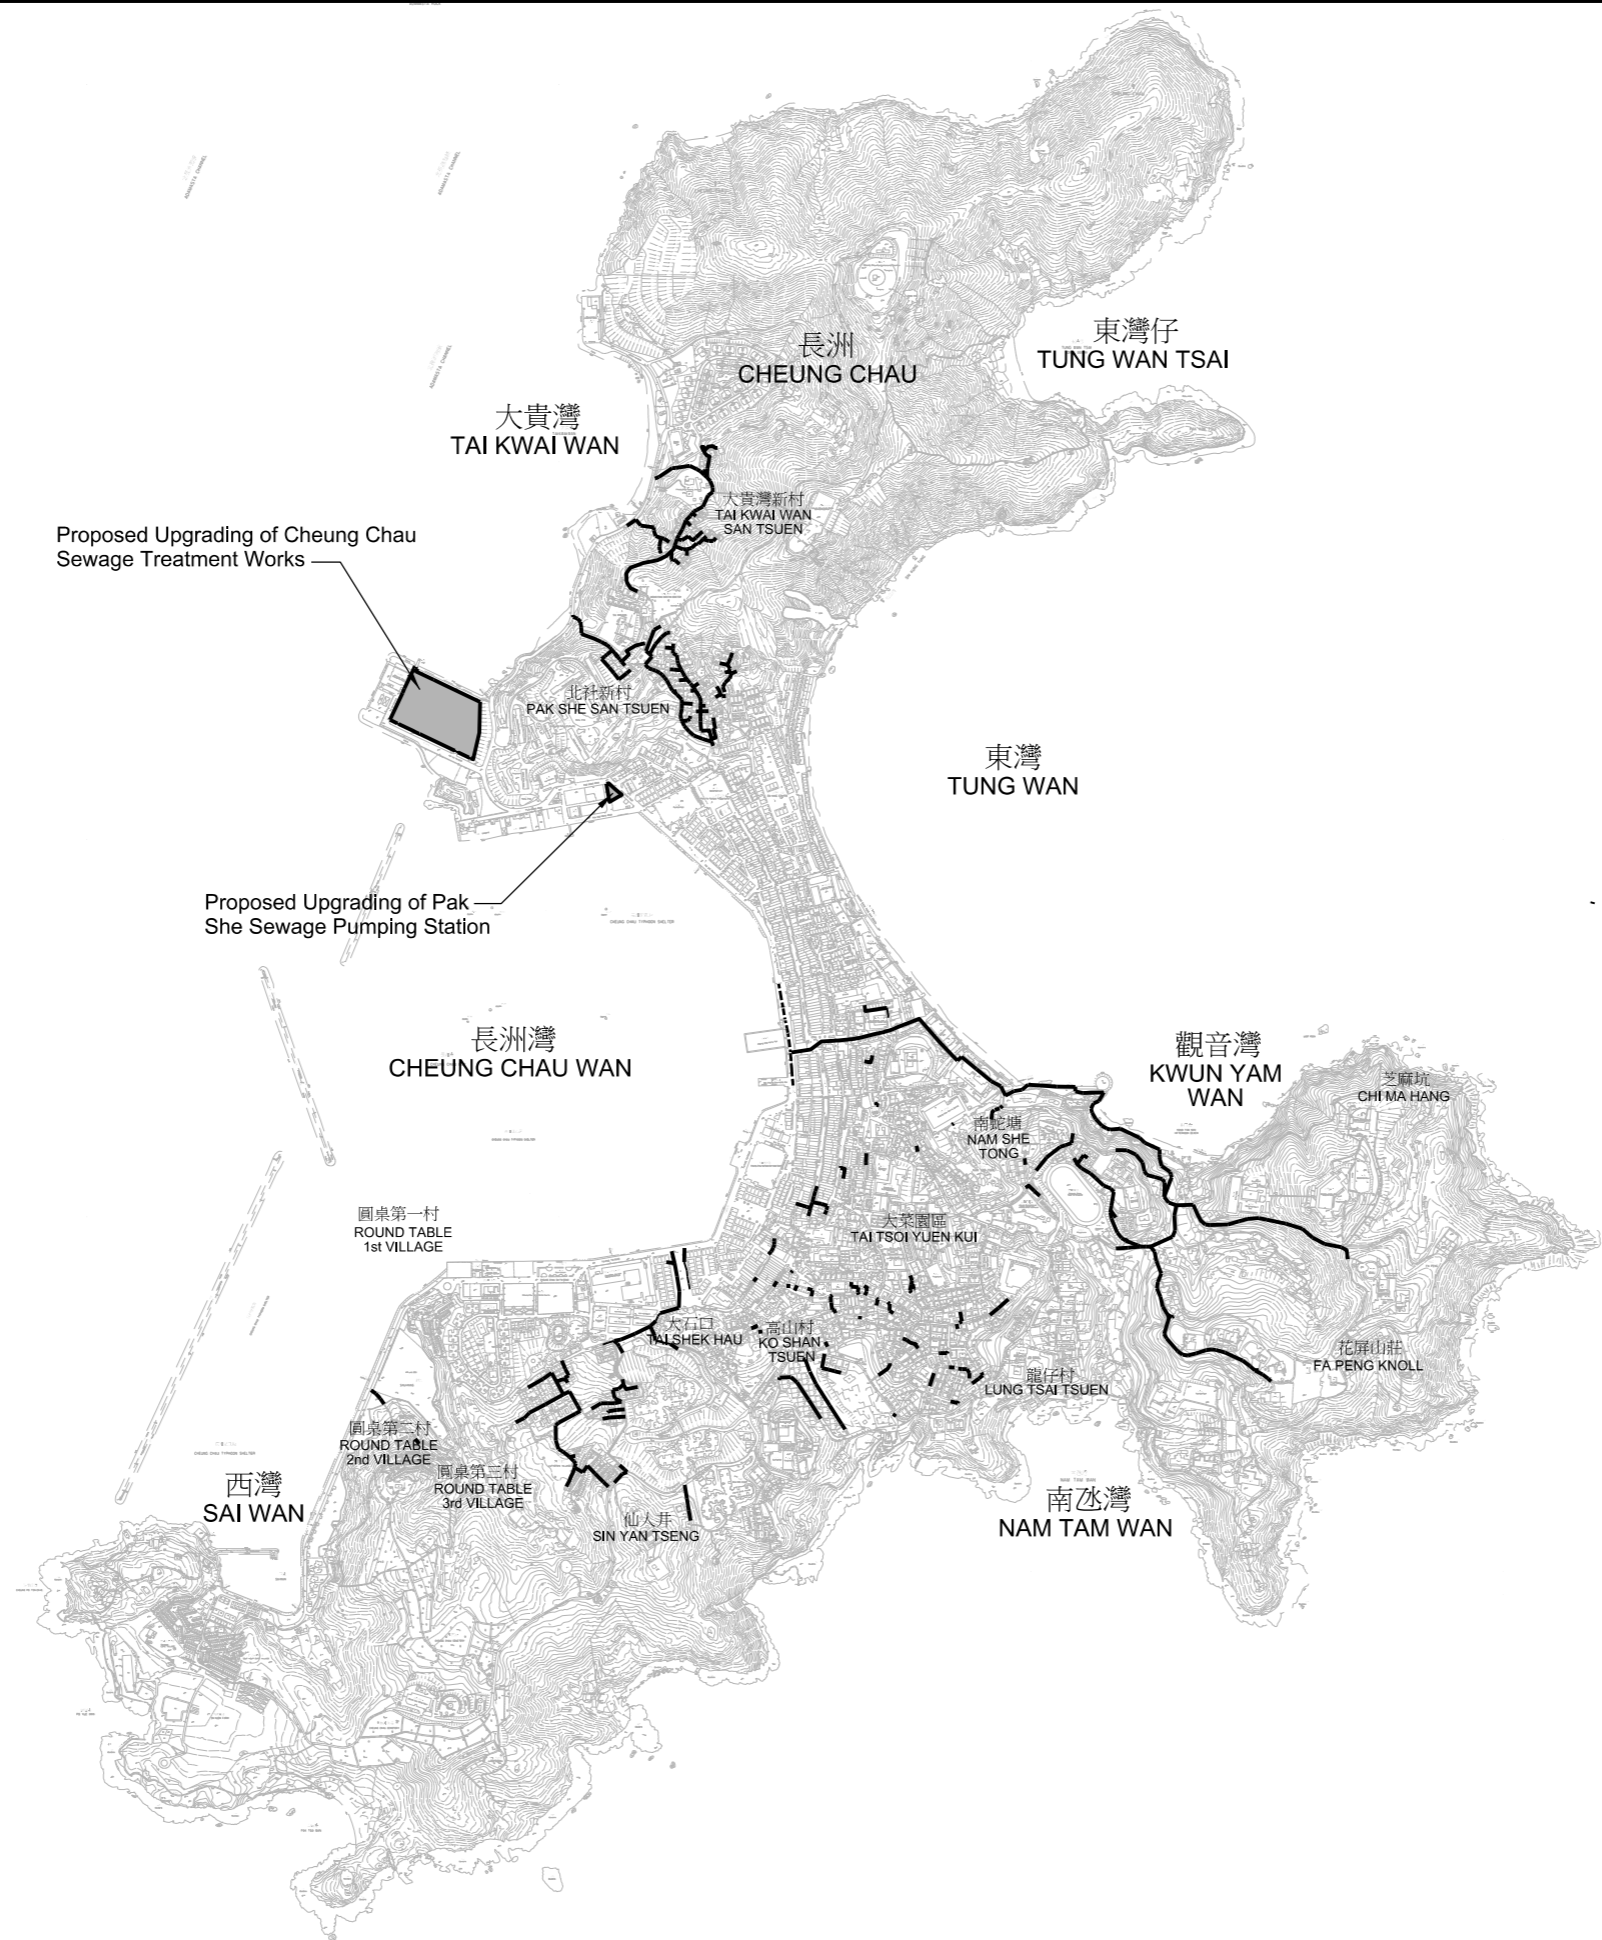

LEGEND :
 ——— Proposed Sewer System
 - - - Proposed Sewer Rehabilitation

PRINTED BY: cheu8306 8/13/2013 5:43:34 PM
 FILENAME: F:\CHINA\UP\image CAD\Project\15_4572\FIGURE\ENVIRONMENT\EMA_4572-EMA-FIG-1_L.dgn