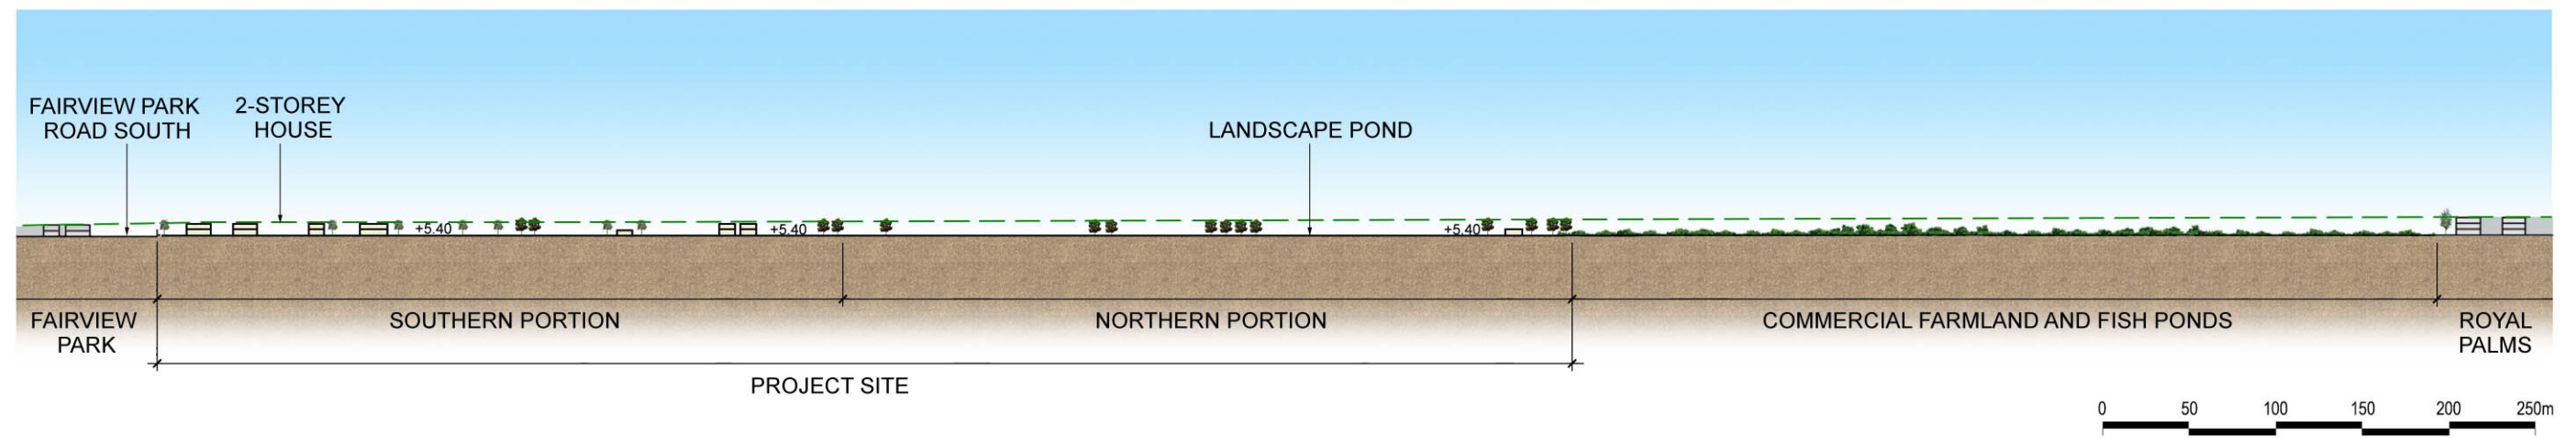

KEY PLAN

**Figure:** 11-10

**Title:** Section Showing Derivation of ZVI

**Project:** Residential cum Passive Recreational Development within "Recreation" ("REC") Zone and Residential (Group C)" Zone at Various Lots in DD 104, Yuen Long, N.T

Drawn by: DK

Checked by: TO

Rev.: -

Date: DEC 2013