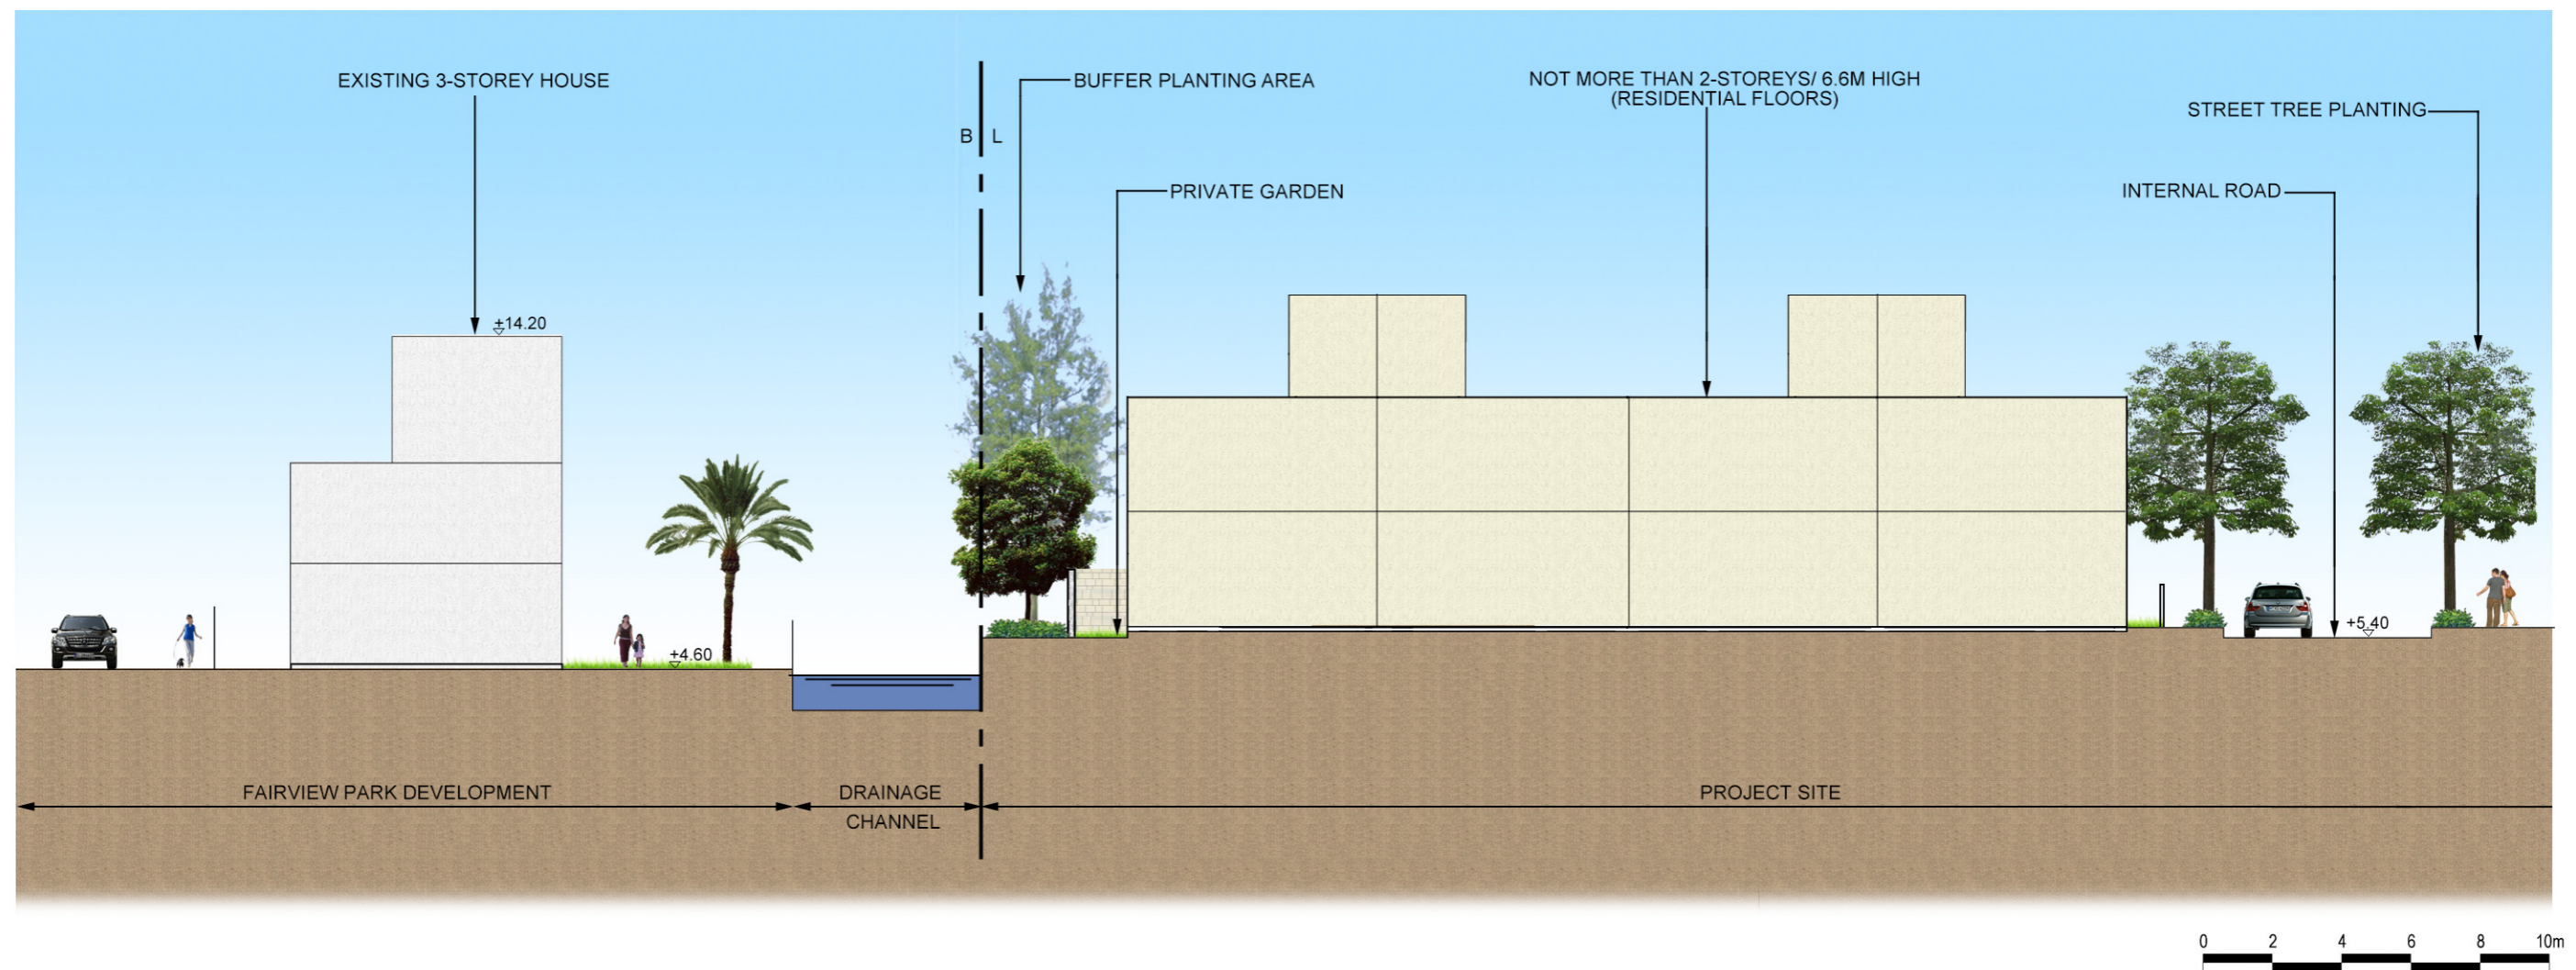

KEY PLAN

Figure: 11-20

Title: Typical Section A-A (Sheet 1 of 7)

Project: Residential cum Passive Recreational Development within "Recreation" ("REC") Zone and Residential (Group C)" Zone at Various Lots in DD 104, Yuen Long, N.T

Drawn by: DK

Checked by: TO

Rev.: -

Date: DEC 2013