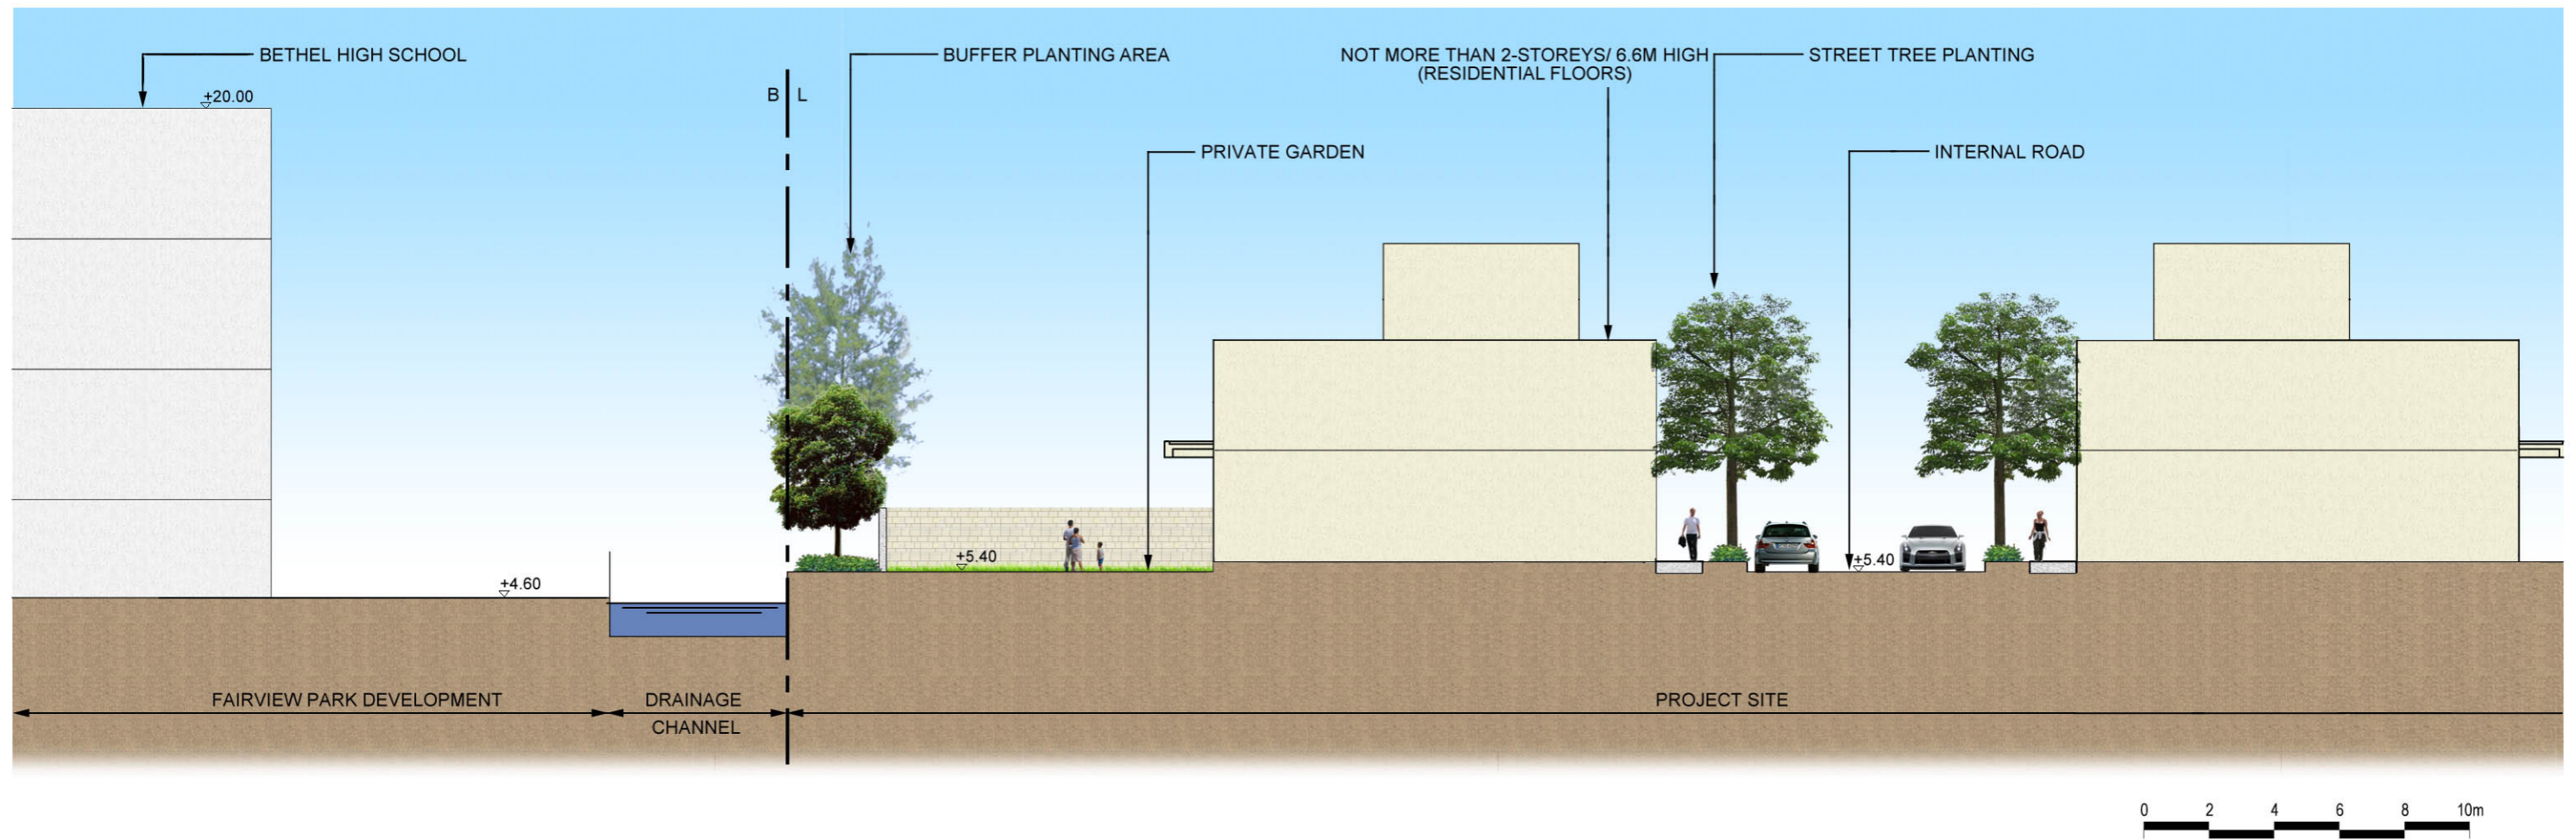

KEY PLAN

Figure: 11-21

Title: Typical Section B-B (Sheet 2 of 7)

Project: Residential cum Passive Recreational Development within "Recreation" ("REC") Zone and Residential (Group C)" Zone at Various Lots in DD 104, Yuen Long, N.T

Drawn by: DK

Checked by: TO

Rev.: -

Date: DEC 2013