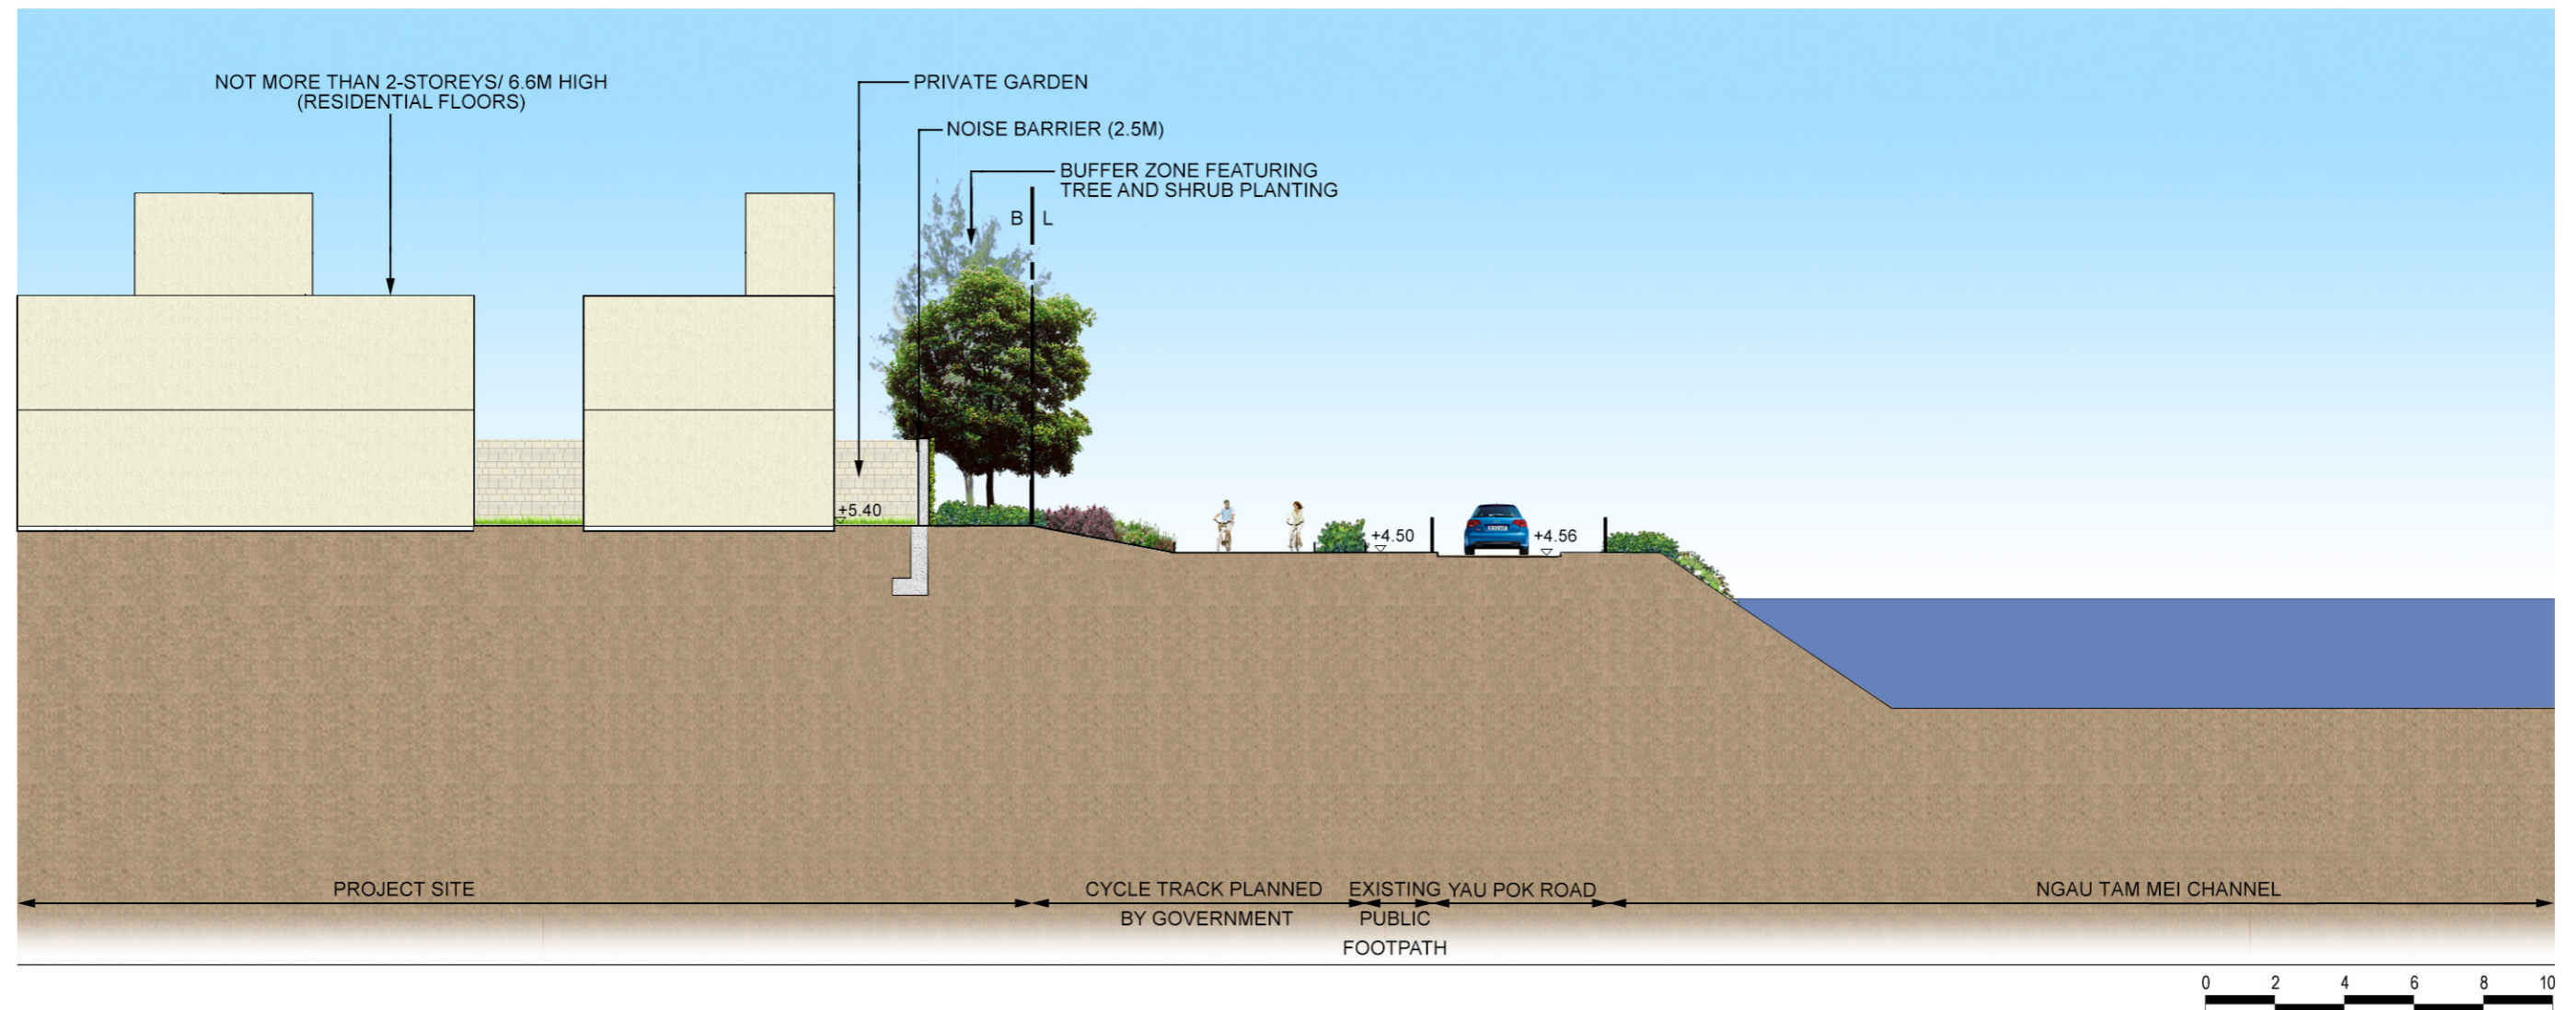

KEY PLAN

Figure: 11-22

Title: Typical Section C-C (Sheet 3 of 7)

Project: Residential cum Passive Recreational Development within "Recreation" ("REC") Zone and Residential (Group C) Zone at Various Lots in DD 104, Yuen Long, N.T

Drawn by: DK

Checked by: TO

Rev.: -

Date: DEC 2013