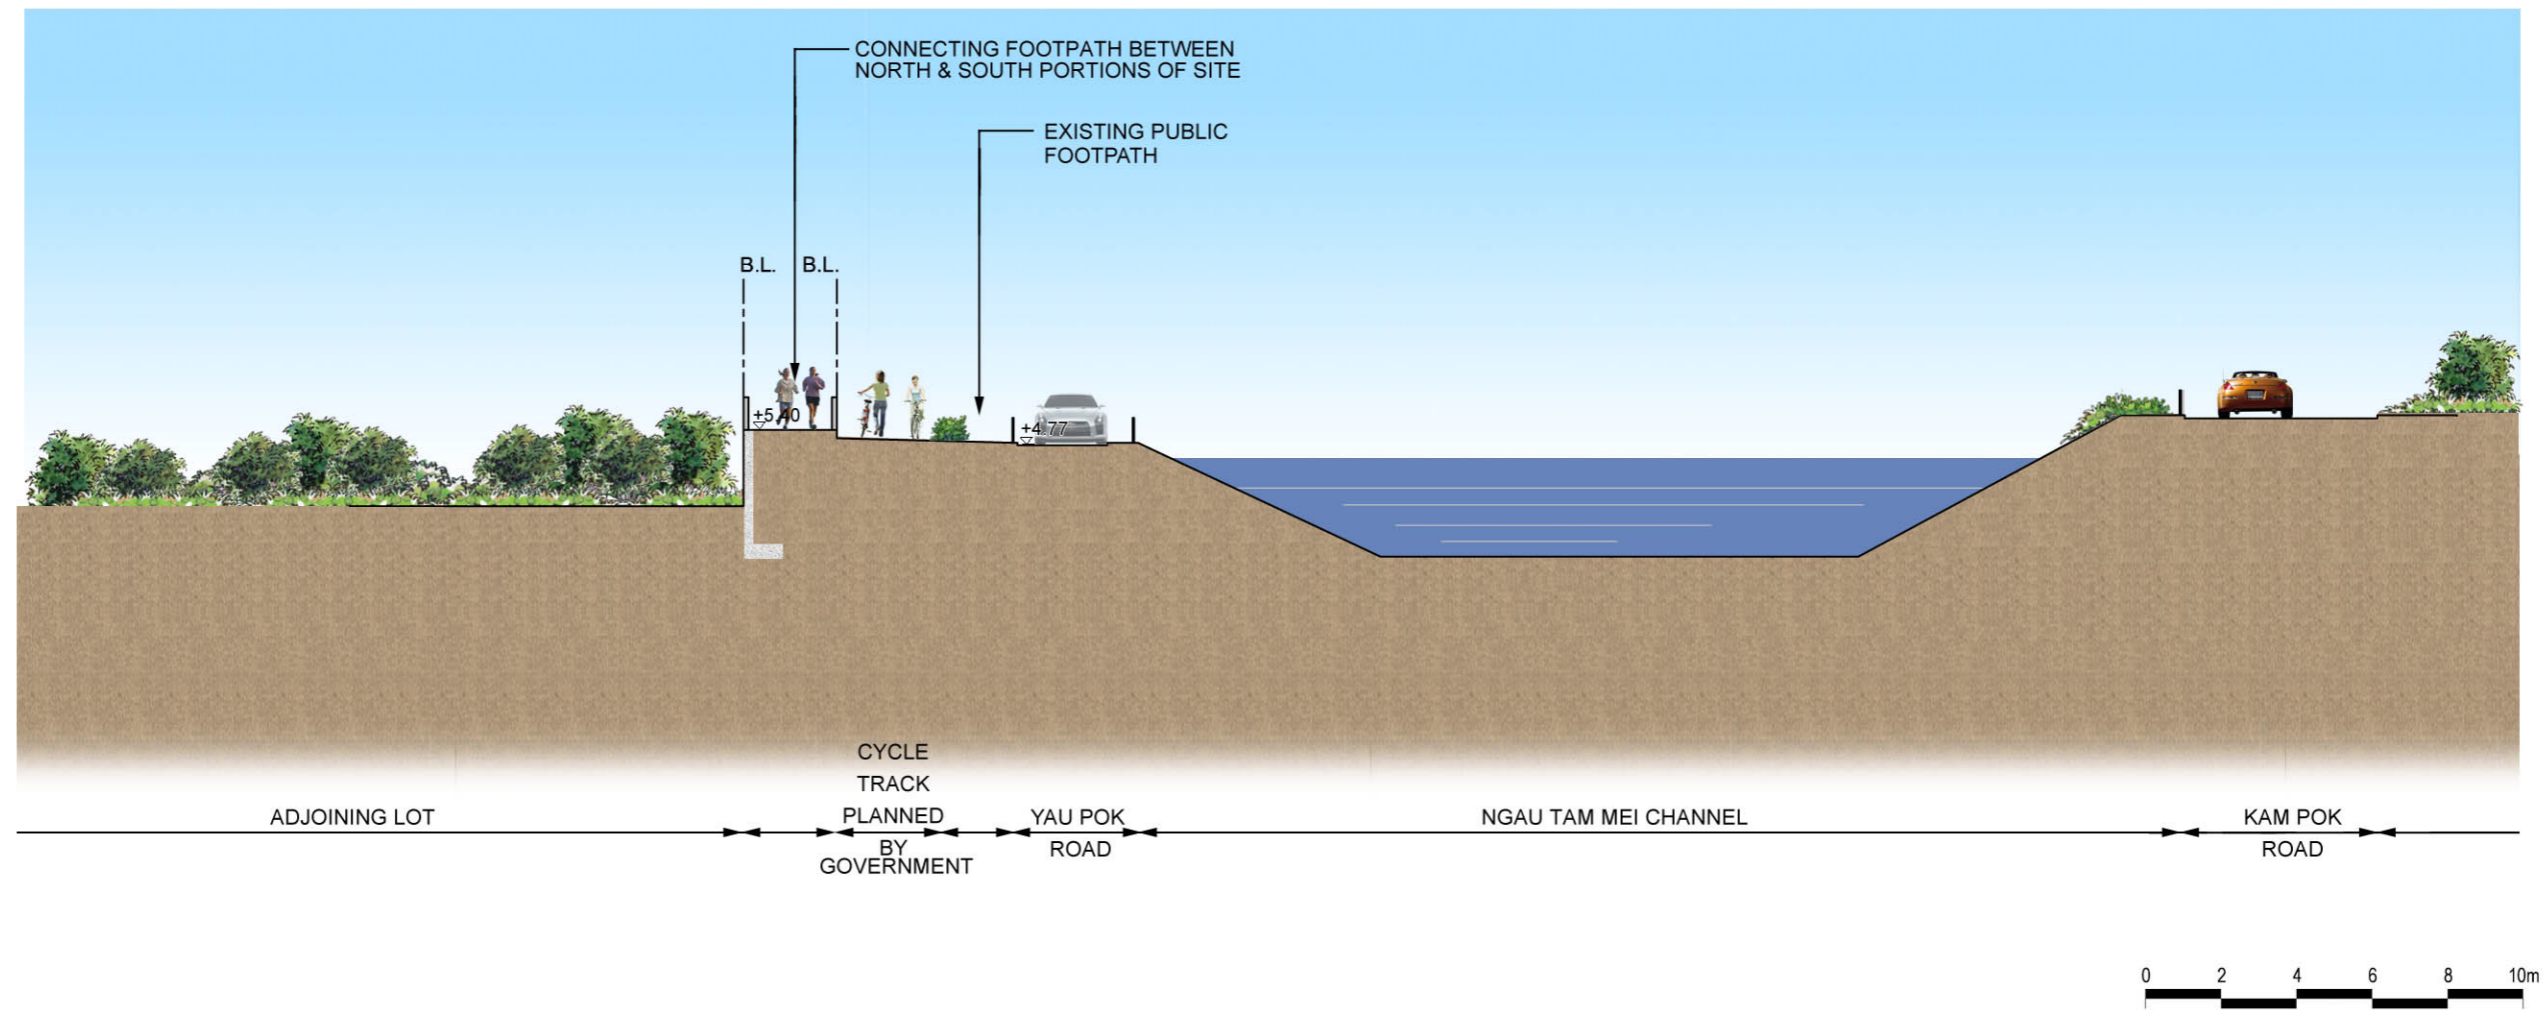

KEY PLAN

Figure: 11-23

Title: Typical Section D-D (Sheet 4 of 7)

Project: Residential cum Passive Recreational Development within "Recreation" ("REC") Zone and Residential (Group C)" Zone at Various Lots in DD 104, Yuen Long, N.T

Drawn by: DK

Checked by: TO

Rev.: -

Date: DEC 2013