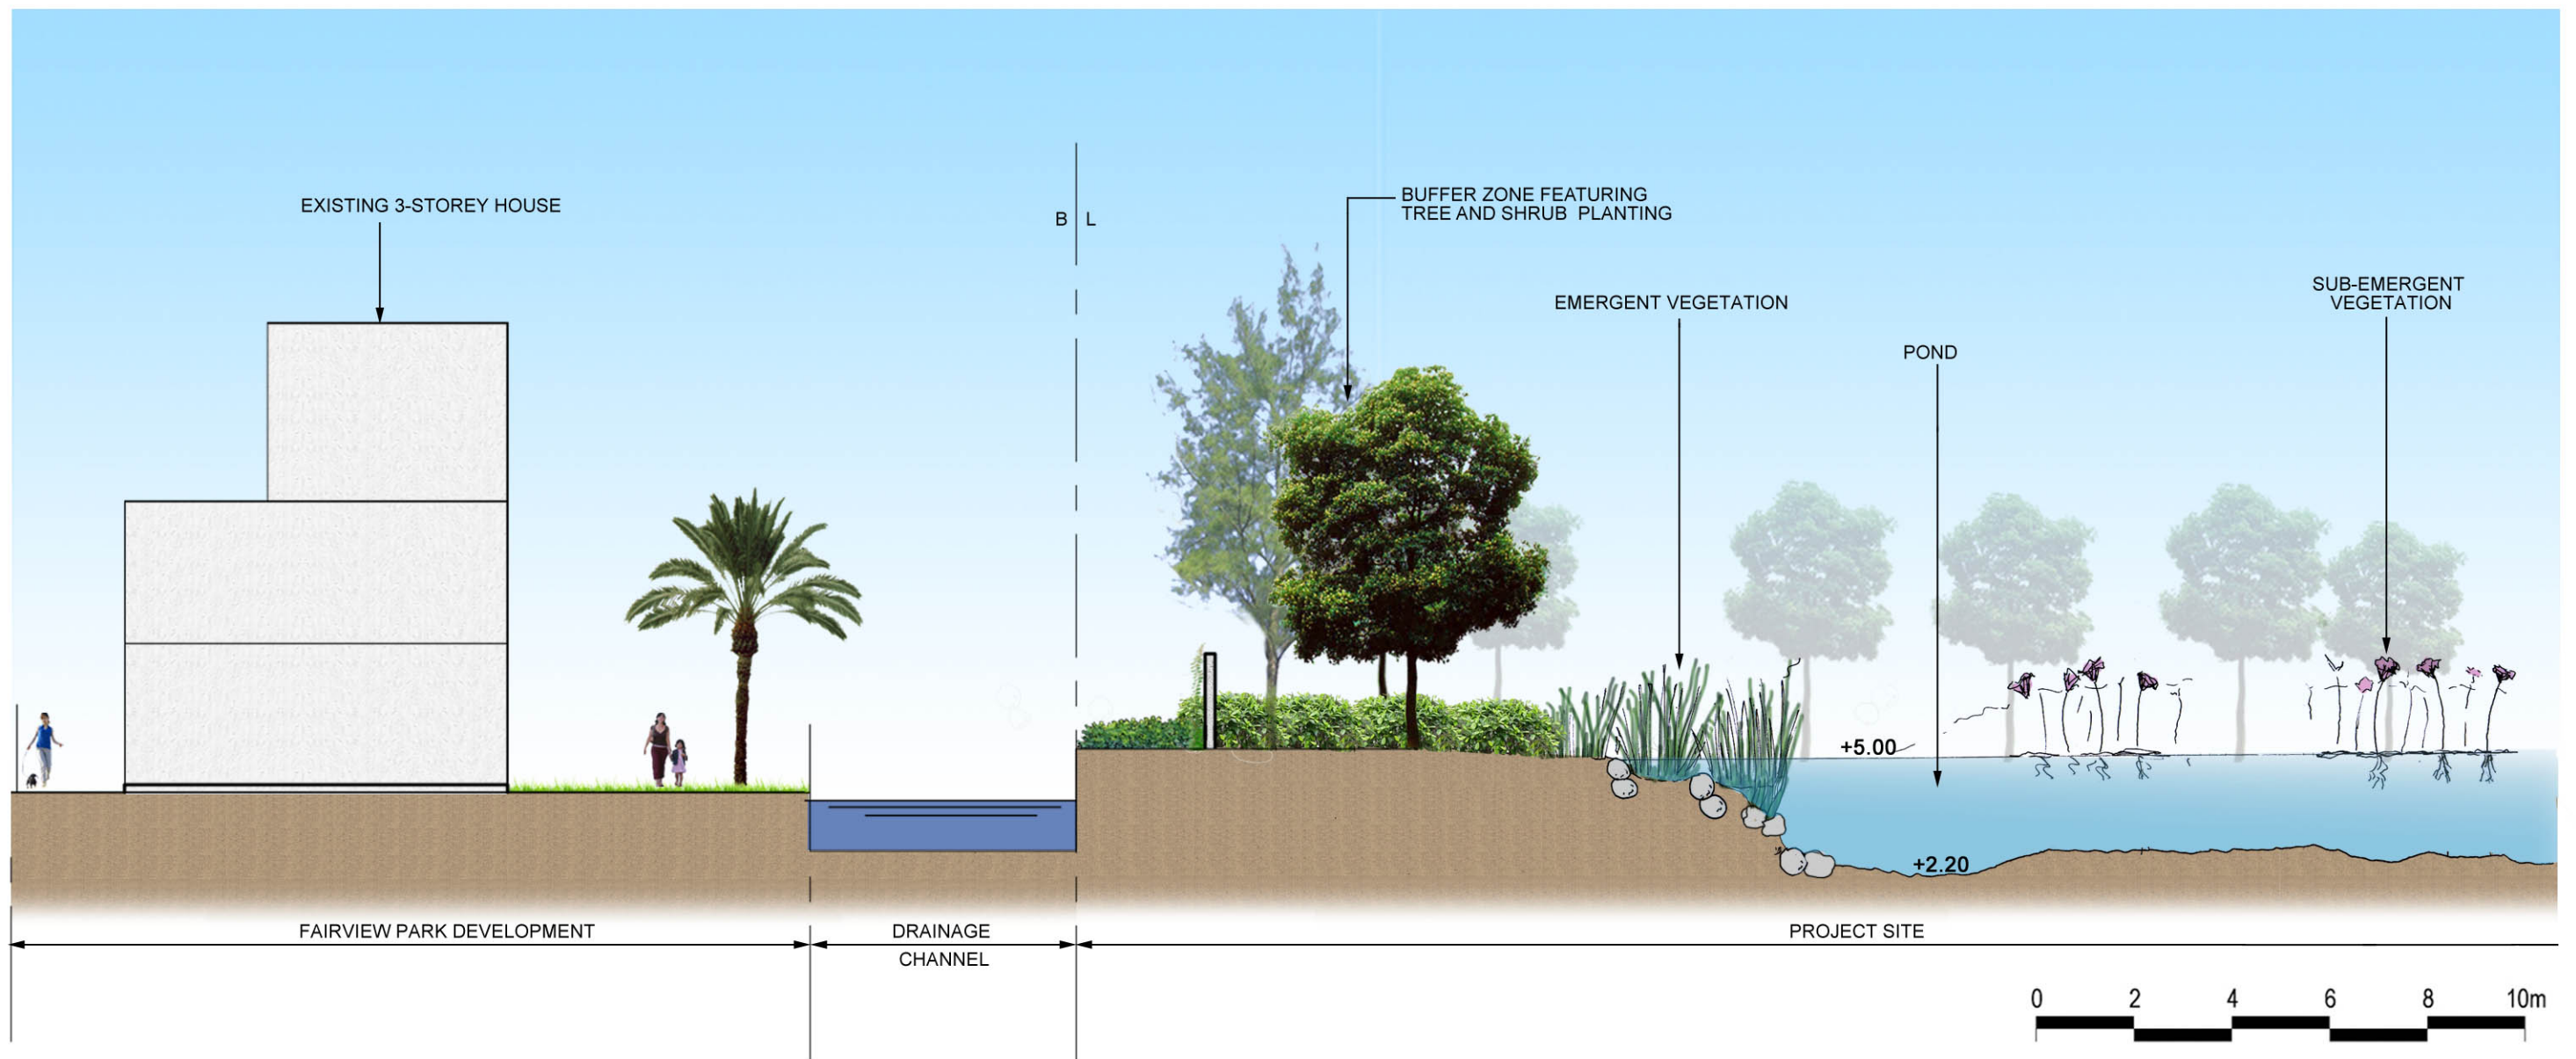

KEY PLAN

Figure: 11-24

Title: Typical Section E-E (Sheet 5 of 7)

Project: Residential cum Passive Recreational Development within "Recreation" ("REC") Zone and Residential (Group C) Zone at Various Lots in DD 104, Yuen Long, N.T

Drawn by: DK

Checked by: TO

Rev.: -

Date: DEC 2013