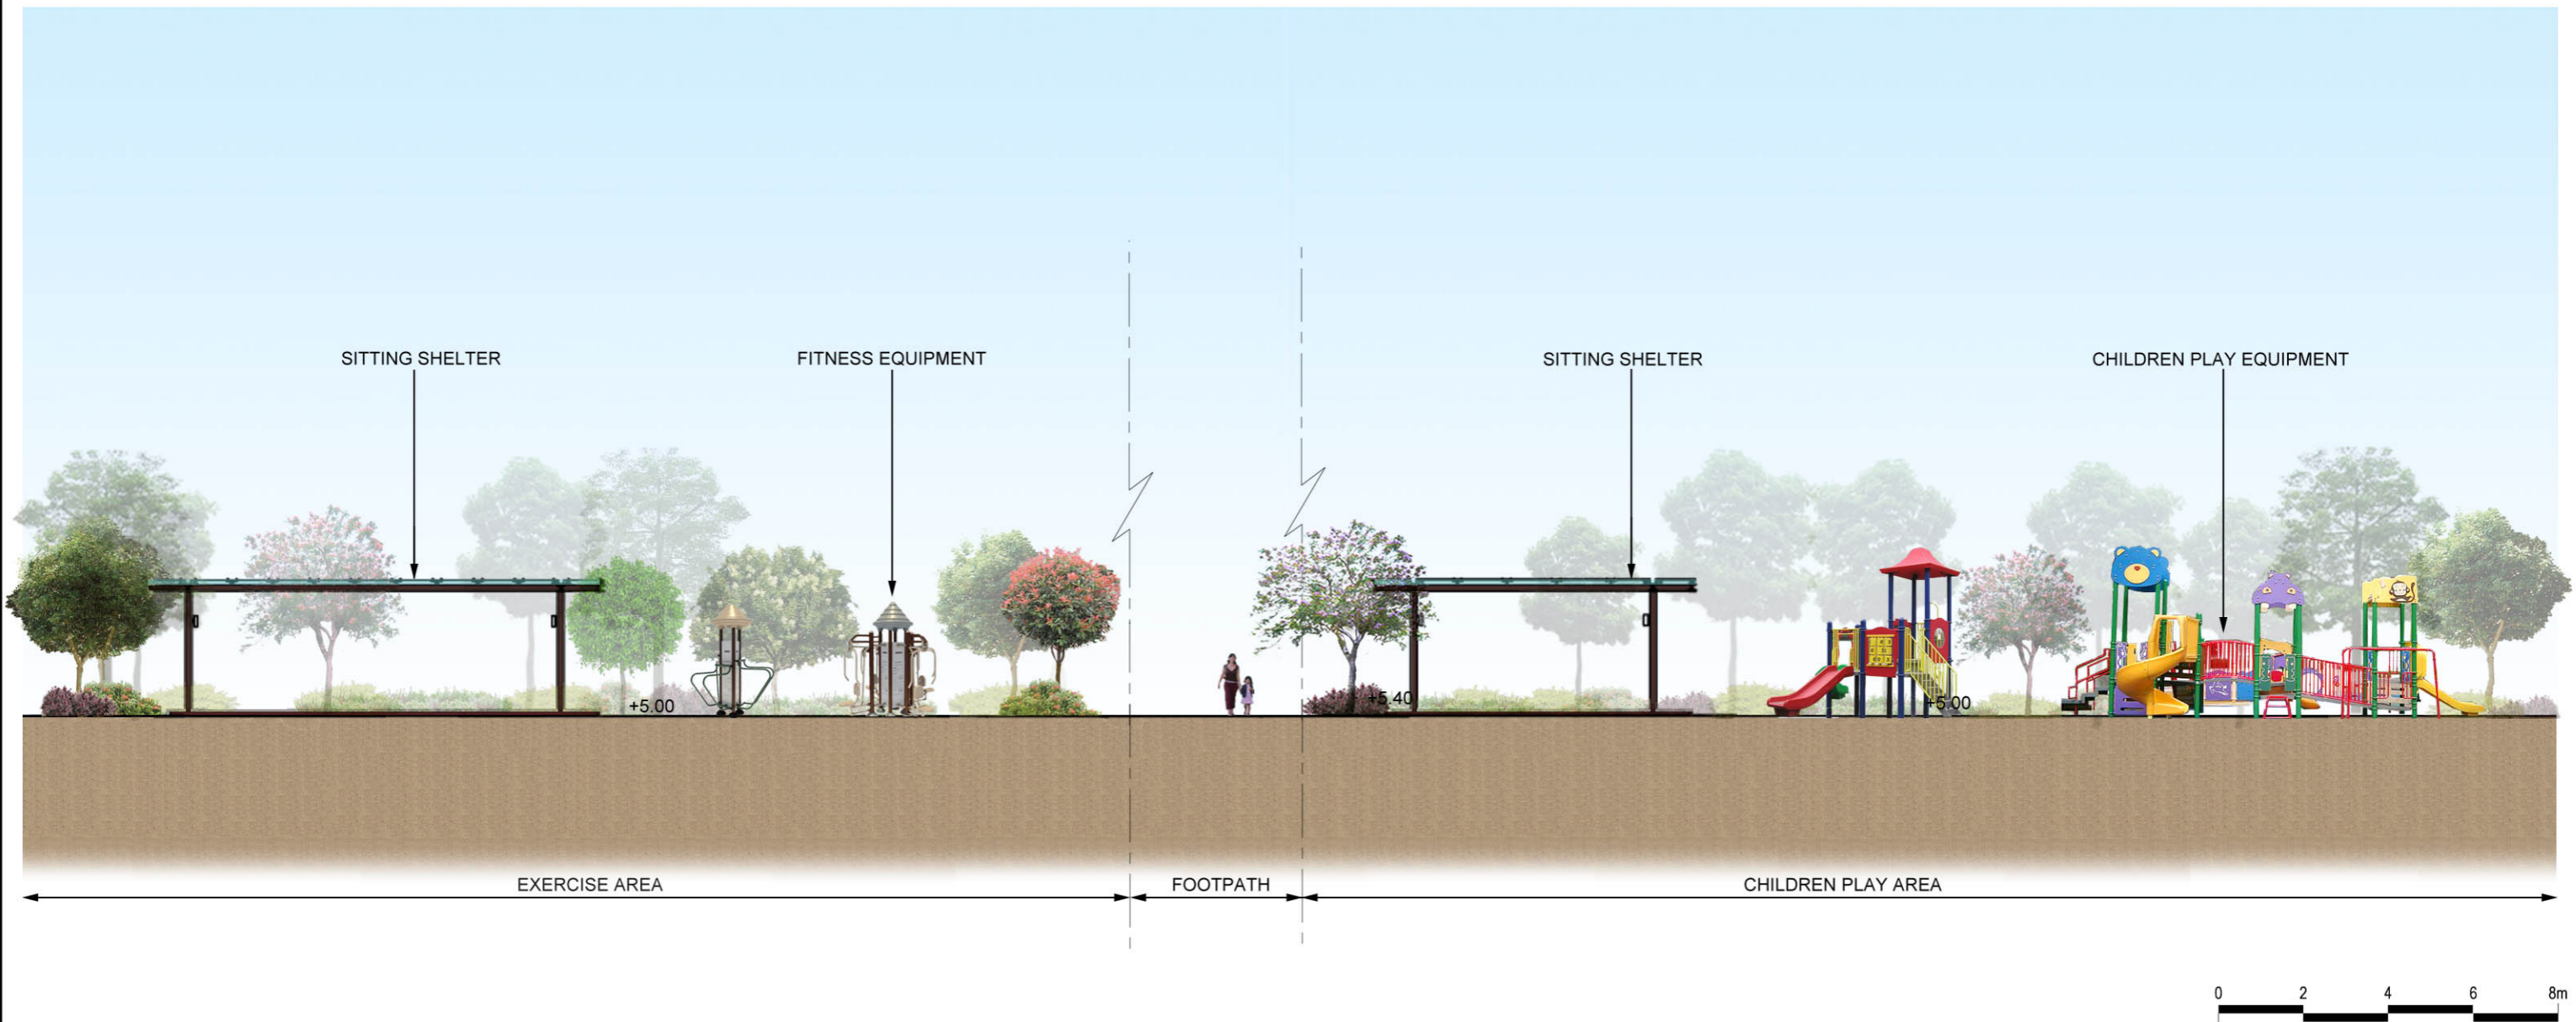

KEY PLAN

Figure: 11-25

Title: Typical Section F-F (Sheet 6 of 7)

Project: Residential cum Passive Recreational Development within "Recreation" ("REC") Zone and Residential (Group C) Zone at Various Lots in DD 104, Yuen Long, N.T

Drawn by: DK

Checked by: TO

Rev.: -

Date: DEC 2013