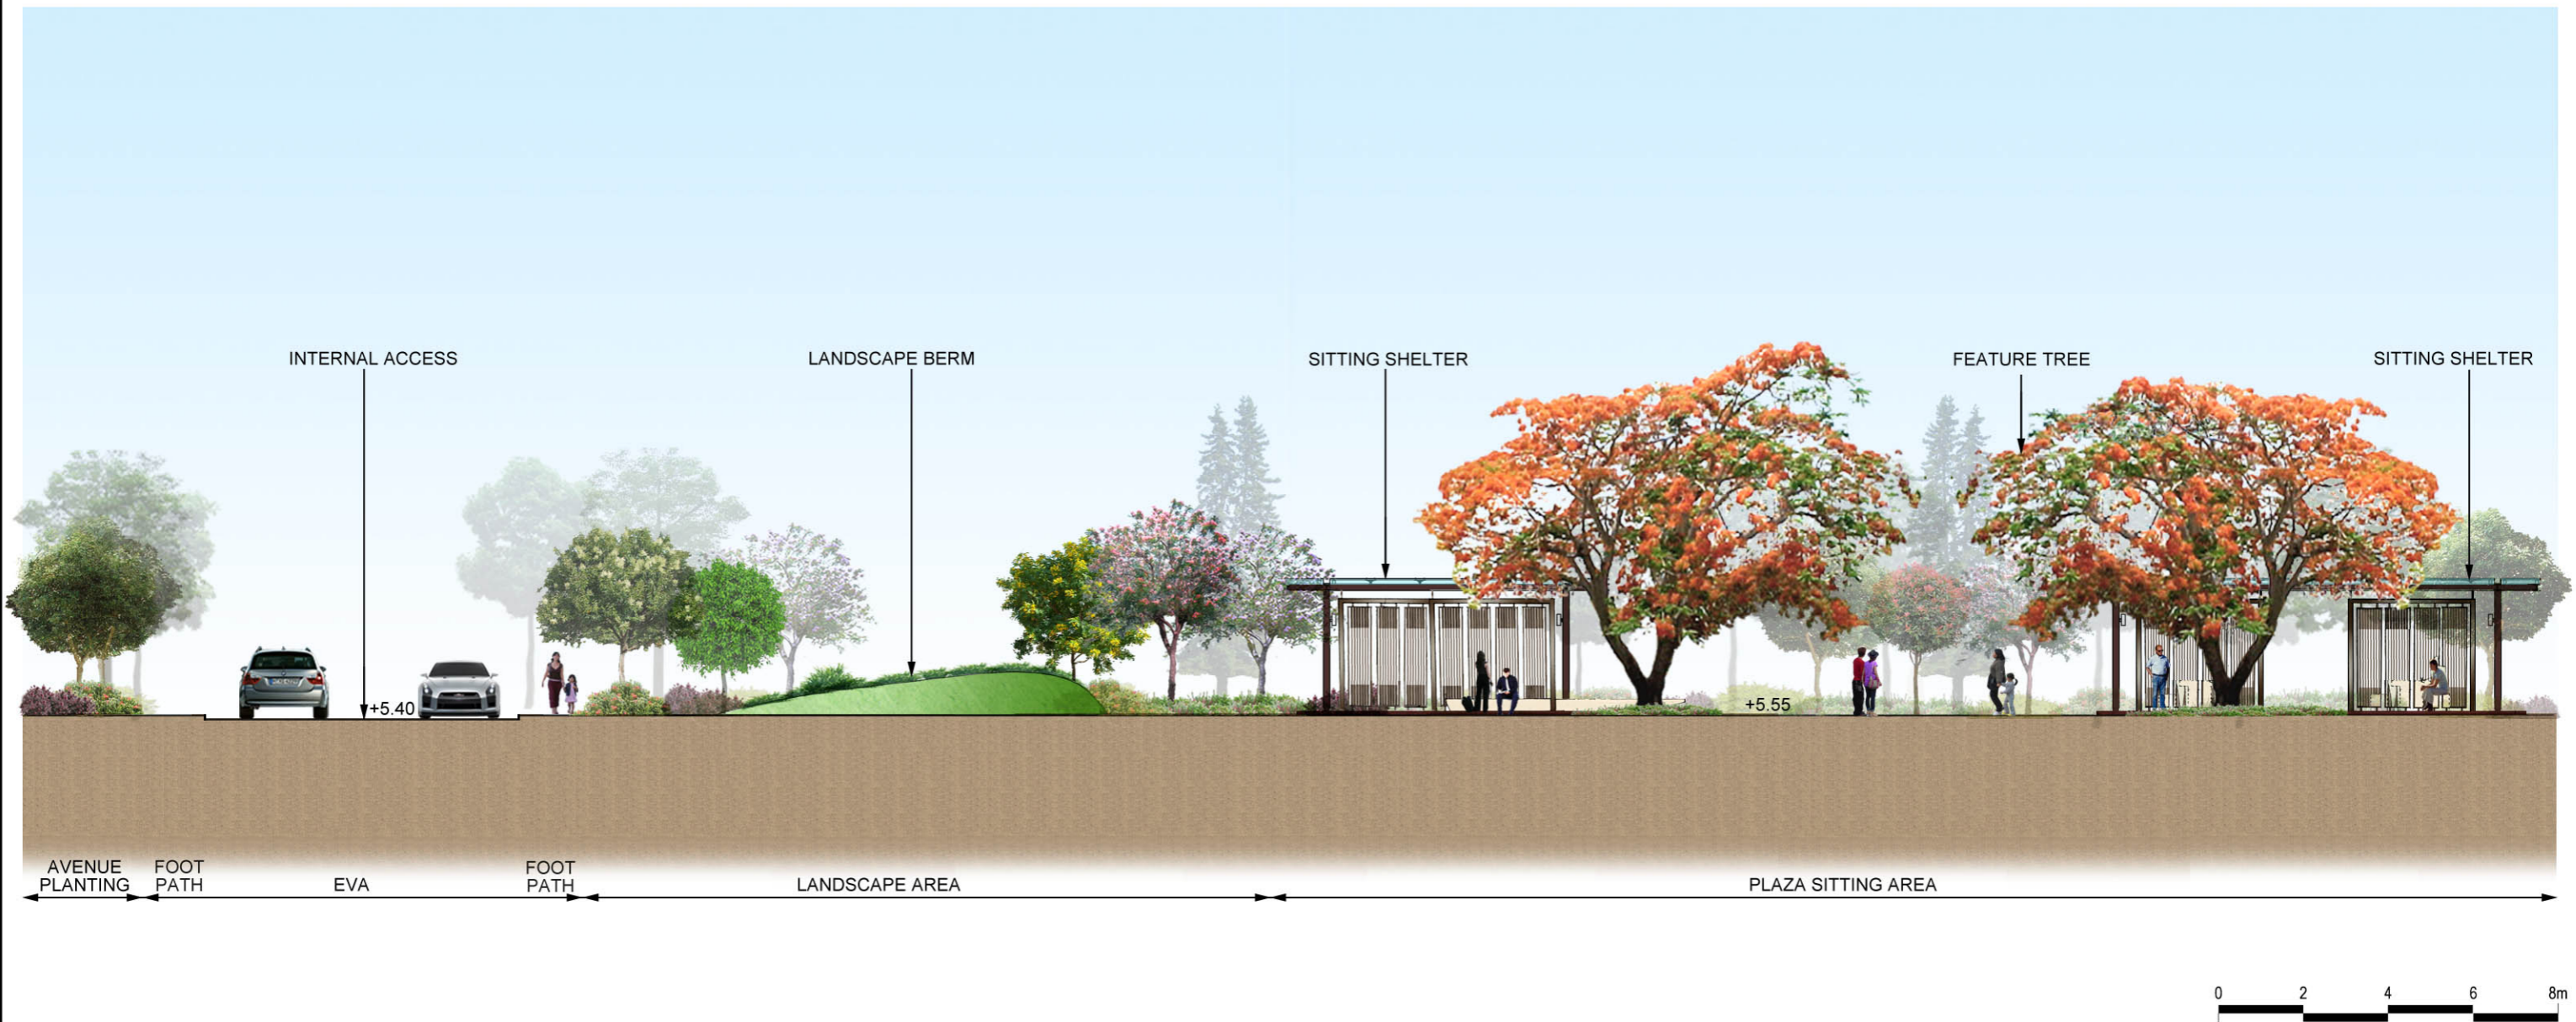

KEY PLAN

Figure: 11-26

Title: Typical Section G-G (Sheet 7 of 7)

Project: Residential cum Passive Recreational Development within "Recreation" ("REC") Zone and Residential (Group C)" Zone at Various Lots in DD 104, Yuen Long, N.T

Drawn by: DK

Checked by: TO

Rev.: -

Date: DEC 2013