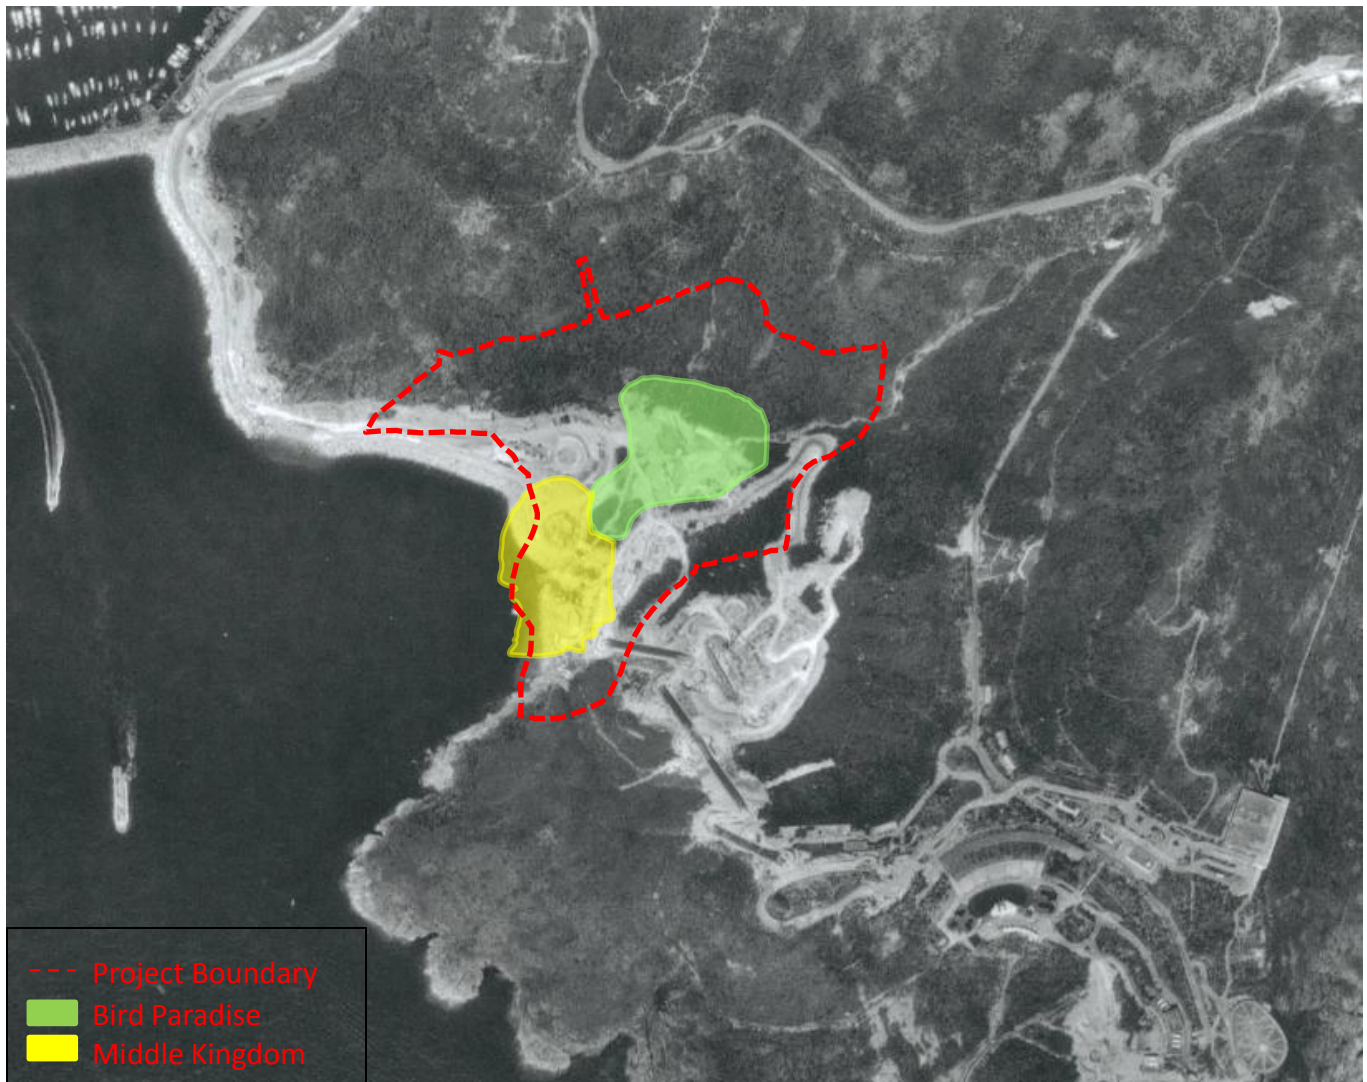

Appendix 9.1 Representative Historical Aerial Photographs

Tai Shue Wan Development at Ocean Park Environmental Impact Assessment Report

Appendix 9.1 Representative Historical Aerial Photographs

Year: 1949

Ref: 6187

Tai Shue Wan Development at Ocean Park Environmental Impact Assessment Report

Appendix 9.1 Representative Historical Aerial Photographs

Year: 1983

Ref: 49741

Tai Shue Wan Development at Ocean Park Environmental Impact Assessment Report

Appendix 9.1 Representative Historical Aerial Photographs

Year: 1989

Ref: A17770

Tai Shue Wan Development at Ocean Park Environmental Impact Assessment Report

Appendix 9.1 Representative Historical Aerial Photographs