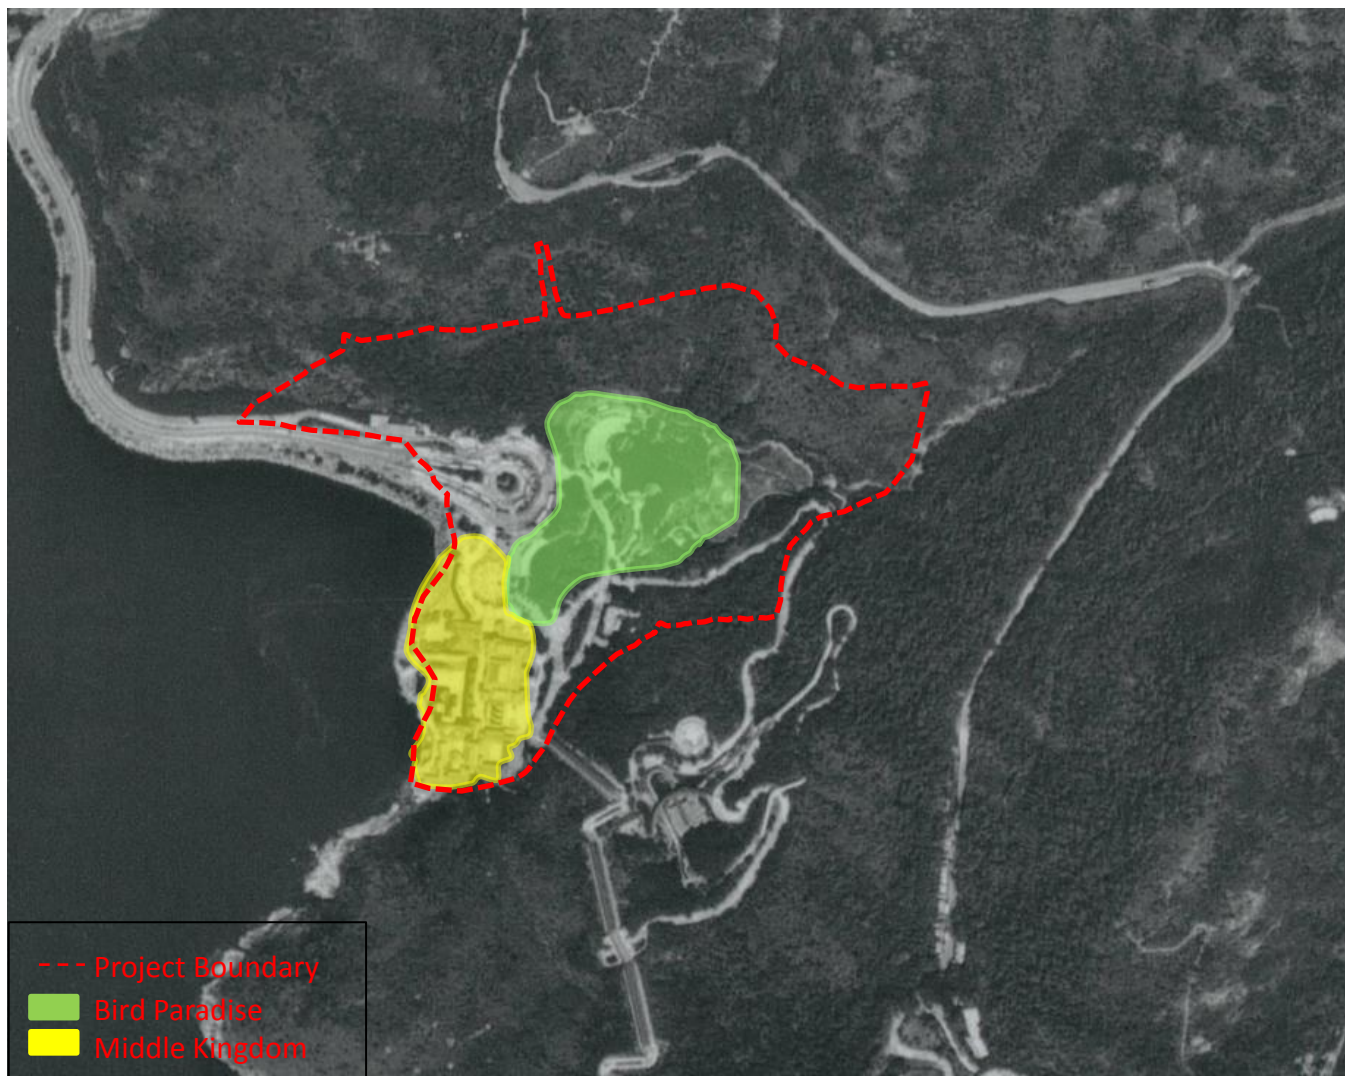

Appendix 9.1 Representative Historical Aerial Photographs

Tai Shue Wan Development at Ocean Park Environmental Impact Assessment Report

Appendix 9.1 Representative Historical Aerial Photographs

Year: 1949

Ref: 6187

Tai Shue Wan Development at Ocean Park Environmental Impact Assessment Report

Appendix 9.1 Representative Historical Aerial Photographs

Year: 1983

Ref: 49741

Tai Shue Wan Development at Ocean Park Environmental Impact Assessment Report

Appendix 9.1 Representative Historical Aerial Photographs

Year: 1989

Ref: A17770

Tai Shue Wan Development at Ocean Park Environmental Impact Assessment Report

Appendix 9.1 Representative Historical Aerial Photographs