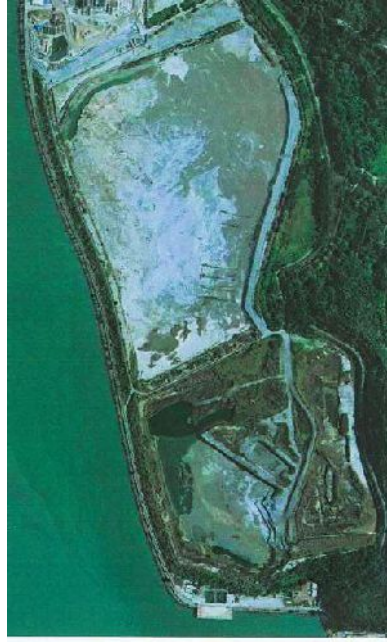

AUG 2008

JULY 2012

DEC 2011