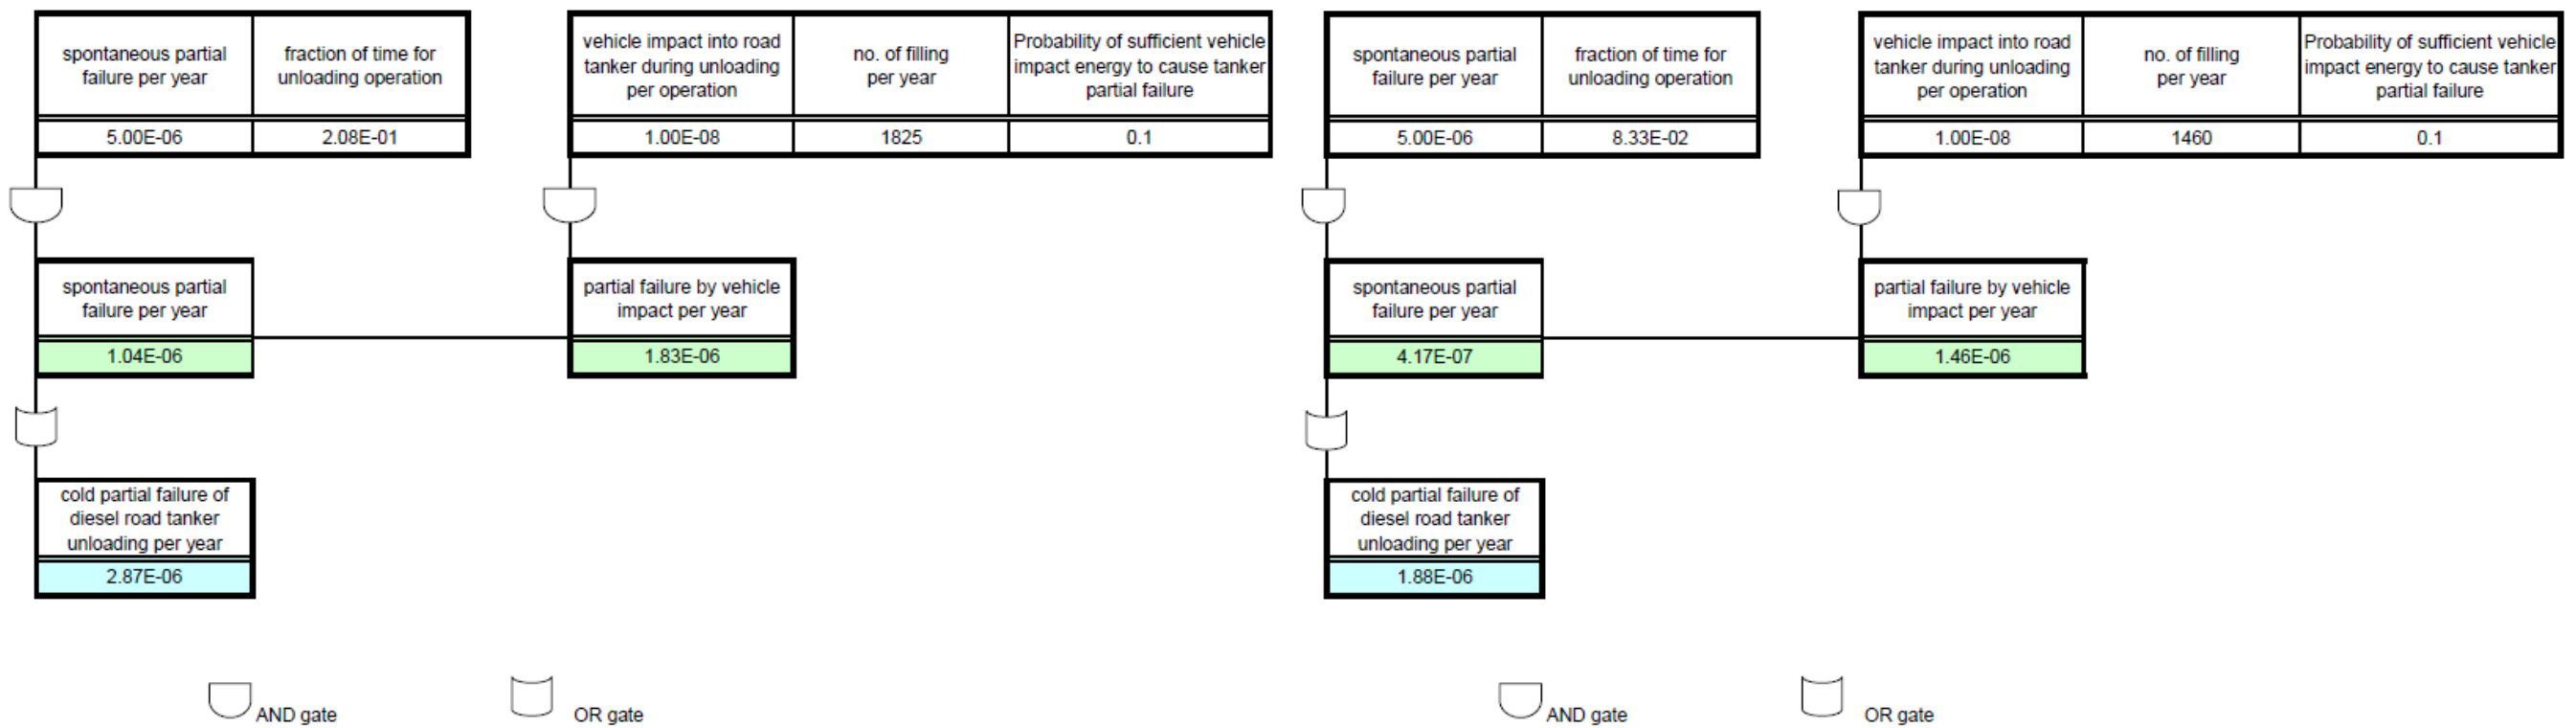

Cold Catastrophic failure of Diesel Road Tanker (New World First Bus Depot)

Cold Catastrophic failure of Diesel Road Tanker (Citybus Chai Wan Depot)

Partial failure of Diesel Road Tanker (New World First Bus Depot)

Partial failure of Diesel Road Tanker (Citybus Chai Wan Depot)