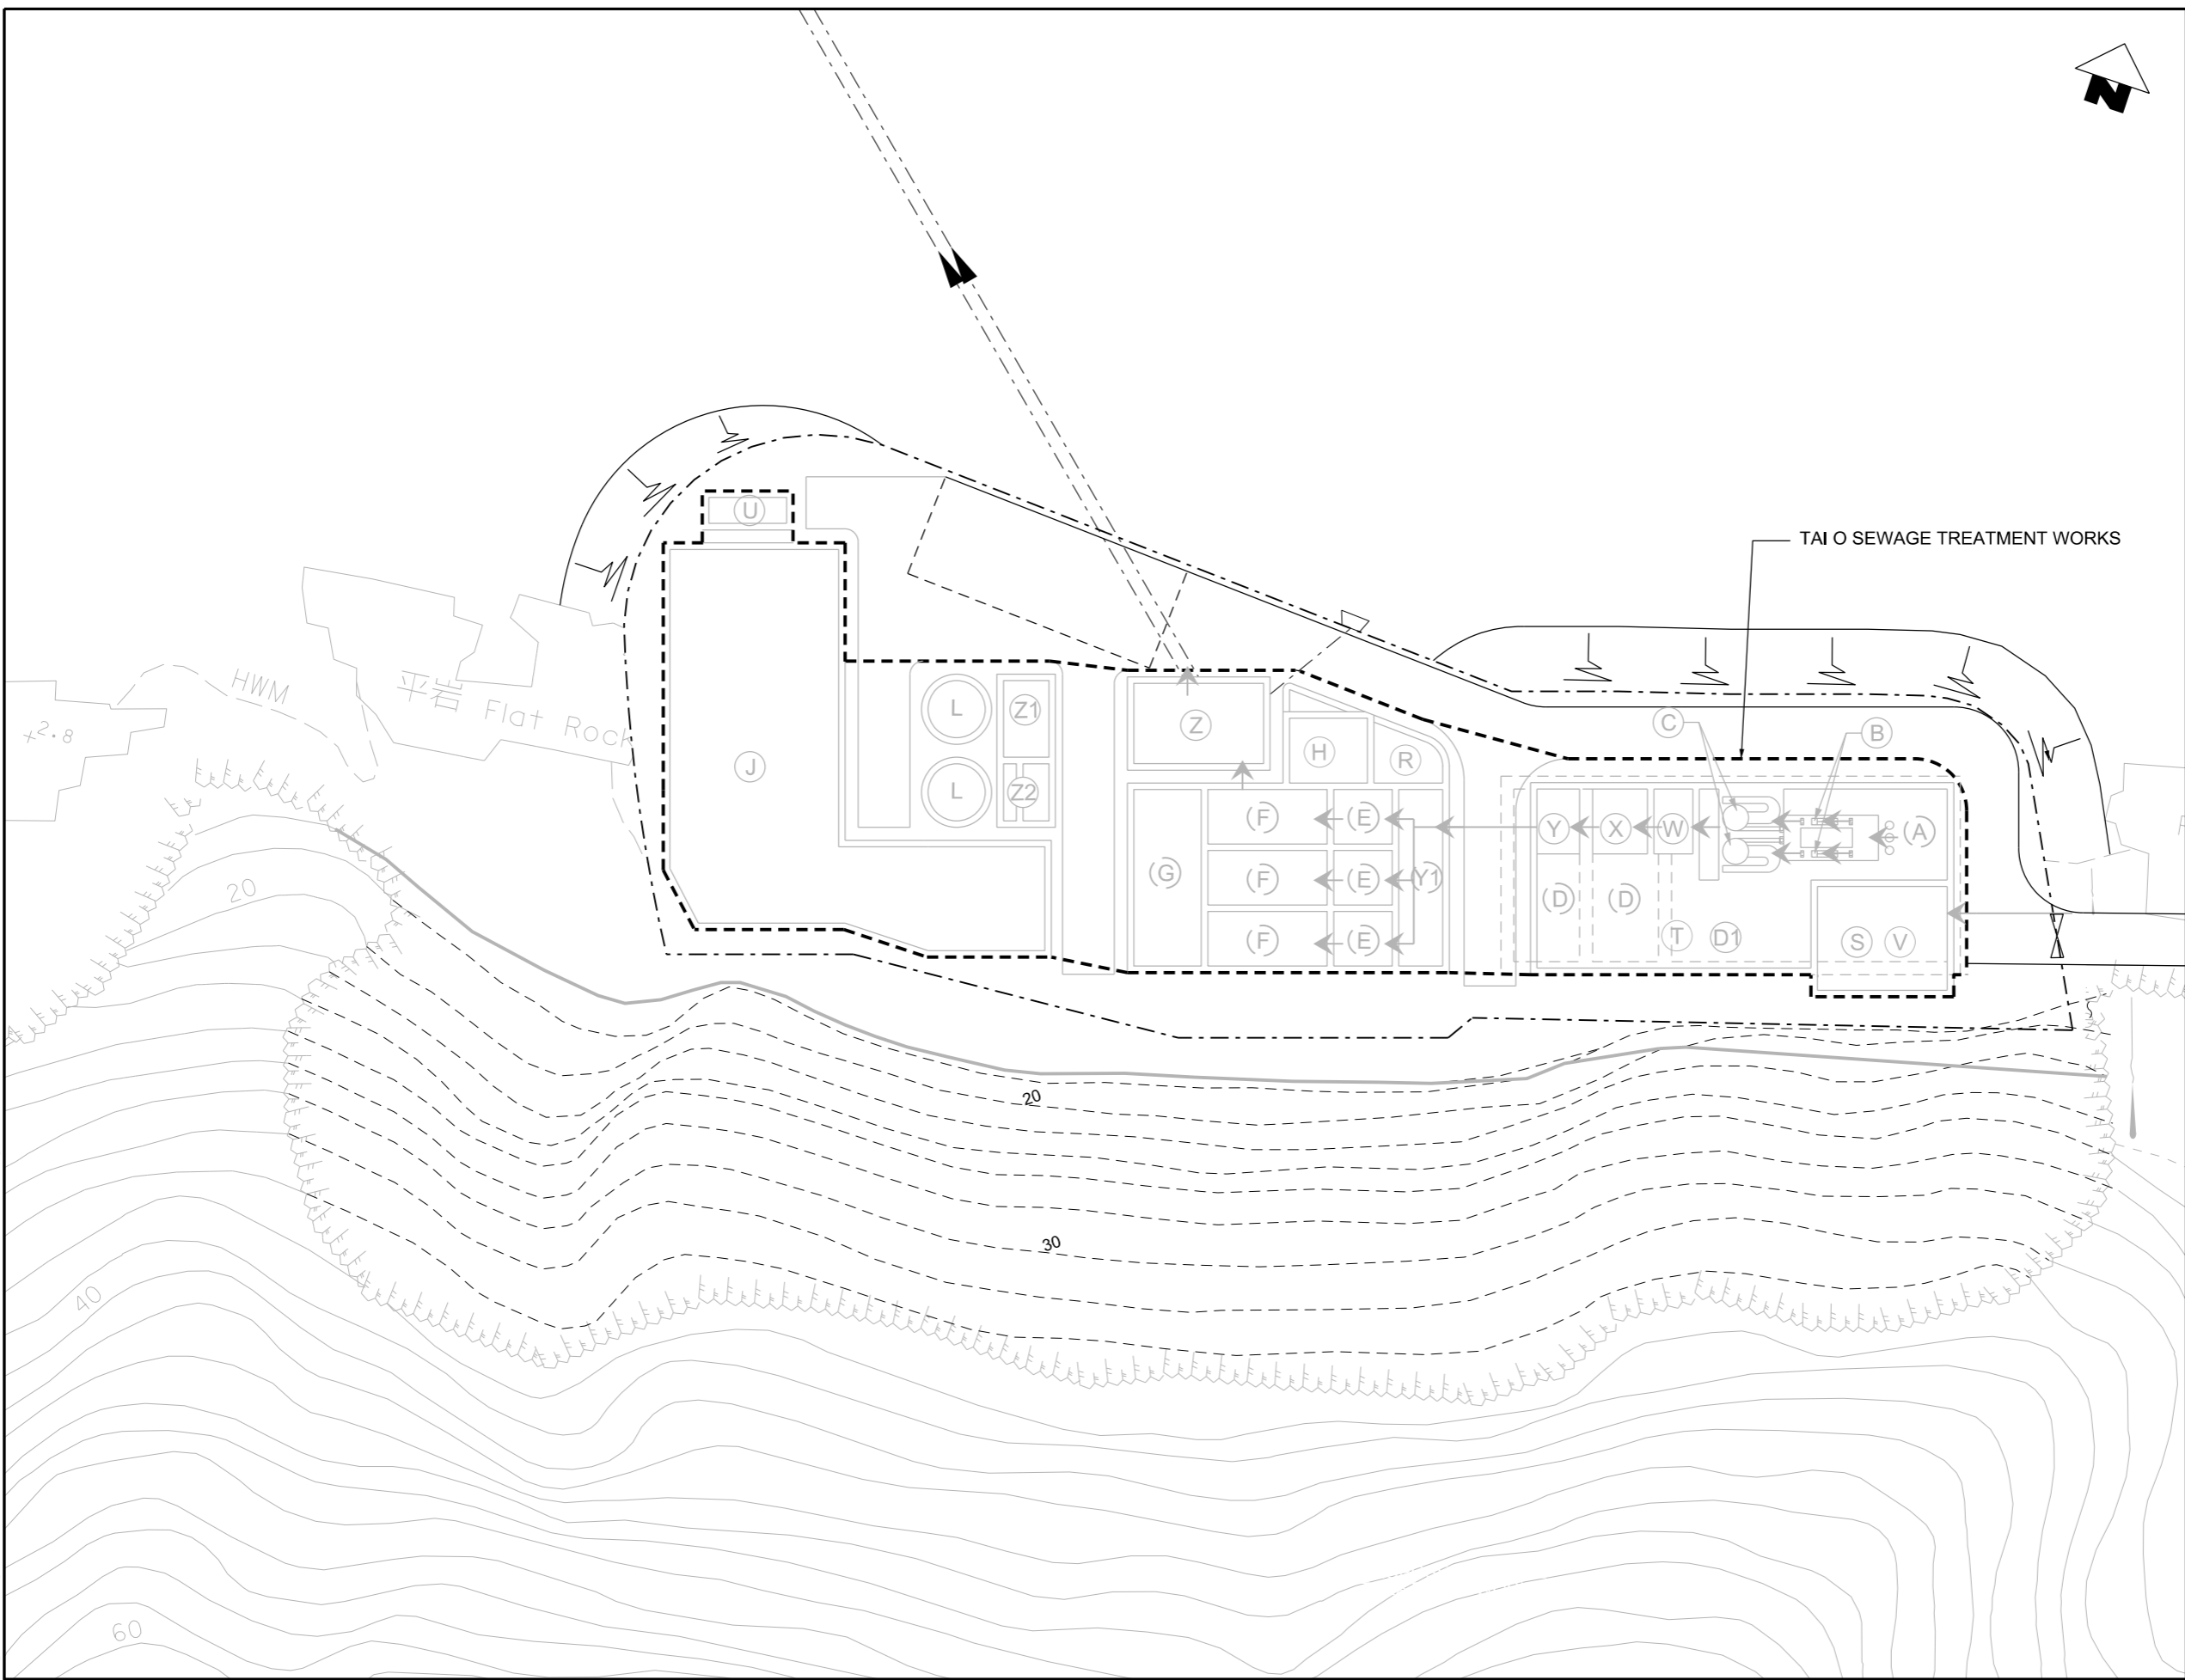

PRINTED BY: cheu8306 7/31/2014 2:00:13 PM
 FILENAME: F:\CHINA\UP\image CAD\Project\IS\4572\FIGURE\EA-TAI\AIR_Sensitive\4572-FIGURE-TO-4.12.dgn

KEY PLAN SCALE : N.T.S.

LEGEND:
 [Dashed Line] OPERATION NOISE SOURCE