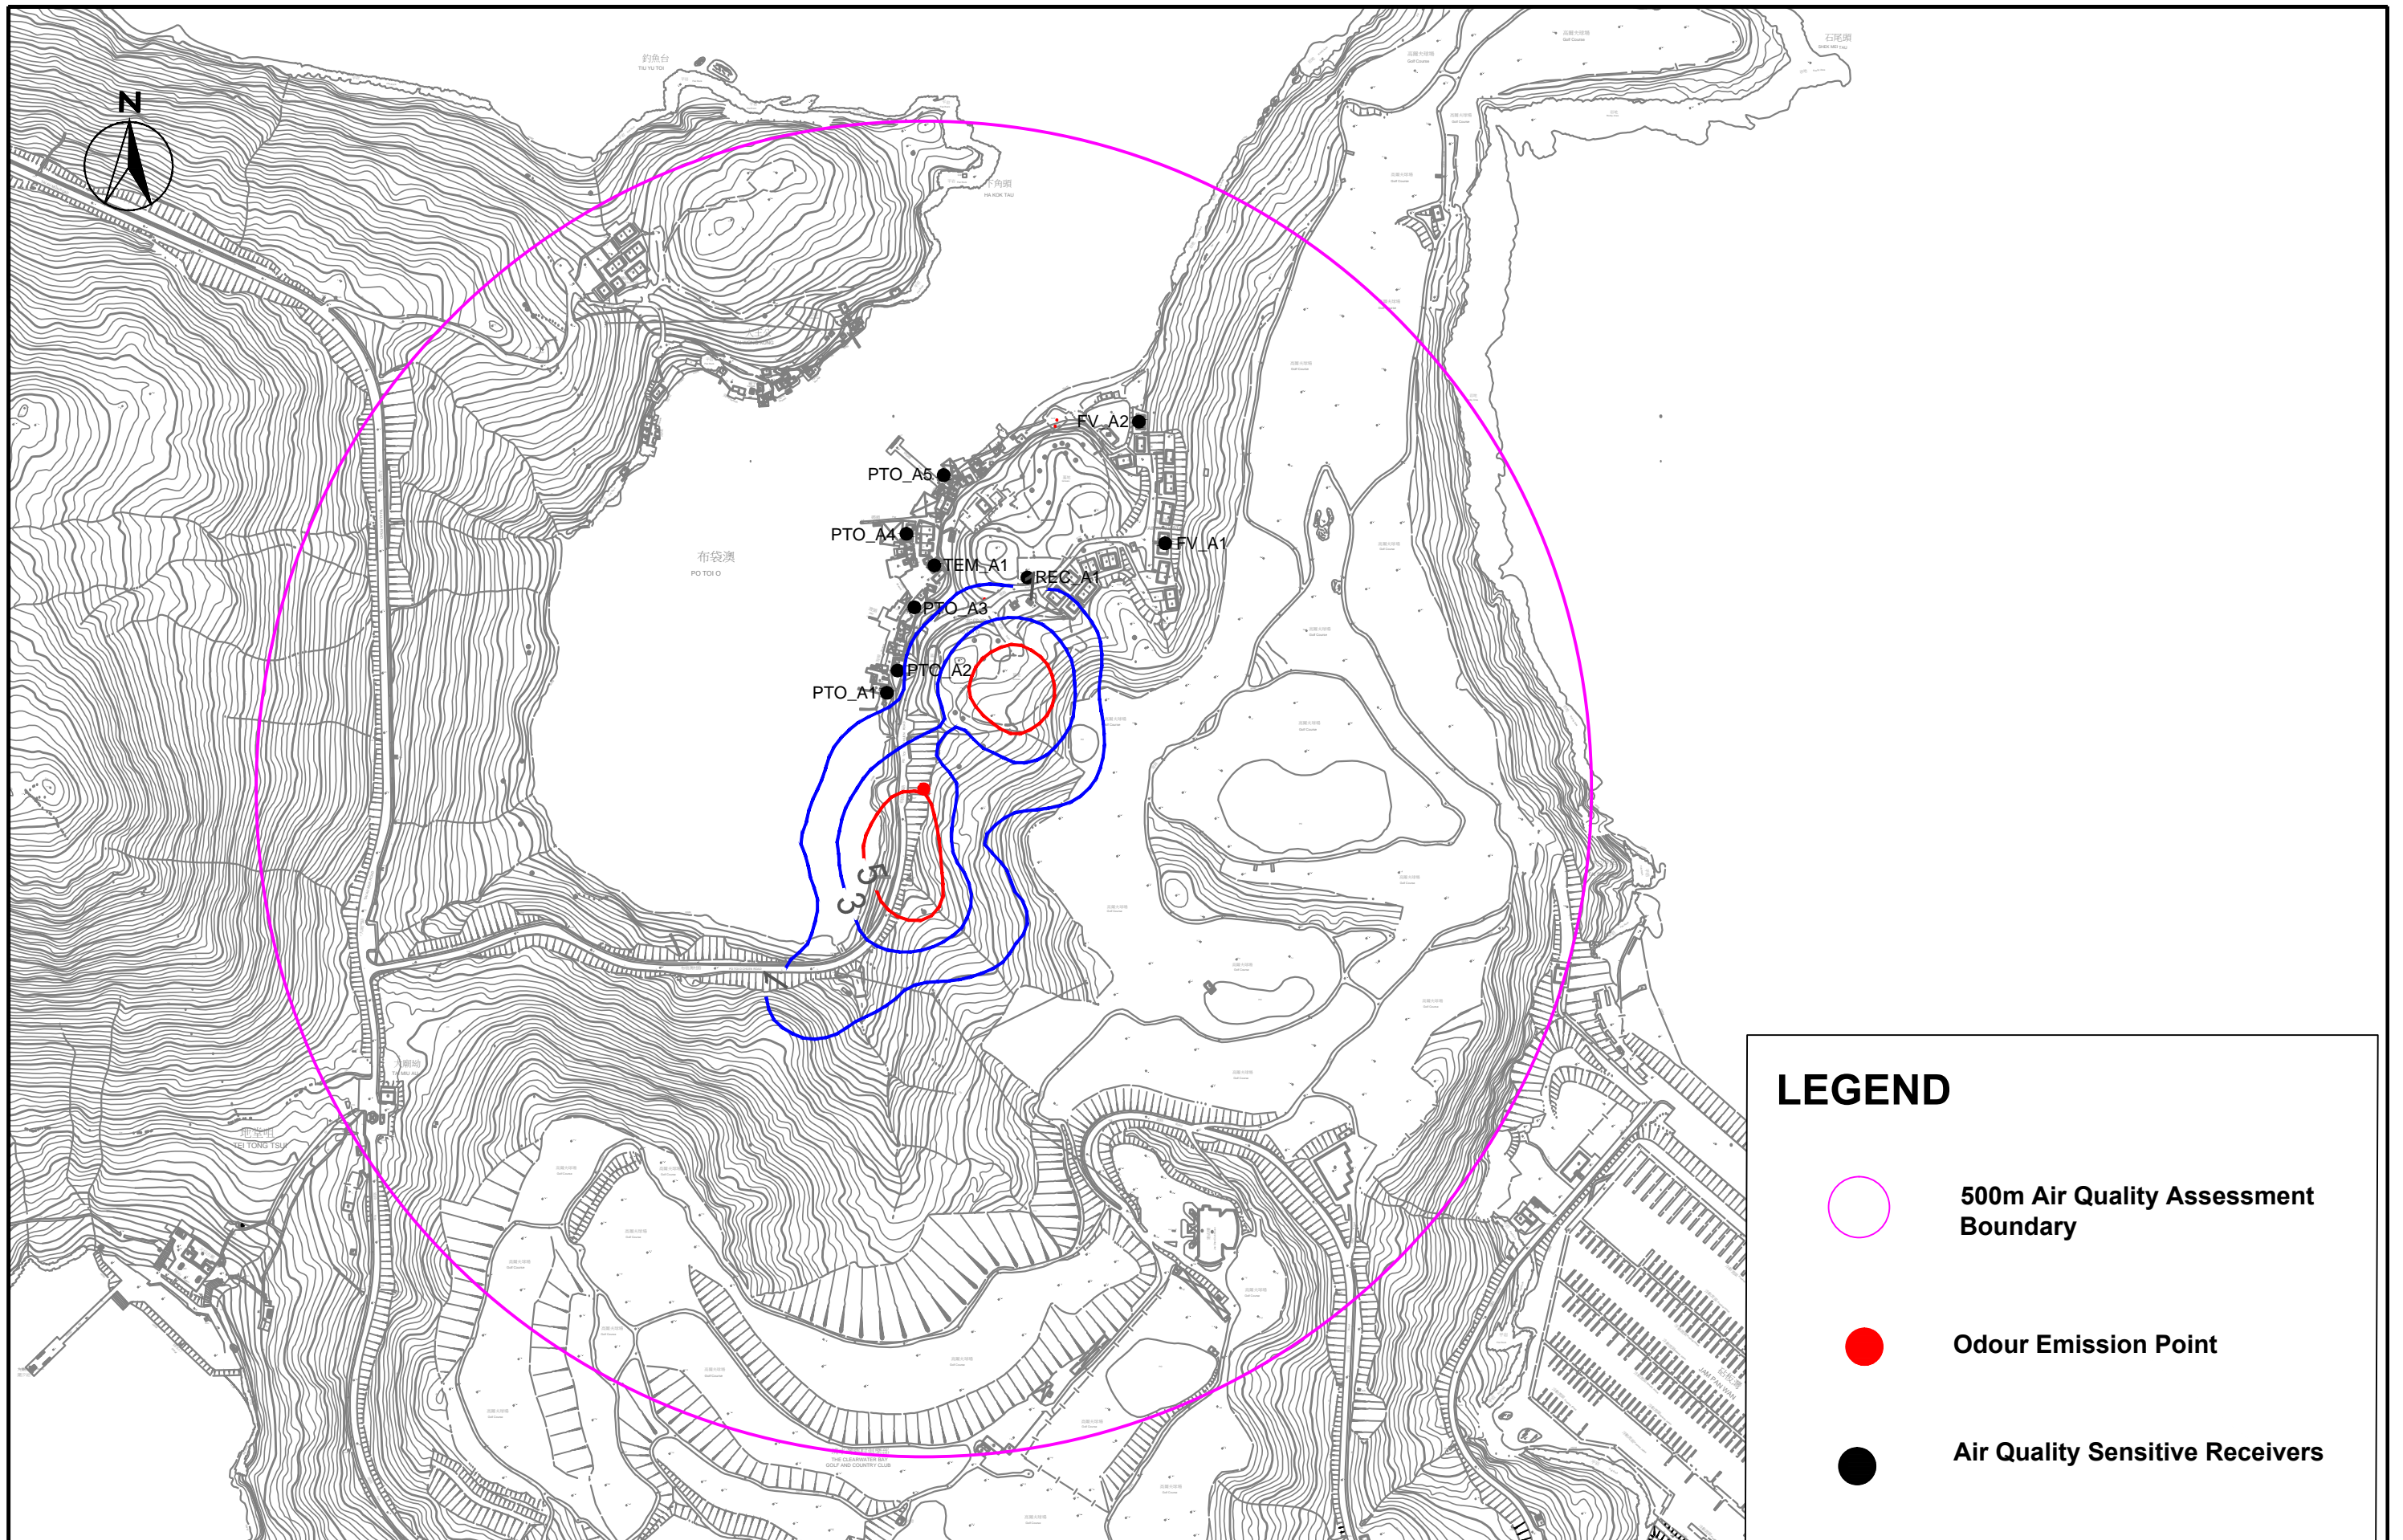

### LEGEND

- 500m Air Quality Assessment Boundary
- Odour Emission Point
- Air Quality Sensitive Receivers

SCALE	1:5000 @ A3	DATE	SEP 15	
CHECK	BC	DRAWN	JM	
JOB No.	IA13070	FIGURE No.	3-4	REV -

### LEGEND

- 500m Air Quality Assessment Boundary
- Odour Emission Point
- Air Quality Sensitive Receivers

SCALE	1:5000 @ A3	DATE	SEP 15	
CHECK	BC	DRAWN	JM	
JOB No.	IA13070	FIGURE No.	3-2	REV -

### LEGEND

- 500m Air Quality Assessment Boundary
- Odour Emission Point
- Air Quality Sensitive Receivers

SCALE	1:5000 @ A3	DATE	SEP 15
CHECK	BC	DRAWN	JM
JOB No.	IA13070	FIGURE No.	3-3
		REV	-