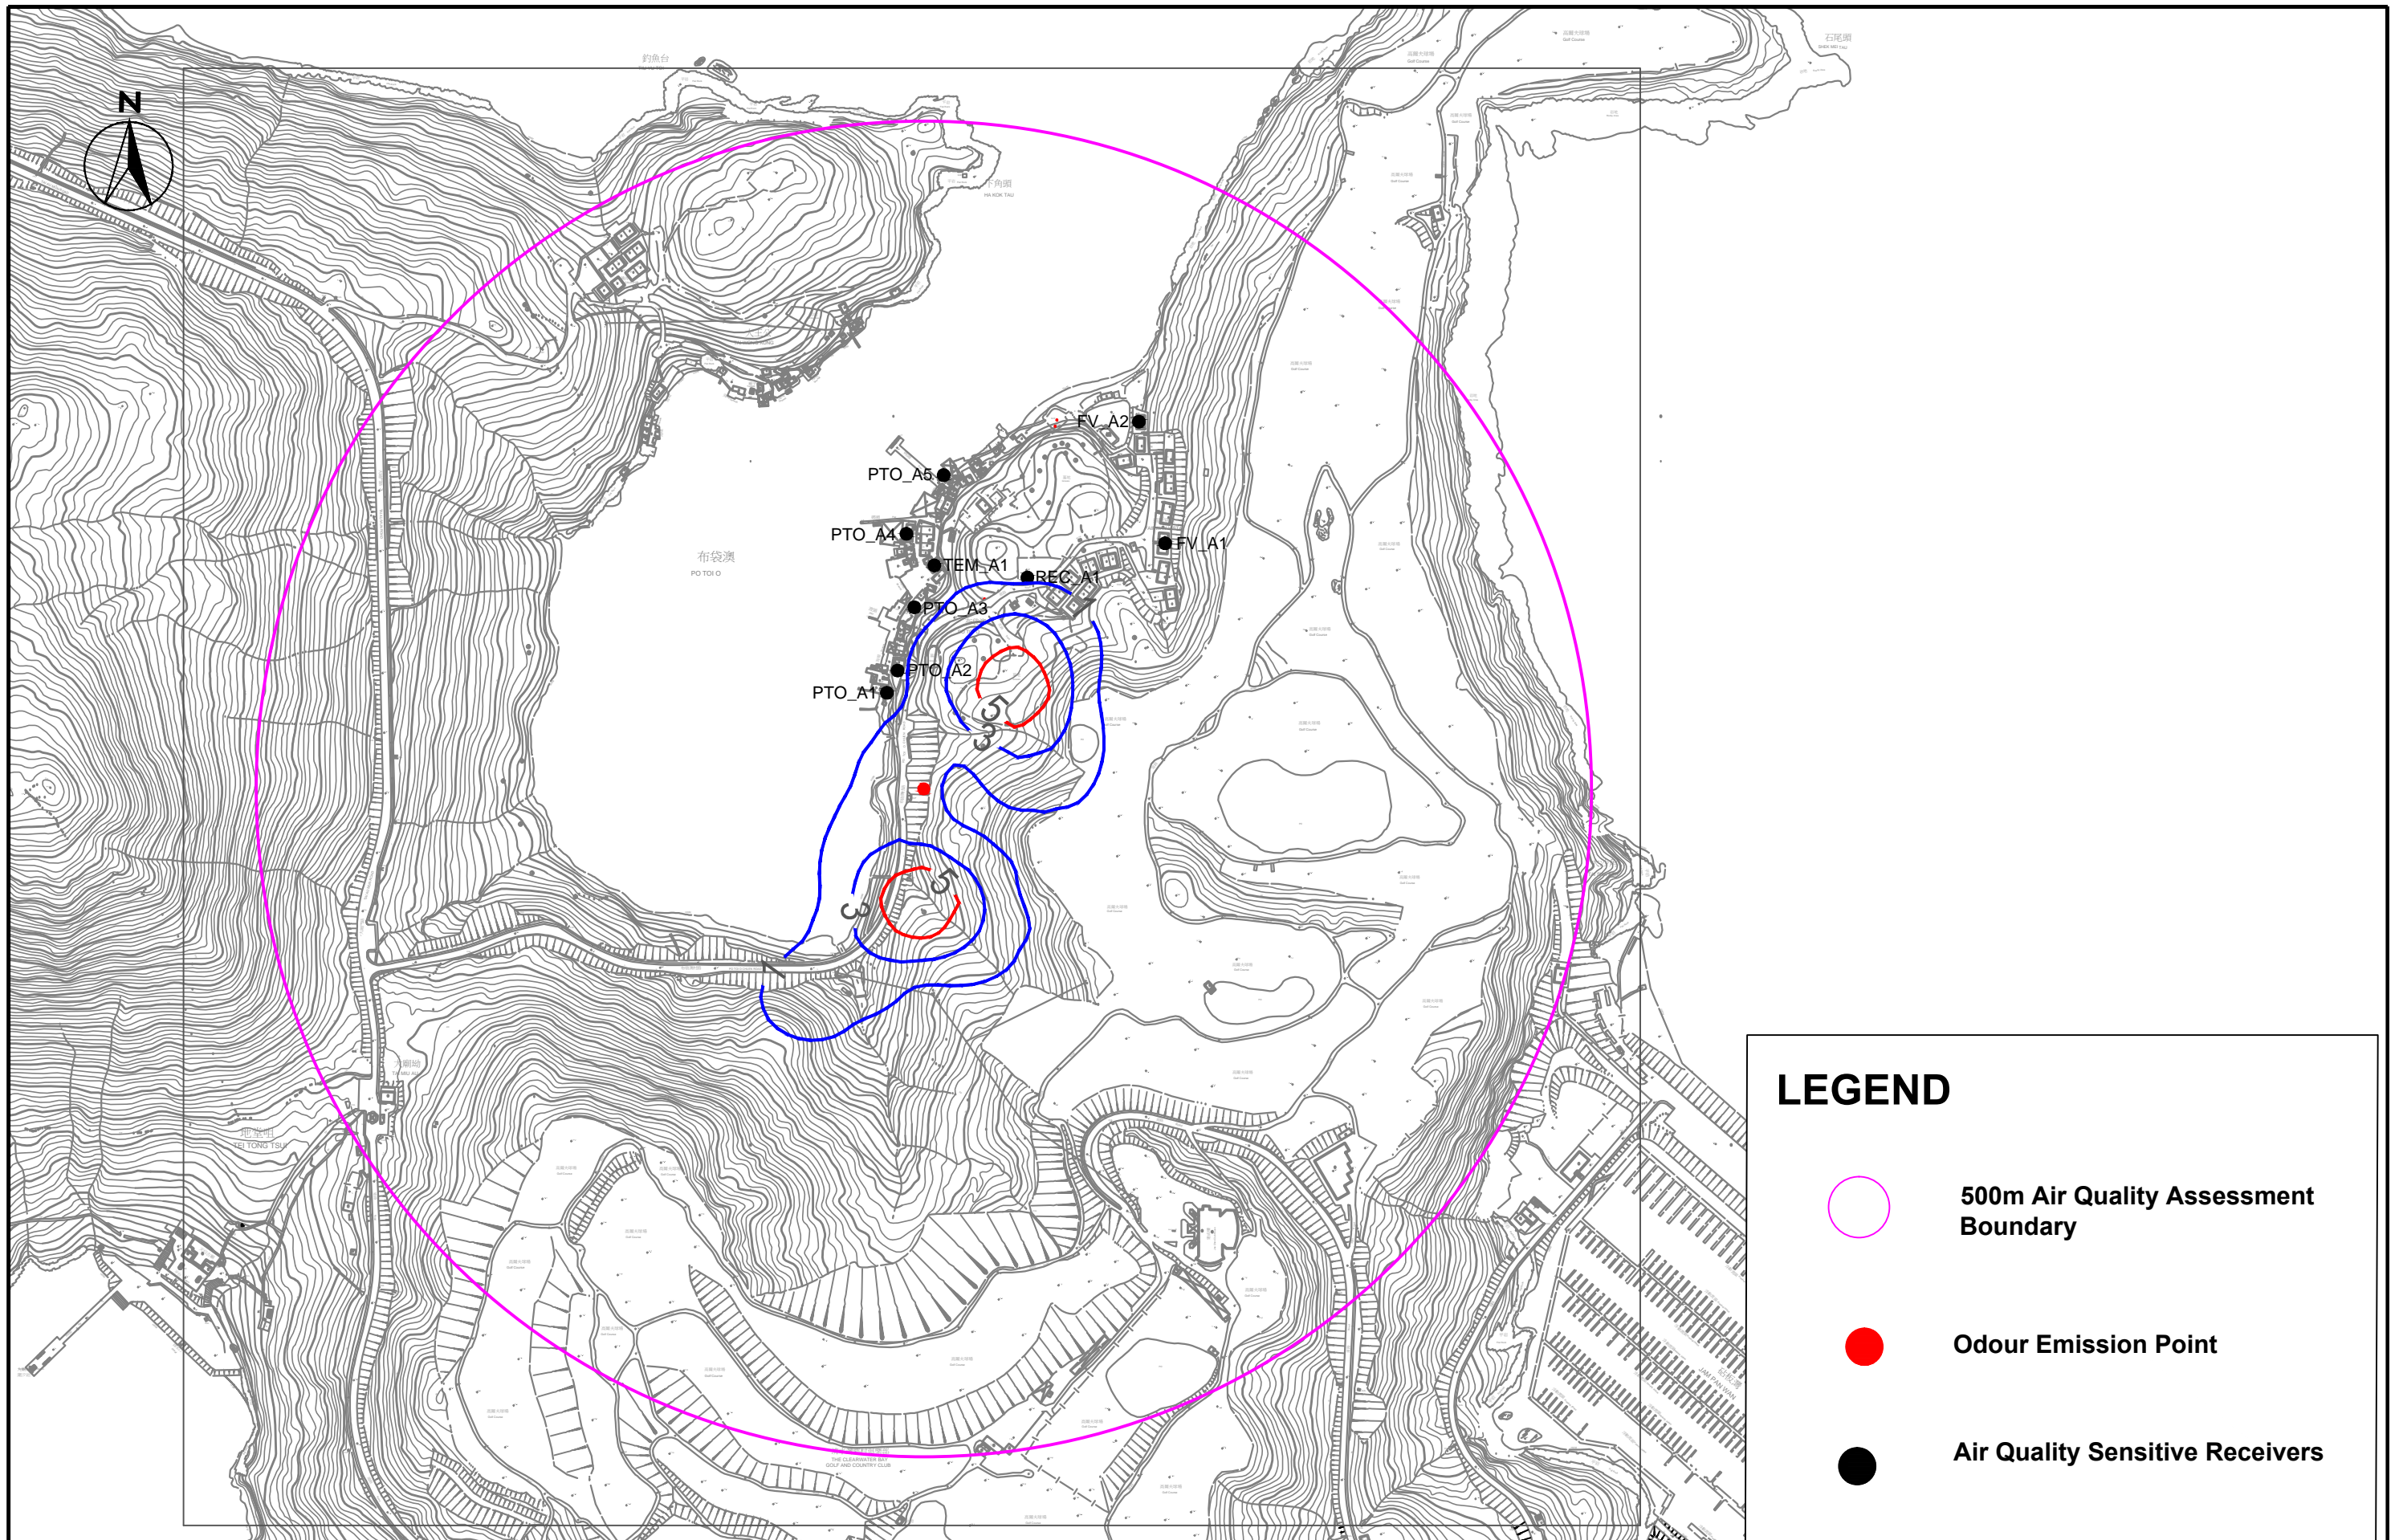

### LEGEND

- 500m Air Quality Assessment Boundary
- Odour Emission Point
- Air Quality Sensitive Receivers

SCALE	1:5000 @ A3	DATE	SEP 15	
CHECK	BC	DRAWN	JM	
JOB No.	IA13070	FIGURE No.	3-4	REV -

### LEGEND

- 500m Air Quality Assessment Boundary
- Odour Emission Point
- Air Quality Sensitive Receivers

SCALE	1:5000 @ A3	DATE	SEP 15	
CHECK	BC	DRAWN	JM	
JOB No.	IA13070	FIGURE No.	3-2	REV -

### LEGEND

- 500m Air Quality Assessment Boundary
- Odour Emission Point
- Air Quality Sensitive Receivers

SCALE	1:5000 @ A3	DATE	SEP 15
CHECK	BC	DRAWN	JM
JOB No.	IA13070	FIGURE No.	3-3
		REV	-