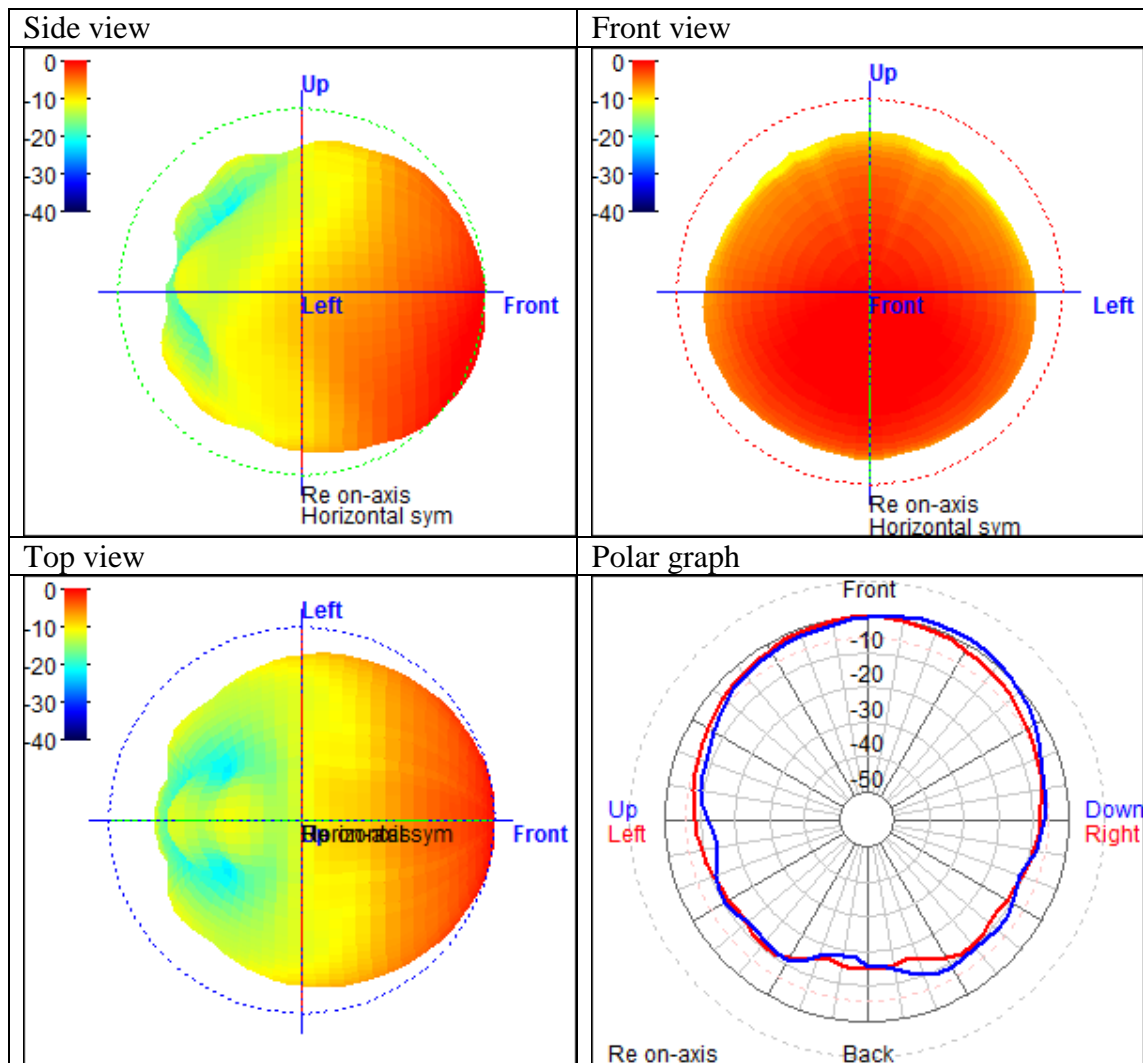

---

---

**Appendix 5.4E**

**Directivity of Loudspeakers**

---

---

Directivity profile of loudspeakers for sports event public announcement

Directivity profile of loudspeakers for musical concerts