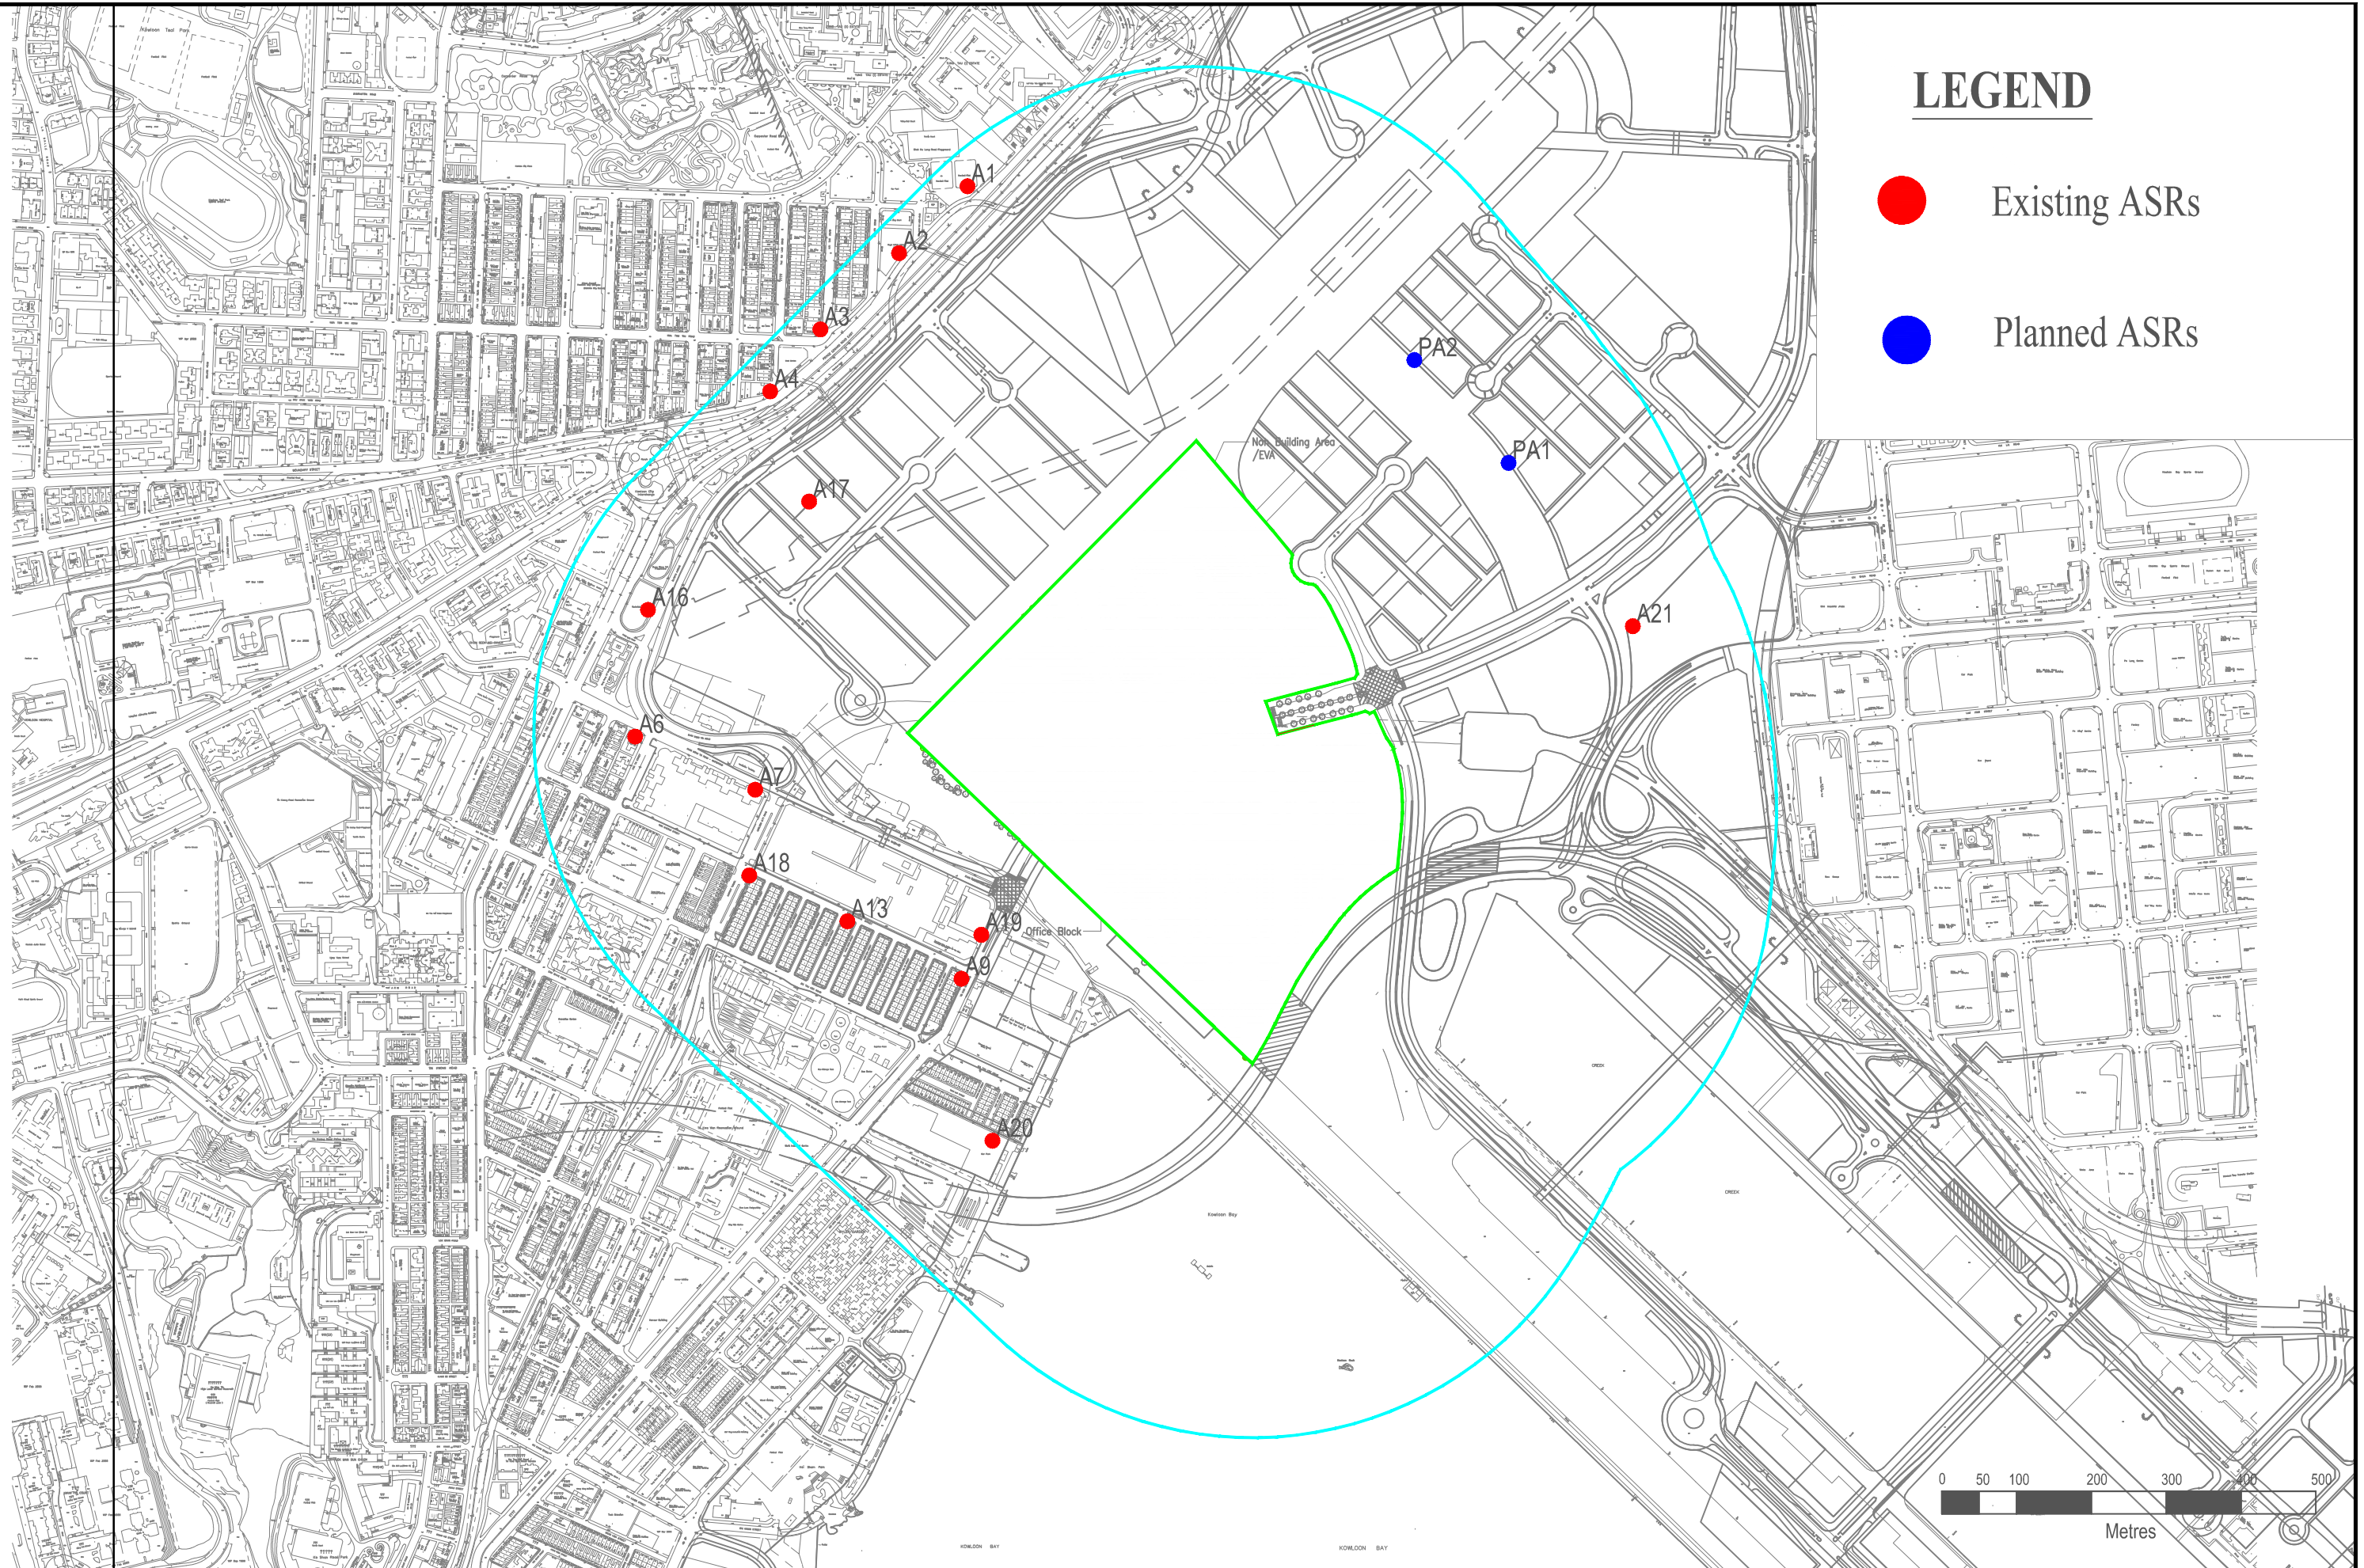

LEGEND

- Existing ASRs
- Planned ASRs

The joint venture of
CINOTECH Cinotech Consultants Ltd. and
Maurice Lee & Associates Ltd.

Drafting by	JM	05/16
Designed by	JM	05/16
Checked by	KS	05/16
Approved by	HF	05/16

SCALE: AS SHOWN

PROJECT : Kai Tak Multi-purpose Sports Complex
TITLE : Locations of Air Sensitive Receivers during Construction Phase

DRAWING NO: Figure 3-2A

REV: -