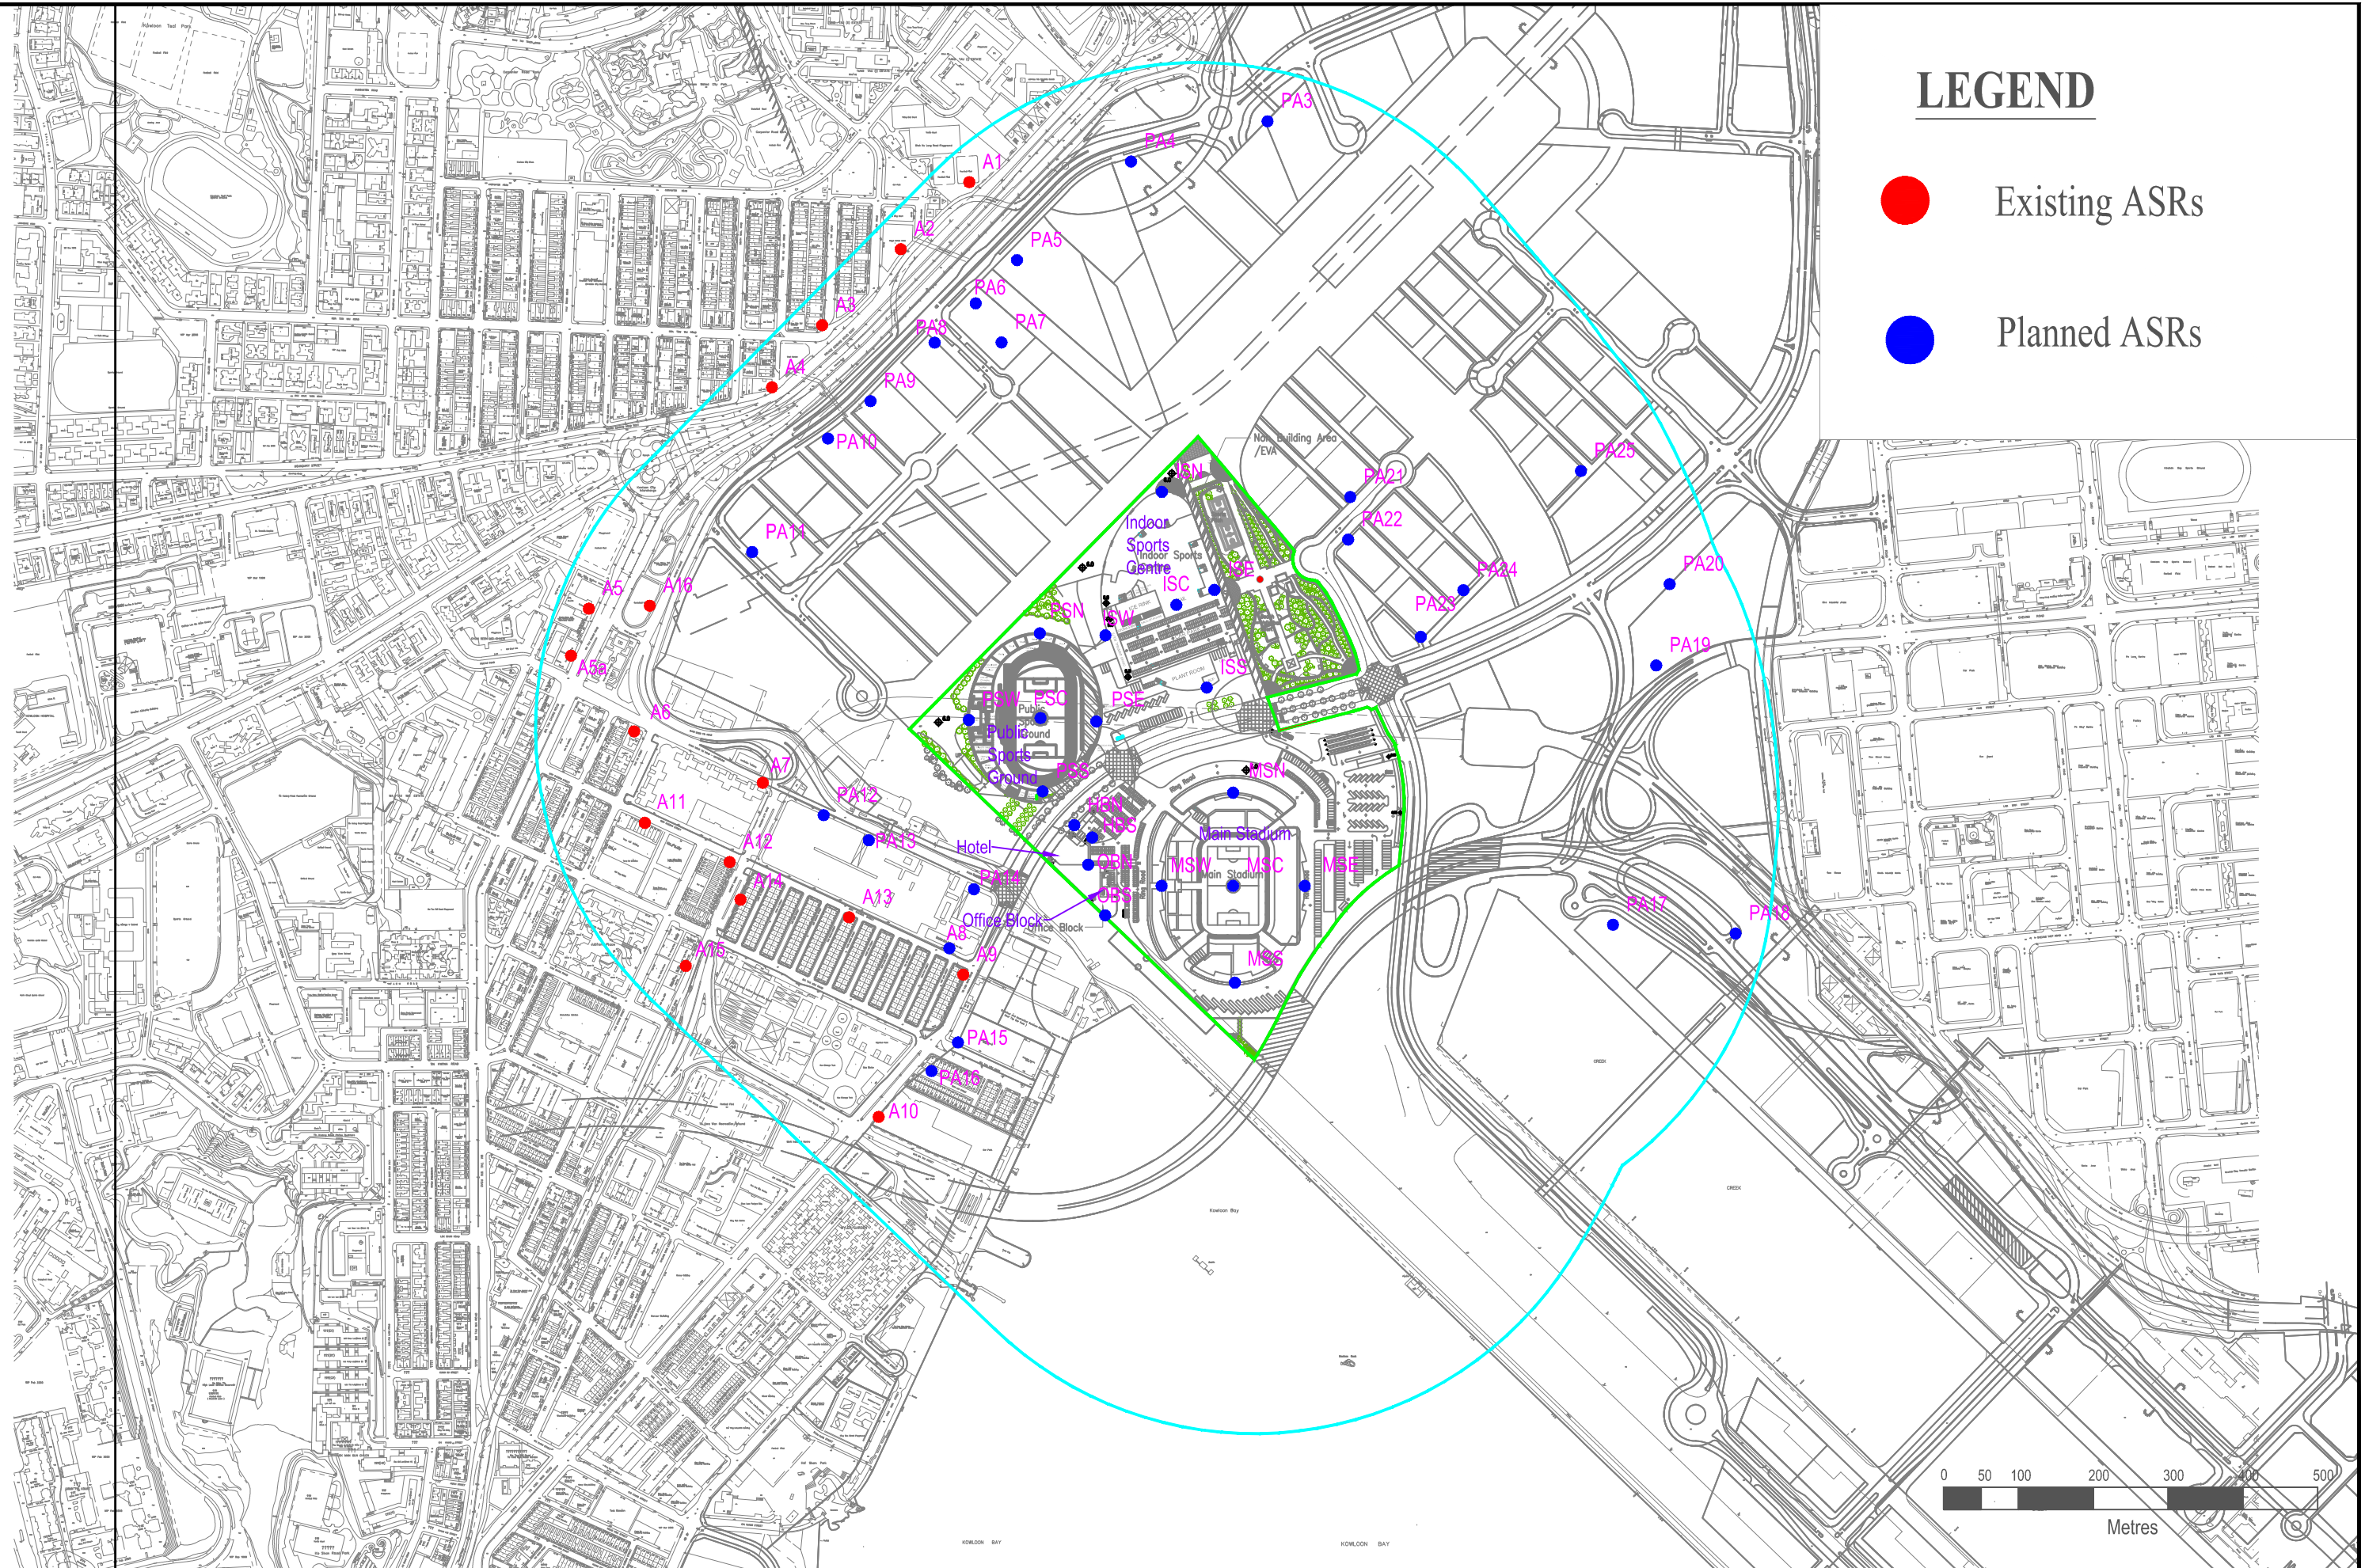

LEGEND

- Existing ASRs
- Planned ASRs

The joint venture of
CINOTECH Cinotech Consultants Ltd. and
Maurice Lee & Associates Ltd.

Drafting by	JM	05/16
Designed by	JM	05/16
Checked by	KS	05/16
Approved by	HF	05/16

SCALE: AS SHOWN

PROJECT : Kai Tak Multi-purpose Sports Complex	
TITLE : Locations of Air Sensitive Receivers during Operational Phase	
DRAWING NO:	REV:
Figure 3-2B	-