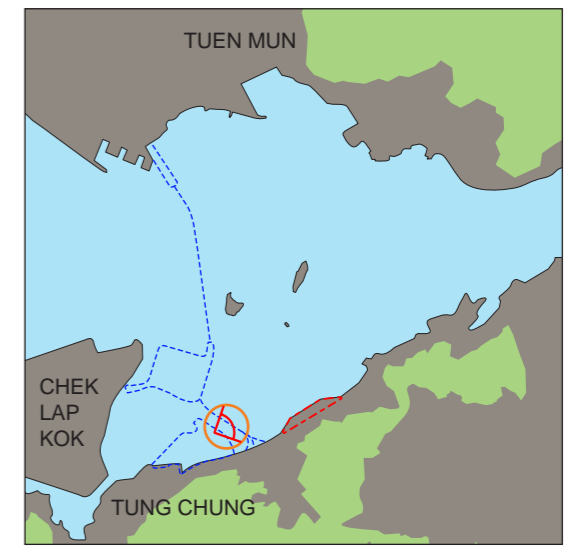

VSR 1 TUNG CHUNG NEW TOWN EXTENSION, TUNG CHUNG EAST DEVELOPMENT (TCNTE TCE DEVELOPMENT) (APPROX. 1470M)
 TYPE OF VSR : RECREATIONAL

 VSR FOR PHOTOMONTAGE

KEY PLAN