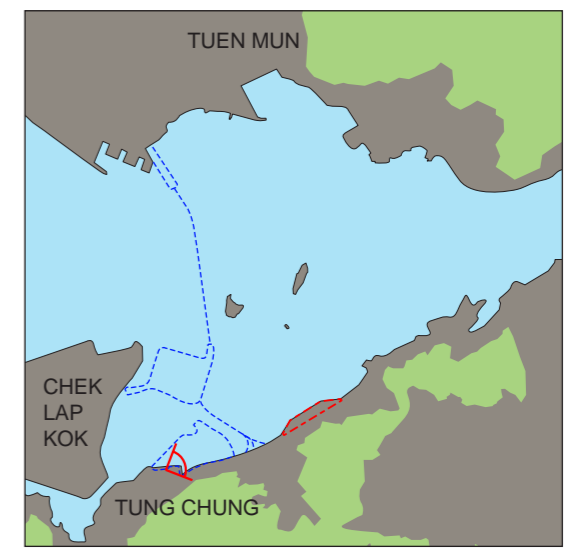

VSR2 WATERFRONT NEAR TUNG CHUNG AREA 55 (APPROX. 2825M)
 TYPE OF VSR : RECREATIONAL

KEY PLAN