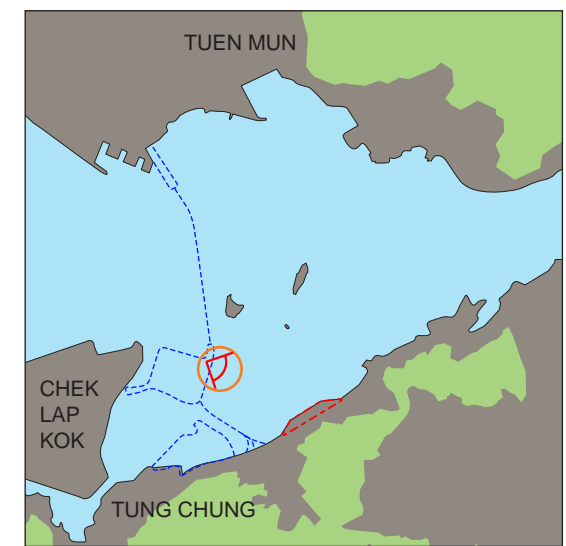

VSR 6 HONG KONG BOUNDARY CROSSING FACILITIES (HKBCF) (APPROX. 2390M)
 TYPE OF VSR : RECREATIONAL

 VSR FOR PHOTOMONTAGE

KEY PLAN