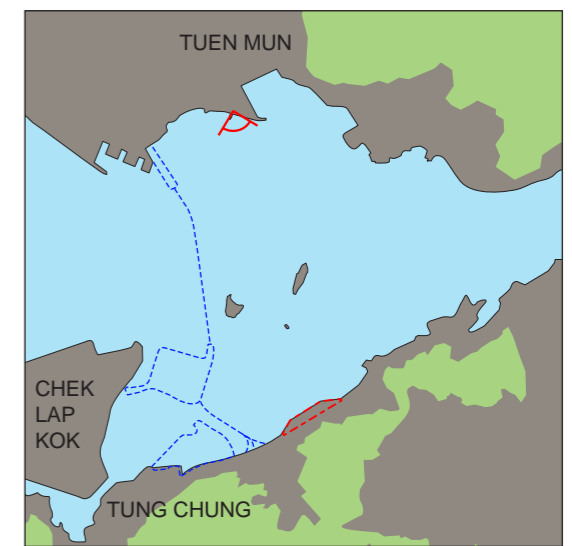

VSR 12a TUEN MUN SOUTH COAST (APPROX. 7100M)
 TYPE OF VSR : RESIDENTIAL

KEY PLAN