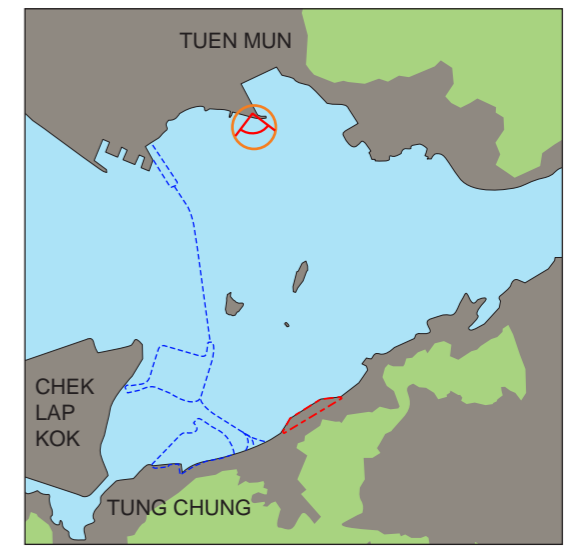

VSR 12b TUEN MUN SOUTH COAST (APPROX. 6955M)
 TYPE OF VSR : RECREATIONAL

 VSR FOR PHOTOMONTAGE

KEY PLAN