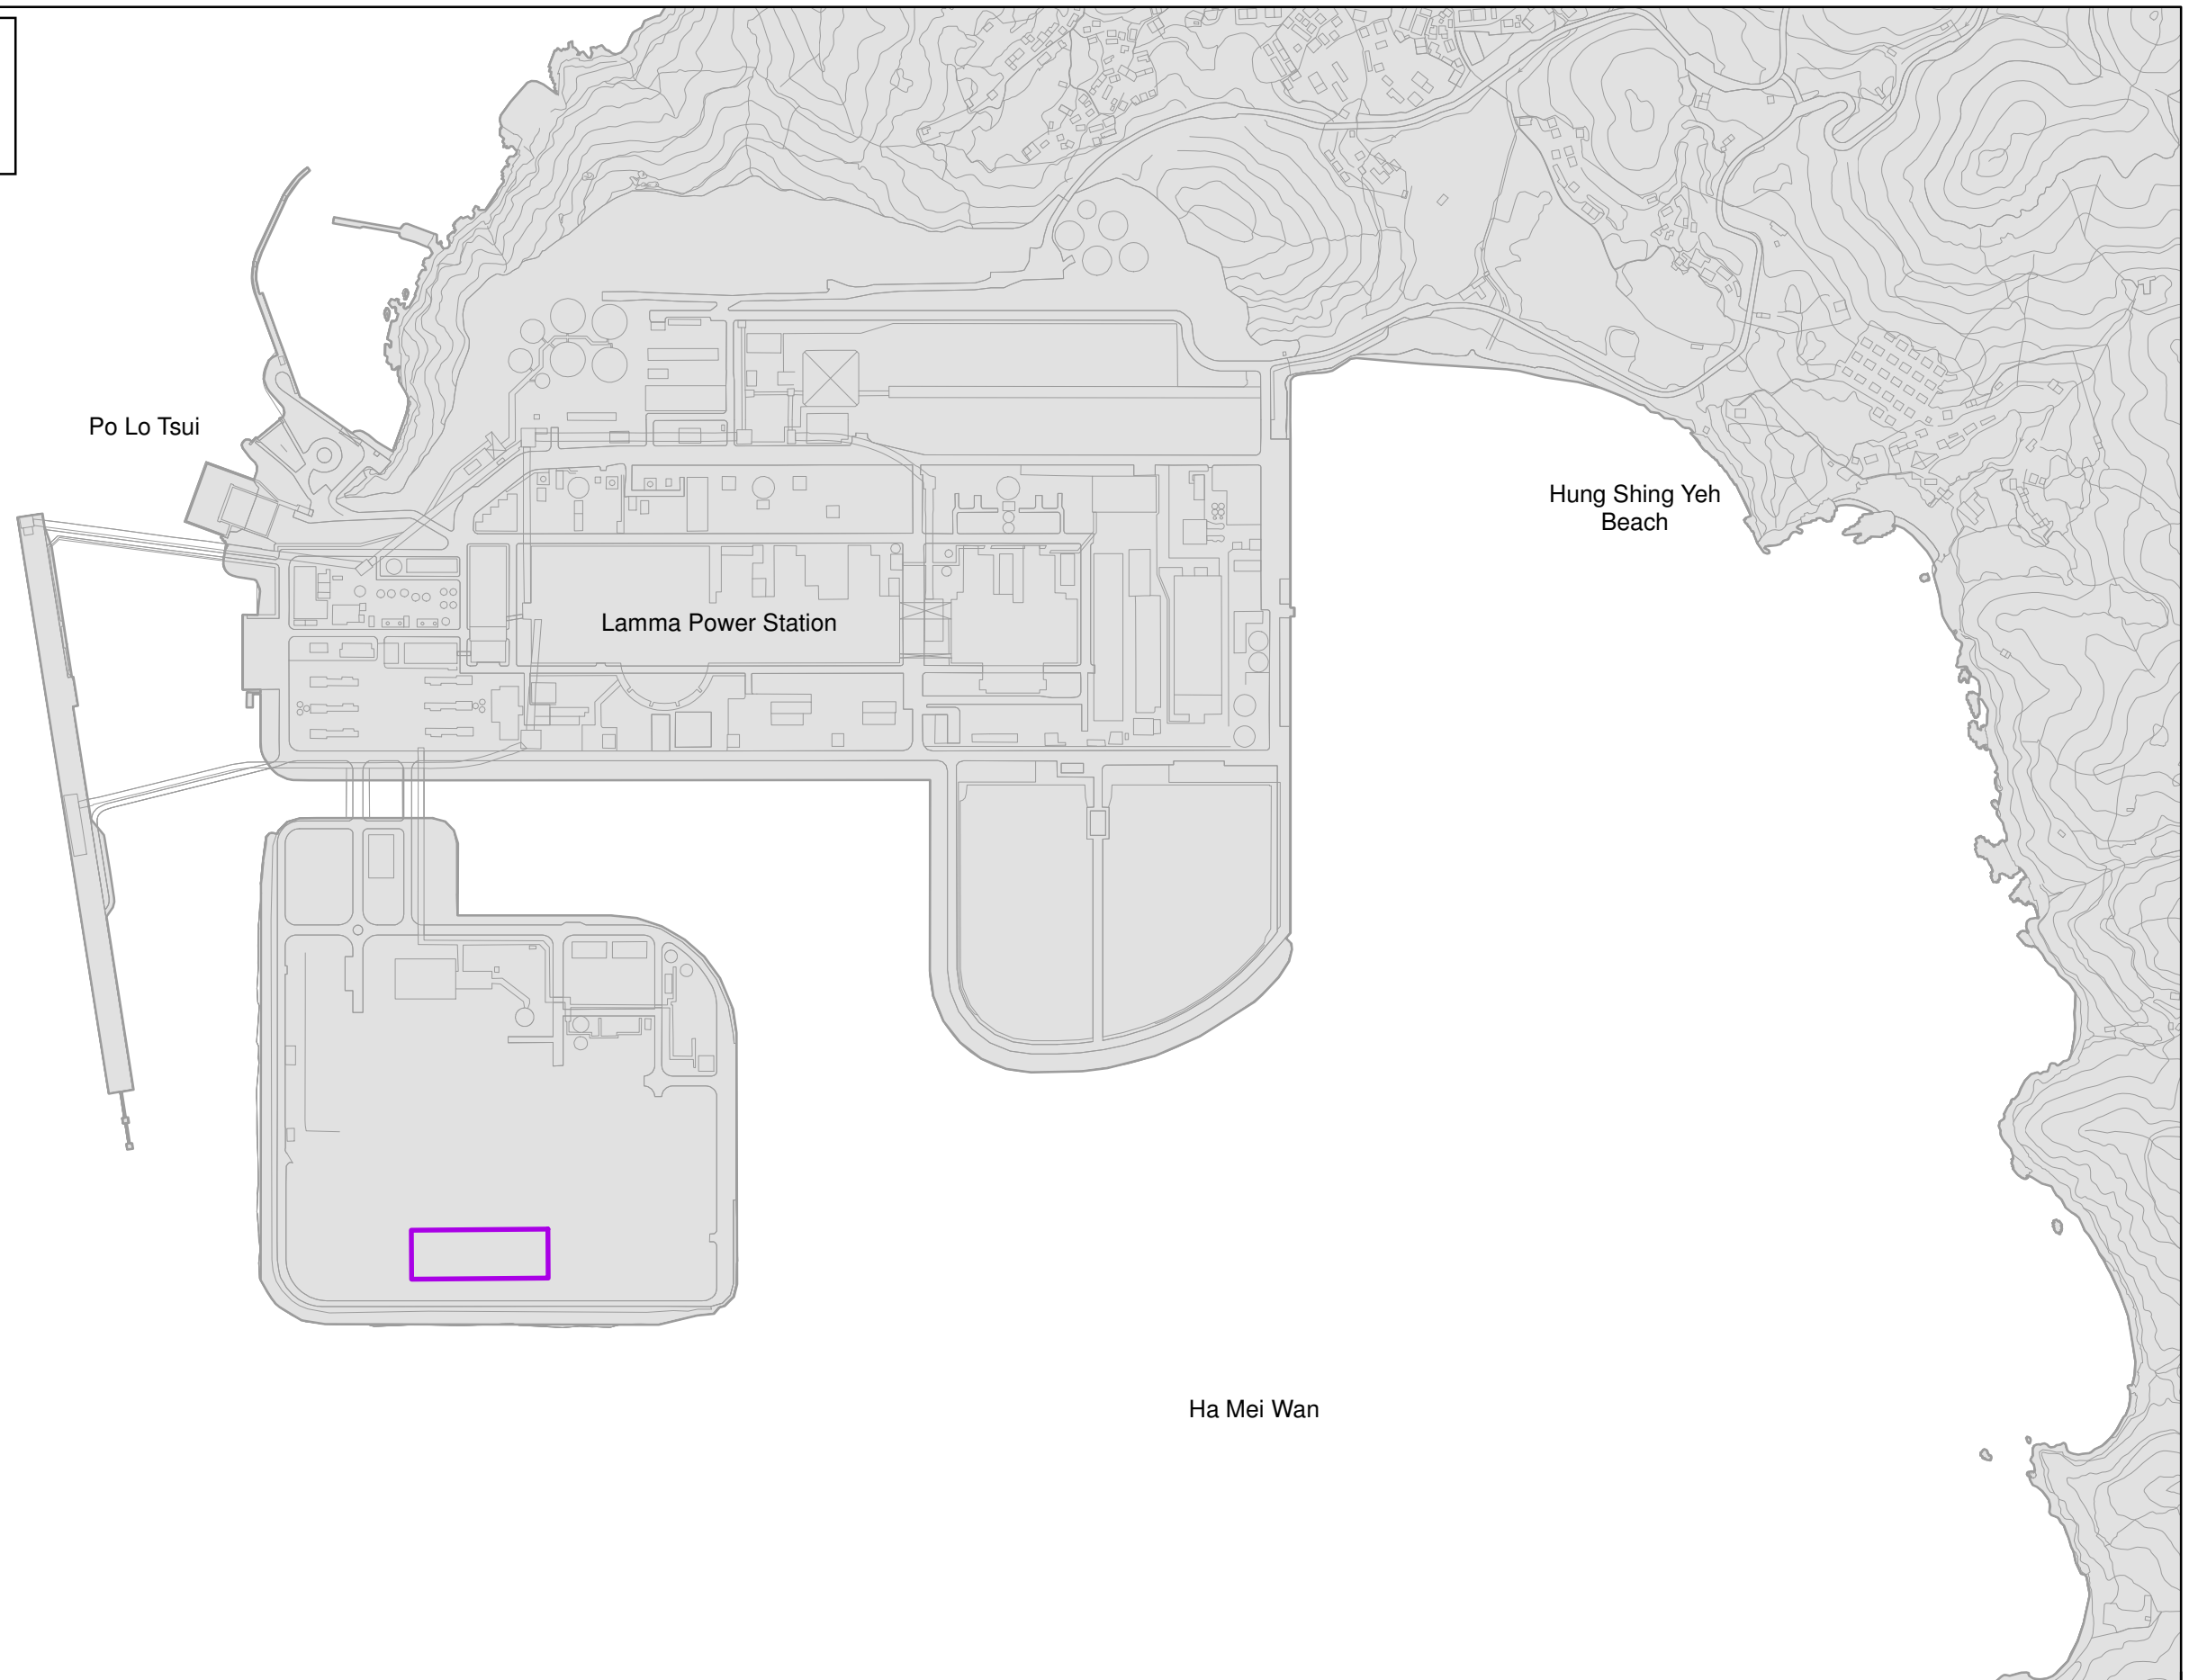

Legend

 Proposed GRS Location at LPS

Figure 1.3

Indicative Location of the Gas Receiving Station at Lamma Power Station