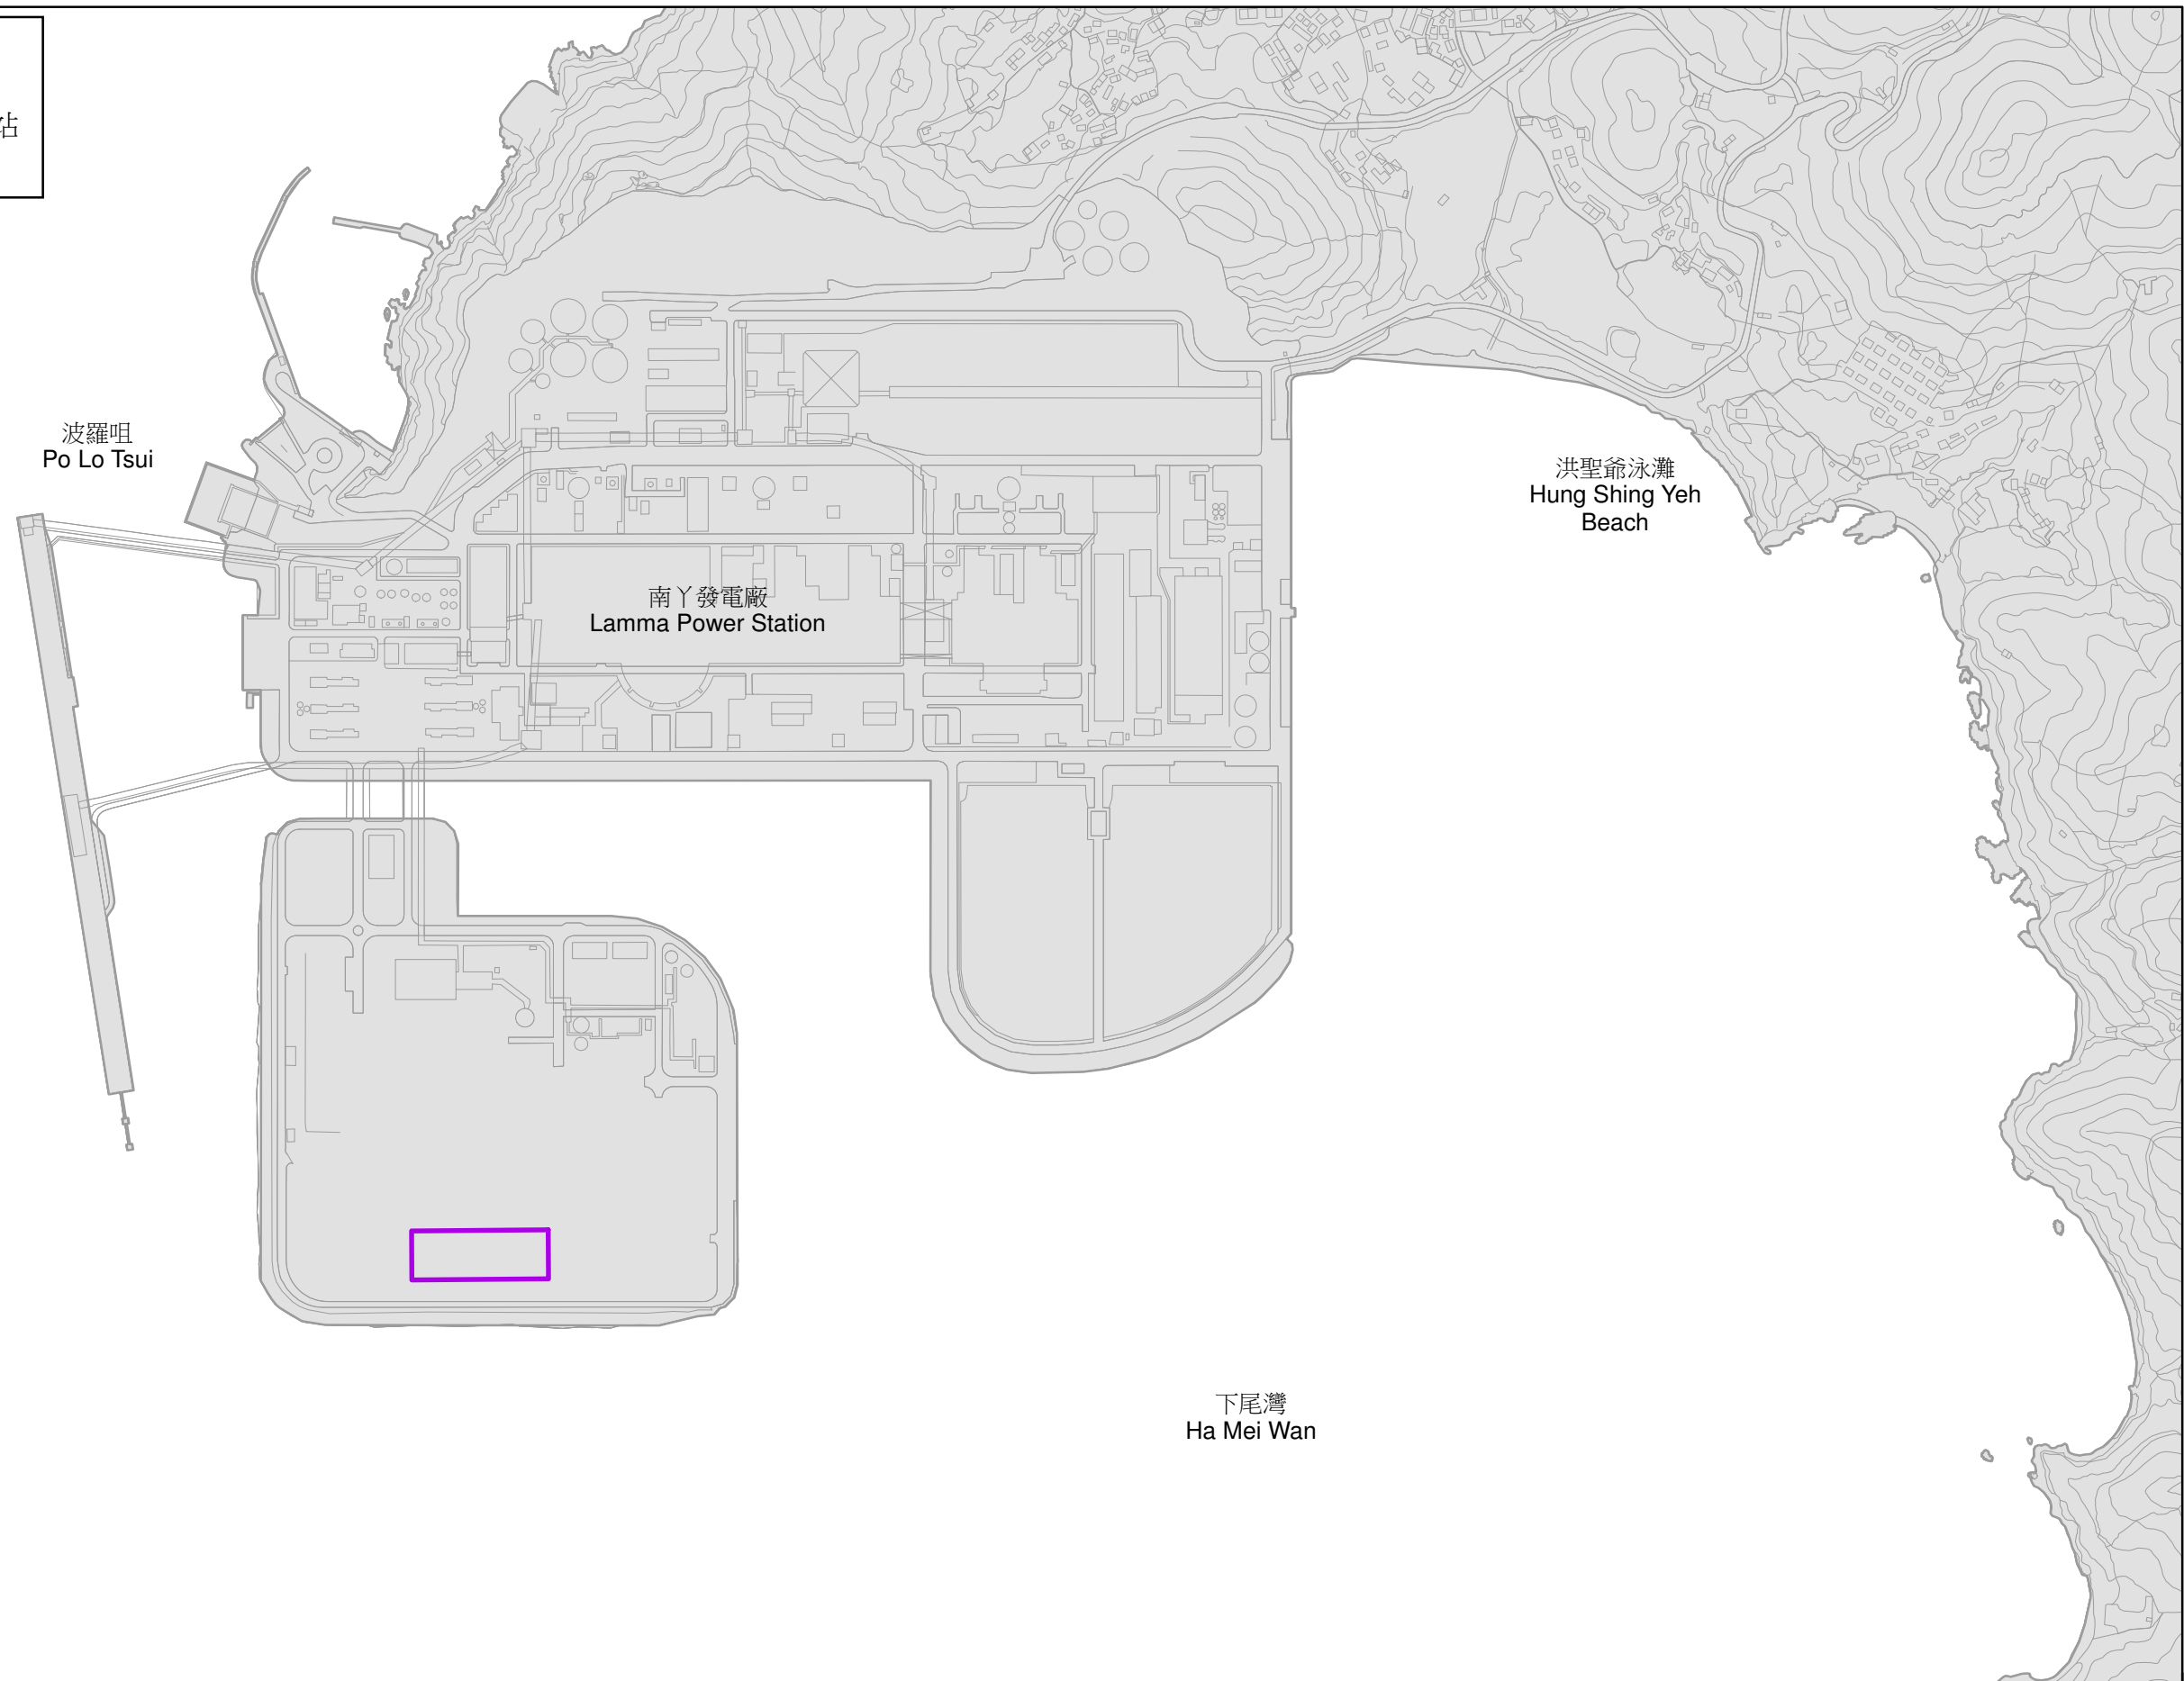

圖例 Legend

擬議南丫發電廠內的天然氣接收站
Proposed GRS Location at LPS

圖 3.3
Figure 3.3

南丫發電廠內的天然氣接收站初步位置圖
Indicative Location of the Gas Receiving Station at Lamma Power Station

File: T:\GIS\CONTRACT\0359722\Mxd\EIA\0359722_GRS_LPS_bil.mxd
Date: 19/4/2018