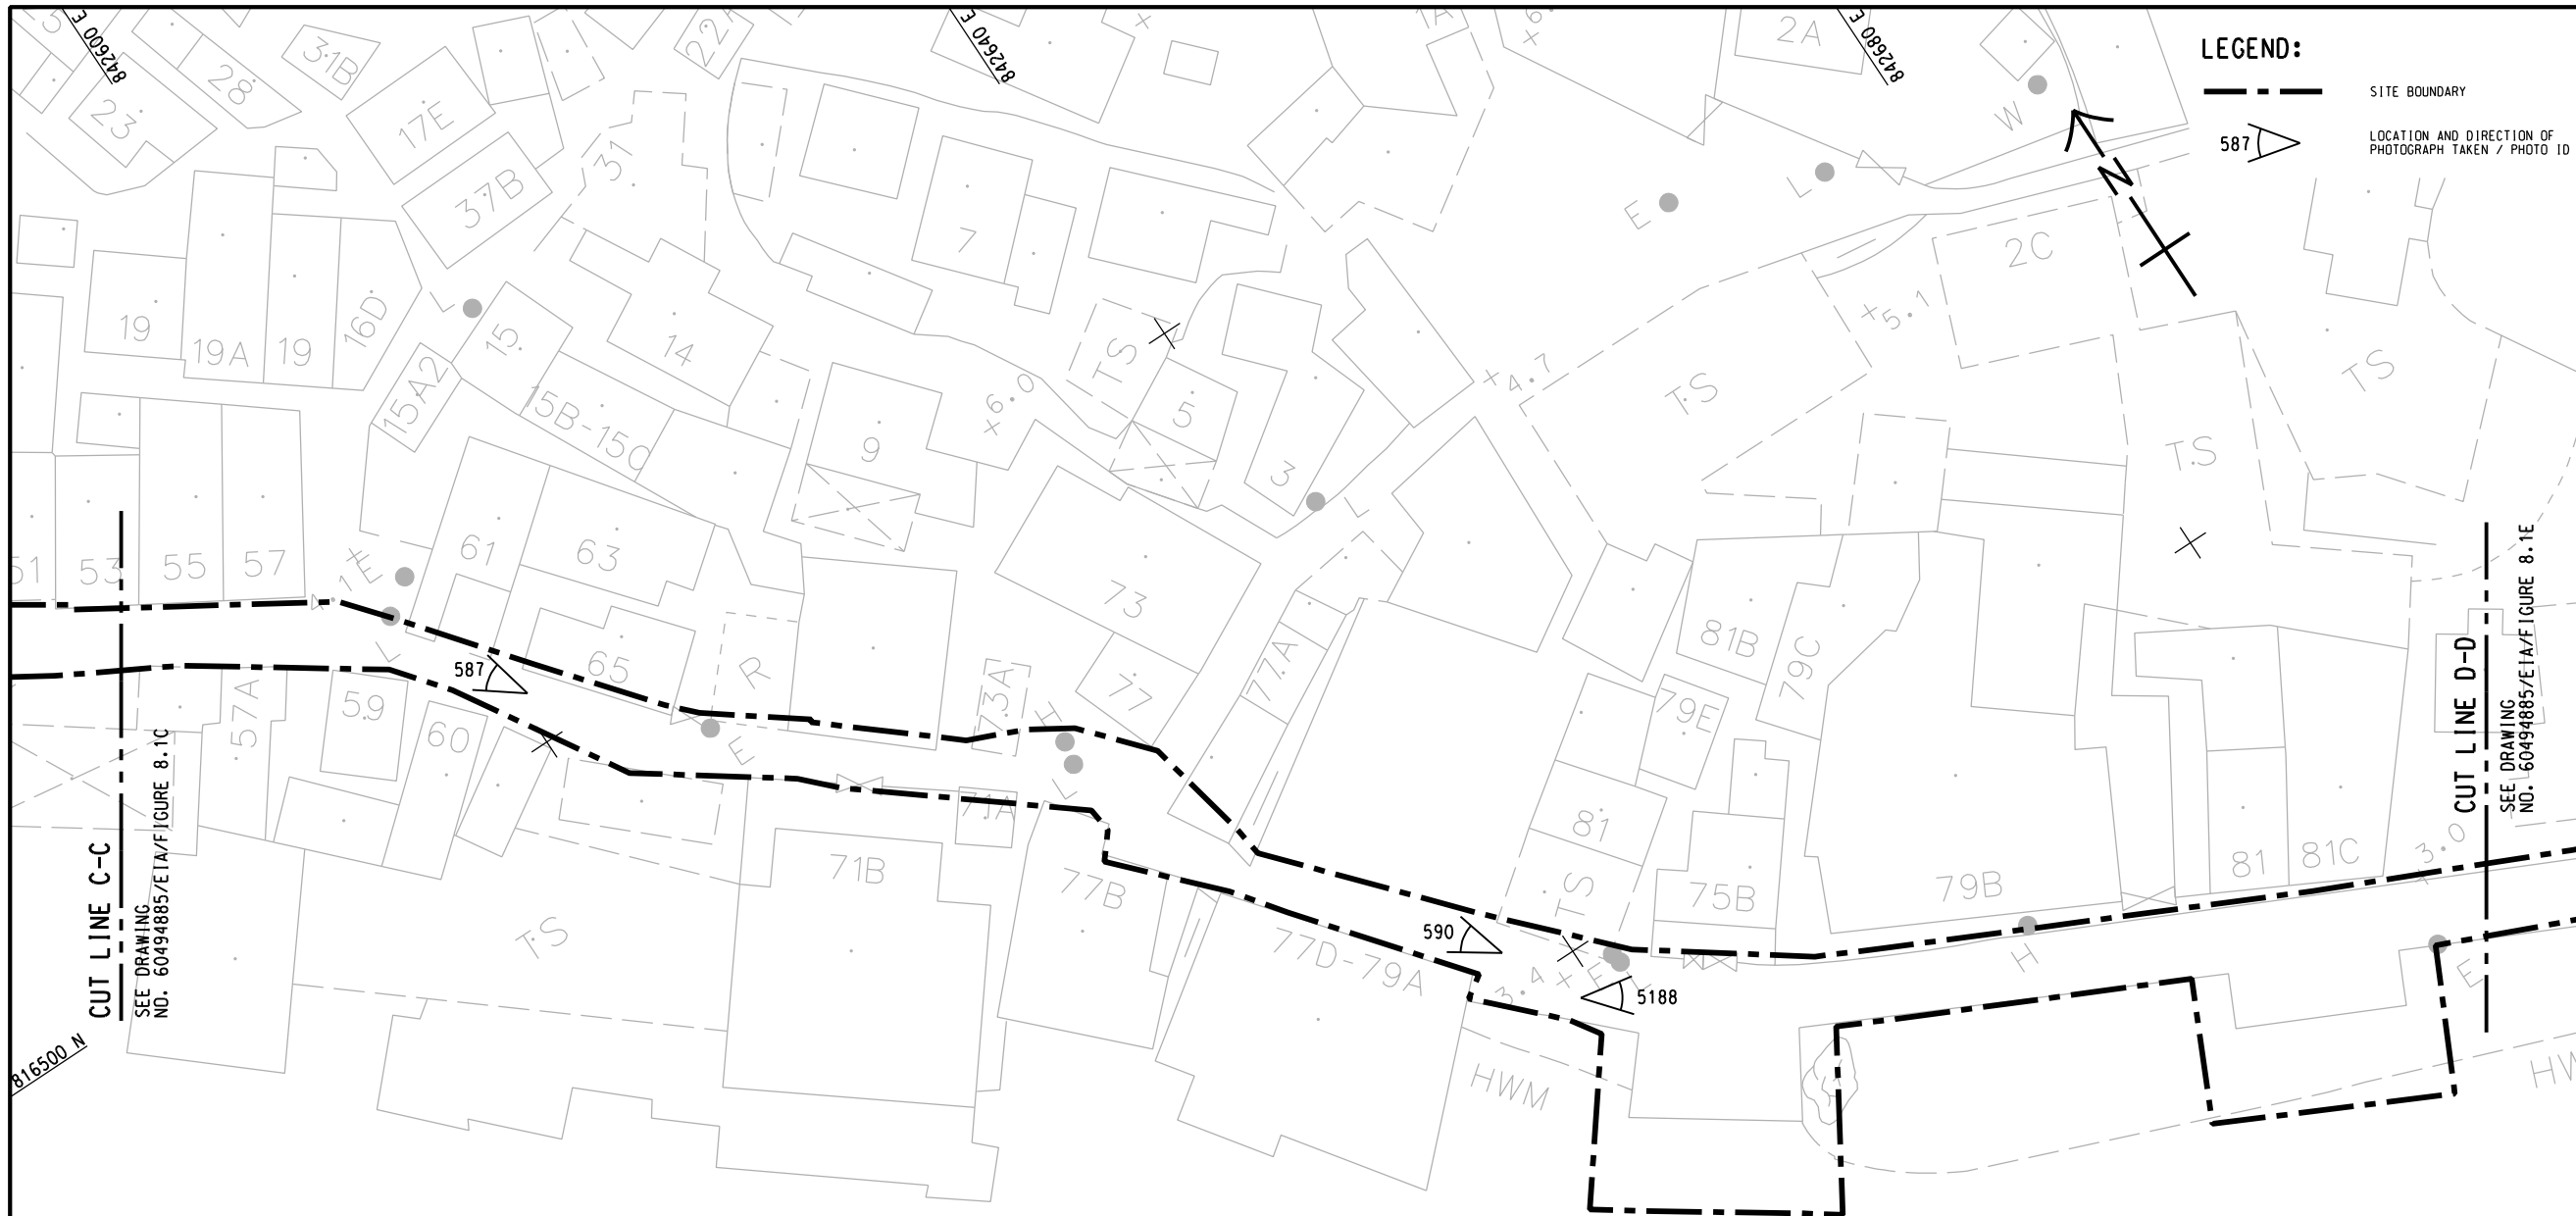

ISO A1 594mm x 841mm
Approved:
Checked:
Designer:
Project Management Initials:
Pld File by: LVP 2018/05/10
PATH: F:\projects\60494885\drawing\supercat\EIA_704.dgn
816460 N

PHOTO 587
VILLAGE HOUSES
DATE TAKEN: 21/06/2016