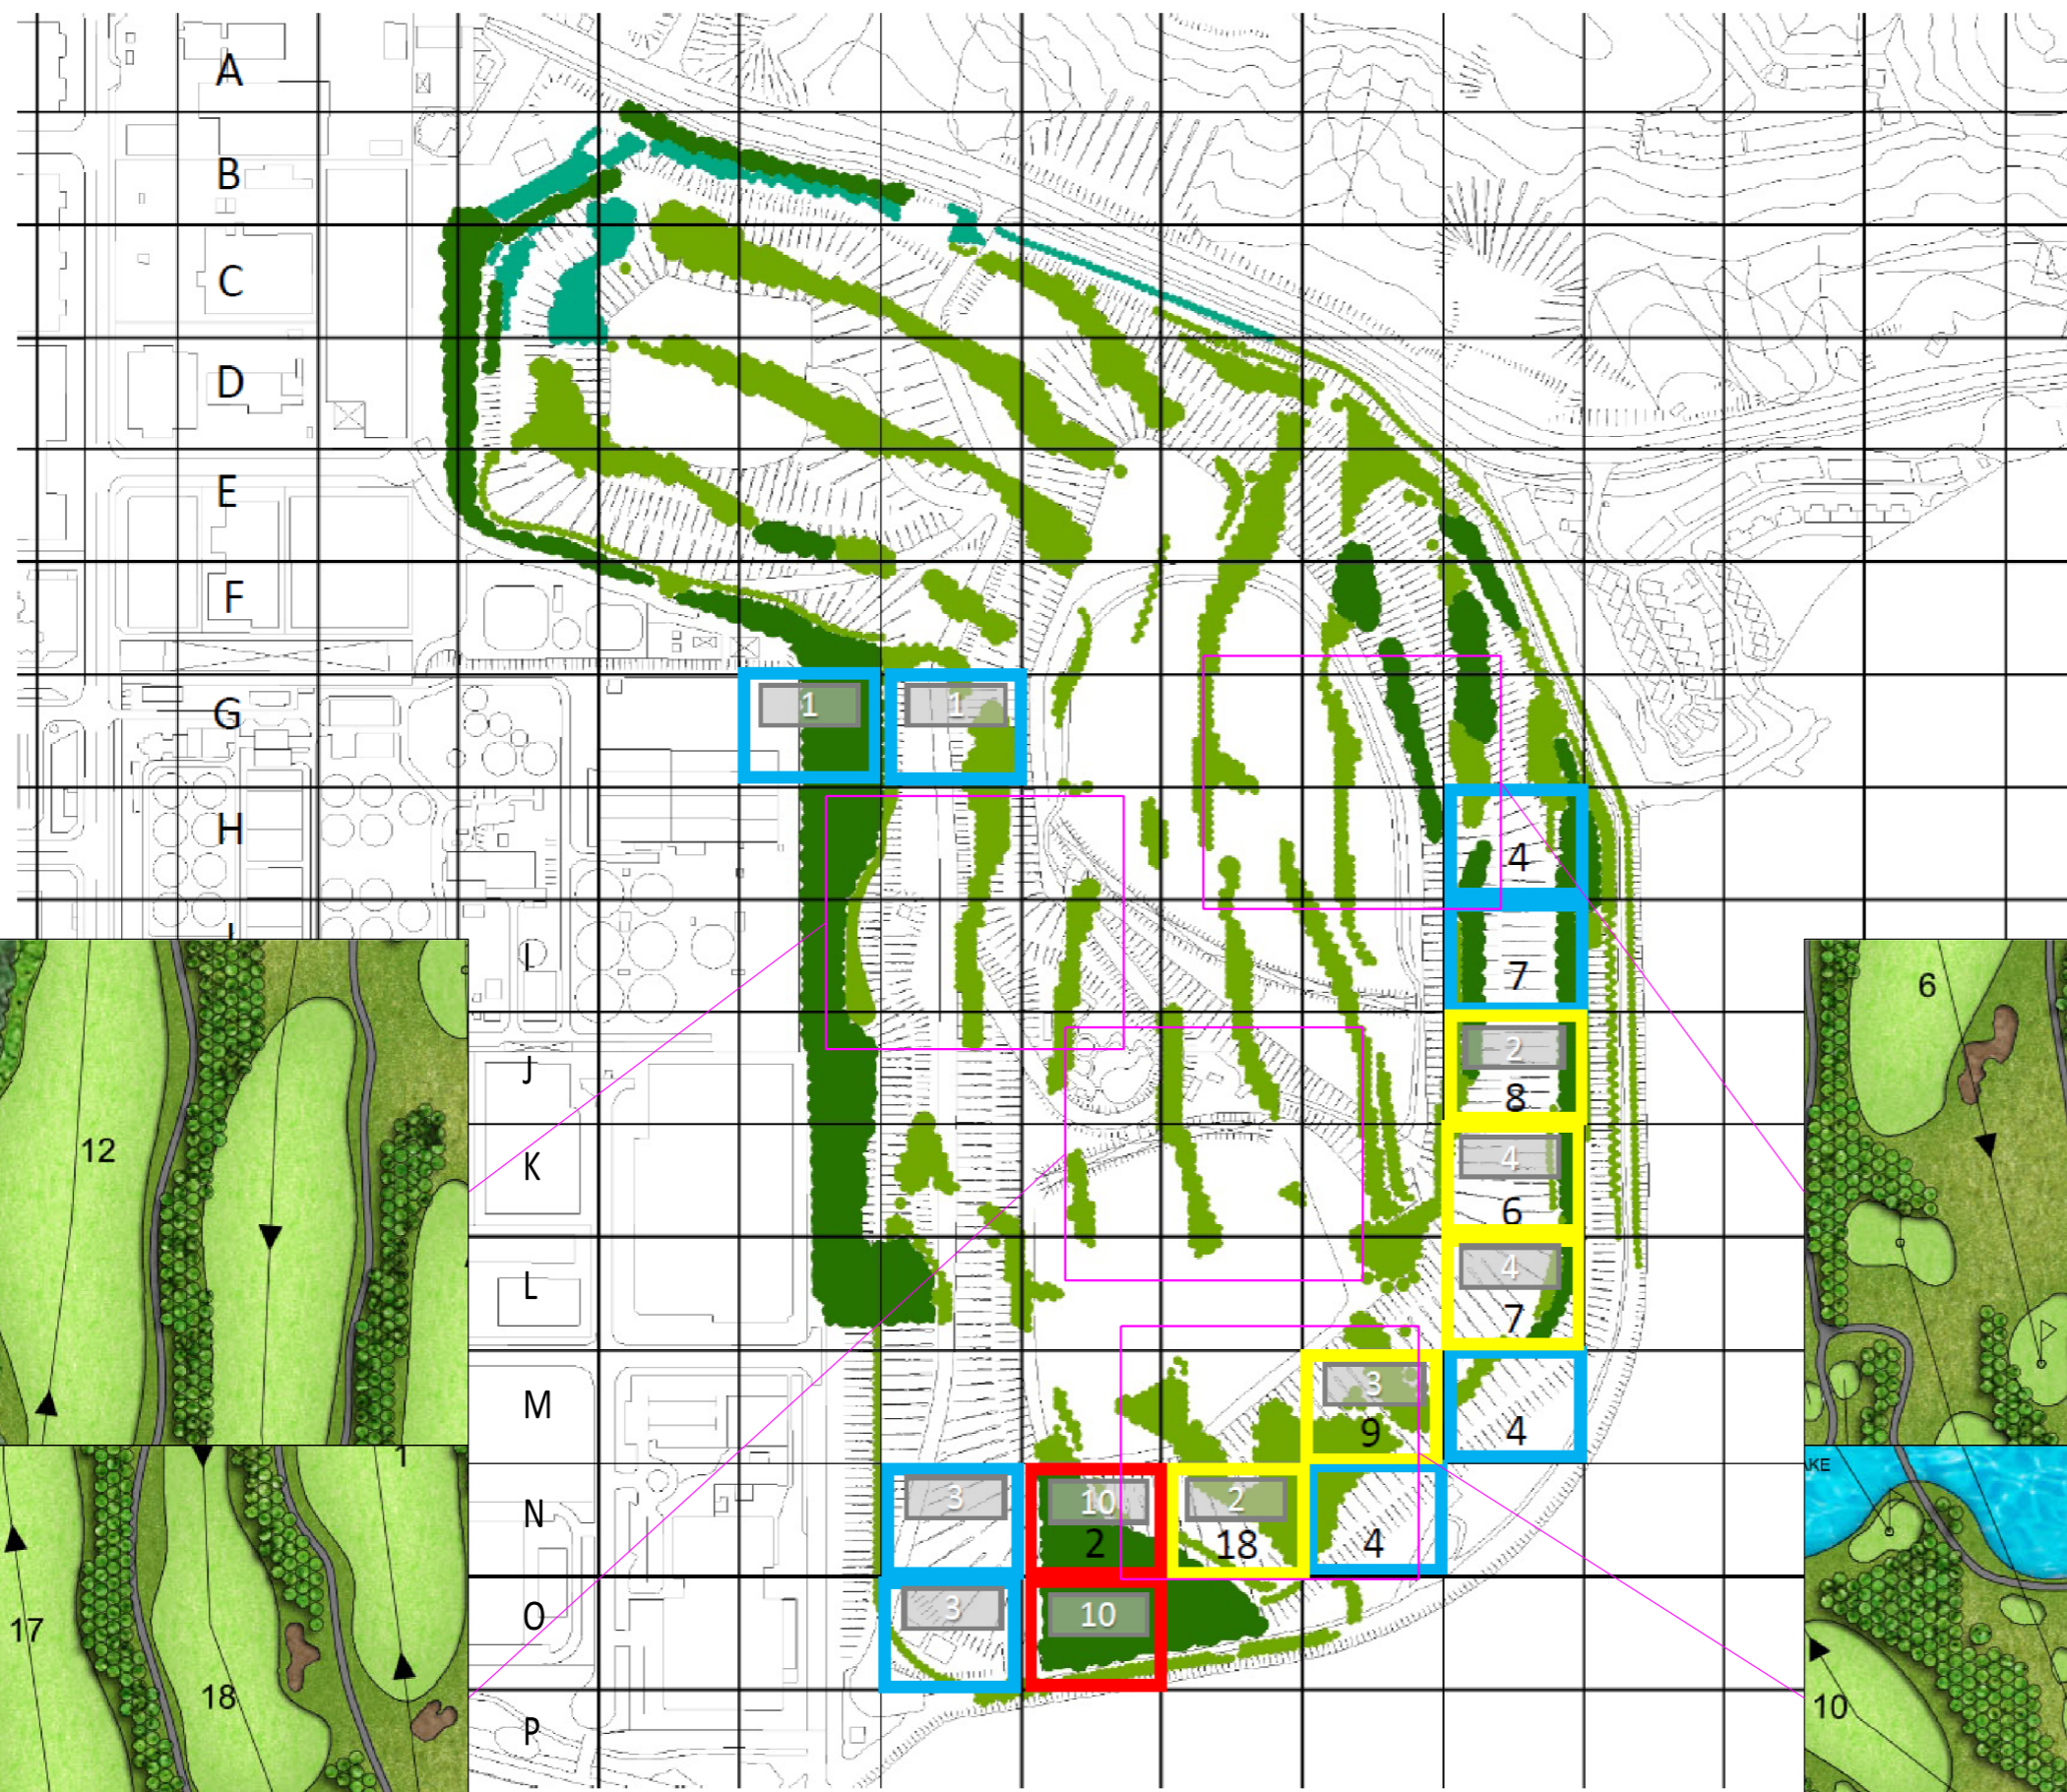

1 2 3 4 5 6 7 8 9 10

LEGEND

- PRESERVED PLANTATION
- NEW PLANTATION TREE GROUP
- TRANSPLANTED PLANTATION

NUMBER IN GRIDS:
 WHITE NUMBERS - CUMULATIVE FREQUENCY OF COLLARED CROWS NIGHT ROOSTING
 BLACK NUMBERS - CUMULATIVE FREQUENCY OF BLACK KITES NIGHT ROOSTING

Printed by : 3/21/2019
 Filename : G:\env\project\256383\13 Drawing Deliverables\report\002 EIA\Figure 10.9 - Locations of Preserved Plantation and New Planting Tree Groups.dgn

Rev	Description	By	Date
C	THIRD ISSUE	GL	03/19
B	SECOND ISSUE	GL	02/19
A	FIRST ISSUE	GL	01/19

Consultant
ARUP

Contract No. and Title
 SHUEN WAN GOLF COURSE

Drawing title
 LOCATIONS OF PRESERVED PLANTATION AND NEW PLANTING TREE GROUPS

Drawing no.	FIGURE 10.9	Rev.	C
Drawn	GL	Date	03/19
Scale	N/A	Checked	EL
		Status	PRELIMINARY

COPYRIGHT RESERVED

SHA LO TUNG DEVELOPMENT COMPANY LIMITED