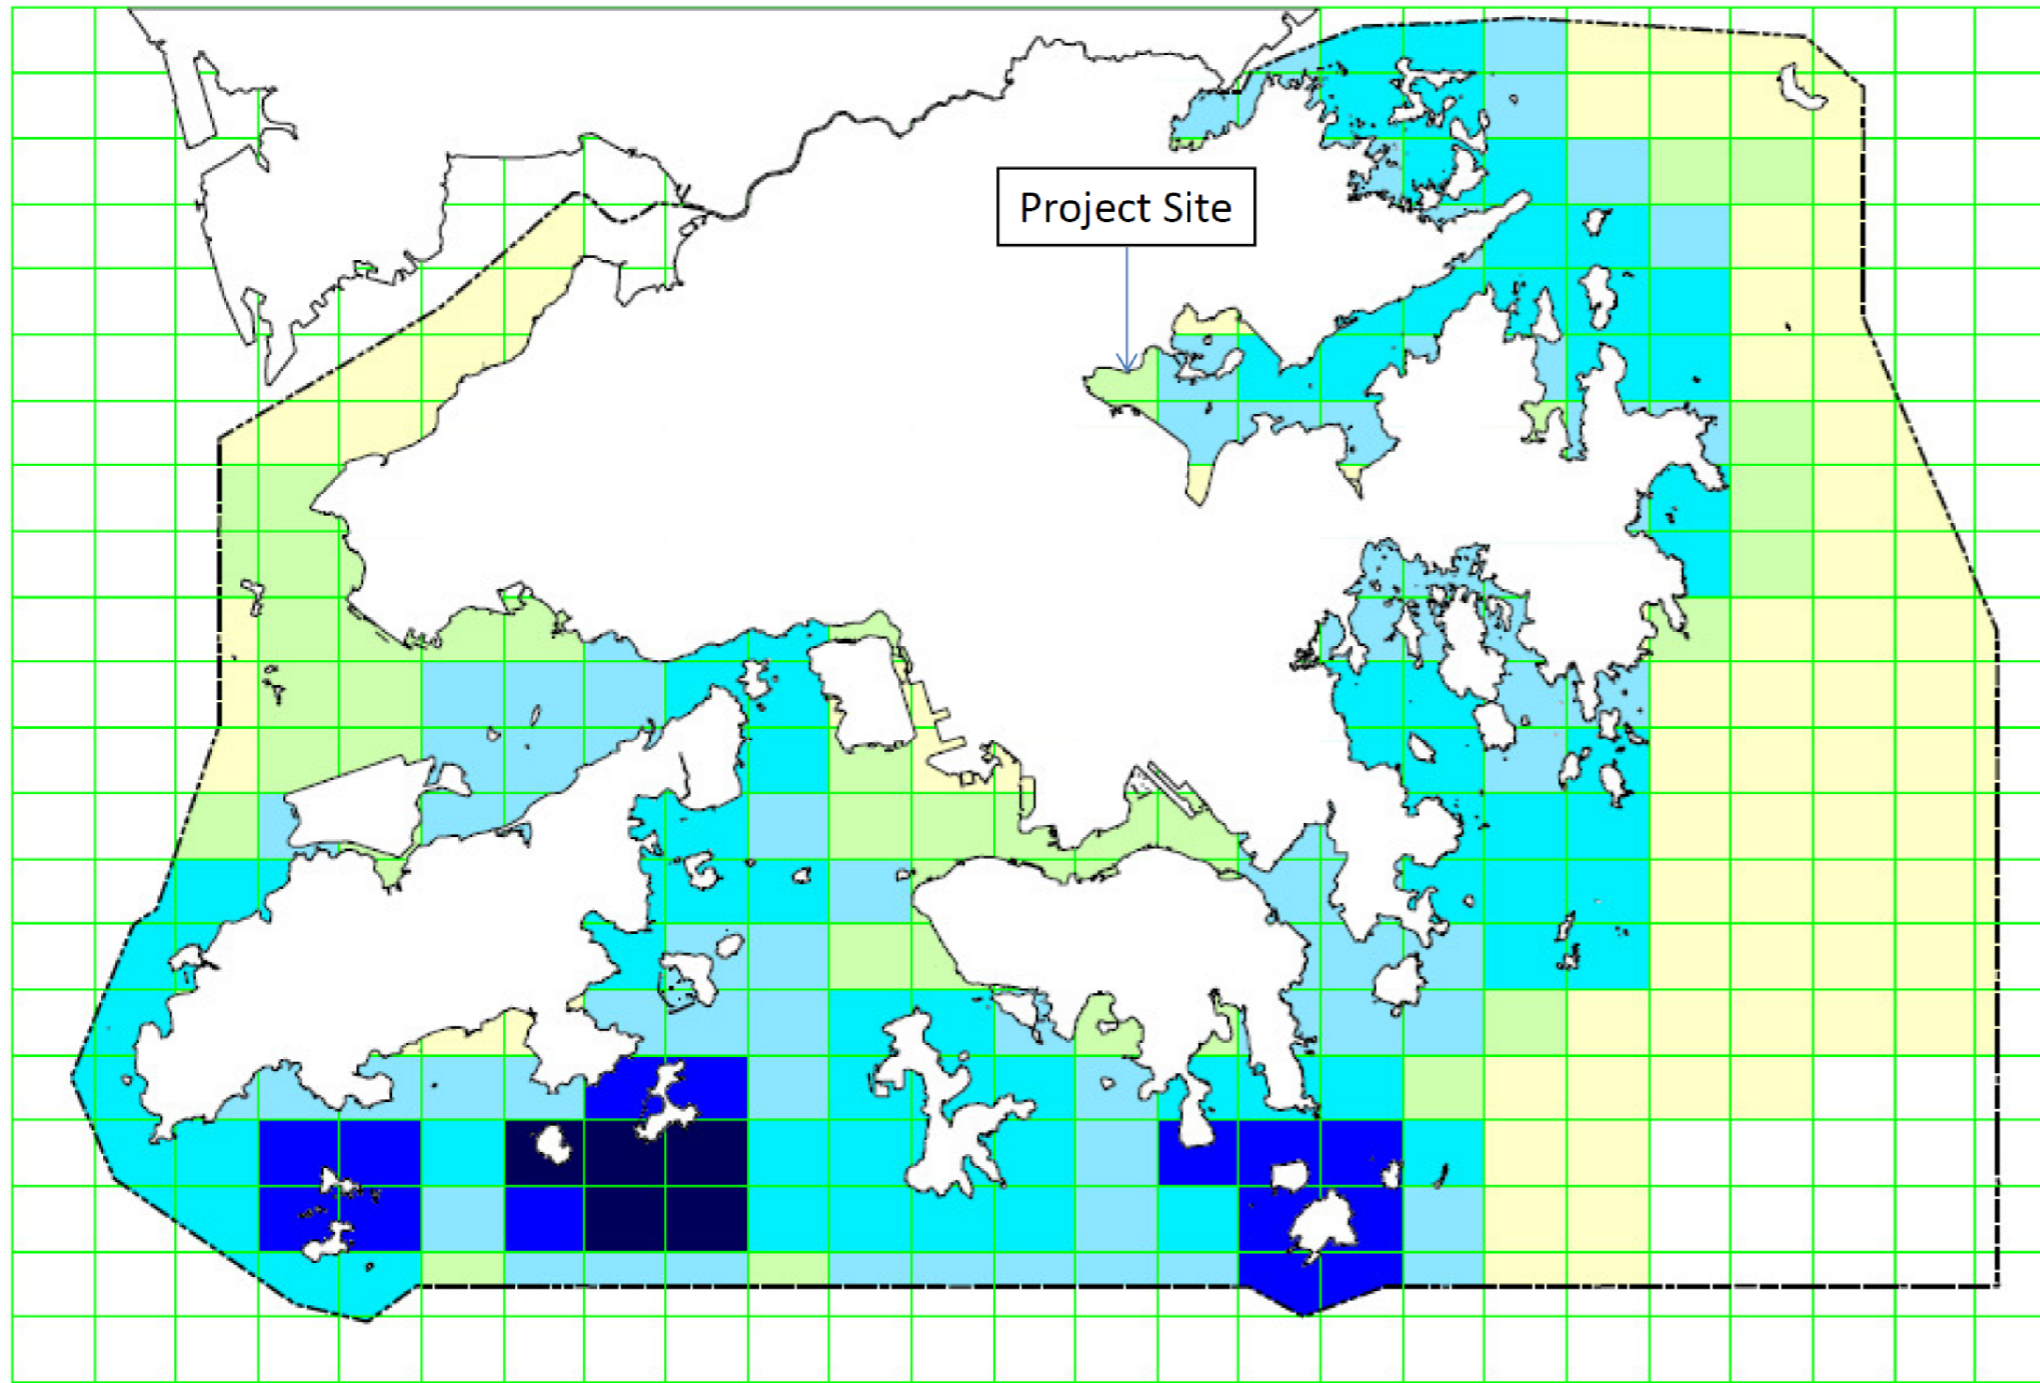

Port Survey 2016/17
 Distribution of fisheries production
 Overall

2016/17年捕魚作業及生產調查
 漁產分布
 總計

2016/17年捕鱼作业及生产调查
 渔产分布
 总计

Production (kg/ha)
 產量 (公斤/公頃)
 产量 (公斤/公顷)

- >0 - 50
- >50 - 100
- >100 - 200
- >200 - 300
- >300 - 400
- >400 - 600

Rev	Description	By	Date
B	SECOND ISSUE	GL	01/19
A	FIRST ISSUE	GL	04/18

Consultant
ARUP

Contract No. and Title
 SHUEN WAN GOLF COURSE

Drawing title
 DISTRIBUTION OF FISHERIES PRODUCTION (SOURCE: AFCD 2018)

Drawn	Date	Checked	Approved
GL	01/19	EL	FC
Scale	N/A	Status	PRELIMINARY

COPYRIGHT RESERVED
 SHA LO TUNG DEVELOPMENT COMPANY LIMITED