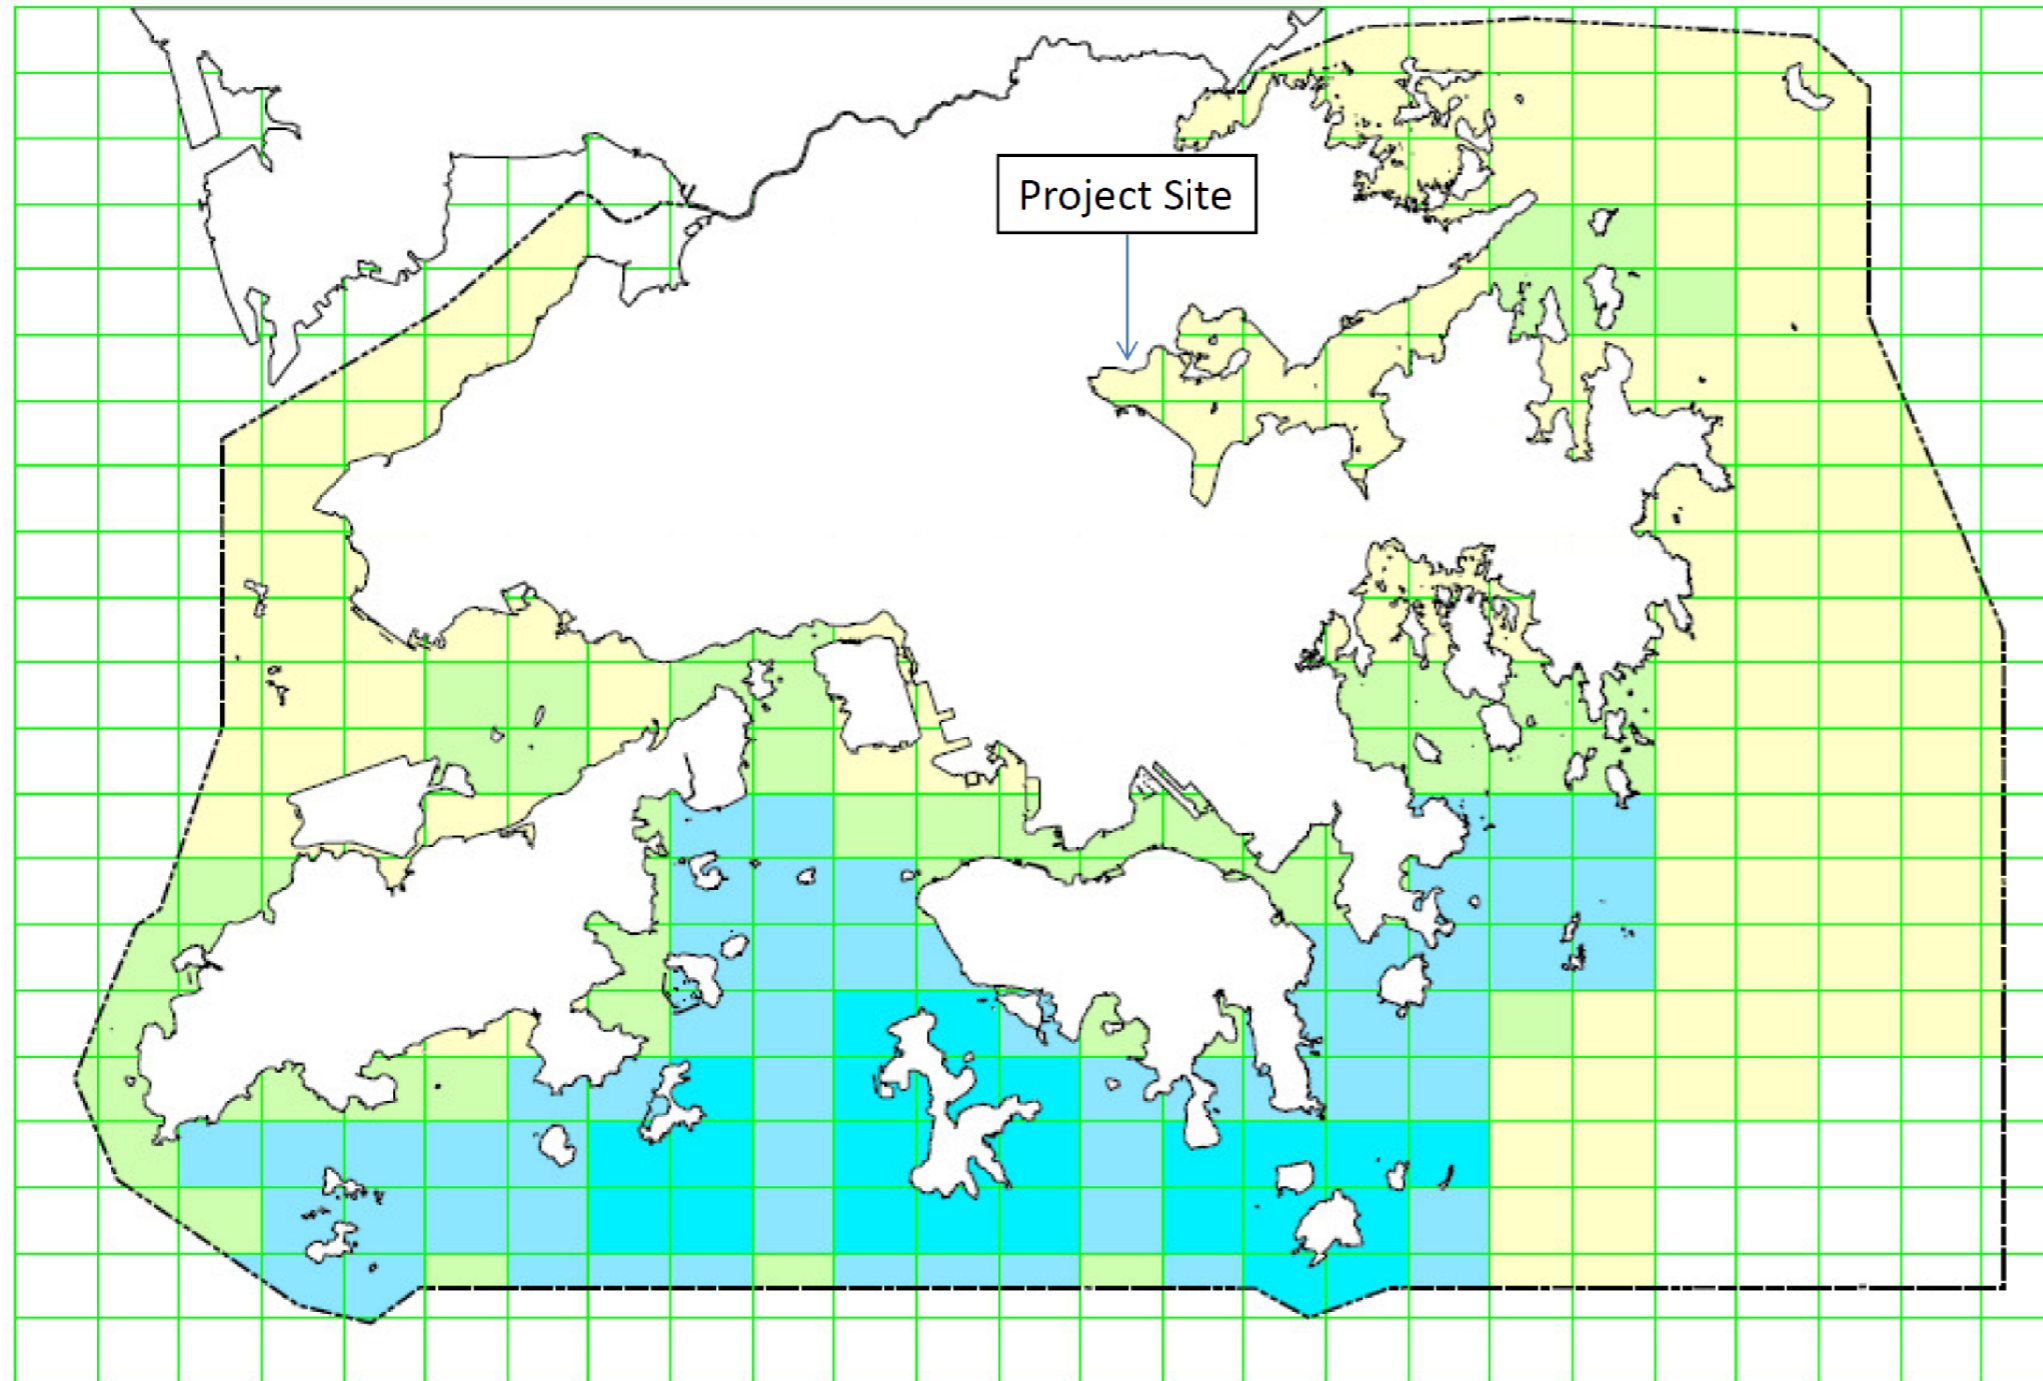

Port Survey 2016/17
Distribution of fishing operations
Other types of fishing vessels

2016/17年捕魚作業及生產調查
捕魚作業分布
其他作業形式的漁船

2016/17年捕鱼作业及生产调查
捕鱼作业分布
其他作业形式的渔船

Number of vessels

漁船數目
漁船數目

- >0 - 50
- >50 - 100
- >100 - 200
- >200 - 400
- >400 - 600
- >600 - 800

Rev	Description	By	Date
B	SECOND ISSUE	GL	01/19
A	FIRST ISSUE	GL	04/18

Consultant
ARUP

Contract No. and Title
SHUEN WAN GOLF COURSE

Drawing title
DISTRIBUTION OF FISHING VESSEL OPERATION (OTHER TYPES OF VESSELS) (SOURCE: AFCO 2018)

Drawing no. FIGURE 11.3b		Rev. B	
Drawn GL	Date 01/19	Checked EL	Approved FC
Scale N/A		Status PRELIMINARY	

COPYRIGHT RESERVED
SHA LO TUNG DEVELOPMENT COMPANY LIMITED