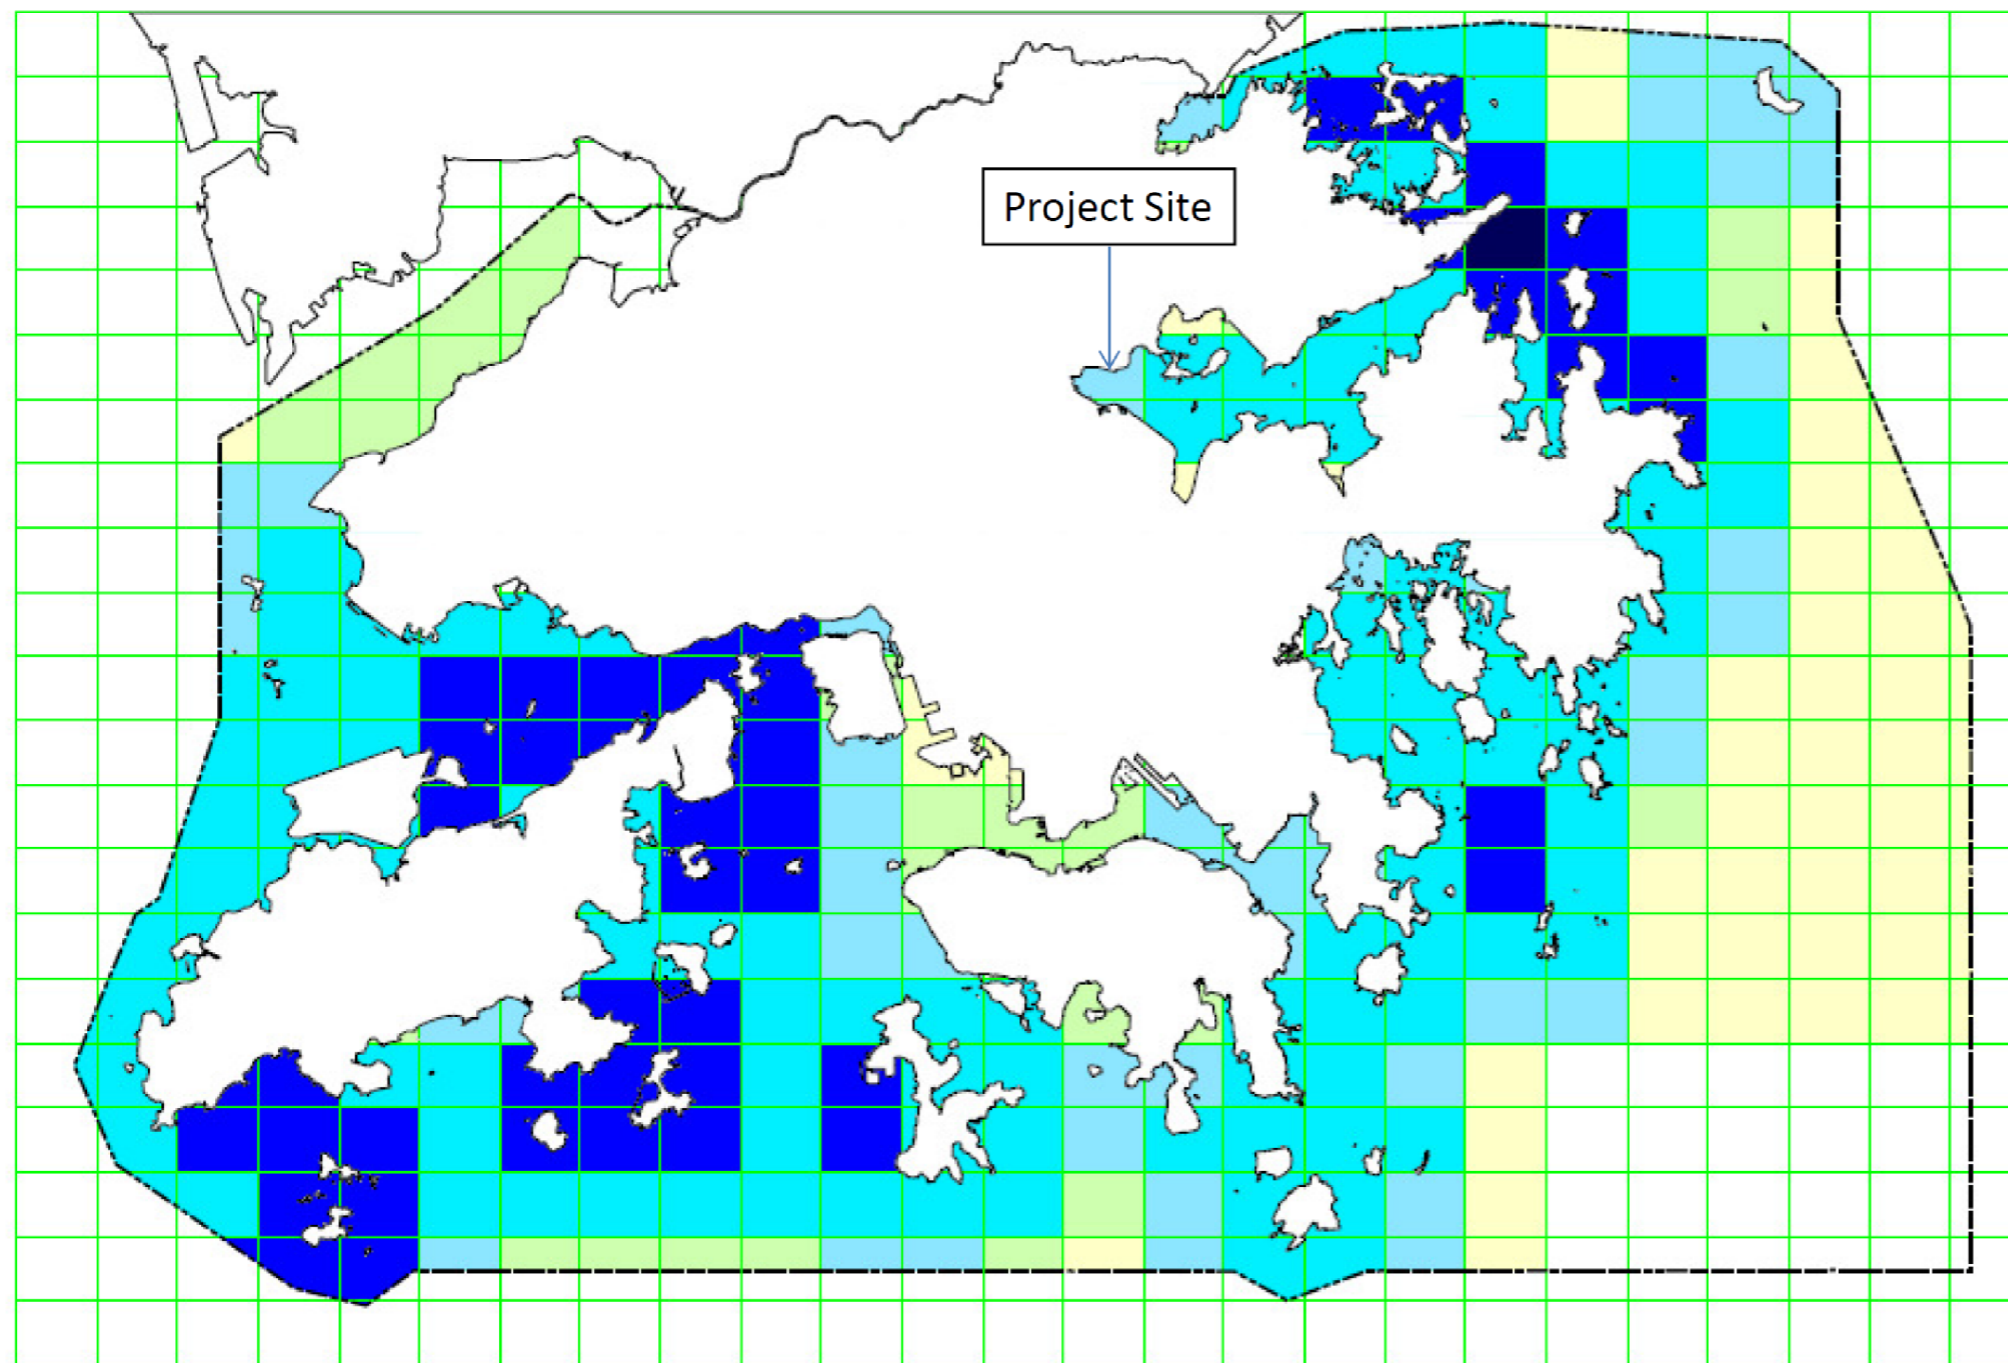

Port Survey 2016/17  
 Distribution of fishing operations  
 Sampan

2016/17年捕魚作業及生產調查  
 捕魚作業分布  
 舢舨

2016/17年捕鱼作业及生产调查  
 捕鱼作业分布  
 舢舨

Number of vessels

漁船數目  
 漁船數目

- >0 - 50
- >50 - 100
- >100 - 200
- >200 - 400
- >400 - 600
- >600 - 800

Rev	Description	By	Date
B	SECOND ISSUE	GL	01/19
A	FIRST ISSUE	GL	04/18

Consultant  
**ARUP**

Contract No. and Title  
 SHUEN WAN GOLF COURSE

Drawing title  
 DISTRIBUTION OF FISHING VESSEL OPERATION (SAMPANS)  
 (SOURCE: AFCD 2018)

Drawing no. <b>FIGURE 11.3a</b>		Rev. <b>B</b>	
Drawn GL	Date 01/19	Checked EL	Approved FC
Scale N/A		Status PRELIMINARY	

COPYRIGHT RESERVED  
 SHA LO TUNG DEVELOPMENT  
 COMPANY LIMITED

Port Survey 2016/17  
 Distribution of fishing operations  
 Other types of fishing vessels

Consultant  
**ARUP**

Contract No. and Title  
 SHUEN WAN GOLF COURSE

Drawing title  
 DISTRIBUTION OF FISHING VESSEL OPERATION (OTHER TYPES OF VESSELS) (SOURCE: AFCO 2018)

Drawing no. <b>FIGURE 11.3b</b>		Rev. <b>B</b>	
Drawn GL	Date 01/19	Checked EL	Approved FC
Scale N/A		Status PRELIMINARY	