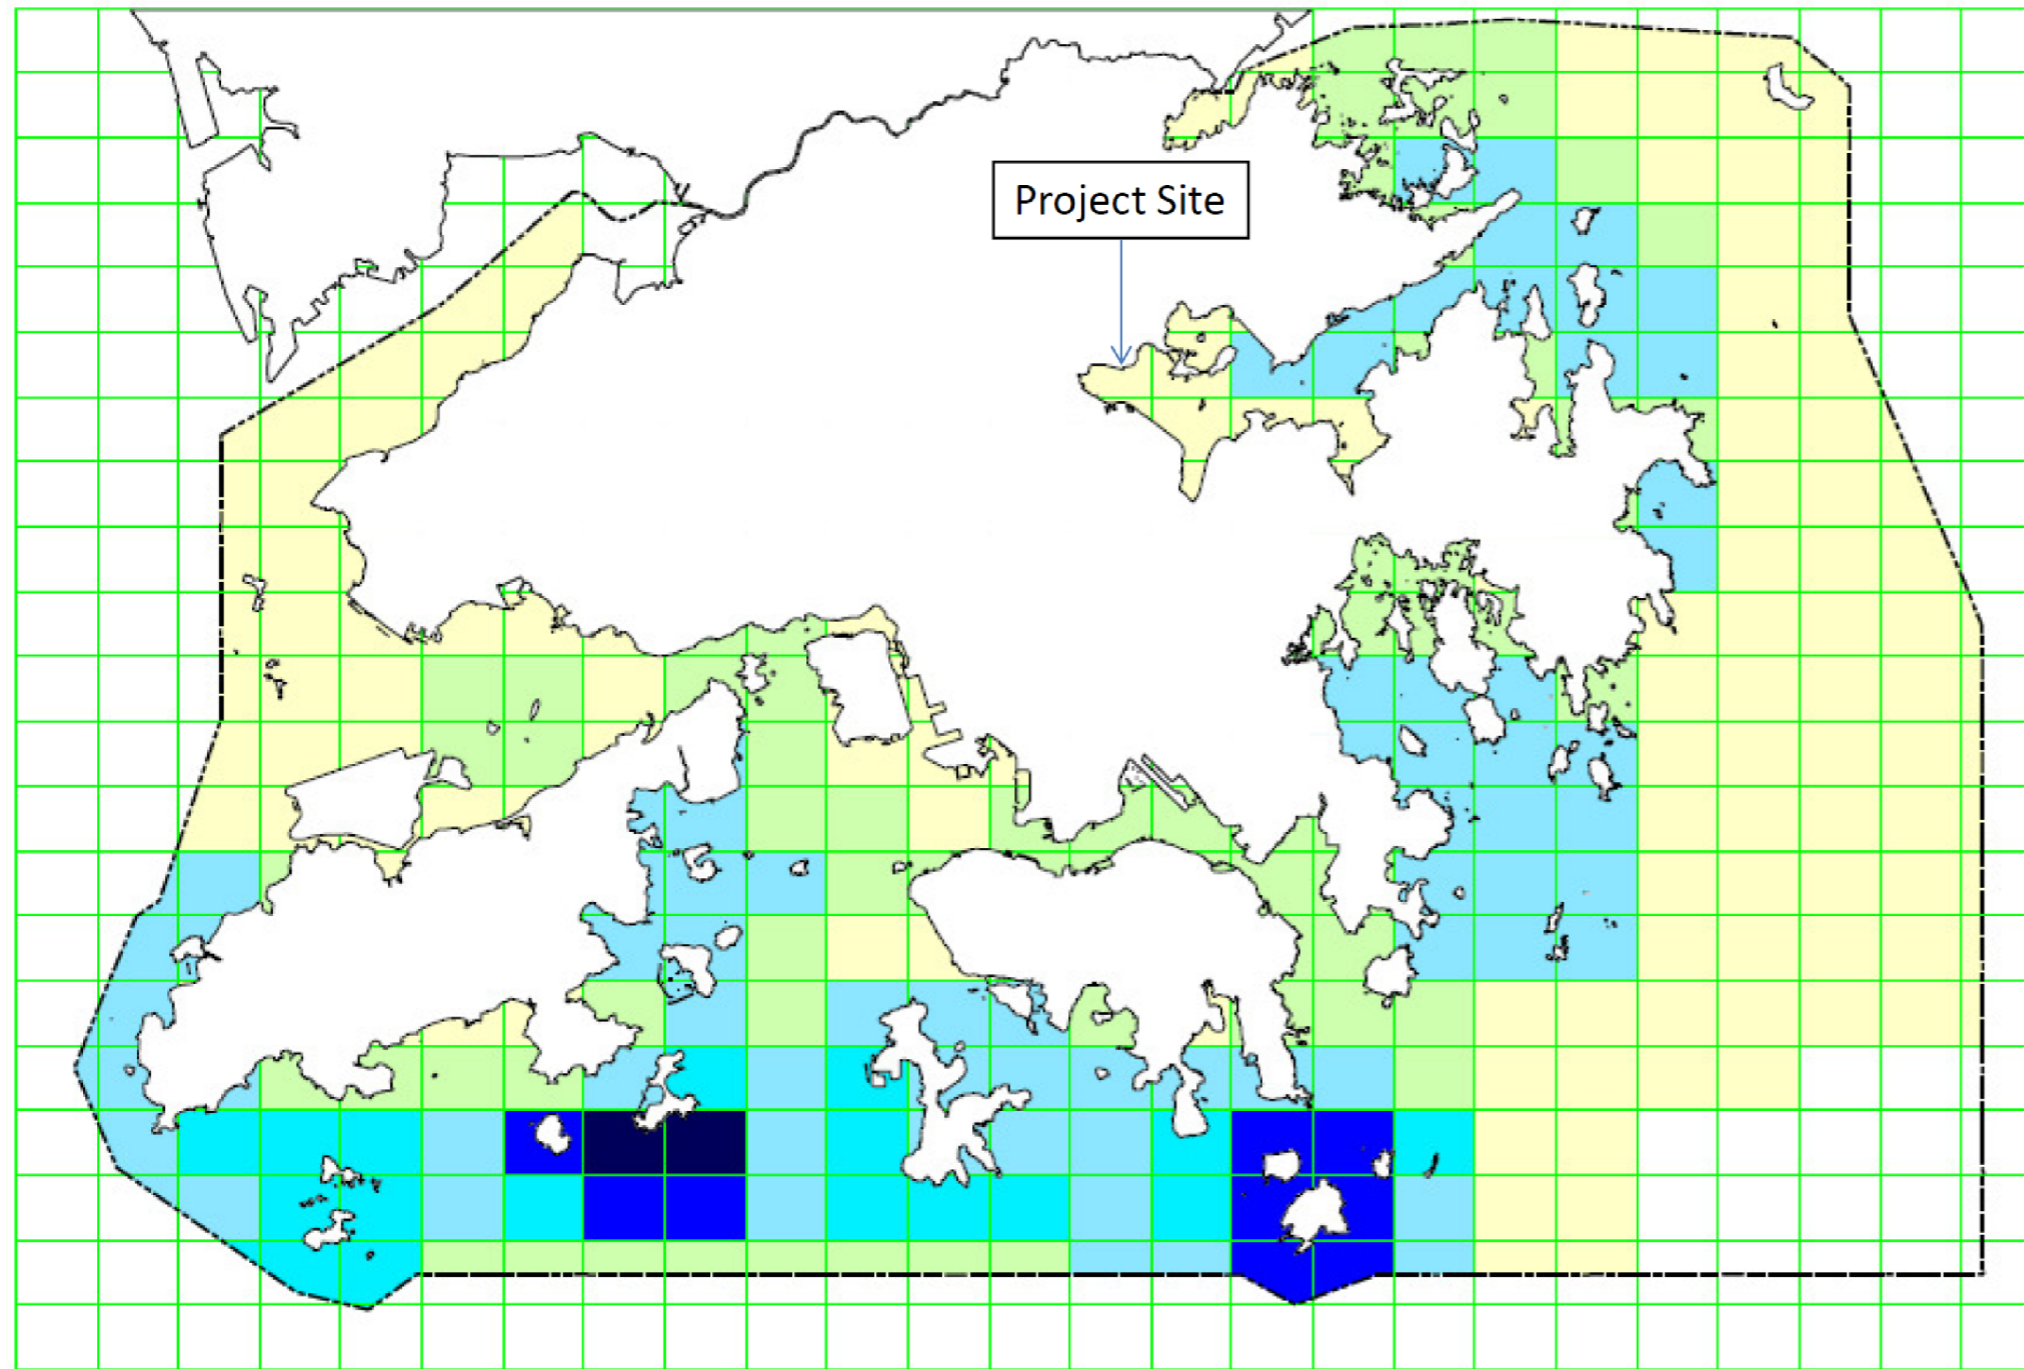

Port Survey 2016/17
Distribution of fisheries production
Other types of fishing vessels

2016/17年捕魚作業及生產調查
漁產分布
其他作業形式的漁船

2016/17年捕鱼作业及生产调查
渔产分布
其他作业形式的渔船

Production (kg/ha)
產量 (公斤/公頃)
产量 (公斤/公顷)

- >0 - 50
- >50 - 100
- >100 - 200
- >200 - 300
- >300 - 400
- >400 - 600

Rev	Description	By	Date
B	SECOND ISSUE	GL	01/19
A	FIRST ISSUE	GL	04/18

Consultant

ARUP

Contract No. and Title

SHUEN WAN GOLF COURSE

Drawing title

DISTRIBUTION OF FISHERIES PRODUCTION (OTHER TYPES OF VESSELS) (SOURCE: AFCD 2018)

Drawing no. **FIGURE 11.4b** Rev. **B**

Drawn GL	Date 01/19	Checked EL	Approved FC
Scale N/A	Status PRELIMINARY		

COPYRIGHT RESERVED

SHA LO TUNG DEVELOPMENT COMPANY LIMITED