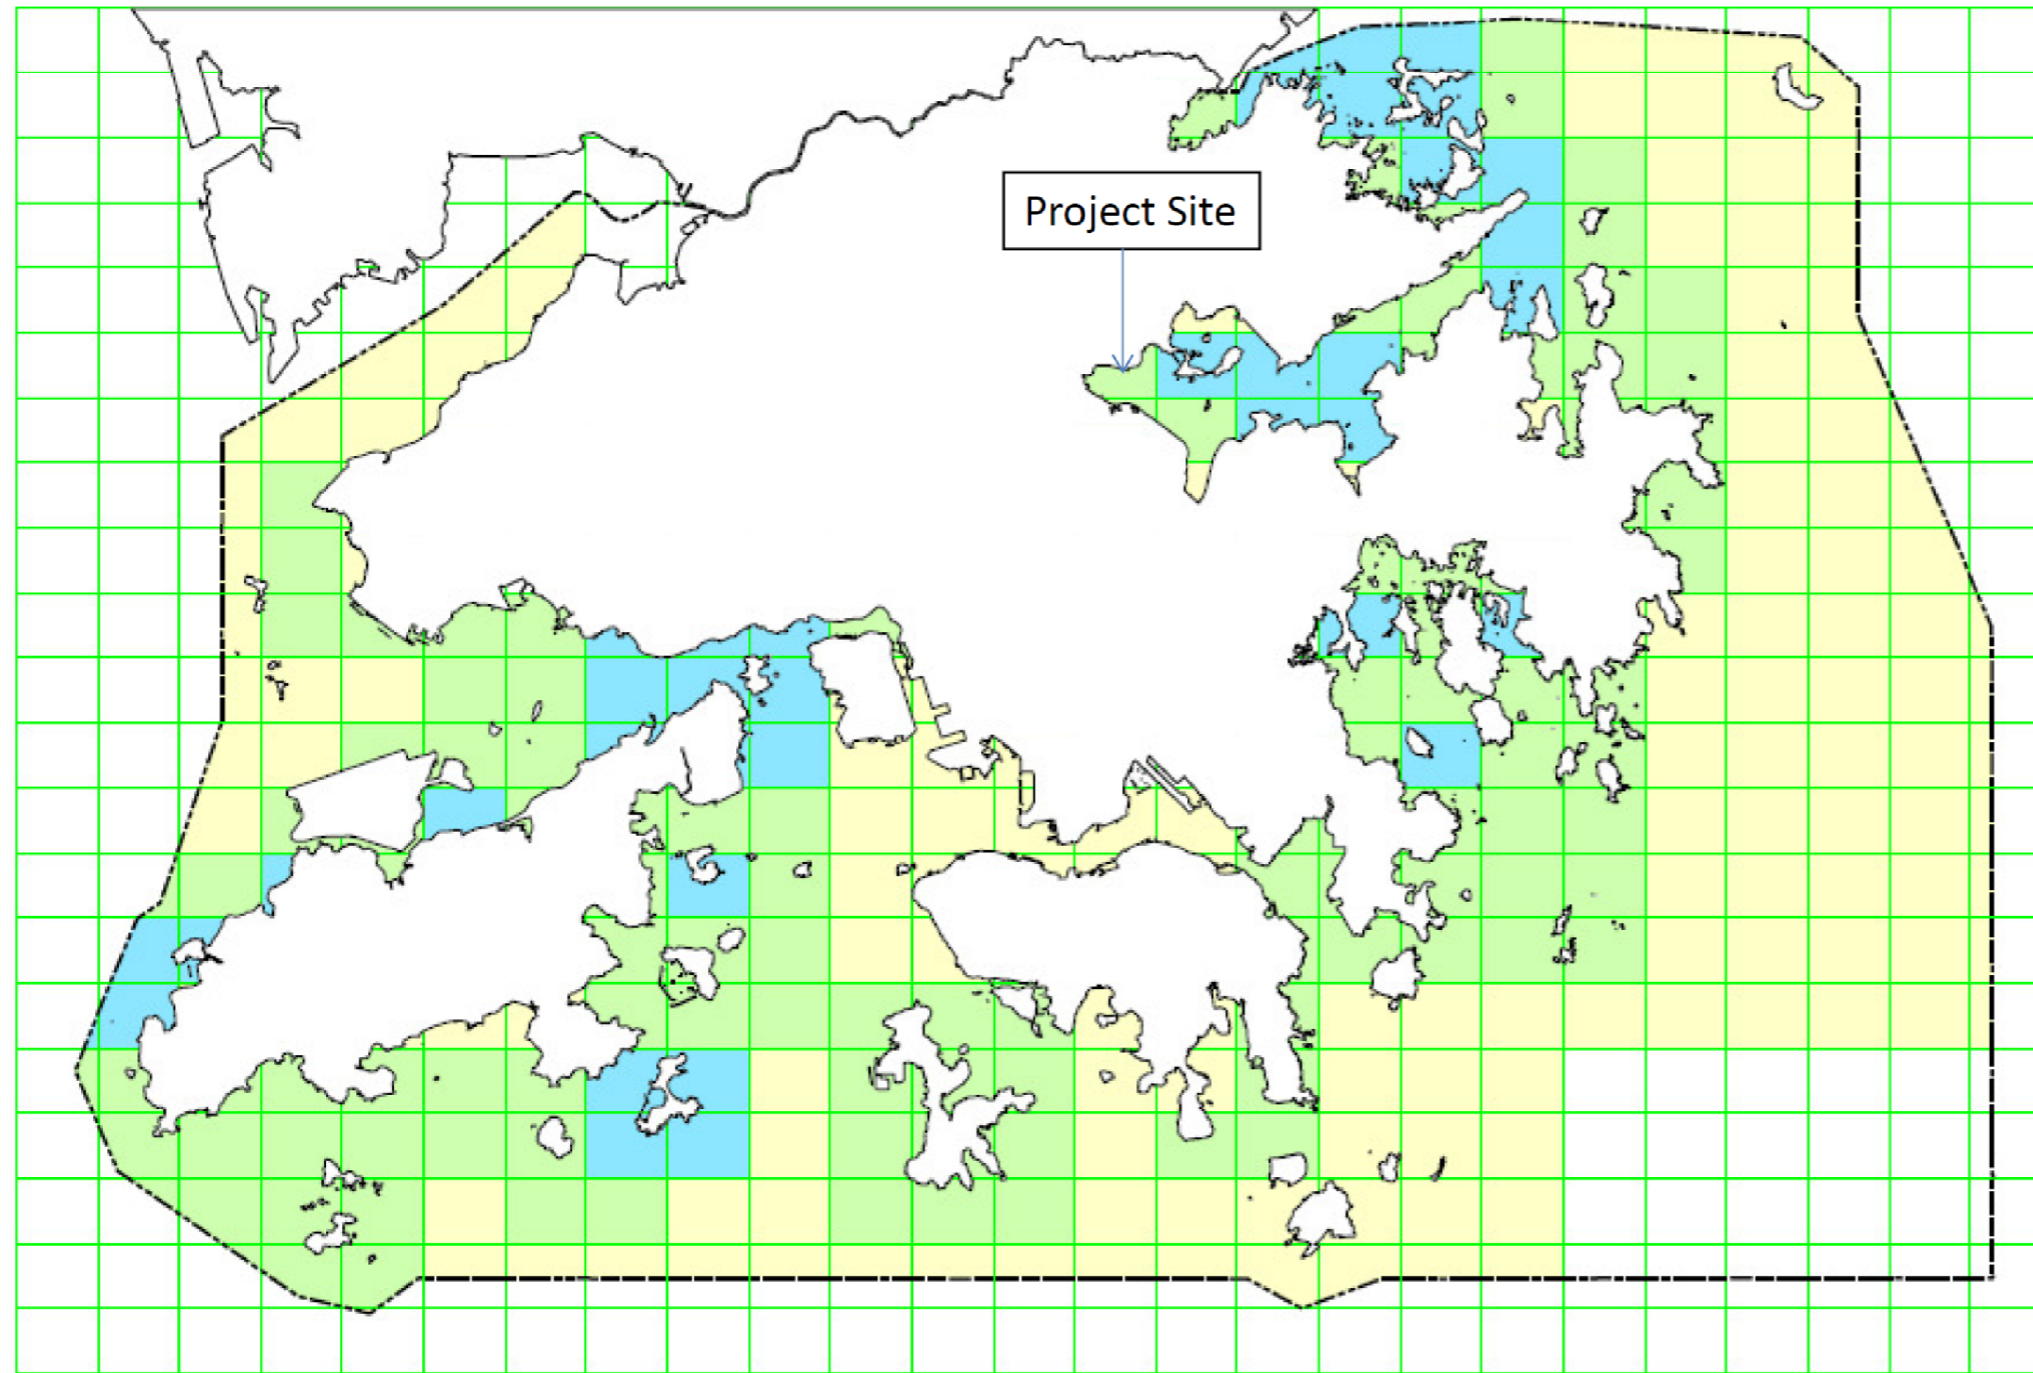

Port Survey 2016/17
 Distribution of fisheries production
 Sampan

2016/17年捕魚作業及生產調查
 漁產分布
 舢舨

2016/17年捕鱼作业及生产调查
 渔产分布
 舢舨

Production (kg/ha)
 產量 (公斤/公頃)
 产量 (公斤/公顷)

- >0 - 50
- >50 - 100
- >100 - 200
- >200 - 300
- >300 - 400
- >400 - 600

Rev	Description	By	Date
B	SECOND ISSUE	GL	01/19
A	FIRST ISSUE	GL	04/18

Consultant
ARUP

Contract No. and Title
 SHUEN WAN GOLF COURSE

Drawing title
 DISTRIBUTION OF FISHERIES PRODUCTION (SAMPANS)
 (SOURCE: AFCD 2018)

Drawing no. **FIGURE 11.4a** Rev. **B**

Drawn GL	Date 01/19	Checked EL	Approved FC
Scale N/A	Status PRELIMINARY		

COPYRIGHT RESERVED

SHA LO TUNG DEVELOPMENT COMPANY LIMITED

Printed by : 1/11/2019
 Filename : \\HKGNTS22\env\project\256383\13 Drawing Deliverables\report\002 EIA\Figure 11.4a - Distribution of Fisheries Production (Source_AFCO 2018).dgn

Drawing no. **FIGURE 11.4b** Rev. **B**

Drawn GL	Date 01/19	Checked EL	Approved FC
Scale N/A	Status PRELIMINARY		

COPYRIGHT RESERVED

SHA LO TUNG DEVELOPMENT COMPANY LIMITED