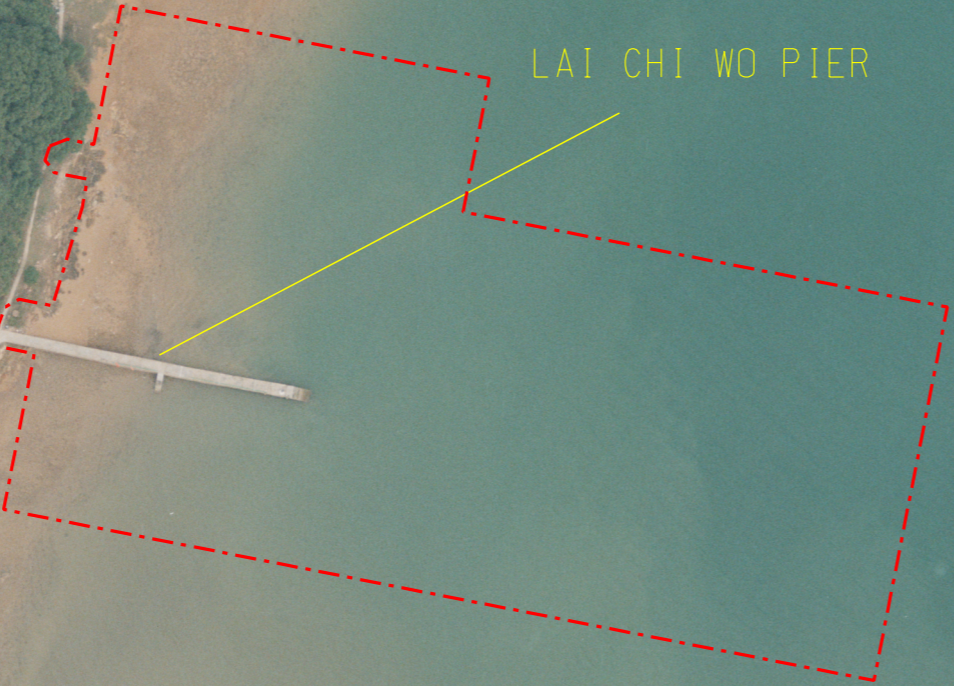

LEGEND

 PROPOSED WORKS AREA

APPENDIX 7.1
HISTORICAL AERIAL PHOTOS - 2007

WOODLAND

UNVEGETATED AREA

LAI CHI WO PIER

YAN CHAU TONG
MARINE PARK

Printed by : 4/15/2020
Filename : \\hkgrnts27\c:\env\env\project\262145\13 Drawing_Deliverables\Reports\06 EIALCW\Appendix 7.1 -Historical Aerial photos-2007.dgn

LEGEND

 PROPOSED WORKS AREA