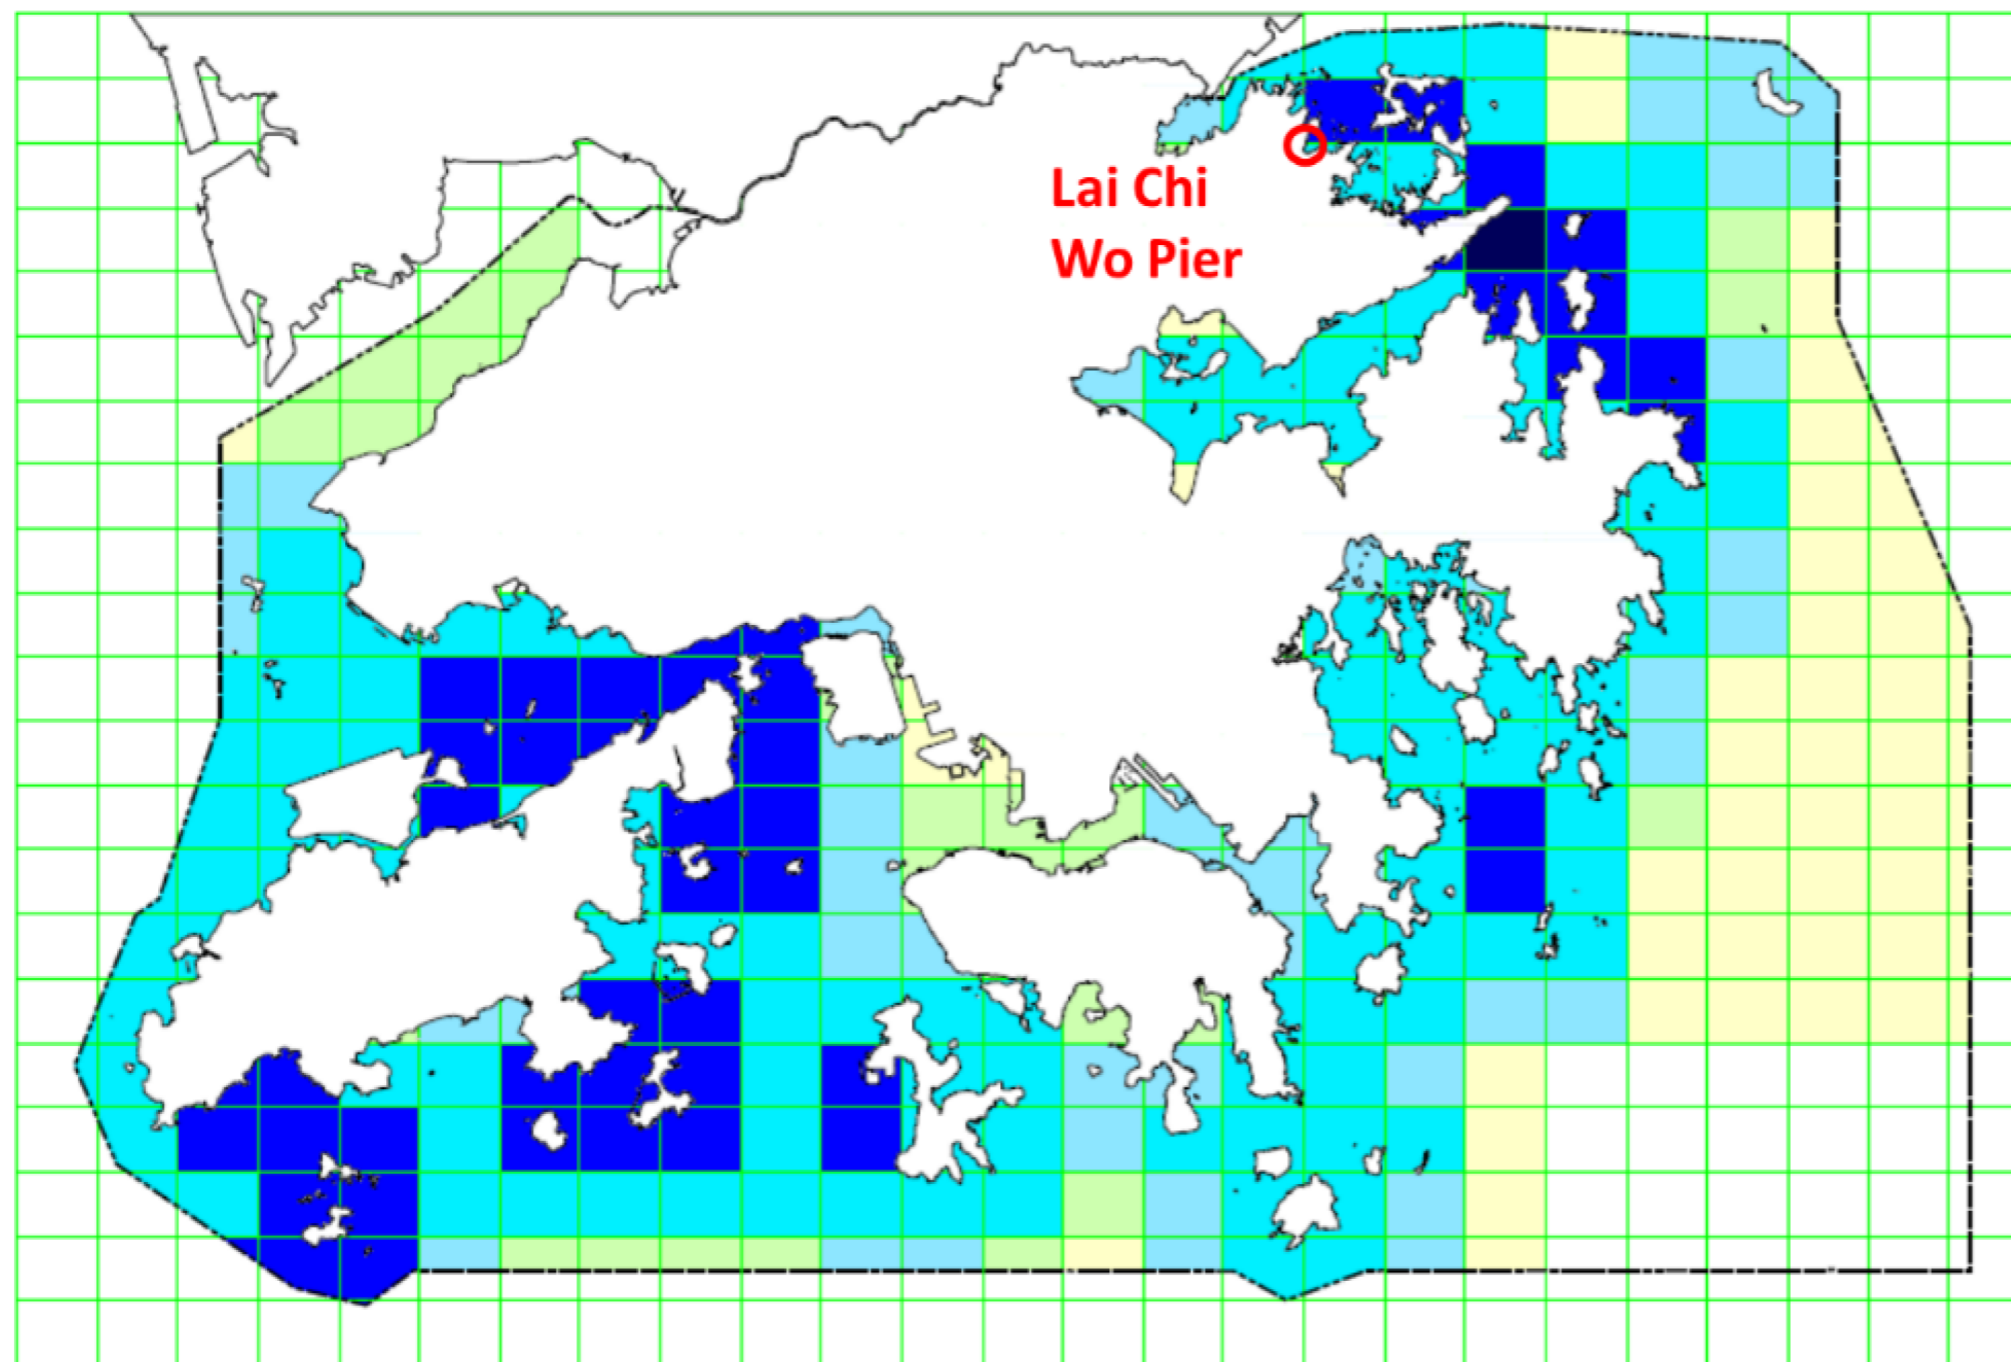

Port Survey 2016/17  
 Distribution of fishing operations  
 Sampan

2016/17年捕魚作業及生產調查  
 捕魚作業分布  
 舢舨

2016/17年捕鱼作业及生产调查  
 捕鱼作业分布  
 舢舨

Number of vessels  
 漁船數目  
 漁船數目

Rev	Description	By	Date
A	FIRST ISSUE	SF	10/19

Consultant  
**ARUP**

Project title  
 Pier Improvement at Lai Chi Wo

Drawing title  
 DISTRIBUTION OF FISHING  
 VESSEL OPERATION (SAM PAN)  
 (PORT SURVEY 2016/17, AFCD)

Drawing no. FIGURE 10.2		Rev. A	
Drawn SF	Date 10/19	Checked KT	Approved FC
Scale N. T. S.		Status PRELIMINARY	