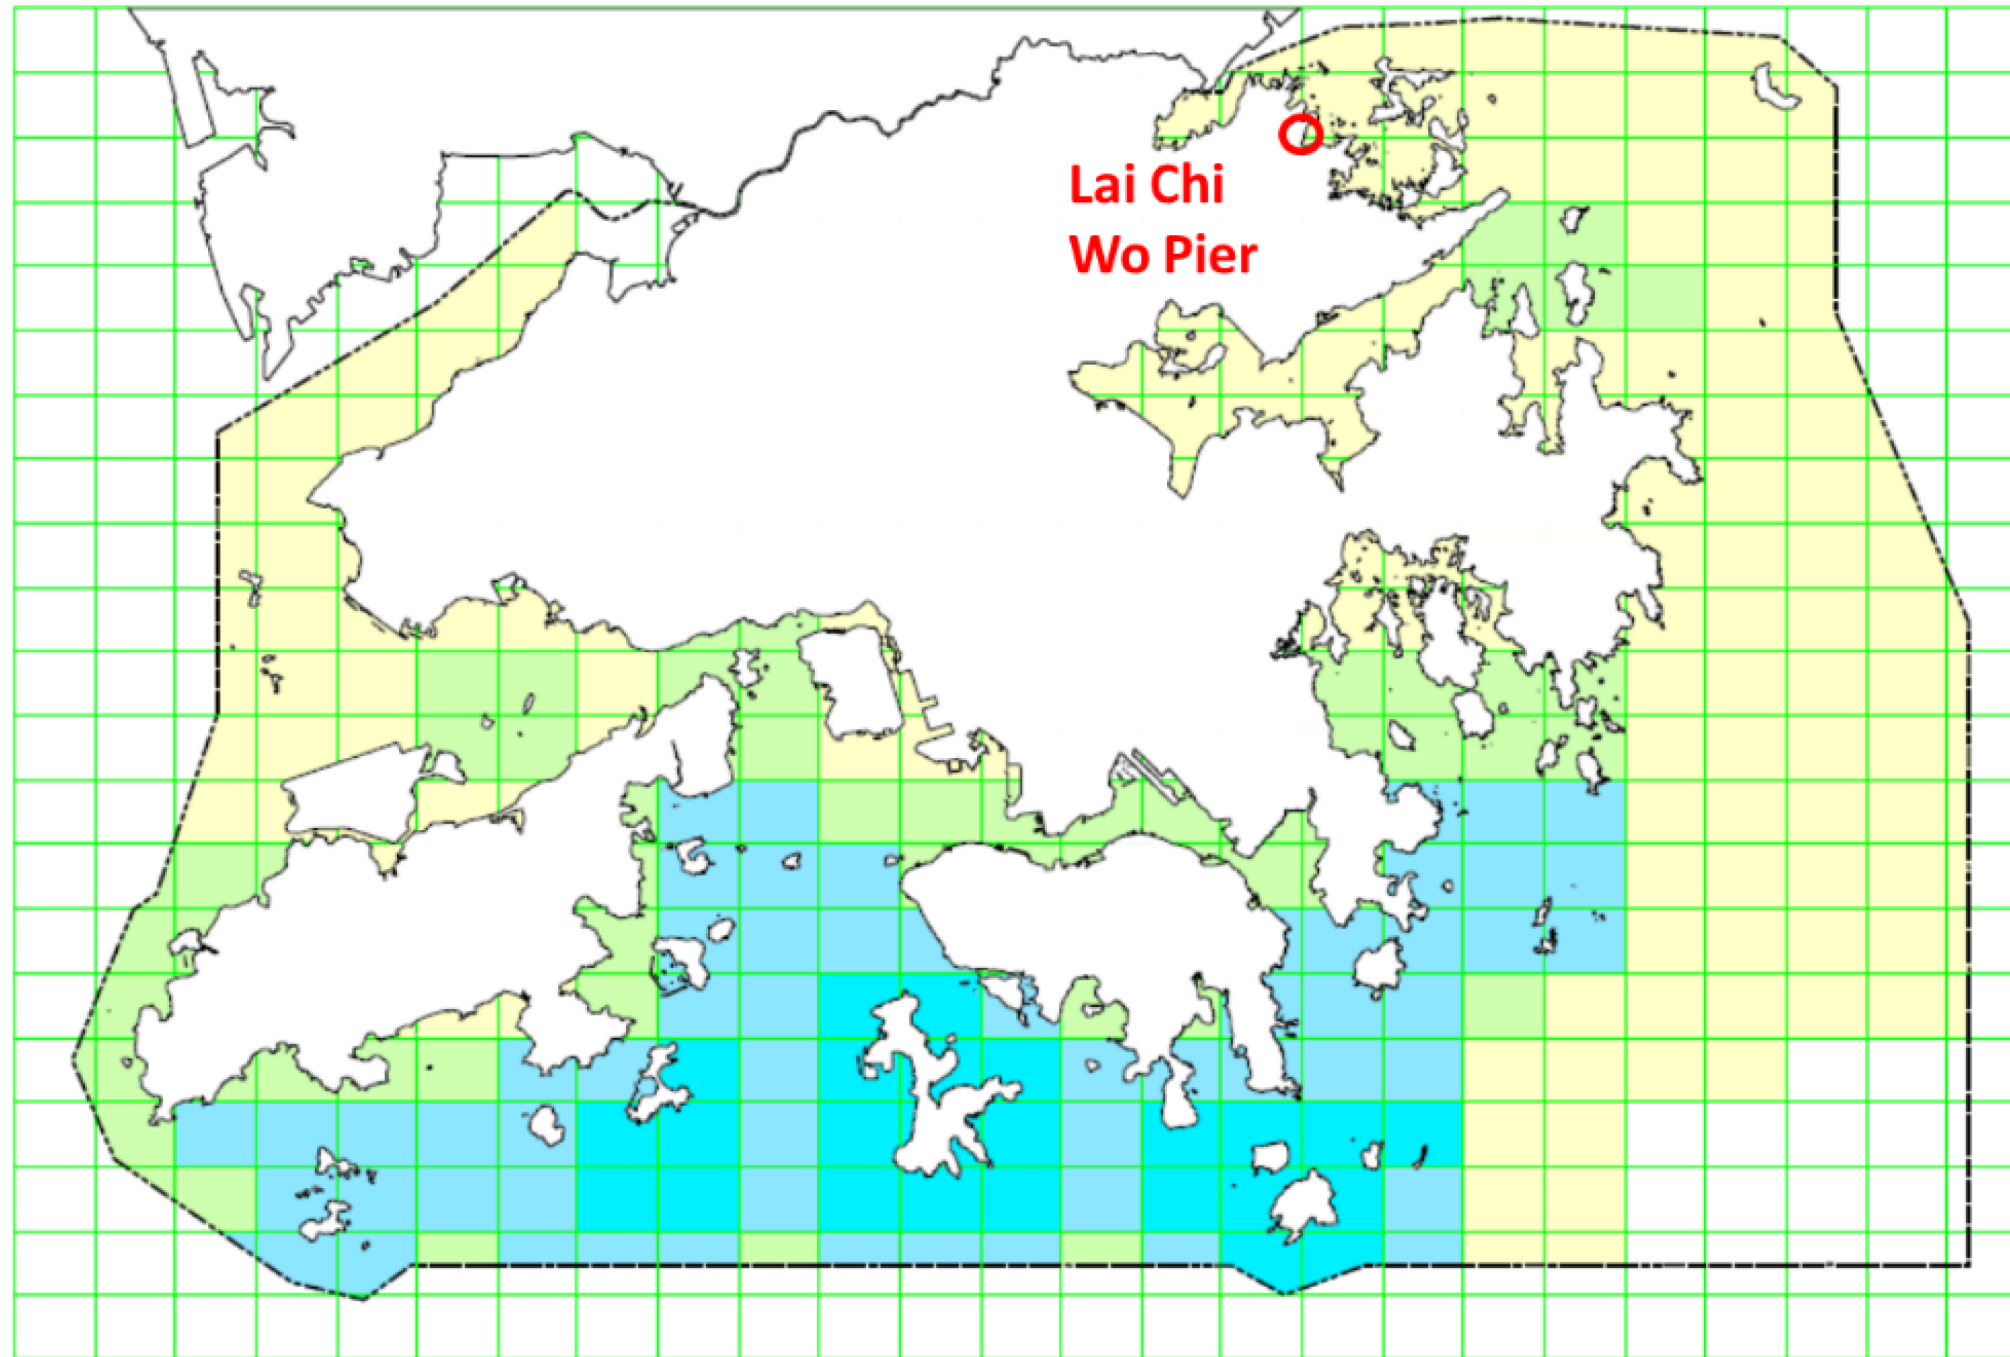

Port Survey 2016/17
 Distribution of fishing operations
 Other types of fishing vessels

2016/17年捕魚作業及生產調查
 捕魚作業分布
 其他作業形式的漁船

2016/17年捕鱼作业及生产调查
 捕鱼作业分布
 其他作业形式的渔船

Number of vessels
 漁船數目
 漁船數目

- >0 - 50
- >50 - 100
- >100 - 200
- >200 - 400
- >400 - 600
- >600 - 800

A		FIRST ISSUE	SF	10/19
Rev	Description	By	Date	
Consultant ARUP				
Project title Pier Improvement at Lai Chi Wo				
Drawing title DISTRIBUTION OF FISHING VESSEL OPERATION (OTHER TYPES OF FISHING VESSELS) (PORT SURVEY 2016/17, AFCD)				
Drawing no. FIGURE 10.3		Rev. A		
Drawn SF	Date 10/19	Checked KT	Approved FC	
Scale N. T. S.		Status PRELIMINARY		