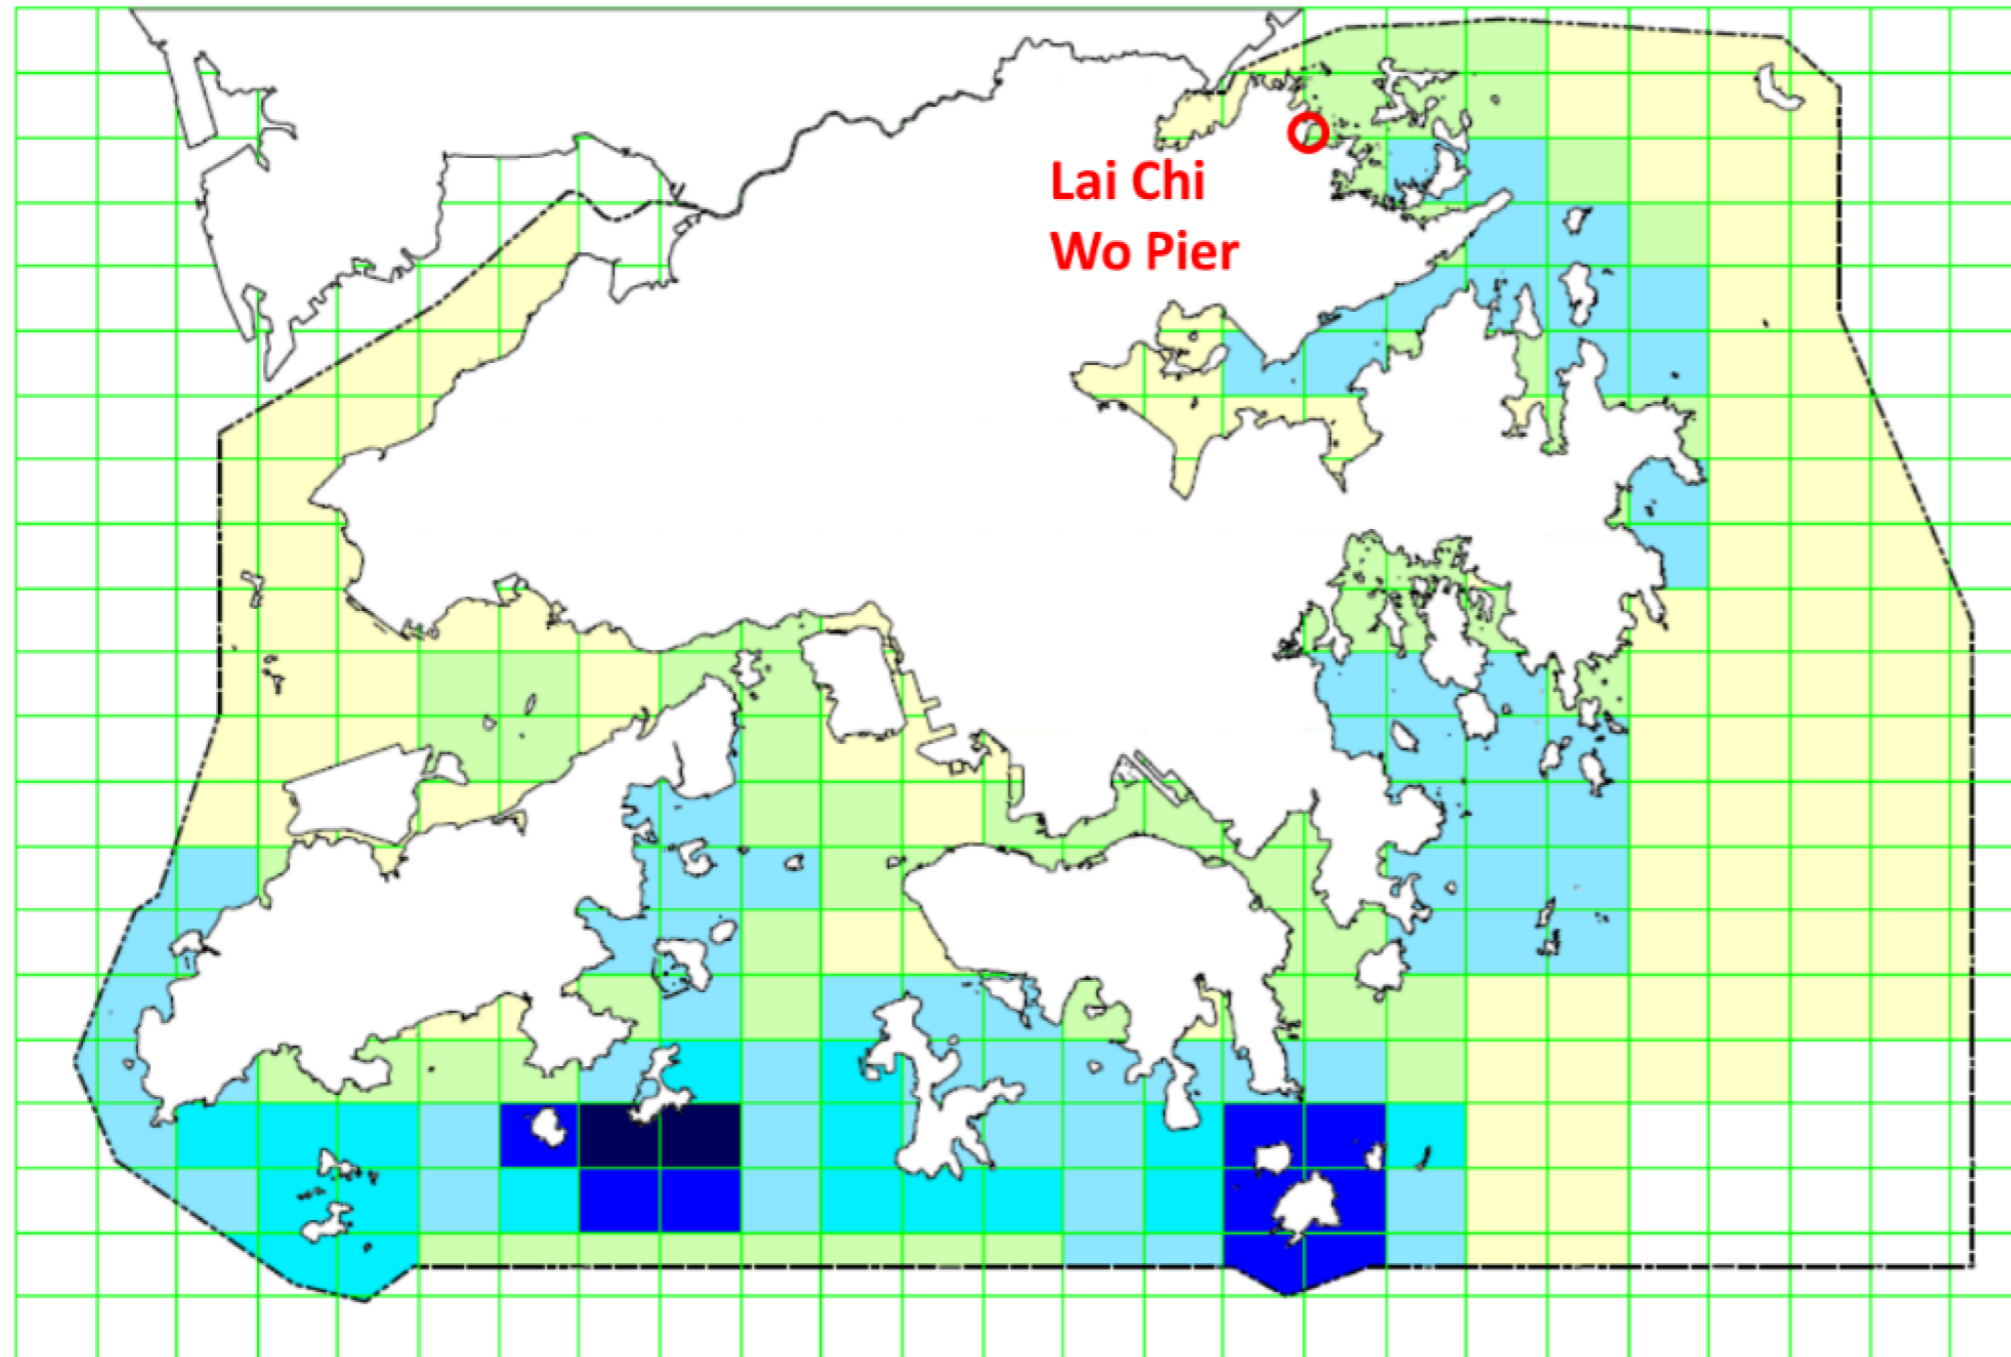

Port Survey 2016/17
 Distribution of fisheries production
 Other types of fishing vessels

2016/17年捕魚作業及生產調查
 漁產分布
 其他作業形式的漁船

2016/17年捕鱼作业及生产调查
 渔产分布
 其他作业形式的渔船

Production (kg/ha)
 產量 (公斤/公頃)
 产量 (公斤/公頃)

- >0 - 50
- >50 - 100
- >100 - 200
- >200 - 300
- >300 - 400
- >400 - 600

Rev	Description	By	Date
A	FIRST ISSUE	SF	10/19

Consultant
ARUP

Project title
 Pier Improvement at Lai Chi Wo

Drawing title
 DISTRIBUTION OF FISHERIES
 PRODUCTION (OTHER TYPES
 OF FISHING VESSELS)
 (PORT SURVEY 2016/17, AFCD)

Drawing no. FIGURE 10.5		Rev. A	
Drawn SF	Date 10/19	Checked KT	Approved FC
Scale N. T. S.		Status PRELIMINARY	

COPYRIGHT RESERVED