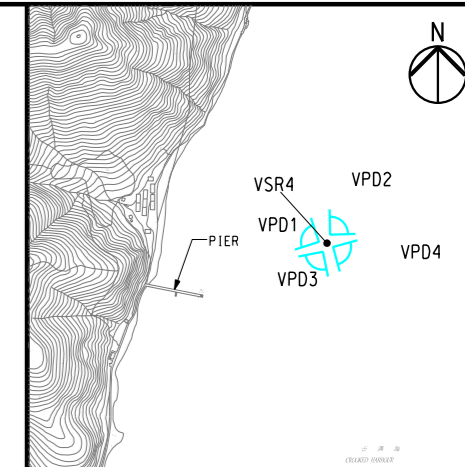

VPD1 - VISUAL CONTEXT OF VSR4 (MARINE TRAVELLERS IN CROOKED HARBOUR) TOWARDS NORTHWEST DIRECTION

VPD2 - VISUAL CONTEXT OF VSR4 (MARINE TRAVELLERS IN CROOKED HARBOUR) TOWARDS NORTHEAST DIRECTION

VPD3 - VISUAL CONTEXT OF VSR4 (MARINE TRAVELLERS IN CROOKED HARBOUR) TOWARDS SOUTHWEST DIRECTION

VPD4 - VISUAL CONTEXT OF VSR4 (MARINE TRAVELLERS IN CROOKED HARBOUR) TOWARDS SOUTH DIRECTION

KEY PLAN

Rev	Description	By	Date
A	FIRST ISSUE	SF	10/19

Consultant
ARUP

Project title
 Pier Improvement at Lai Chi Wo

Drawing title
 VISUAL CONTEXTS OF VISUALLY SENSITIVE RECEIVERS
 SHEET 4 OF 4

Drawing no. FIGURE 9.7d		Rev. A	
Drawn SF	Date 10/19	Checked KT	Approved FC
Scale N.T.S		Status PRELIMINARY	

COPYRIGHT RESERVED