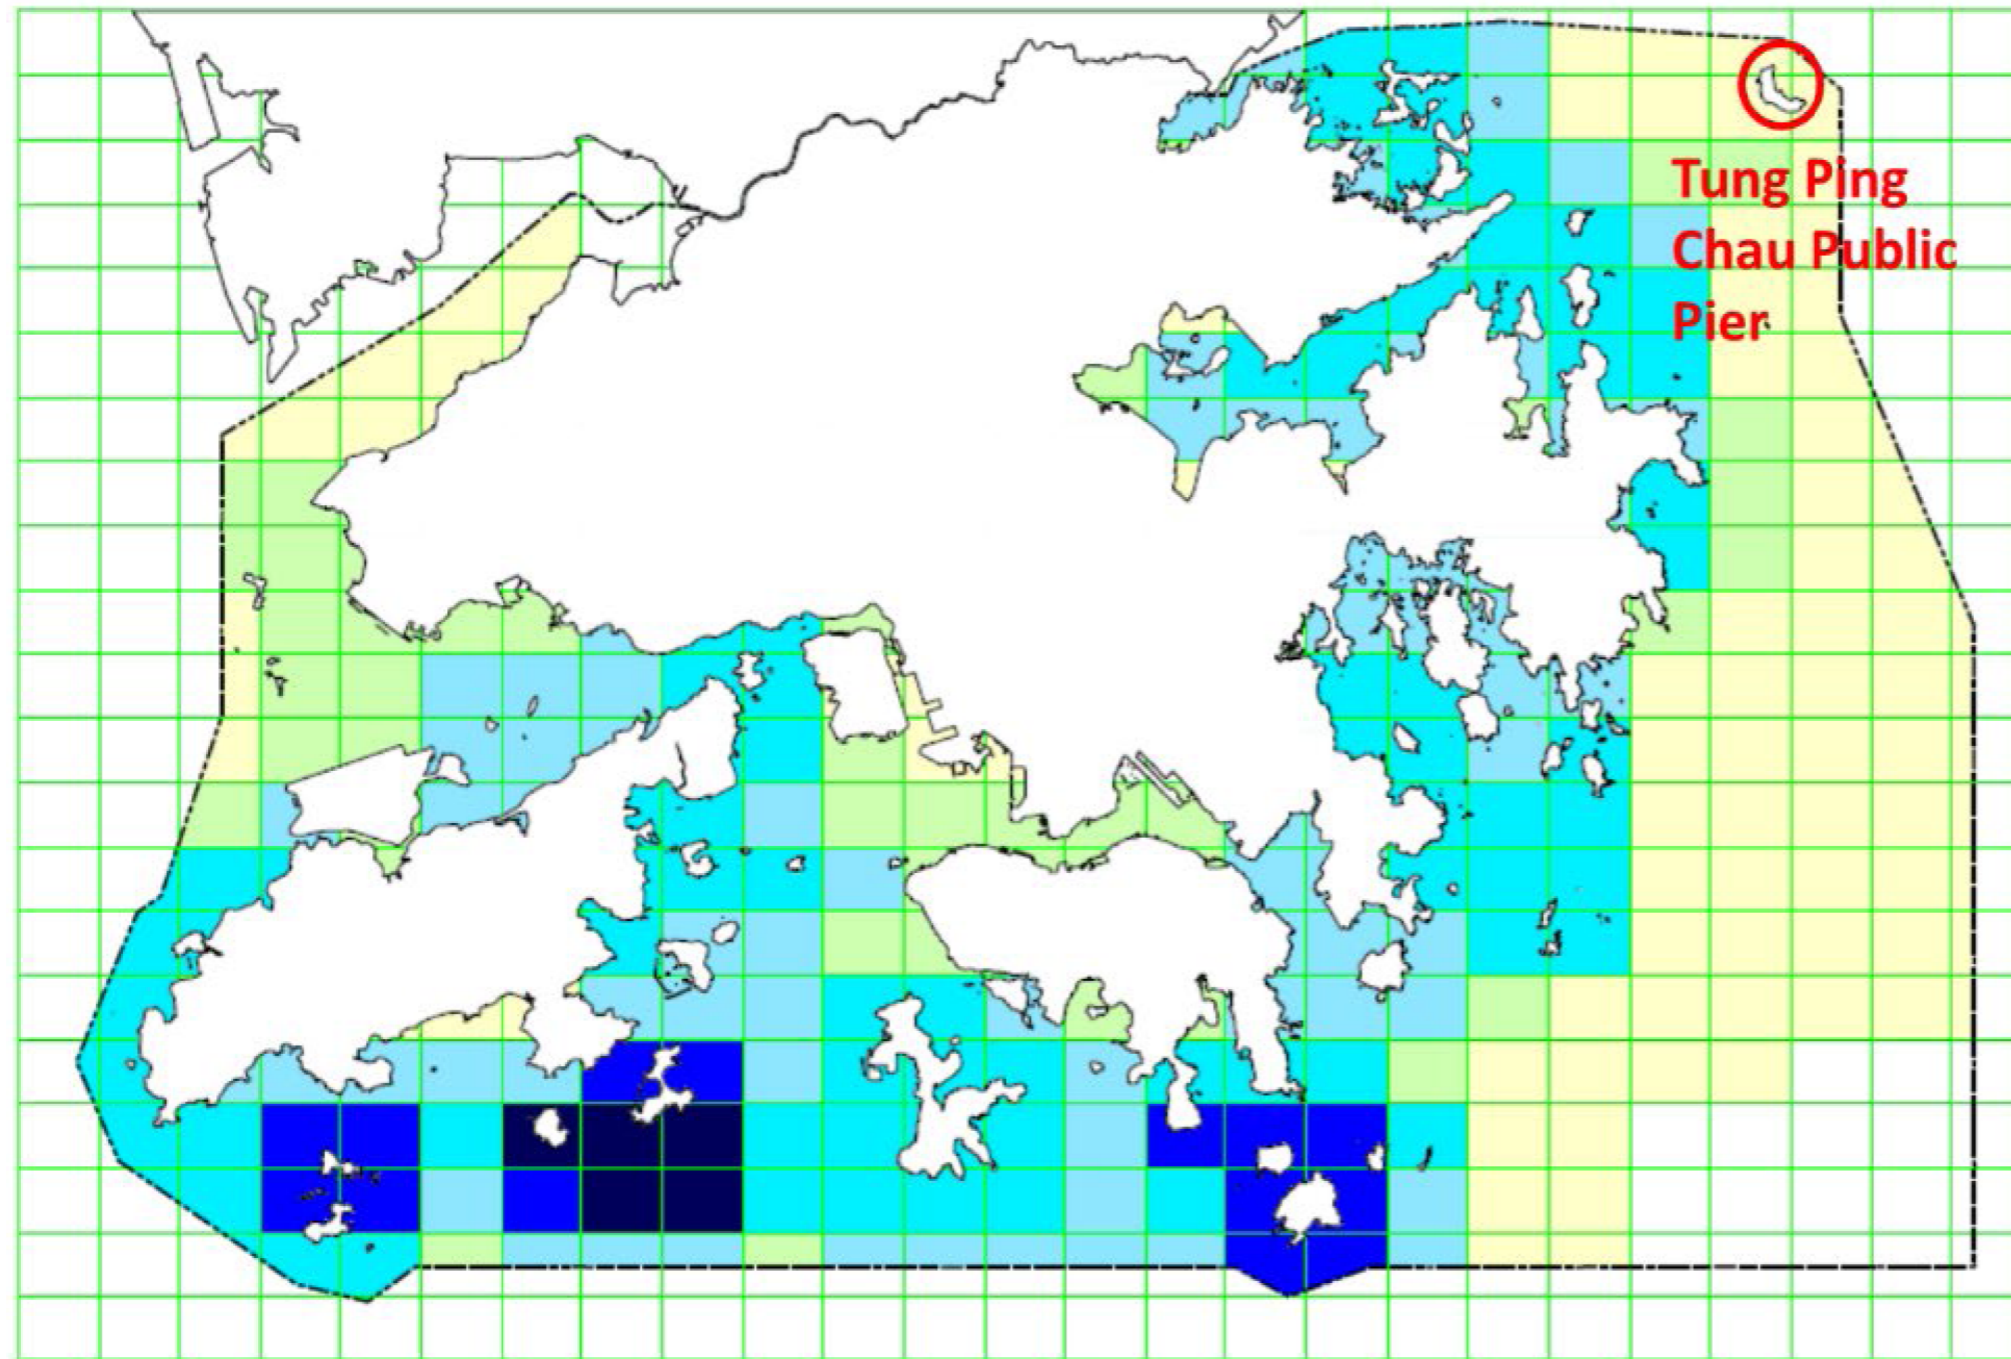

Port Survey 2016/17  
 Distribution of fisheries production  
 Overall

2016/17年捕魚作業及生產調查  
 漁產分布  
 總計

2016/17年捕鱼作业及生产调查  
 渔产分布  
 总计

Production (kg/ha)  
 產量 (公斤/公頃)  
 产量 (公斤/公頃)

Tung Ping  
 Chau Public  
 Pier

Rev	Description	By	Date
A	FIRST ISSUE	SF	10/19

Consultant  
**ARUP**

Project title  
 Pier Improvement at Tung Ping Chau

Drawing title  
 DISTRIBUTION OF  
 FISHERIES PRODUCTION  
 (PORT SURVEY 2016/17, AFCD)

Drawing no. FIGURE 10.1		Rev. A	
Drawn SF	Date 10/19	Checked AF	Approved FC
Scale N. T. S.		Status PRELIMINARY	

COPYRIGHT RESERVED