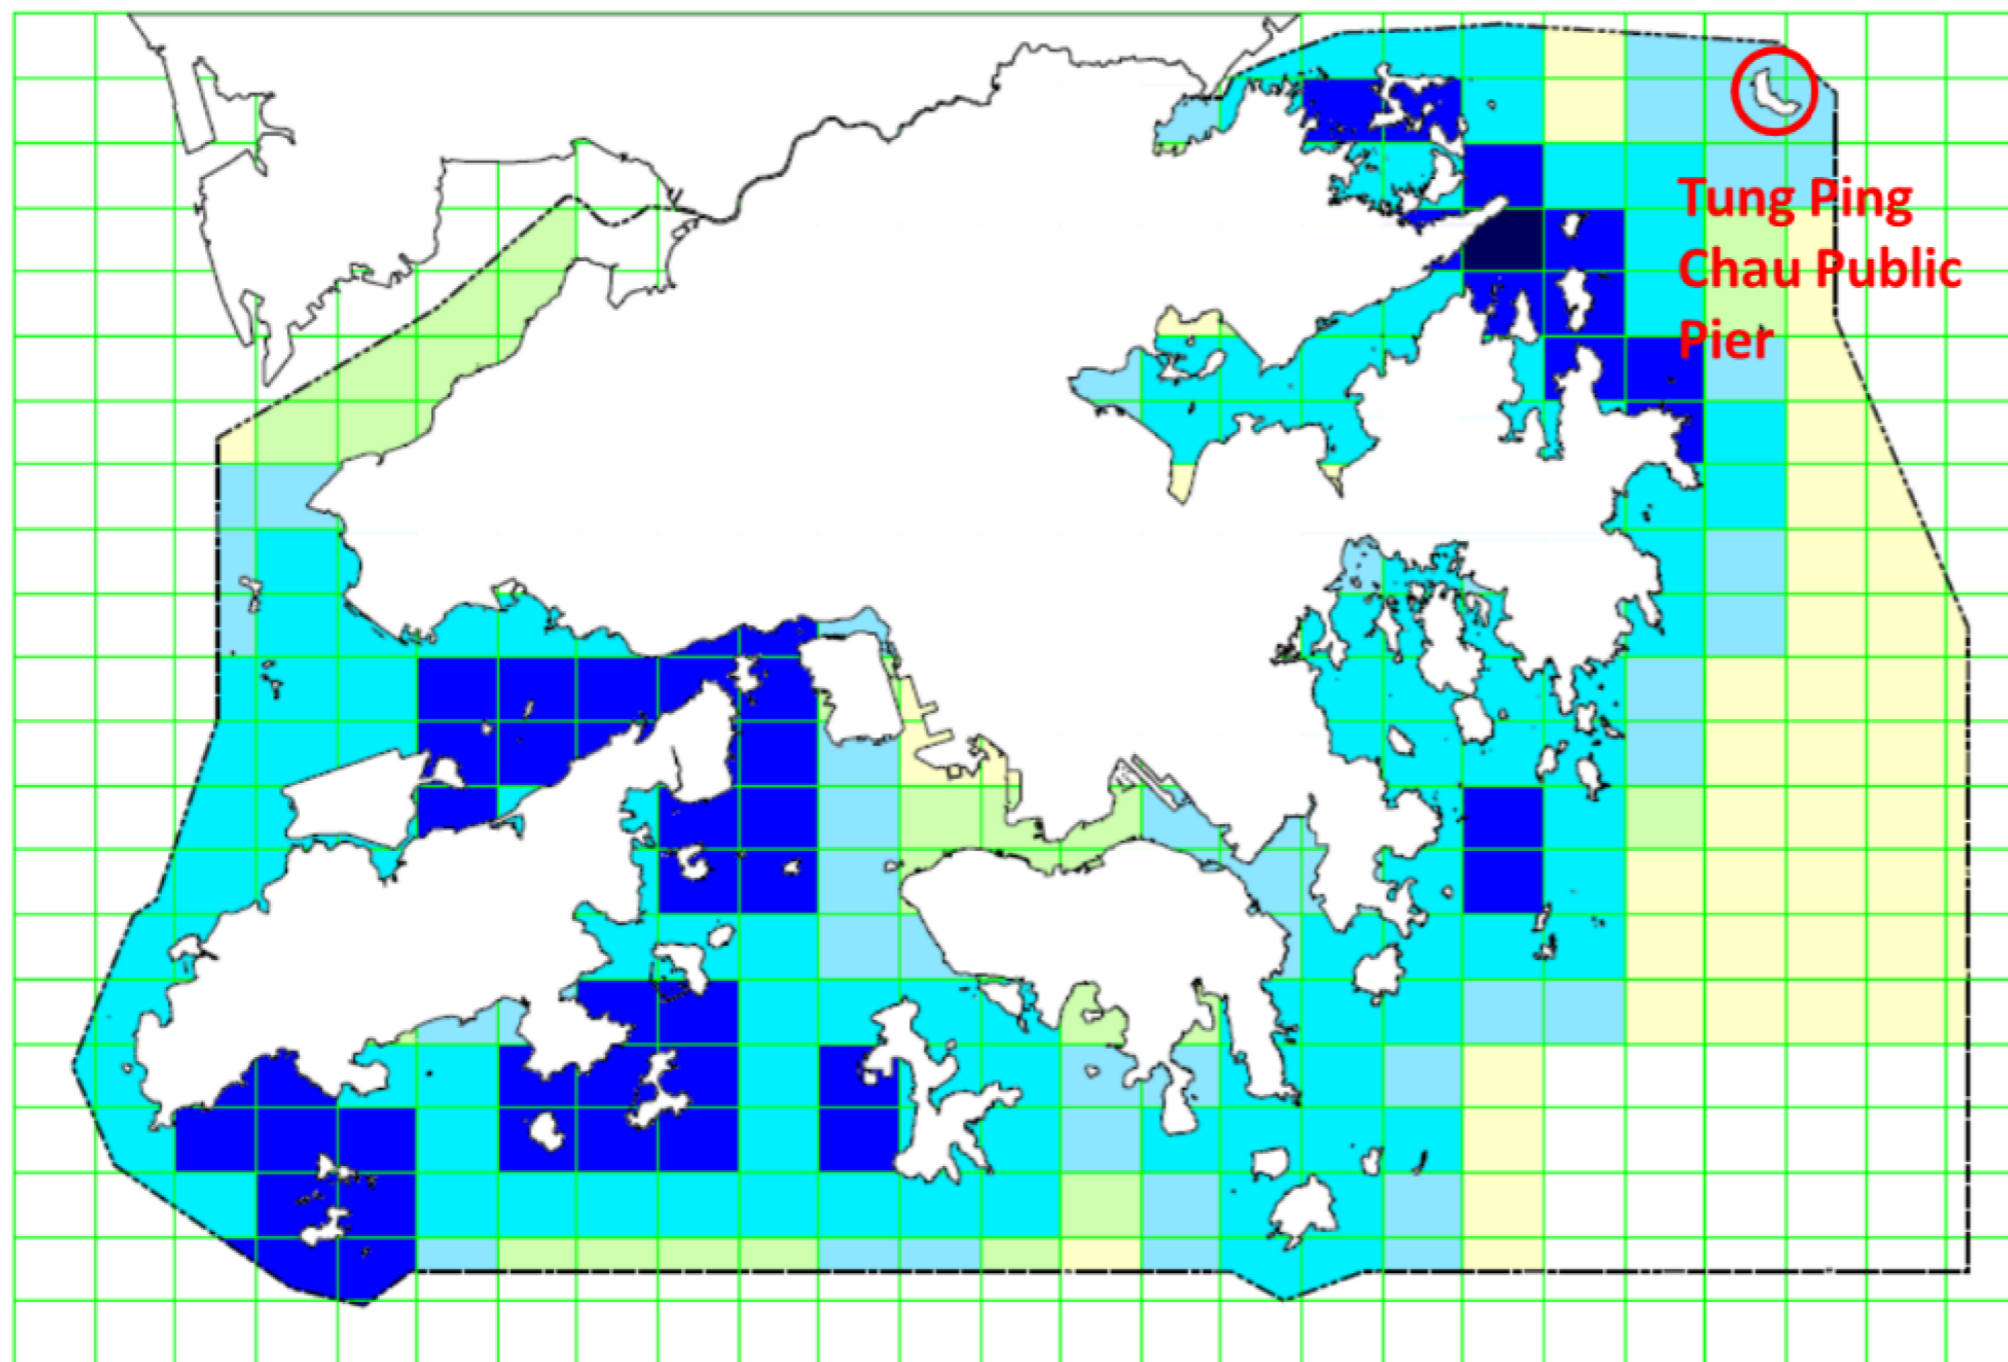

Port Survey 2016/17
 Distribution of fishing operations
 Sampan

2016/17年捕魚作業及生產調查
 捕魚作業分布
 舢舨

2016/17年捕鱼作业及生产调查
 捕鱼作业分布
 舢舨

Number of vessels
 漁船數目
 漁船數目

Rev	Description	By	Date
A	FIRST ISSUE	SF	10/19

Consultant
ARUP

Project title
 Pier Improvement at Tung Ping Chau

Drawing title
 DISTRIBUTION OF FISHING
 VESSEL OPERATION (SAMPAN)
 (PORT SURVEY 2016/17, AFCD)

Drawing no. FIGURE 10.2		Rev. A	
Drawn SF	Date 10/19	Checked AF	Approved FC
Scale N. T. S.		Status PRELIMINARY	