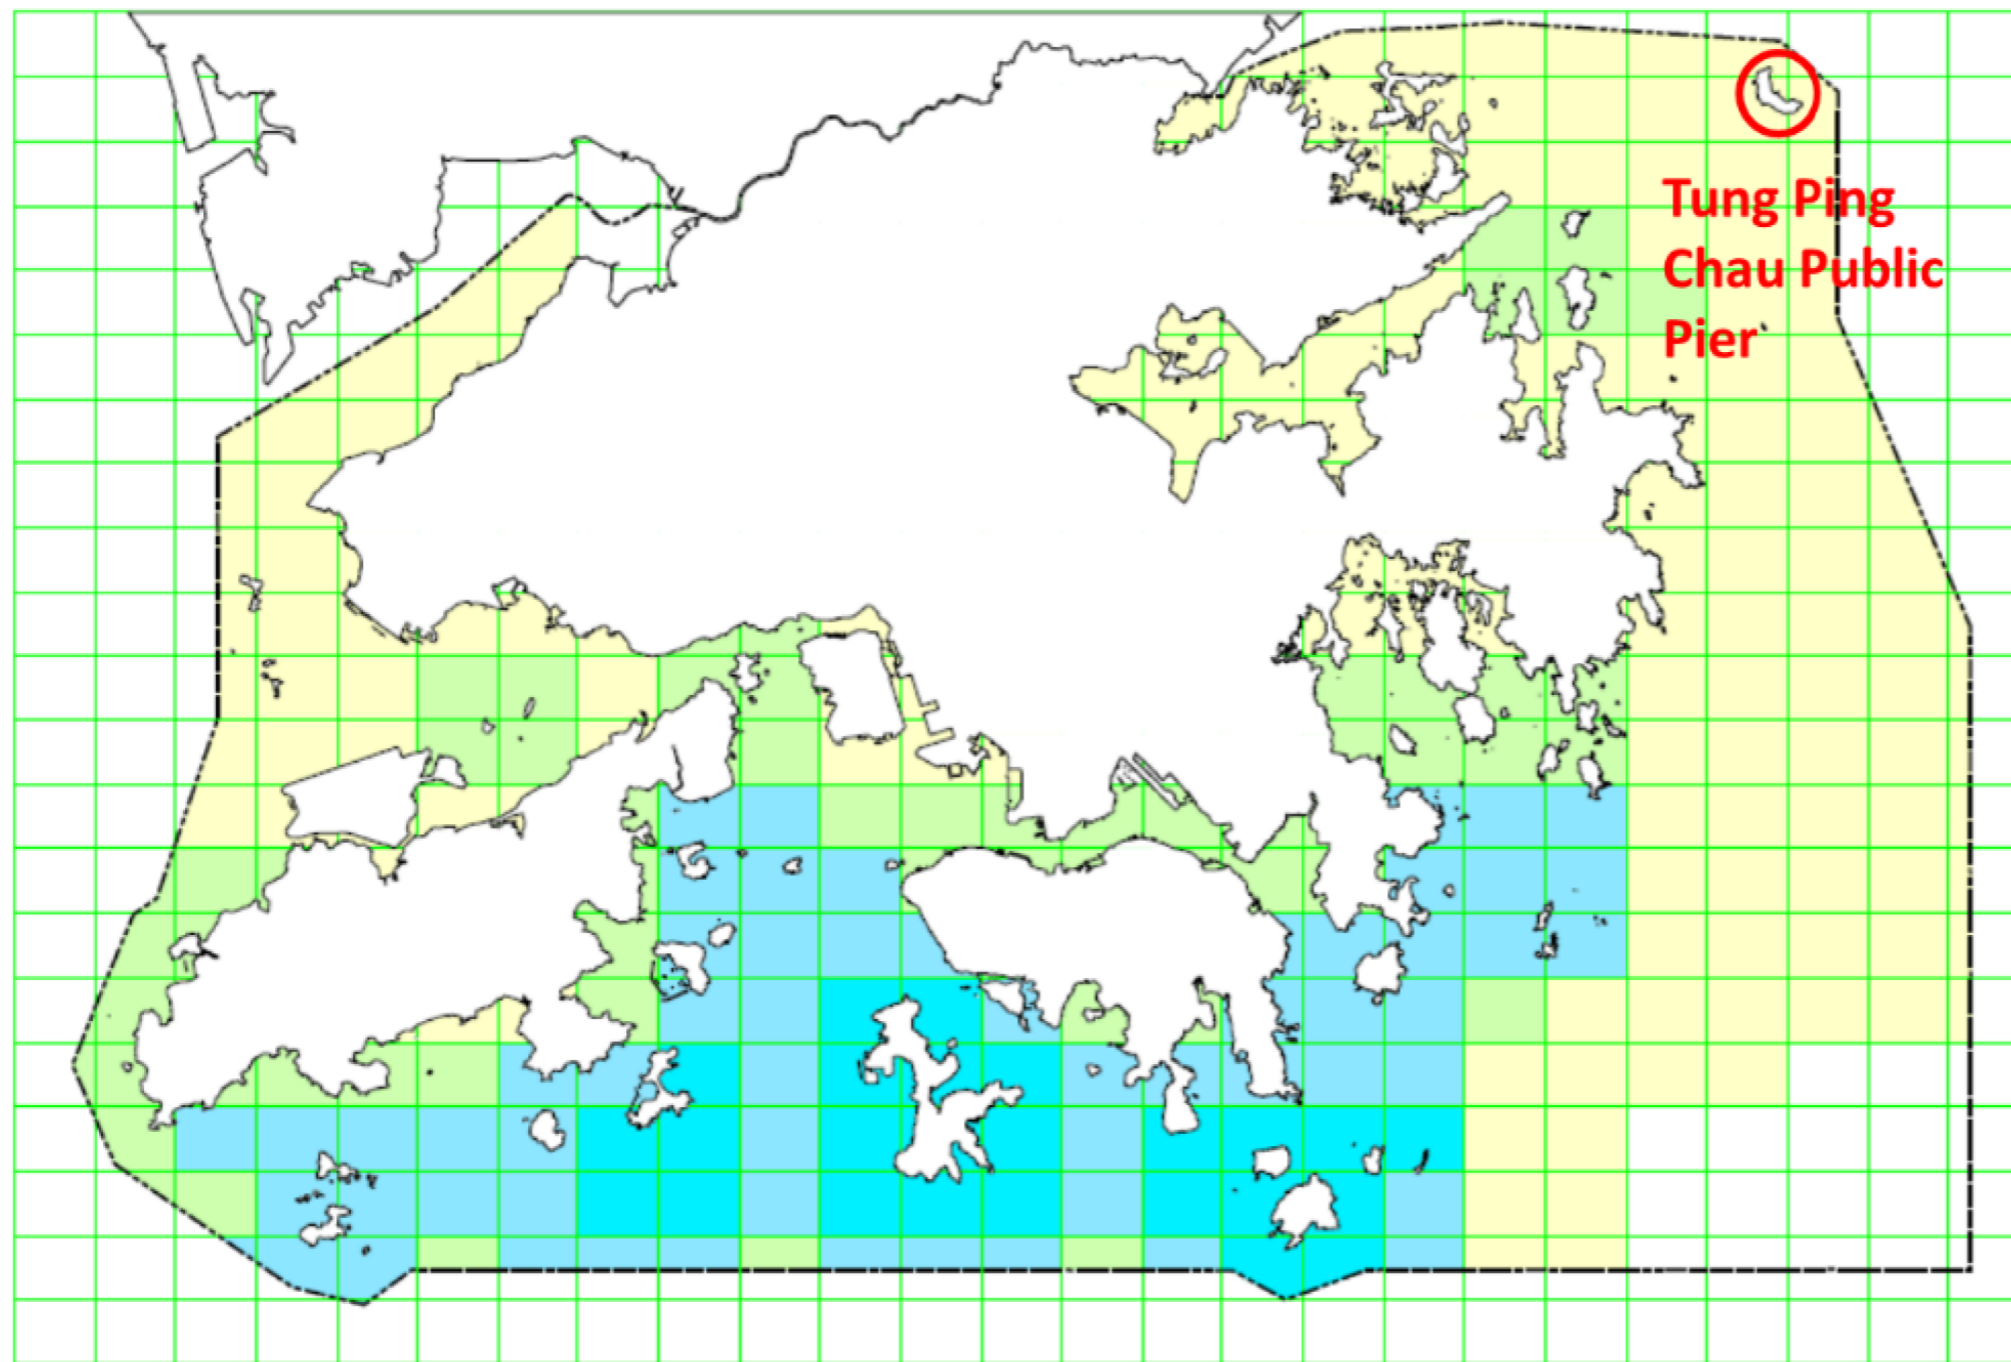

Port Survey 2016/17
 Distribution of fishing operations
 Other types of fishing vessels

2016/17年捕魚作業及生產調查
 捕魚作業分布
 其他作業形式的漁船

2016/17年捕鱼作业及生产调查
 捕鱼作业分布
 其他作业形式的渔船

Number of vessels
 漁船數目
 漁船數目

Rev	Description	By	Date
A	FIRST ISSUE	SF	10/19

Consultant
ARUP

Project title
 Pier Improvement at Tung Ping Chau

Drawing title
 DISTRIBUTION OF FISHING VESSEL OPERATION (OTHER TYPES OF FISHING VESSELS) (PORT SURVEY 2016/17, AFCD)

Drawing no. FIGURE 10.3		Rev. A	
Drawn SF	Date 10/19	Checked AF	Approved FC
Scale N. T. S.		Status PRELIMINARY	