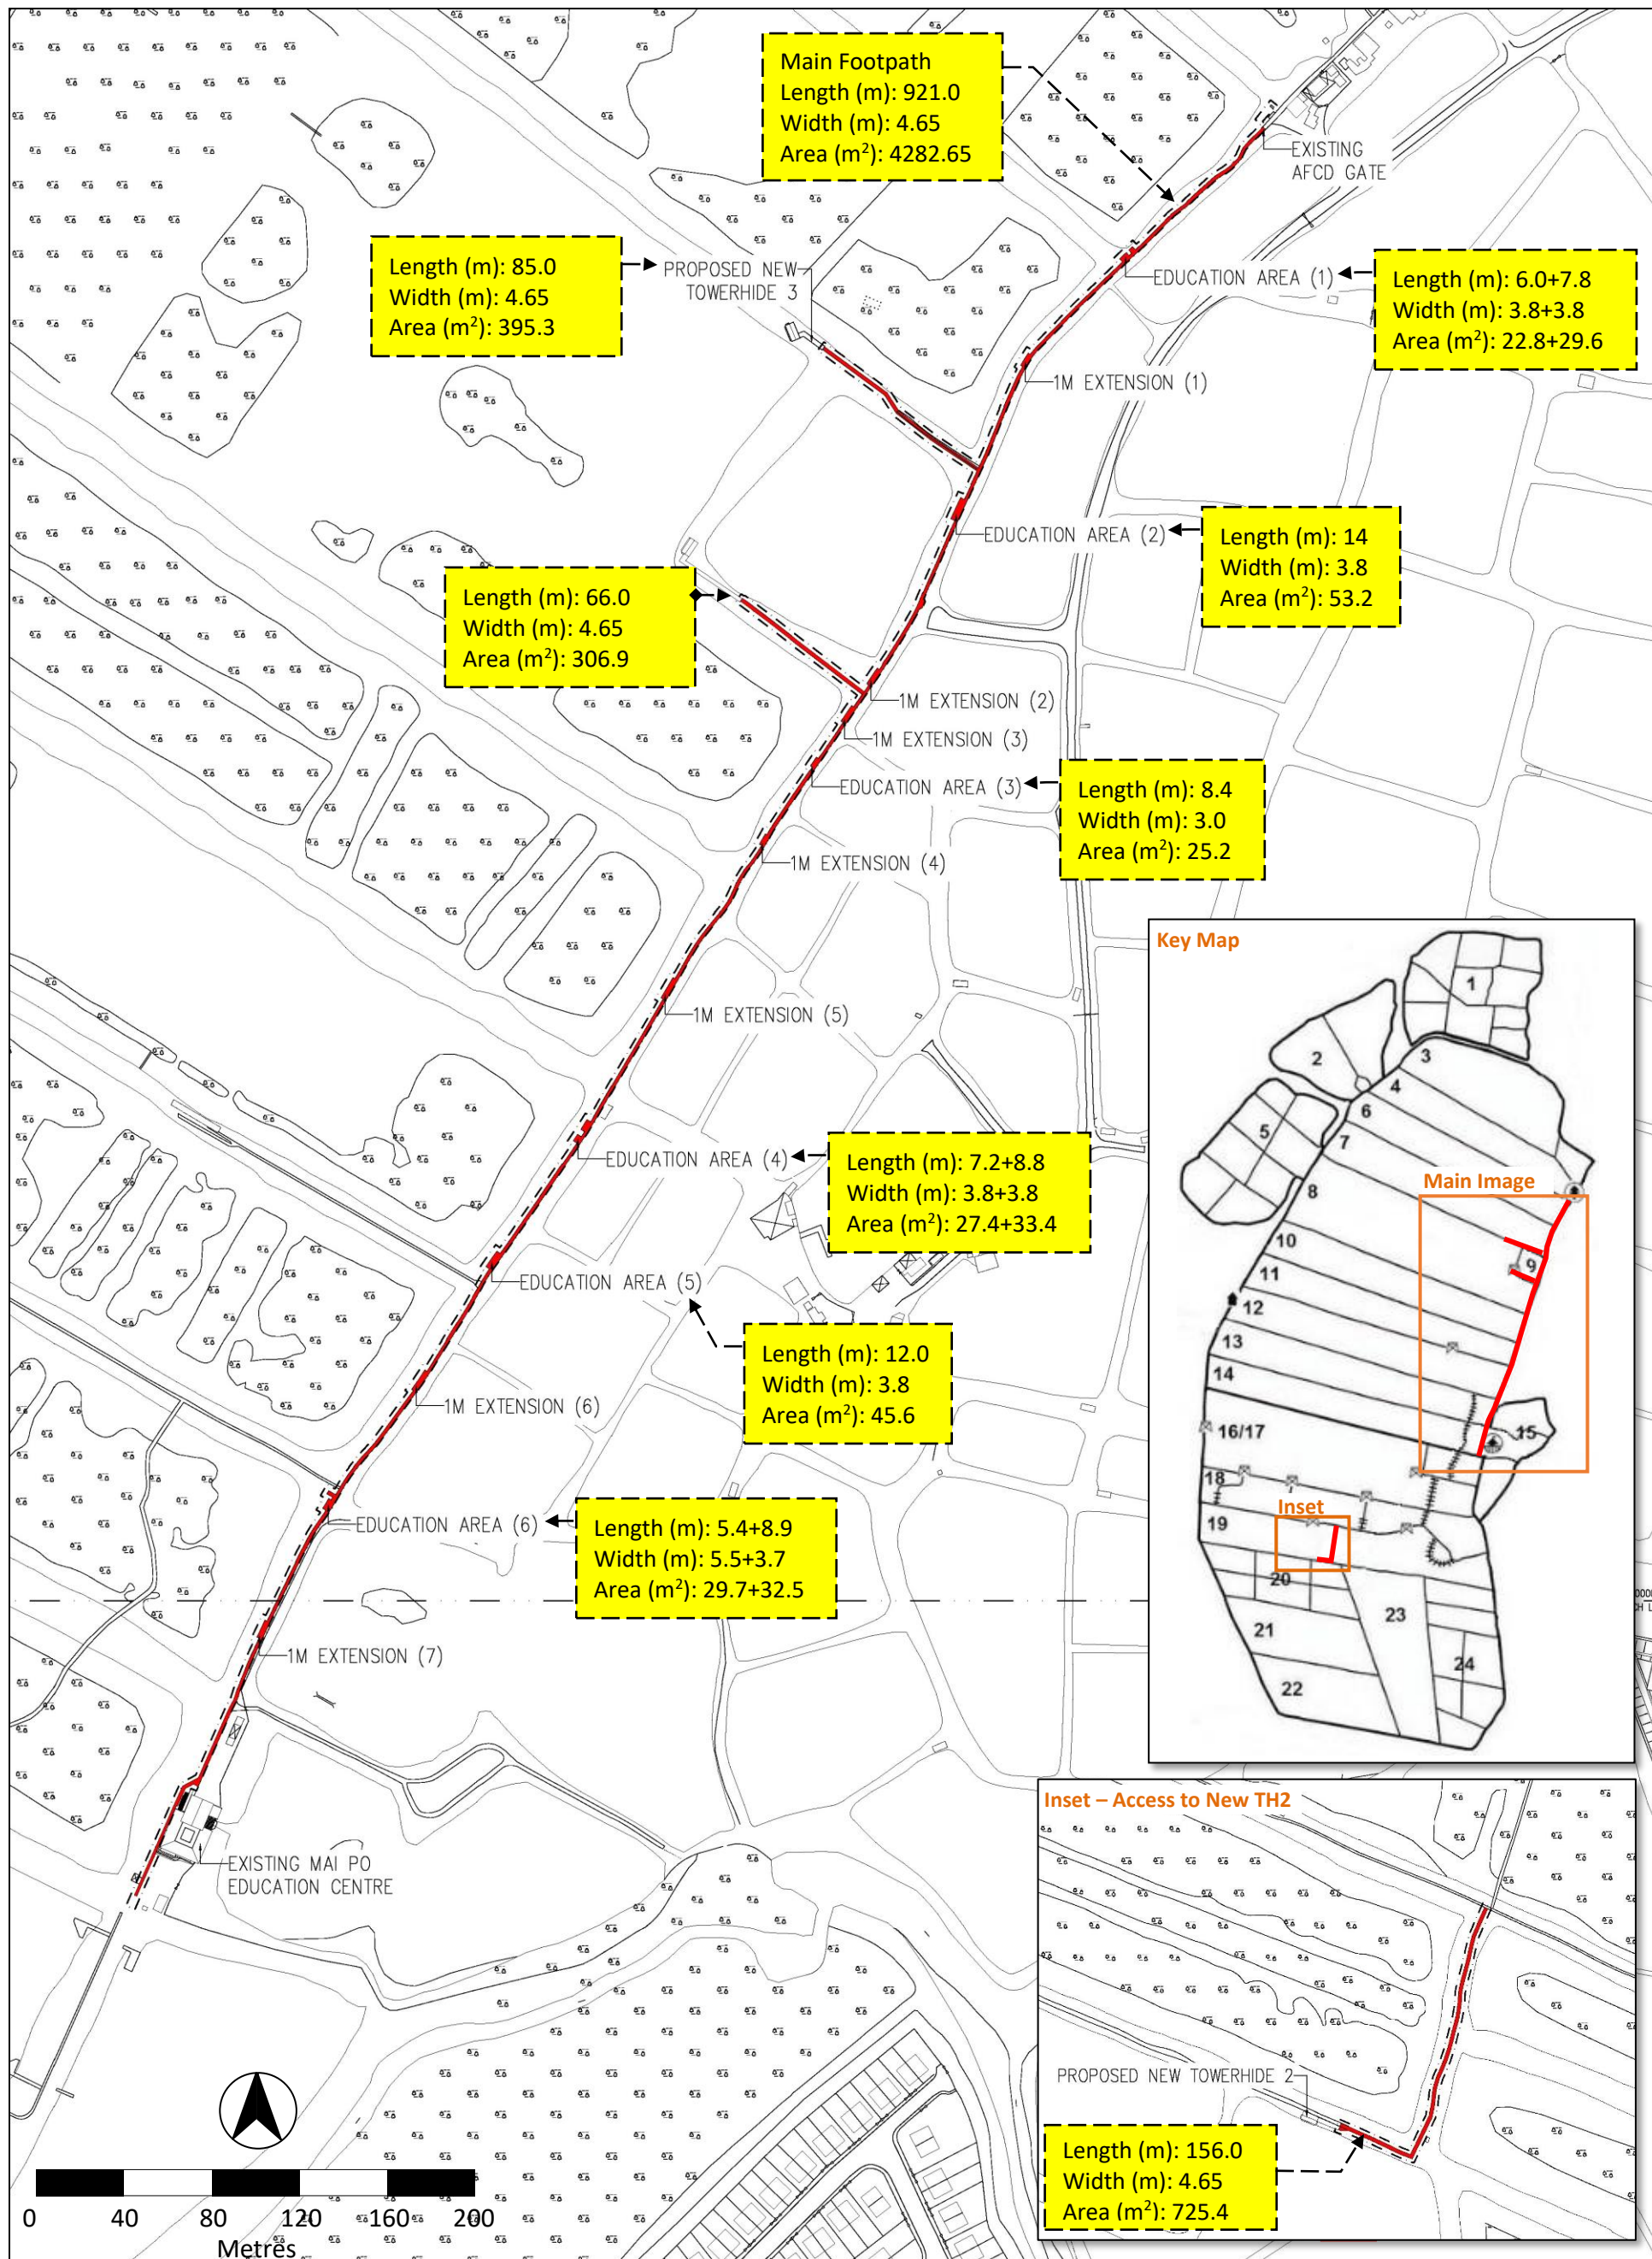

Figure 2-3 Project Element – New Boardwalk (Indicative)

Legend:

- Works Area
- New Boardwalk (including Extensions and EAs)